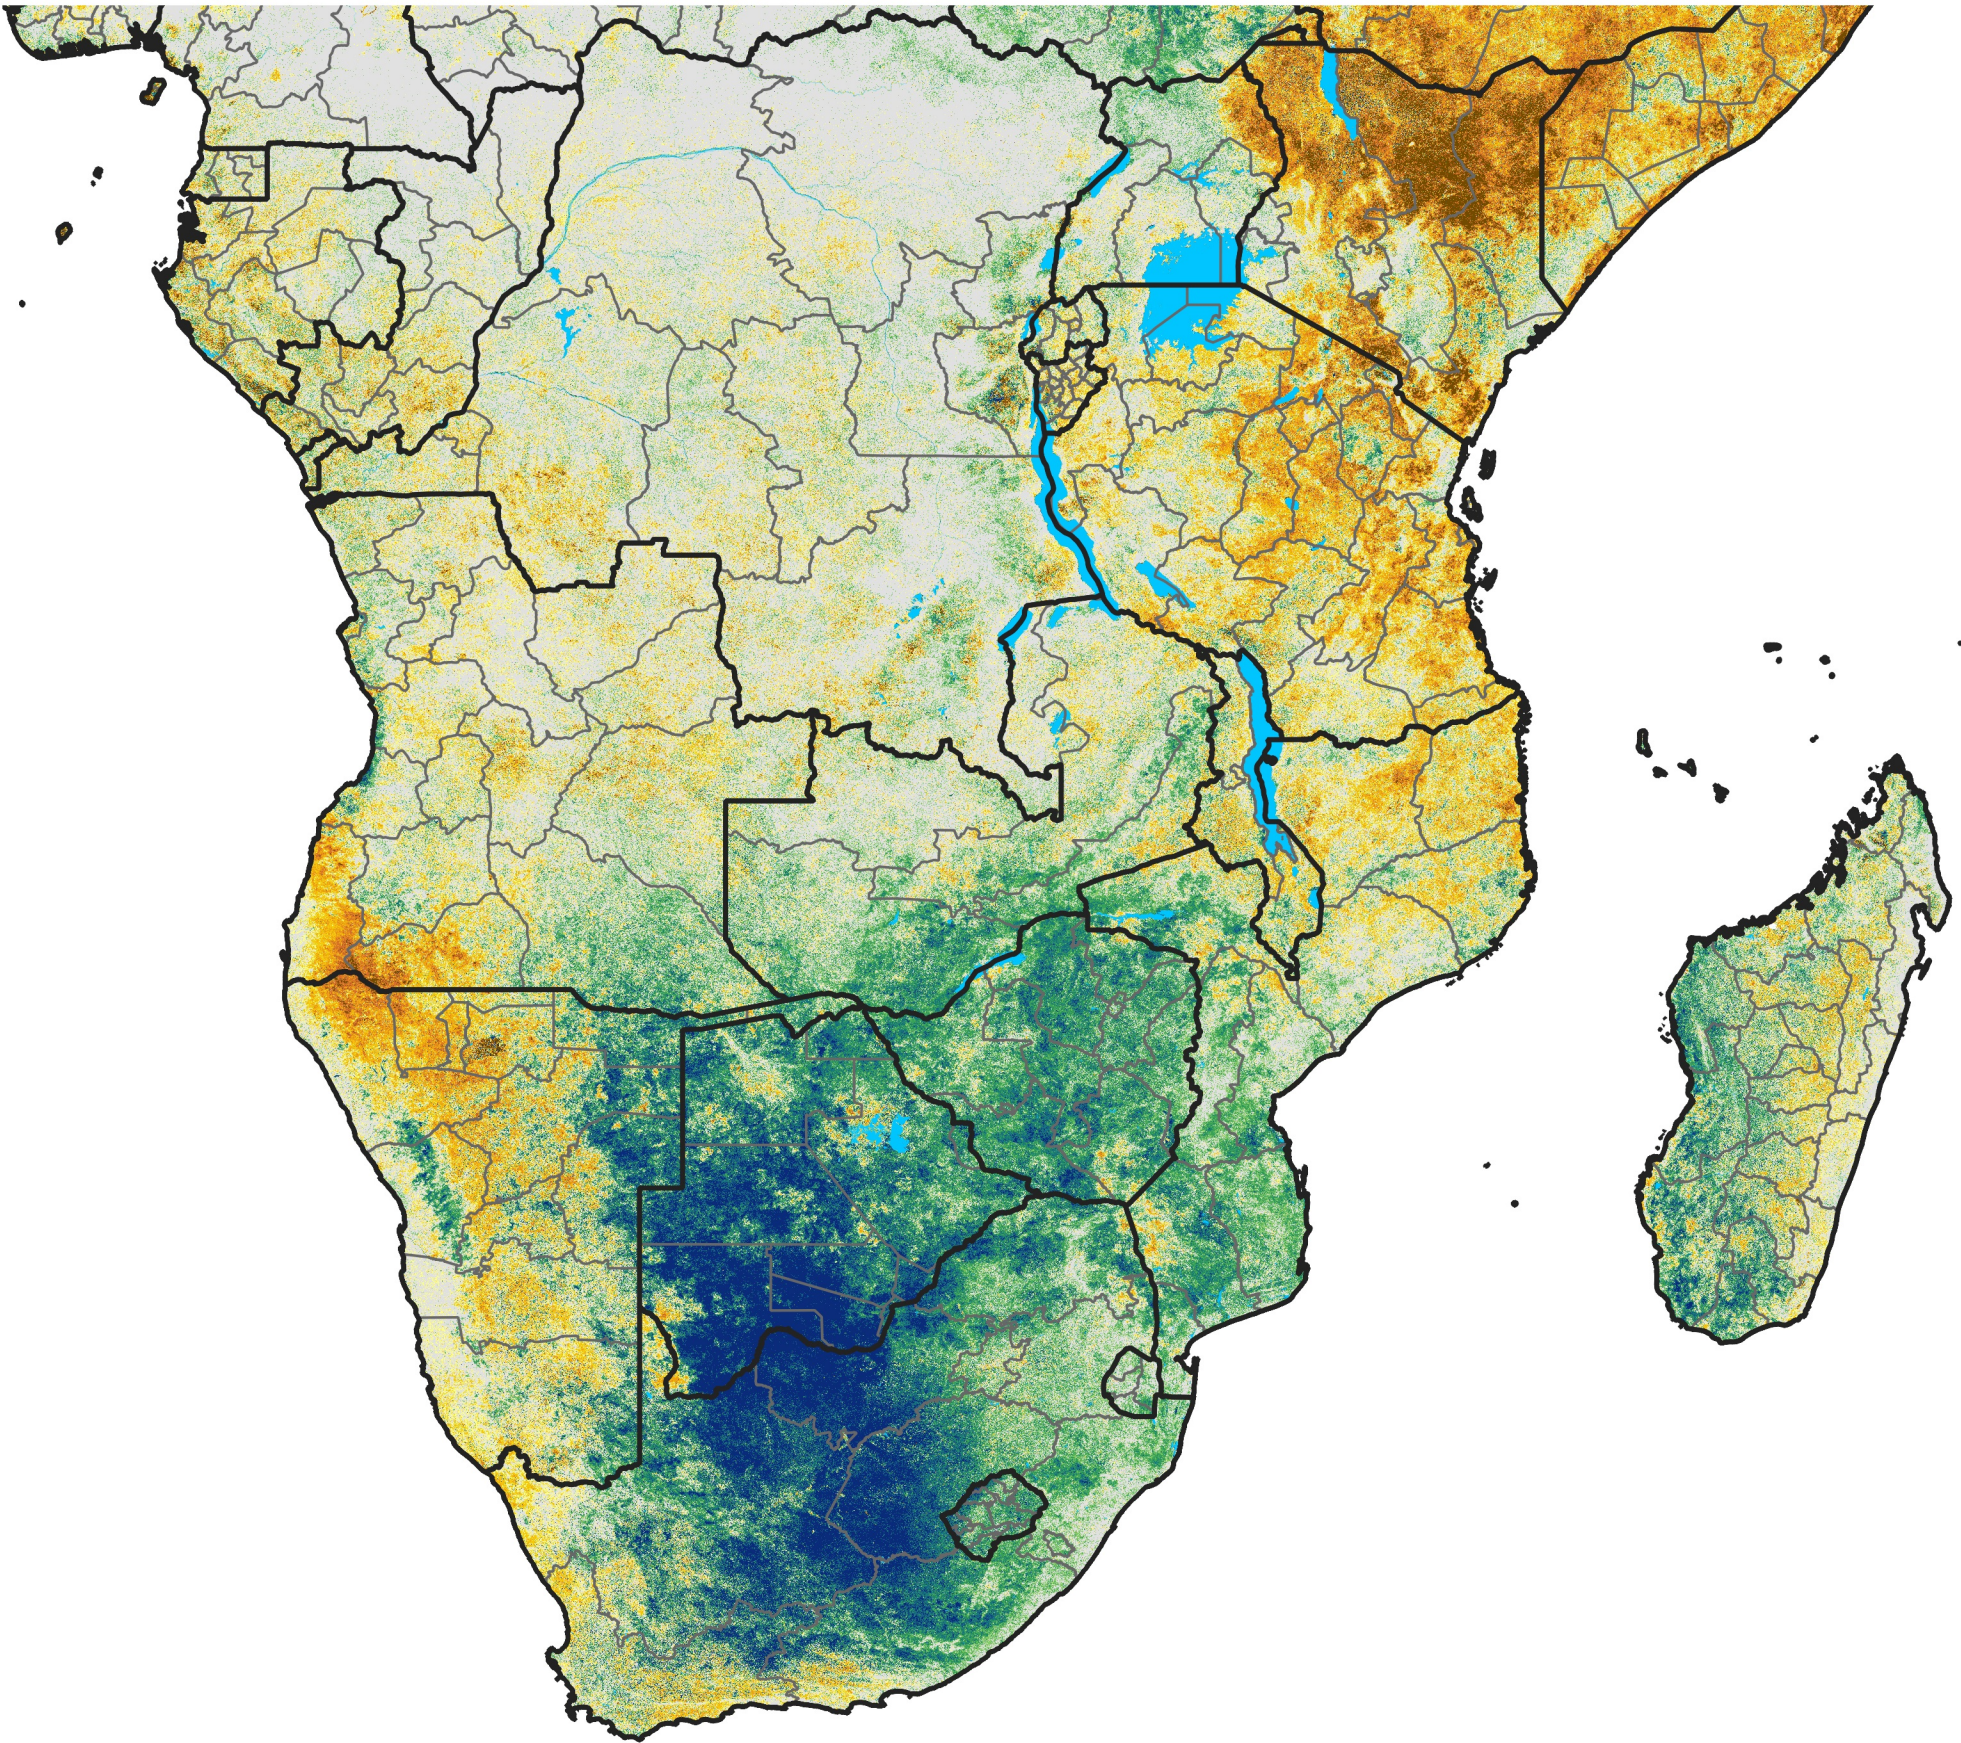

Southern Africa

Percent of Mean NDVI

2022 / Mean (2012 - 2021)
Period 70 / Dec 11 - 20, 2022

Percent of Normal