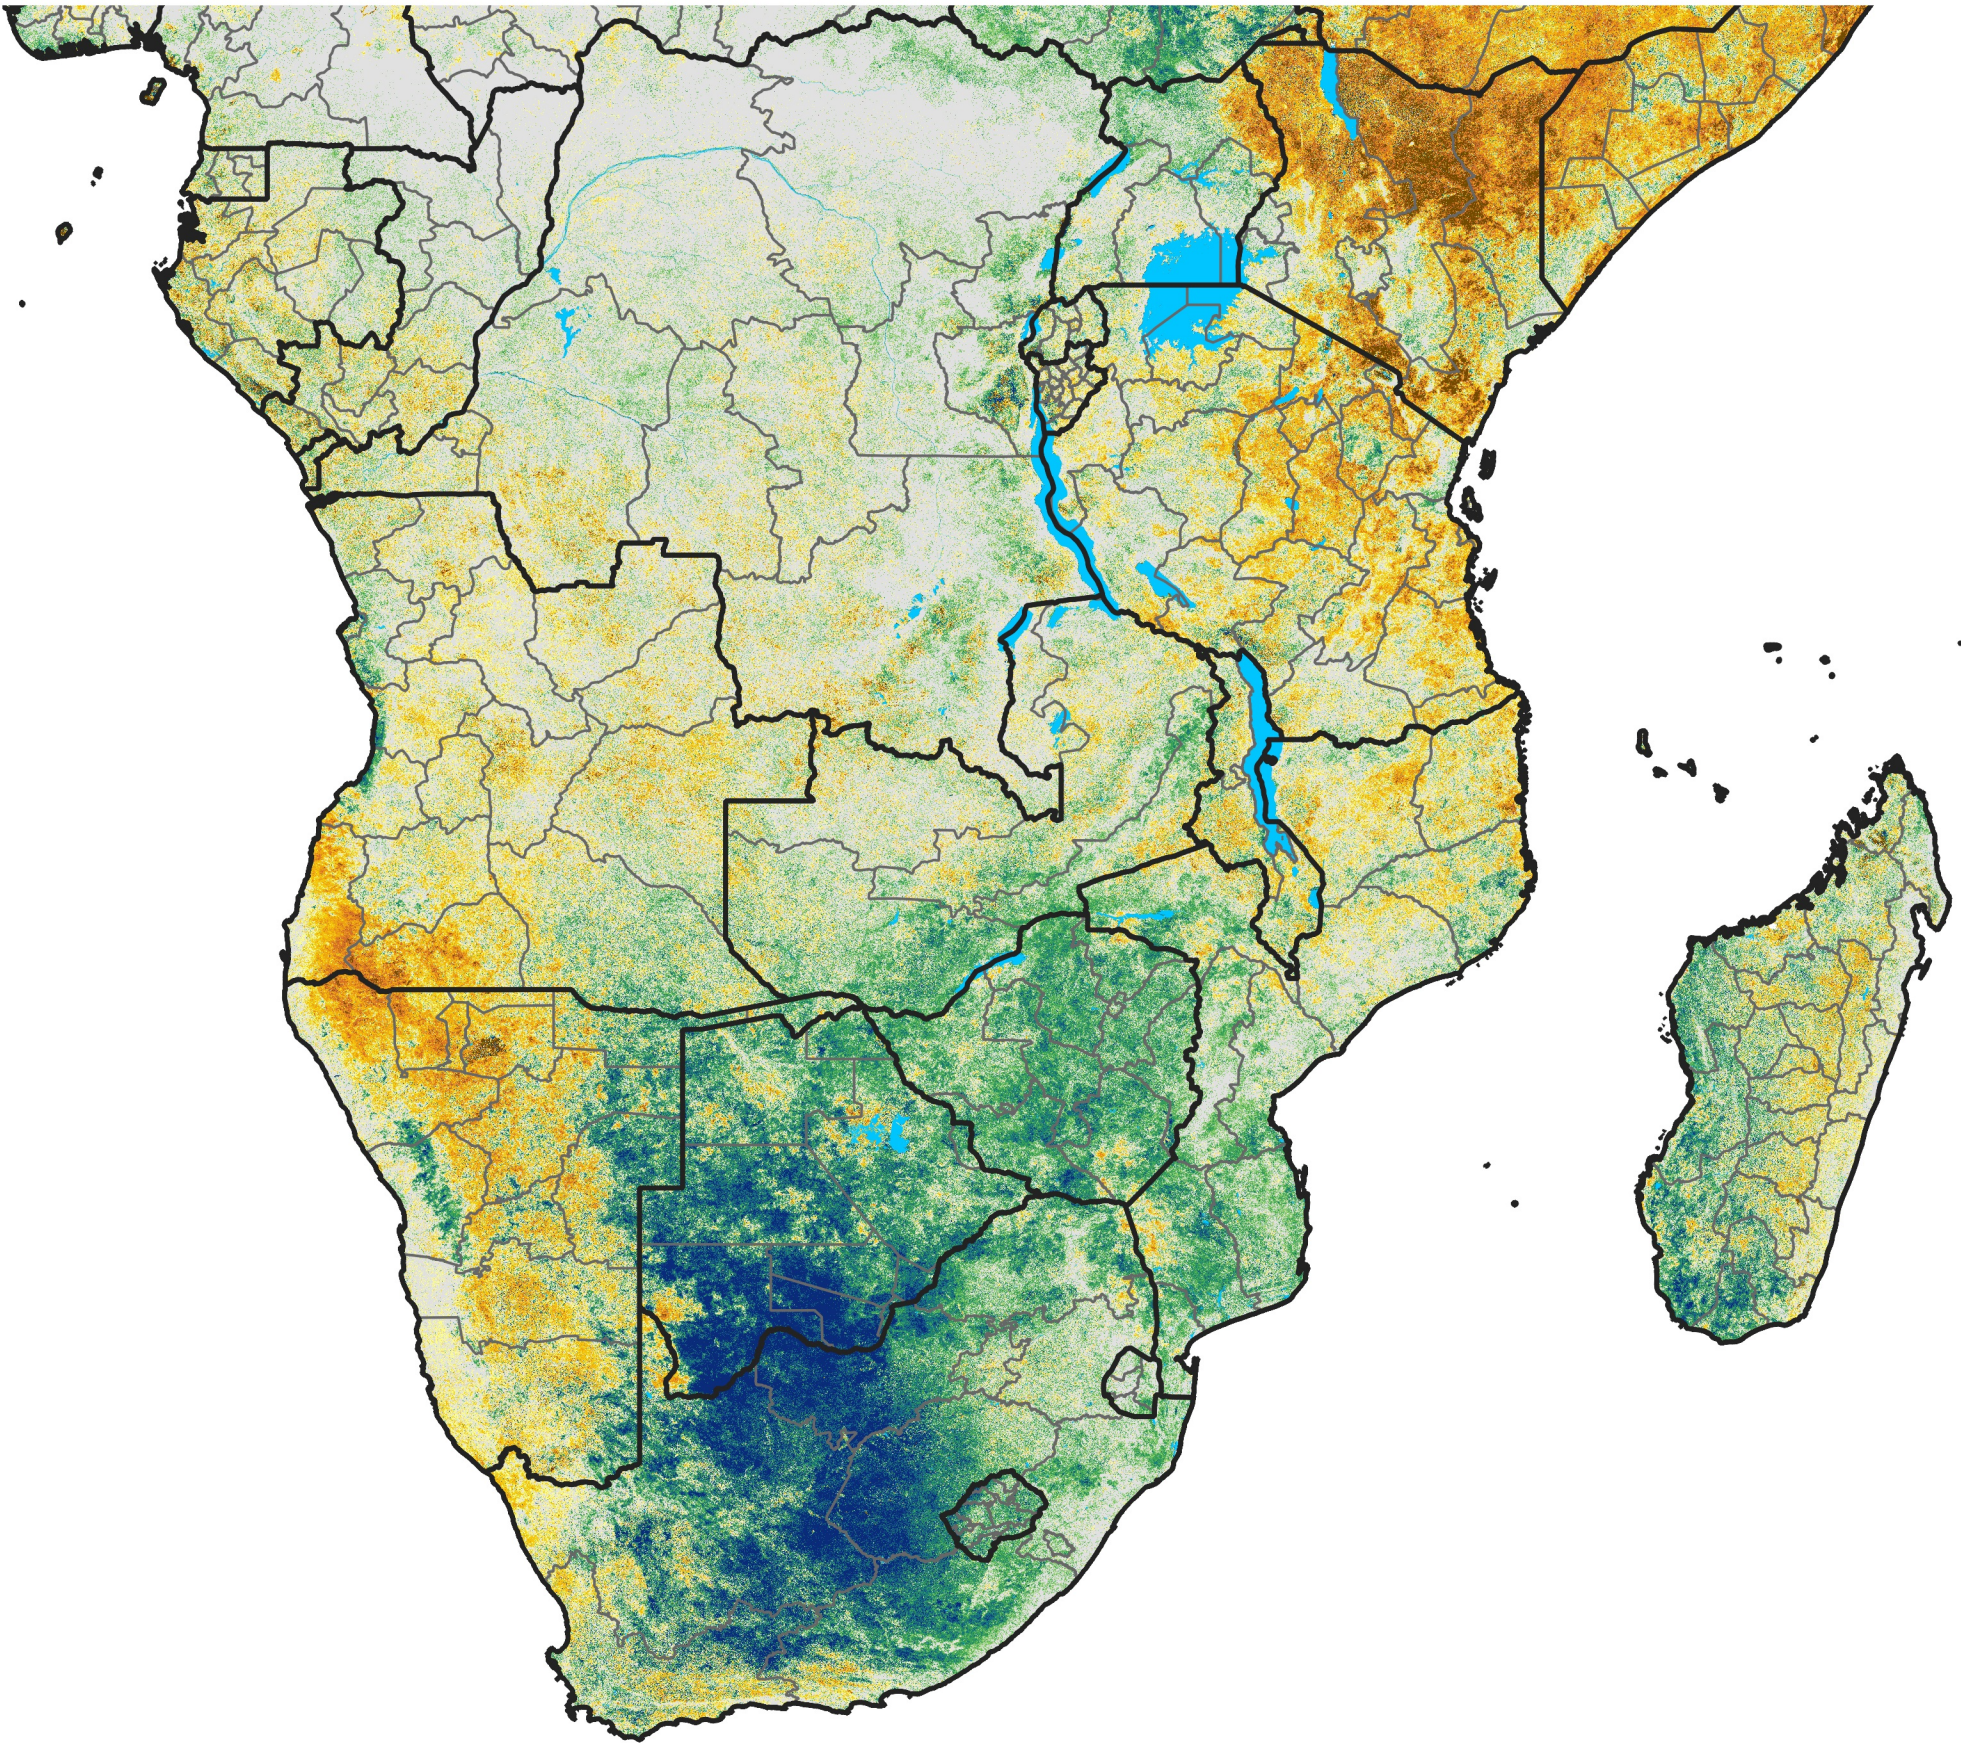

Southern Africa

Percent of Mean NDVI

2022 / Mean (2012 - 2021)
Period 72 / Dec 21 - 31, 2022

Percent of Normal