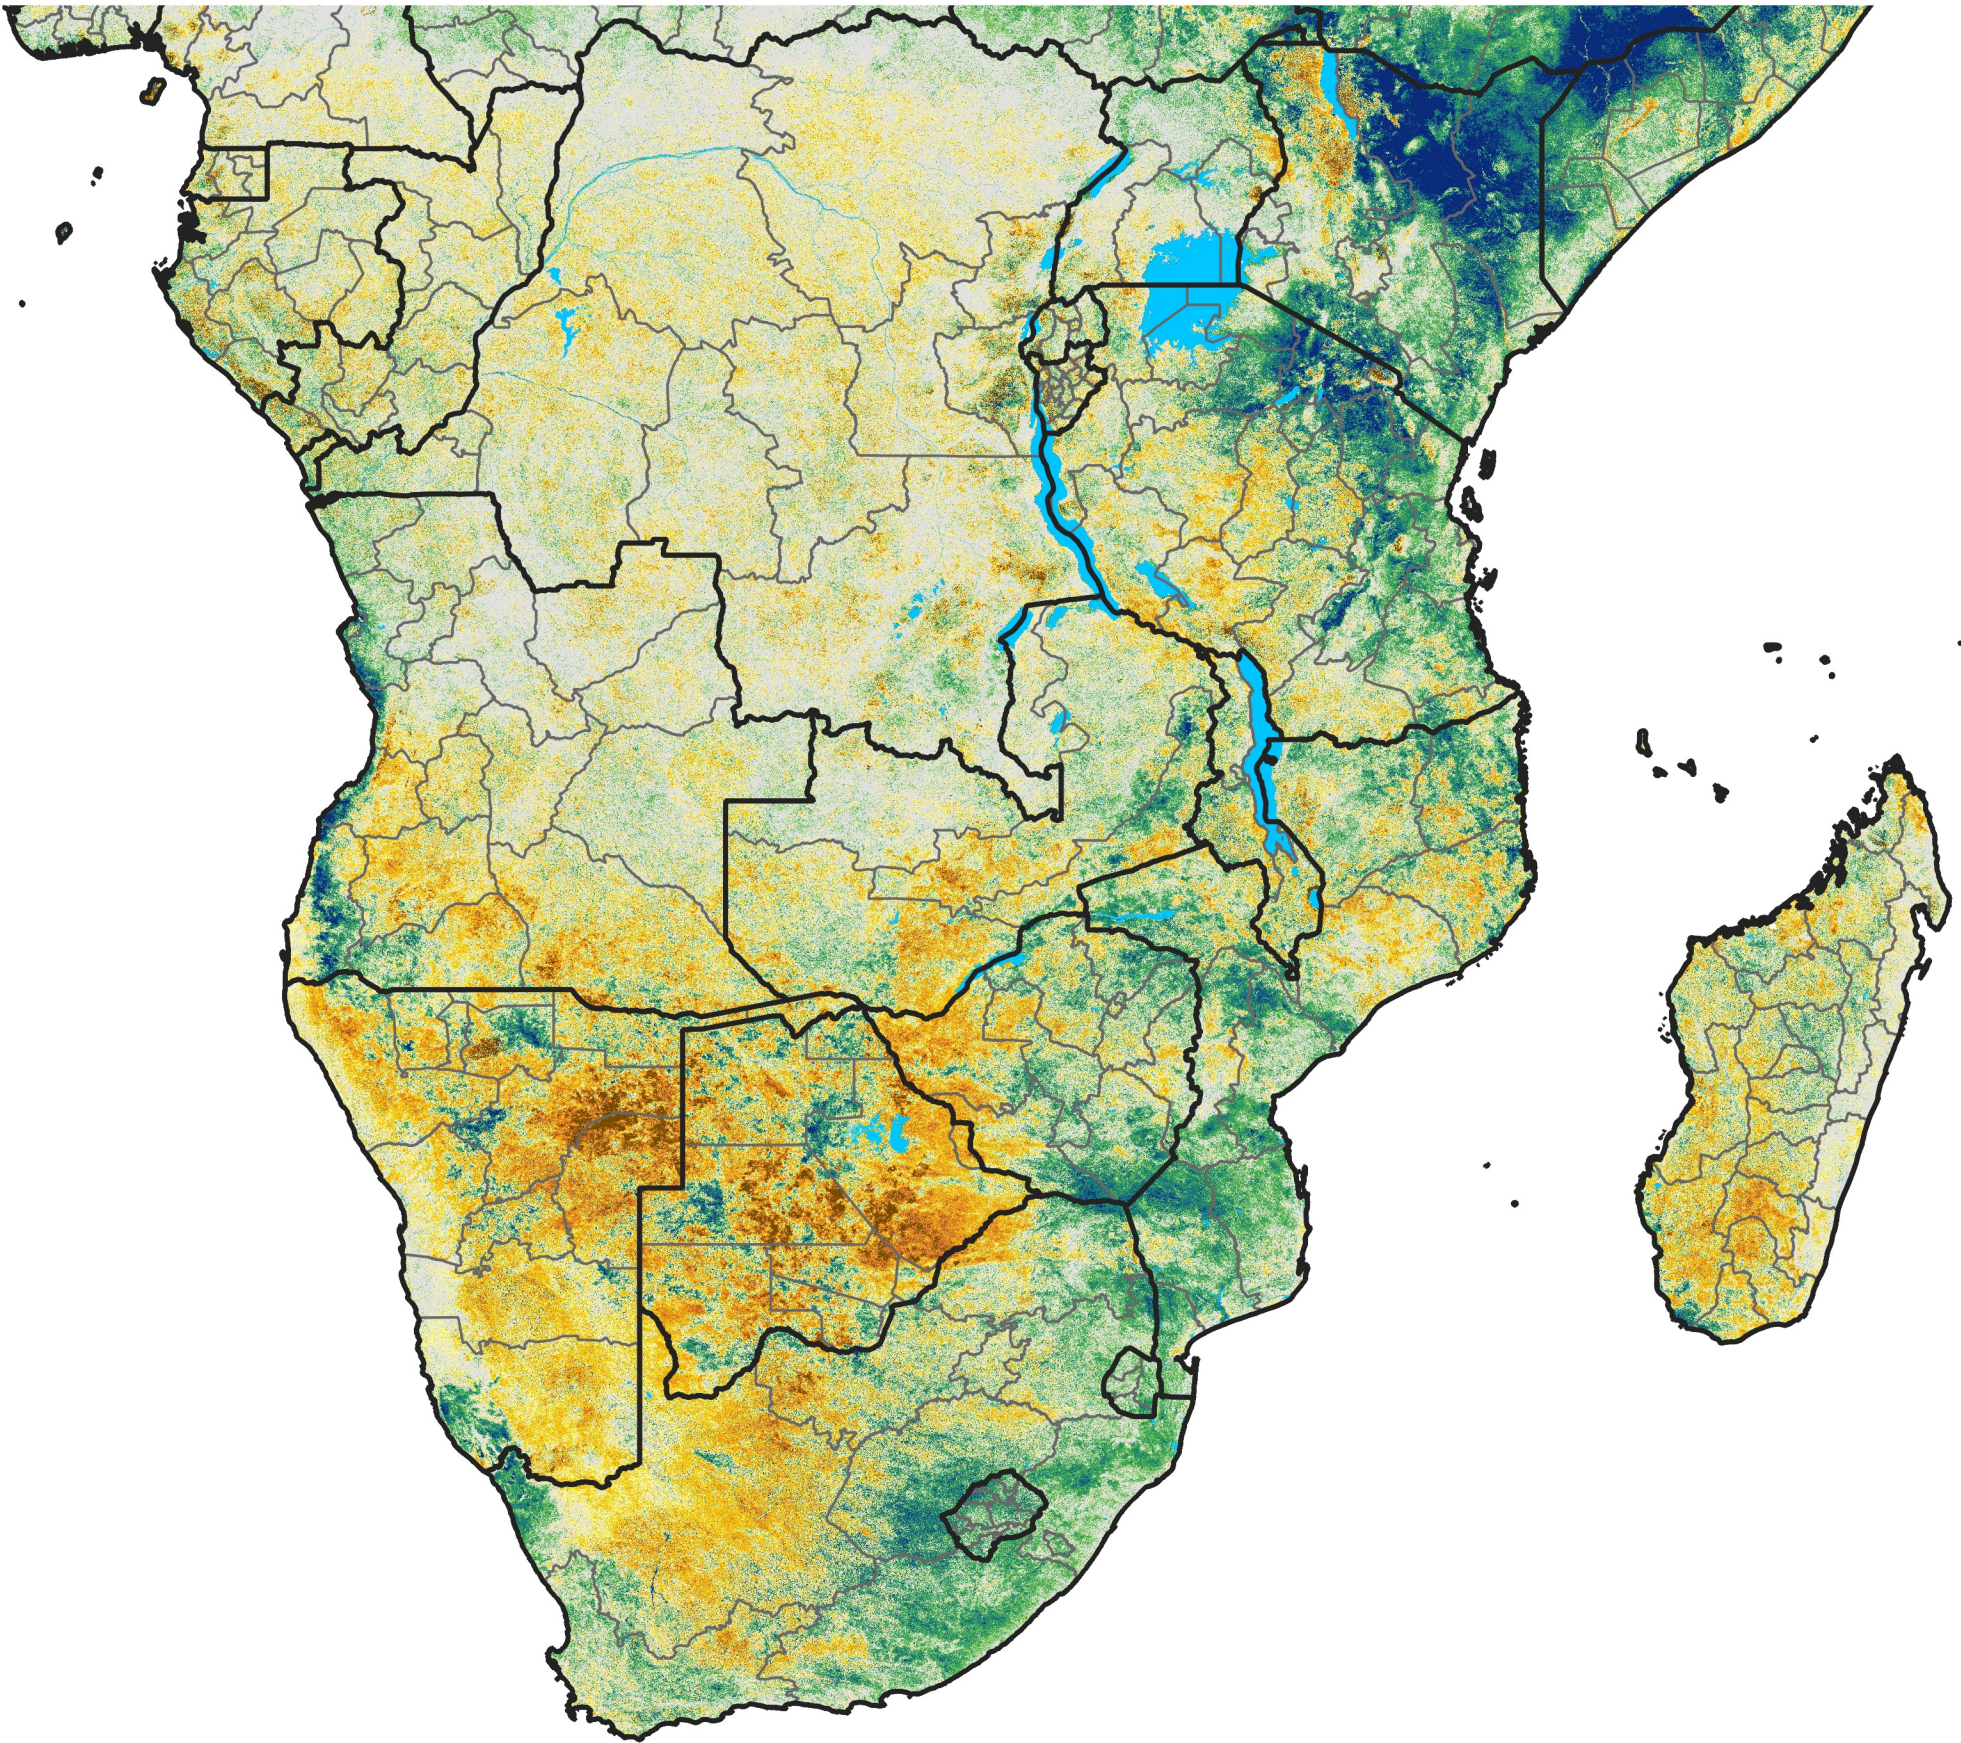

Southern Africa

Percent of Mean NDVI

2023 / Mean (2012 - 2021)
Period 68 / Dec 01 - 10, 2023

Percent of Normal