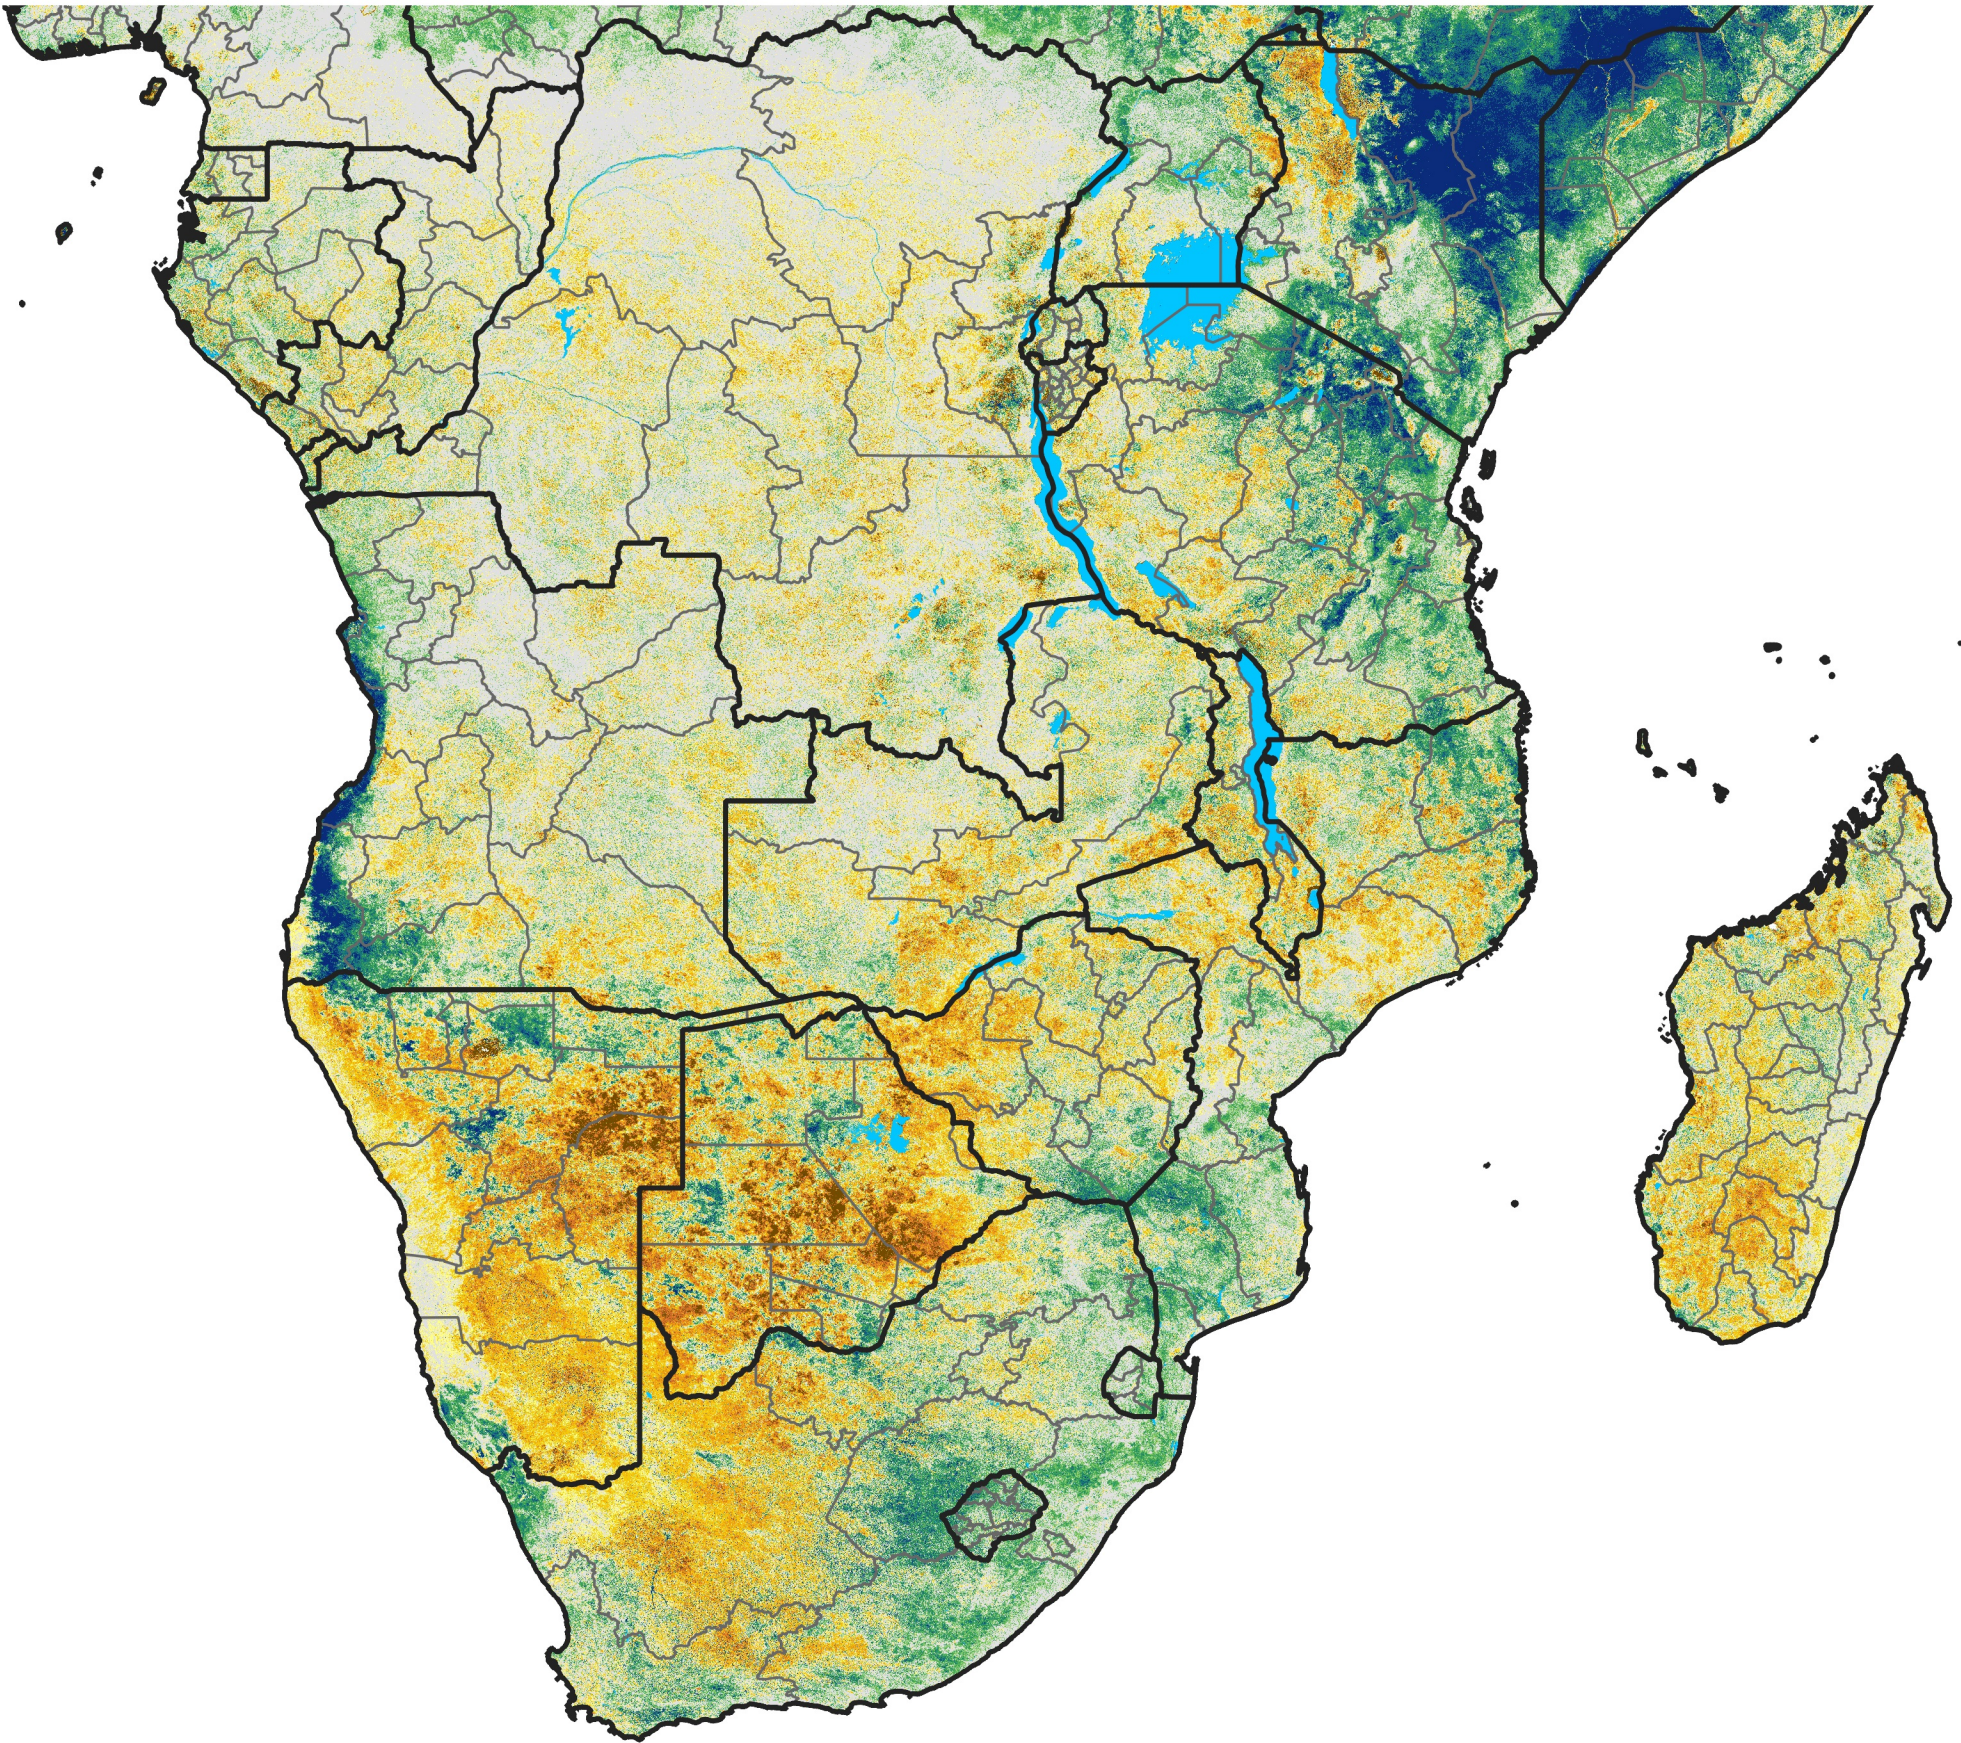

Southern Africa
Percent of Mean NDVI
2023 / Mean (2012 - 2021)
Period 71 / Dec 16 - 25, 2023

Percent of Normal