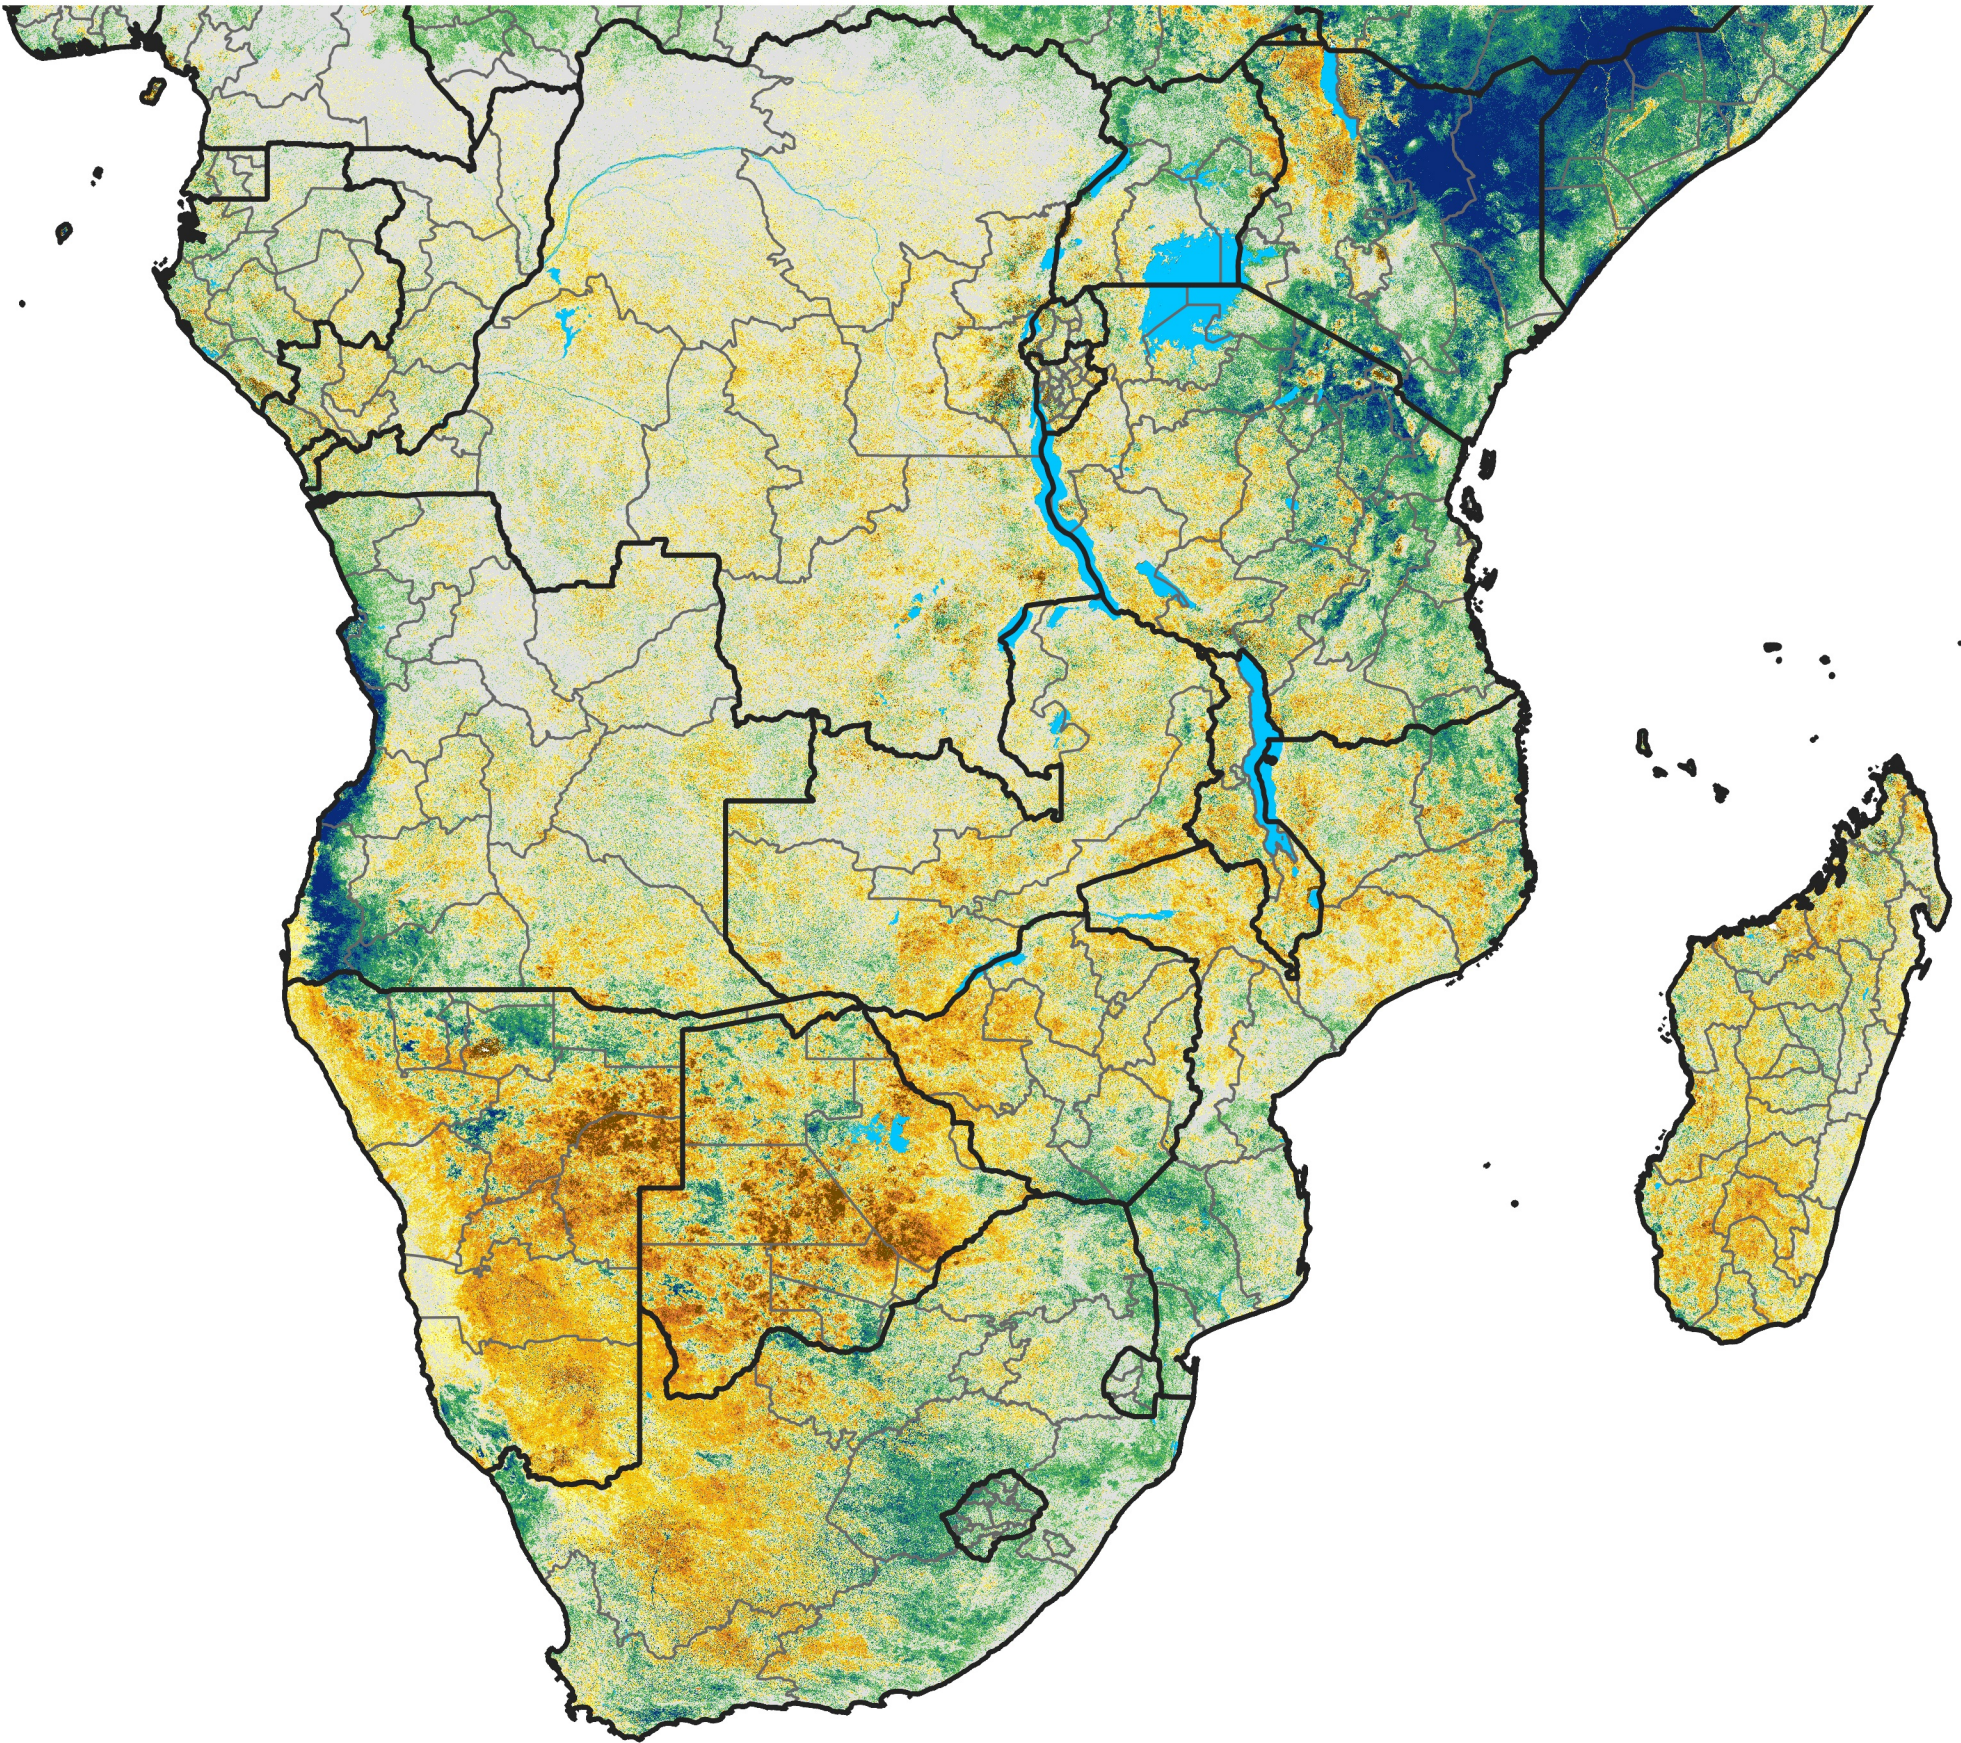

Southern Africa

Percent of Mean NDVI

2023 / Mean (2012 - 2021)
Period 72 / Dec 21 - 31, 2023

Percent of Normal