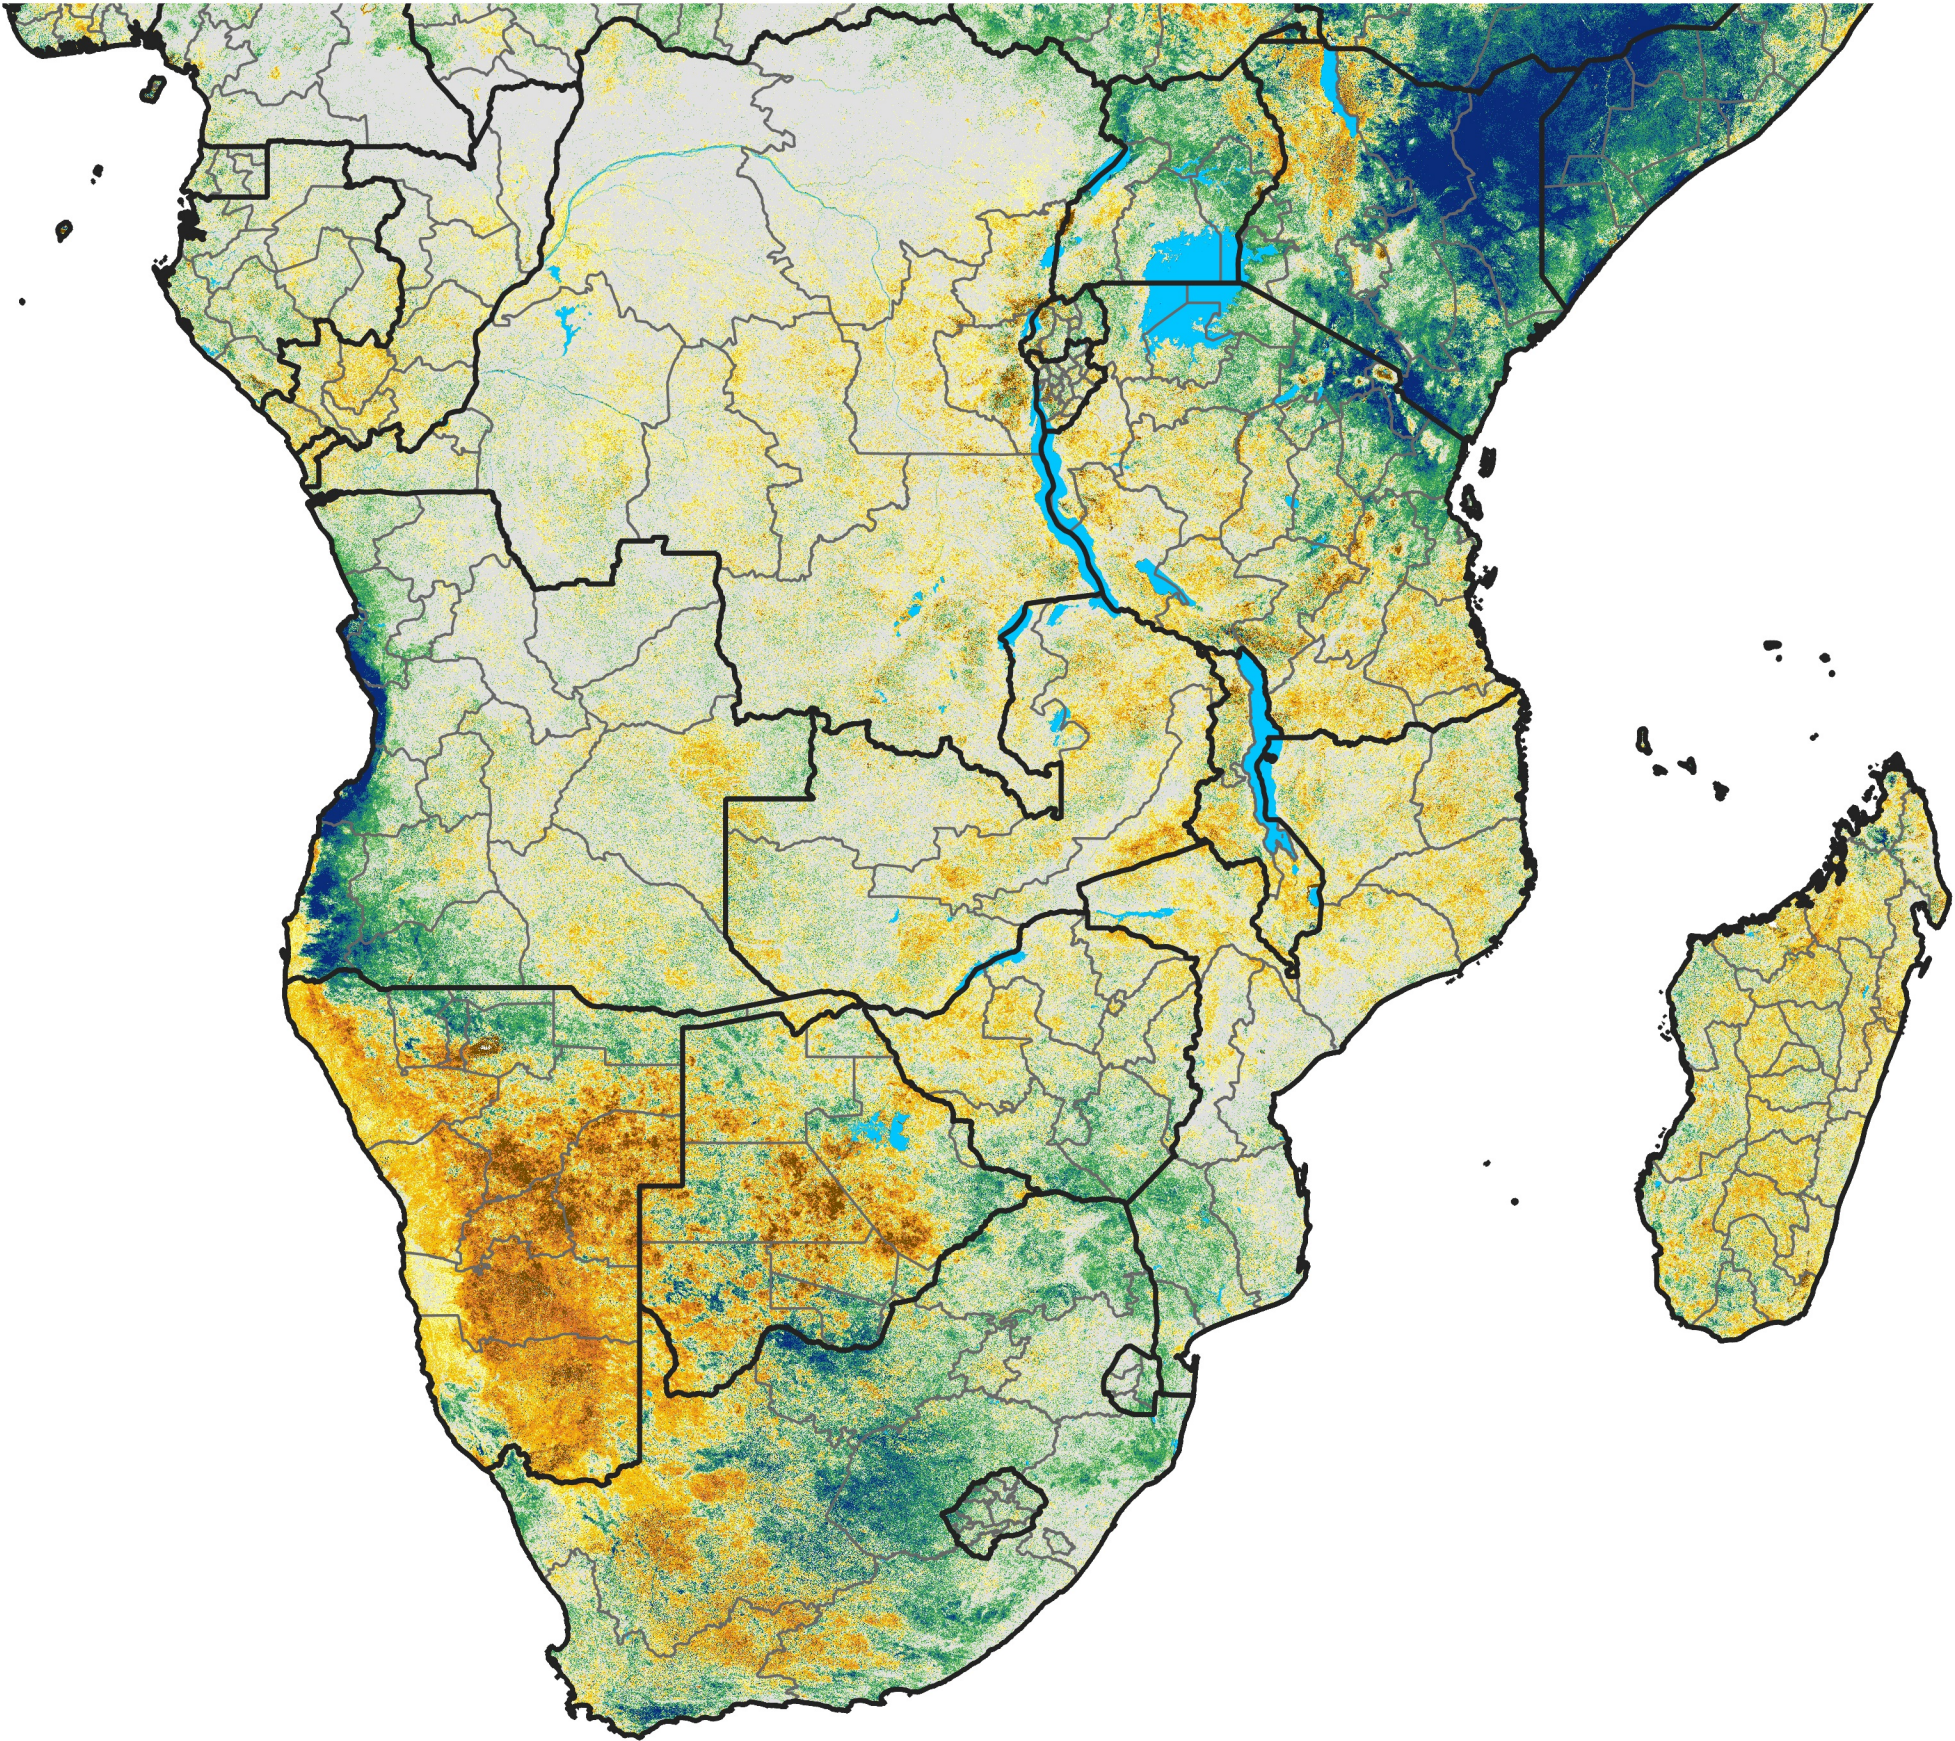

Southern Africa

Percent of Mean NDVI

2024 / Mean (2012 - 2021)
Period 05 / Jan 16 - 25, 2024

Percent of Normal