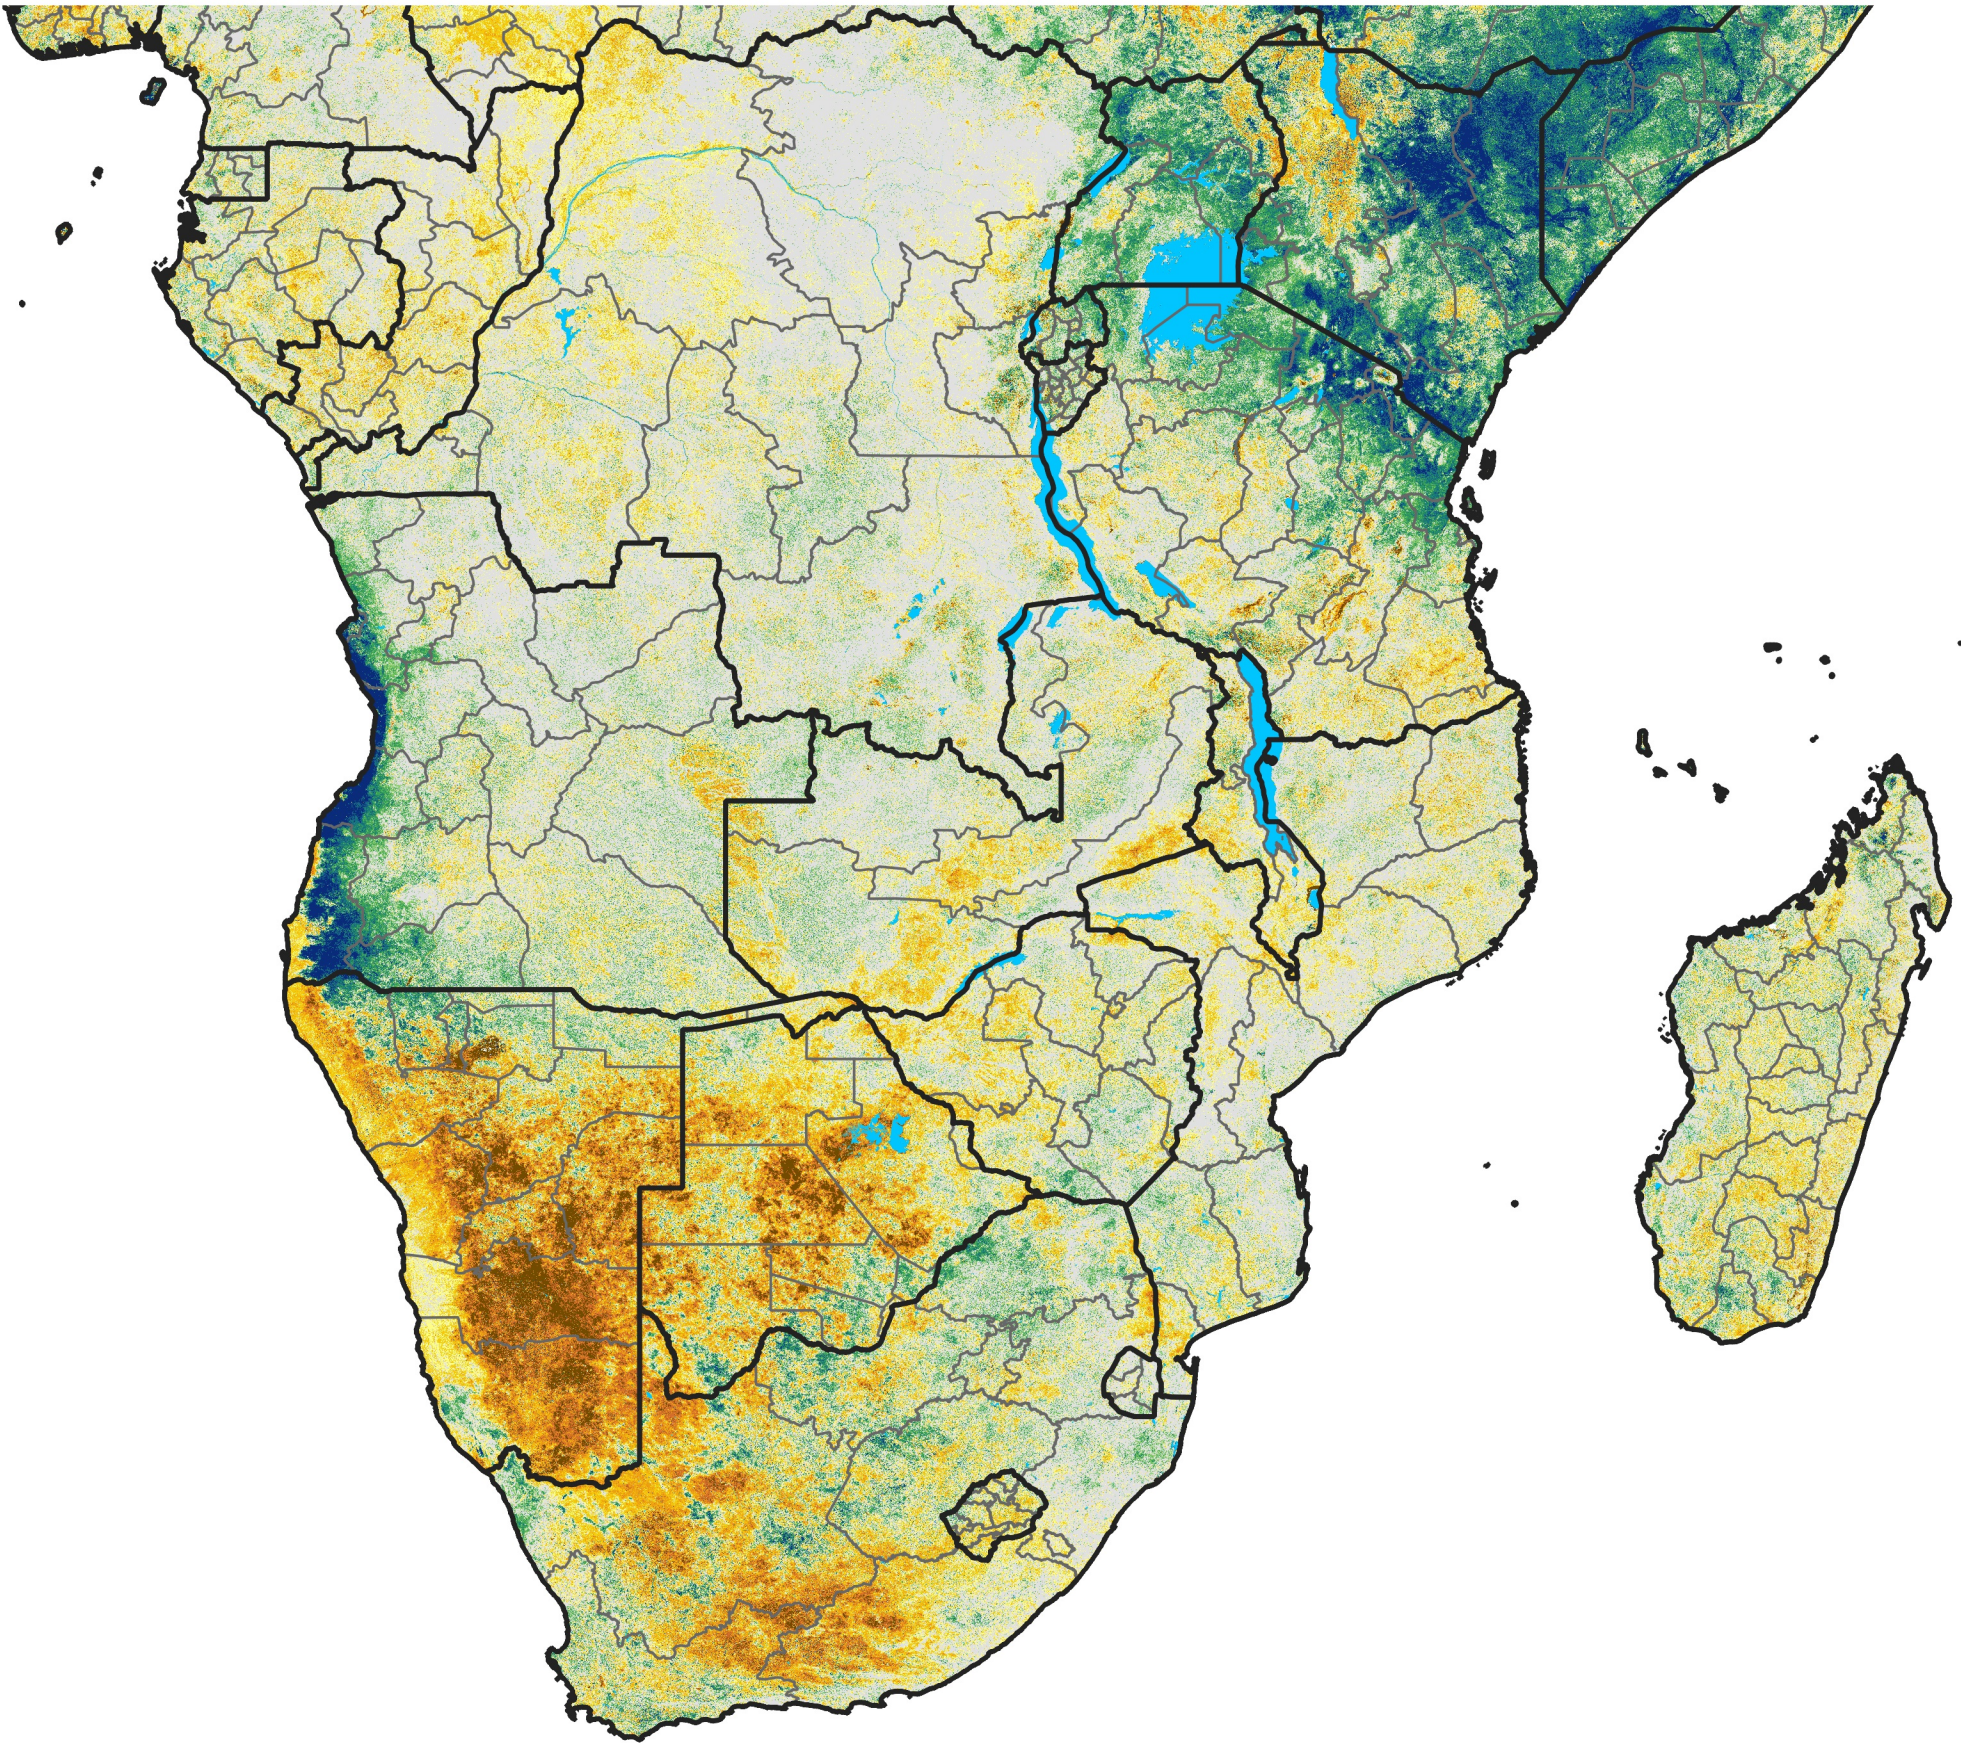

Southern Africa

Percent of Mean NDVI

2024 / Mean (2012 - 2021)
Period 10 / Feb 11 - 20, 2024

Percent of Normal