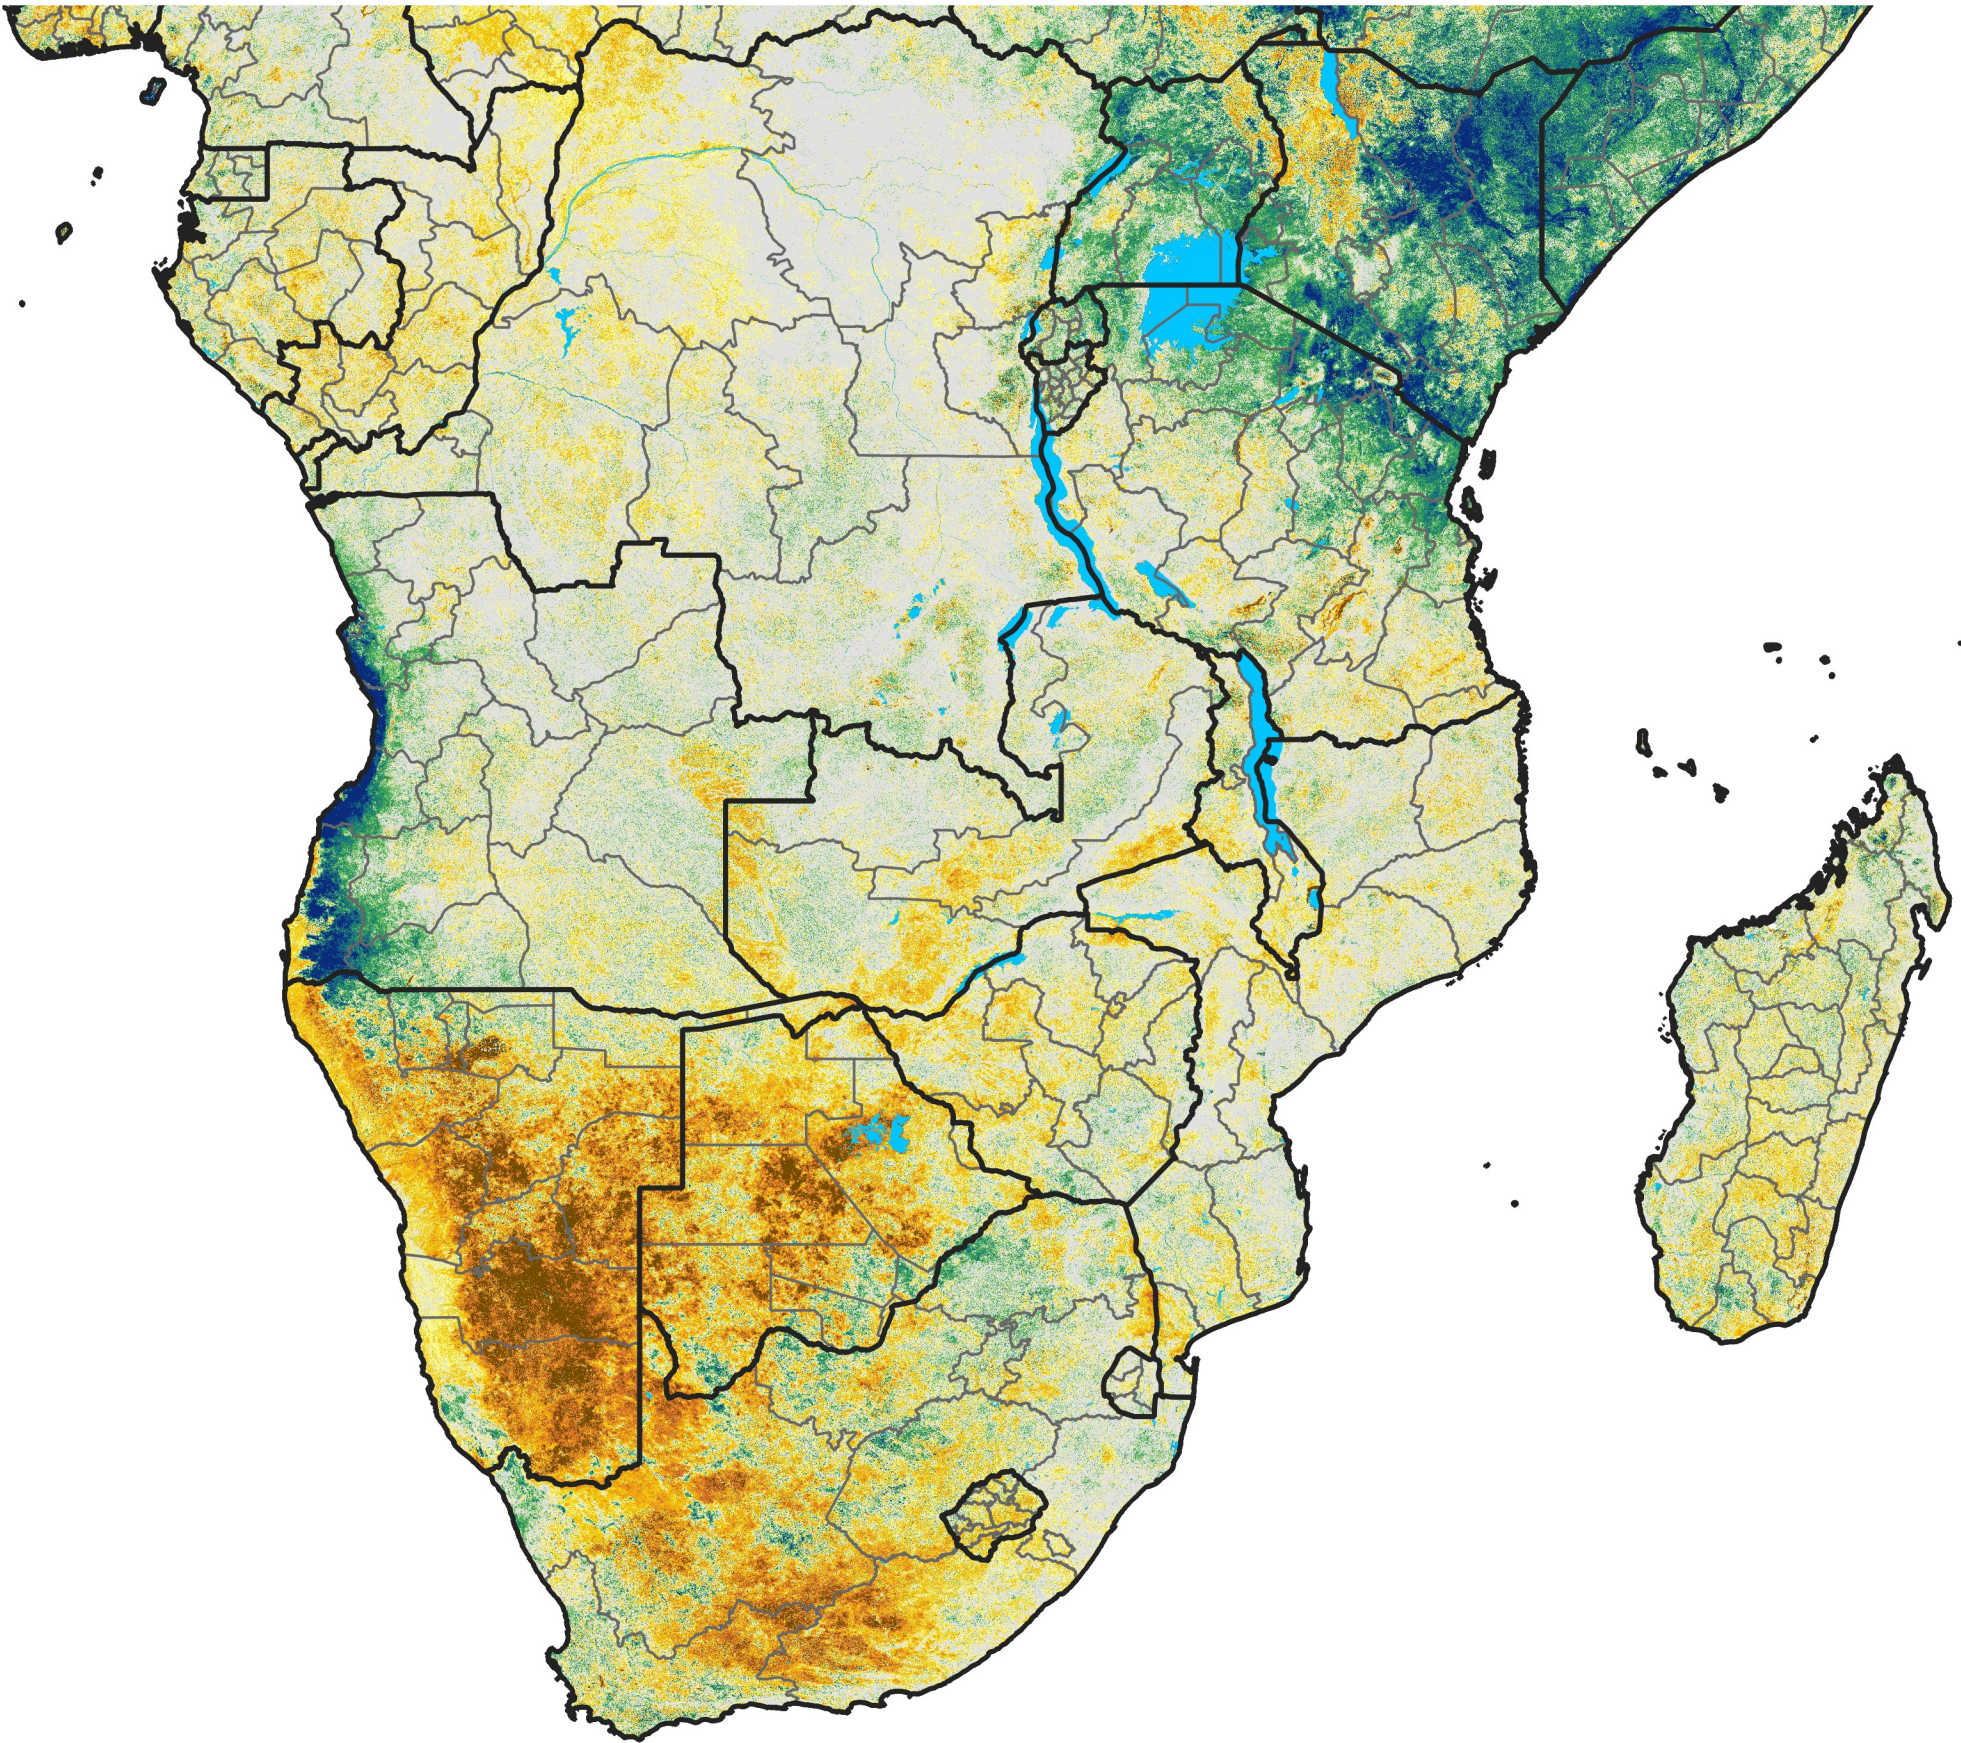

Southern Africa

Percent of Mean NDVI

2024 / Mean (2012 - 2021)
Period 11 / Feb 16 - 25, 2024

Percent of Normal