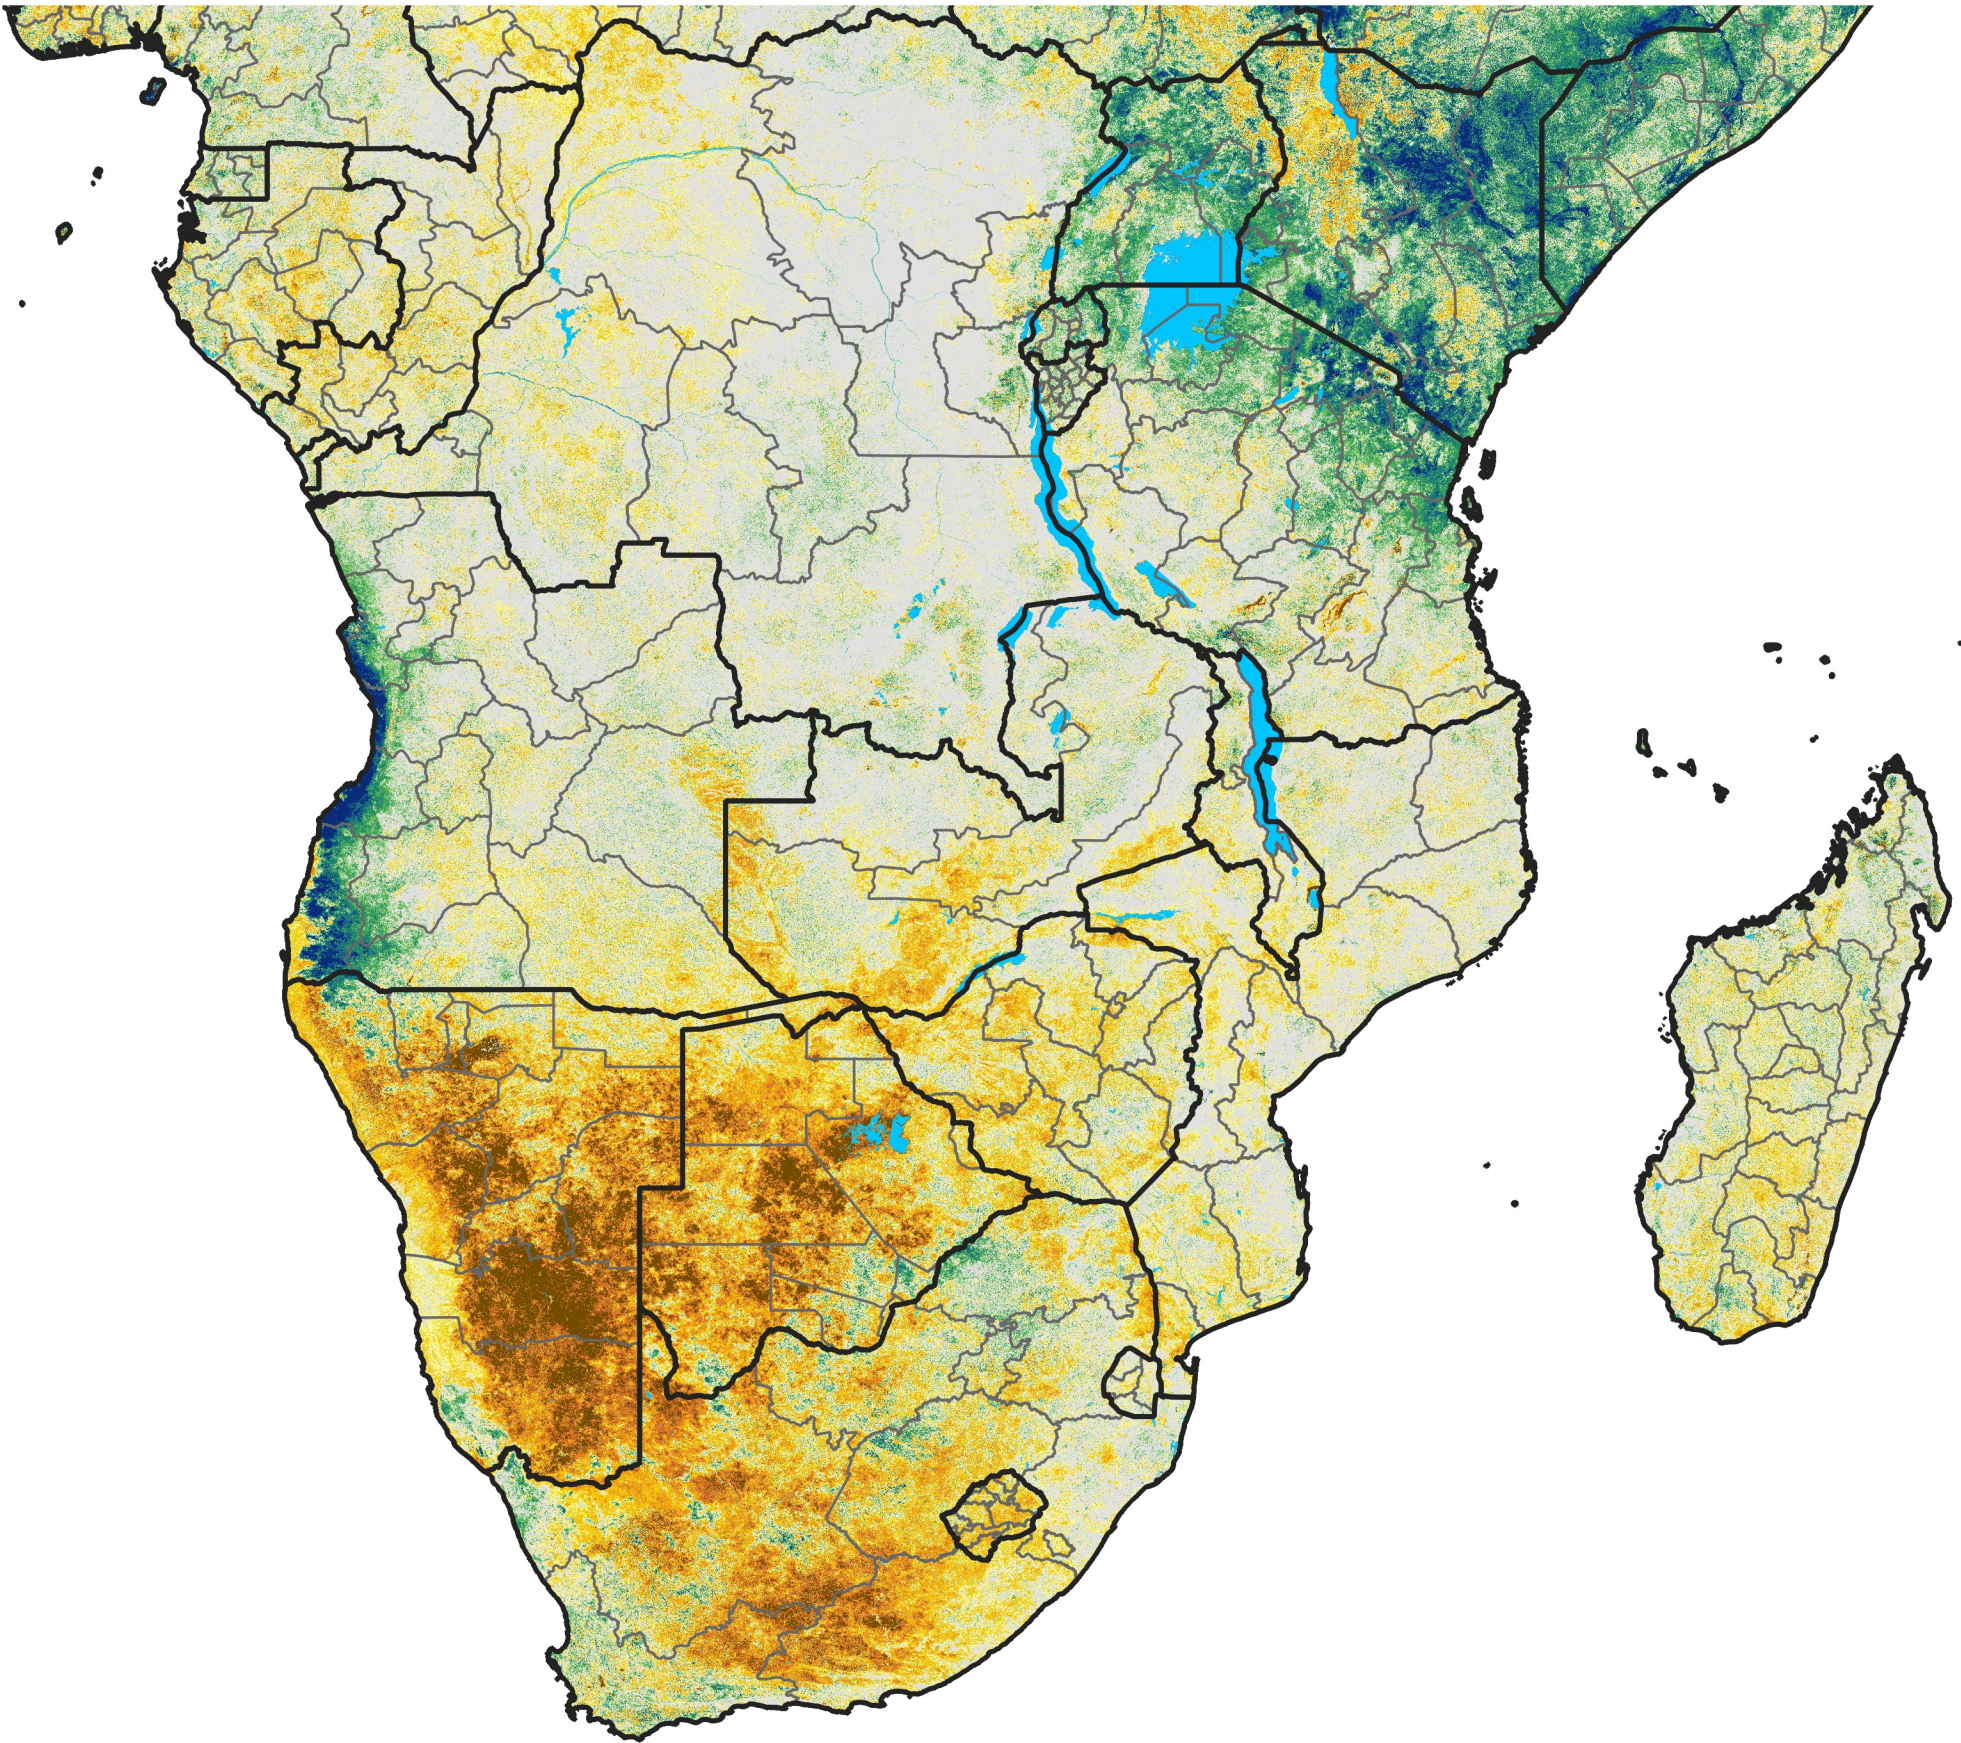

Southern Africa

Percent of Mean NDVI

2024 / Mean (2012 - 2021)

Period 13 / Feb 26 - Mar 05, 2024

Percent of Normal