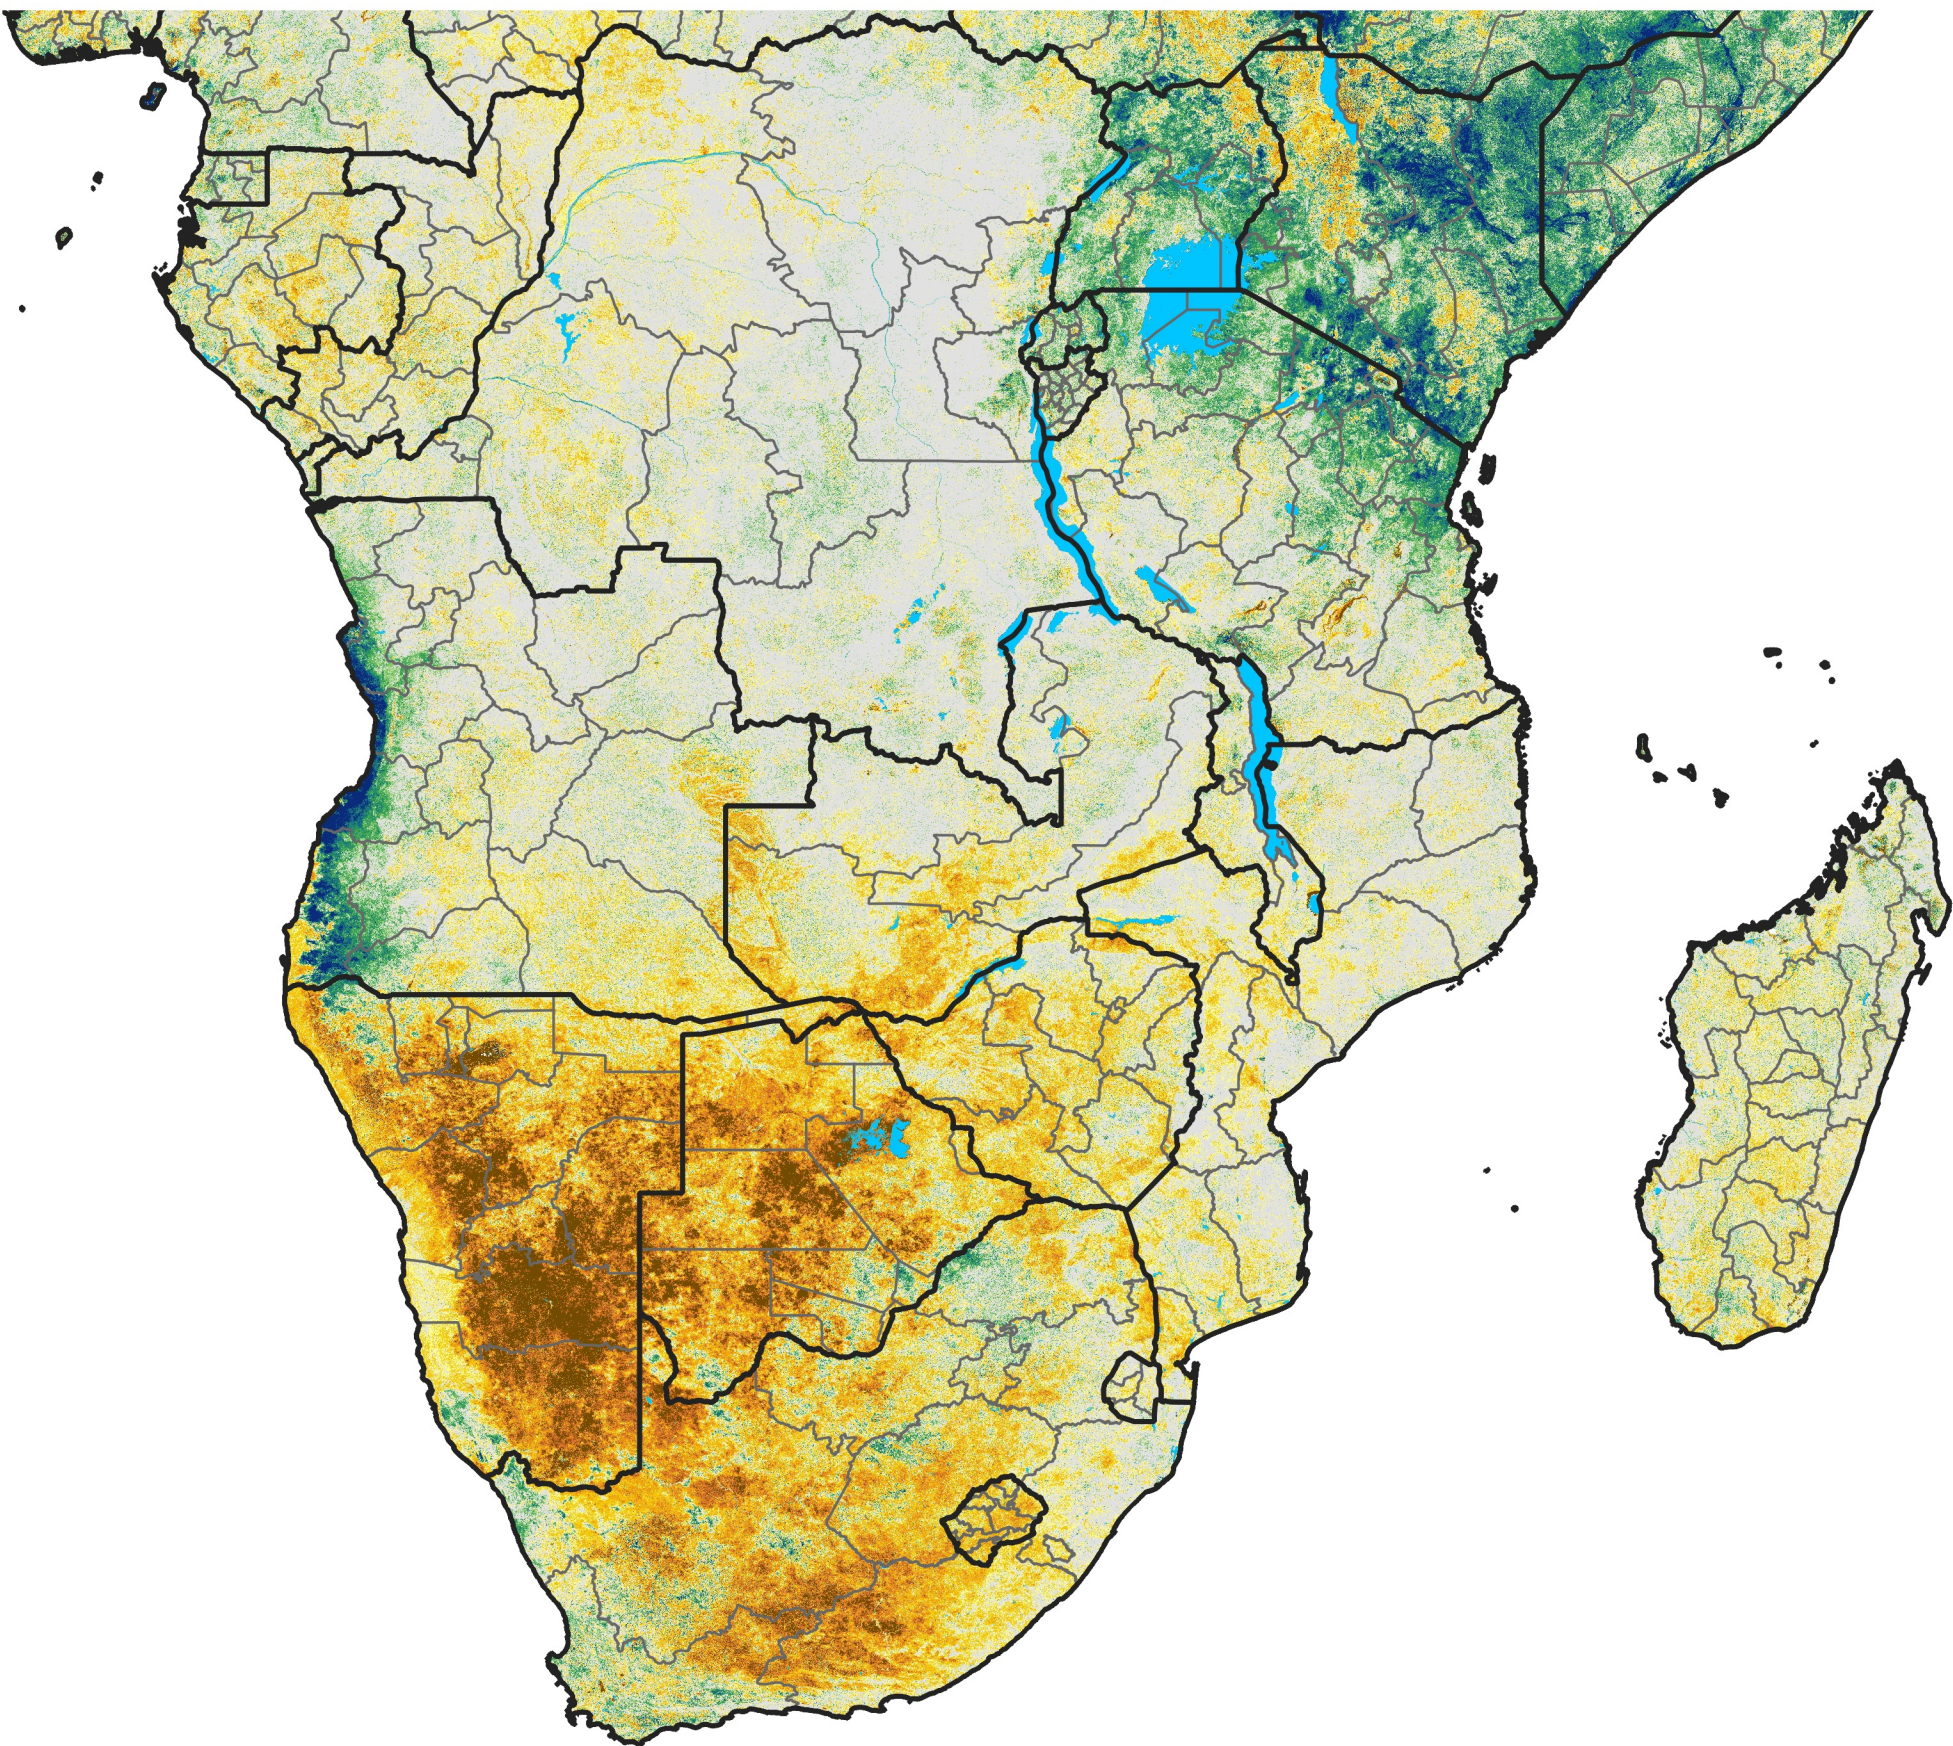

Southern Africa

Percent of Mean NDVI

2024 / Mean (2012 - 2021)
Period 14 / Mar 01 - 10, 2024

Percent of Normal