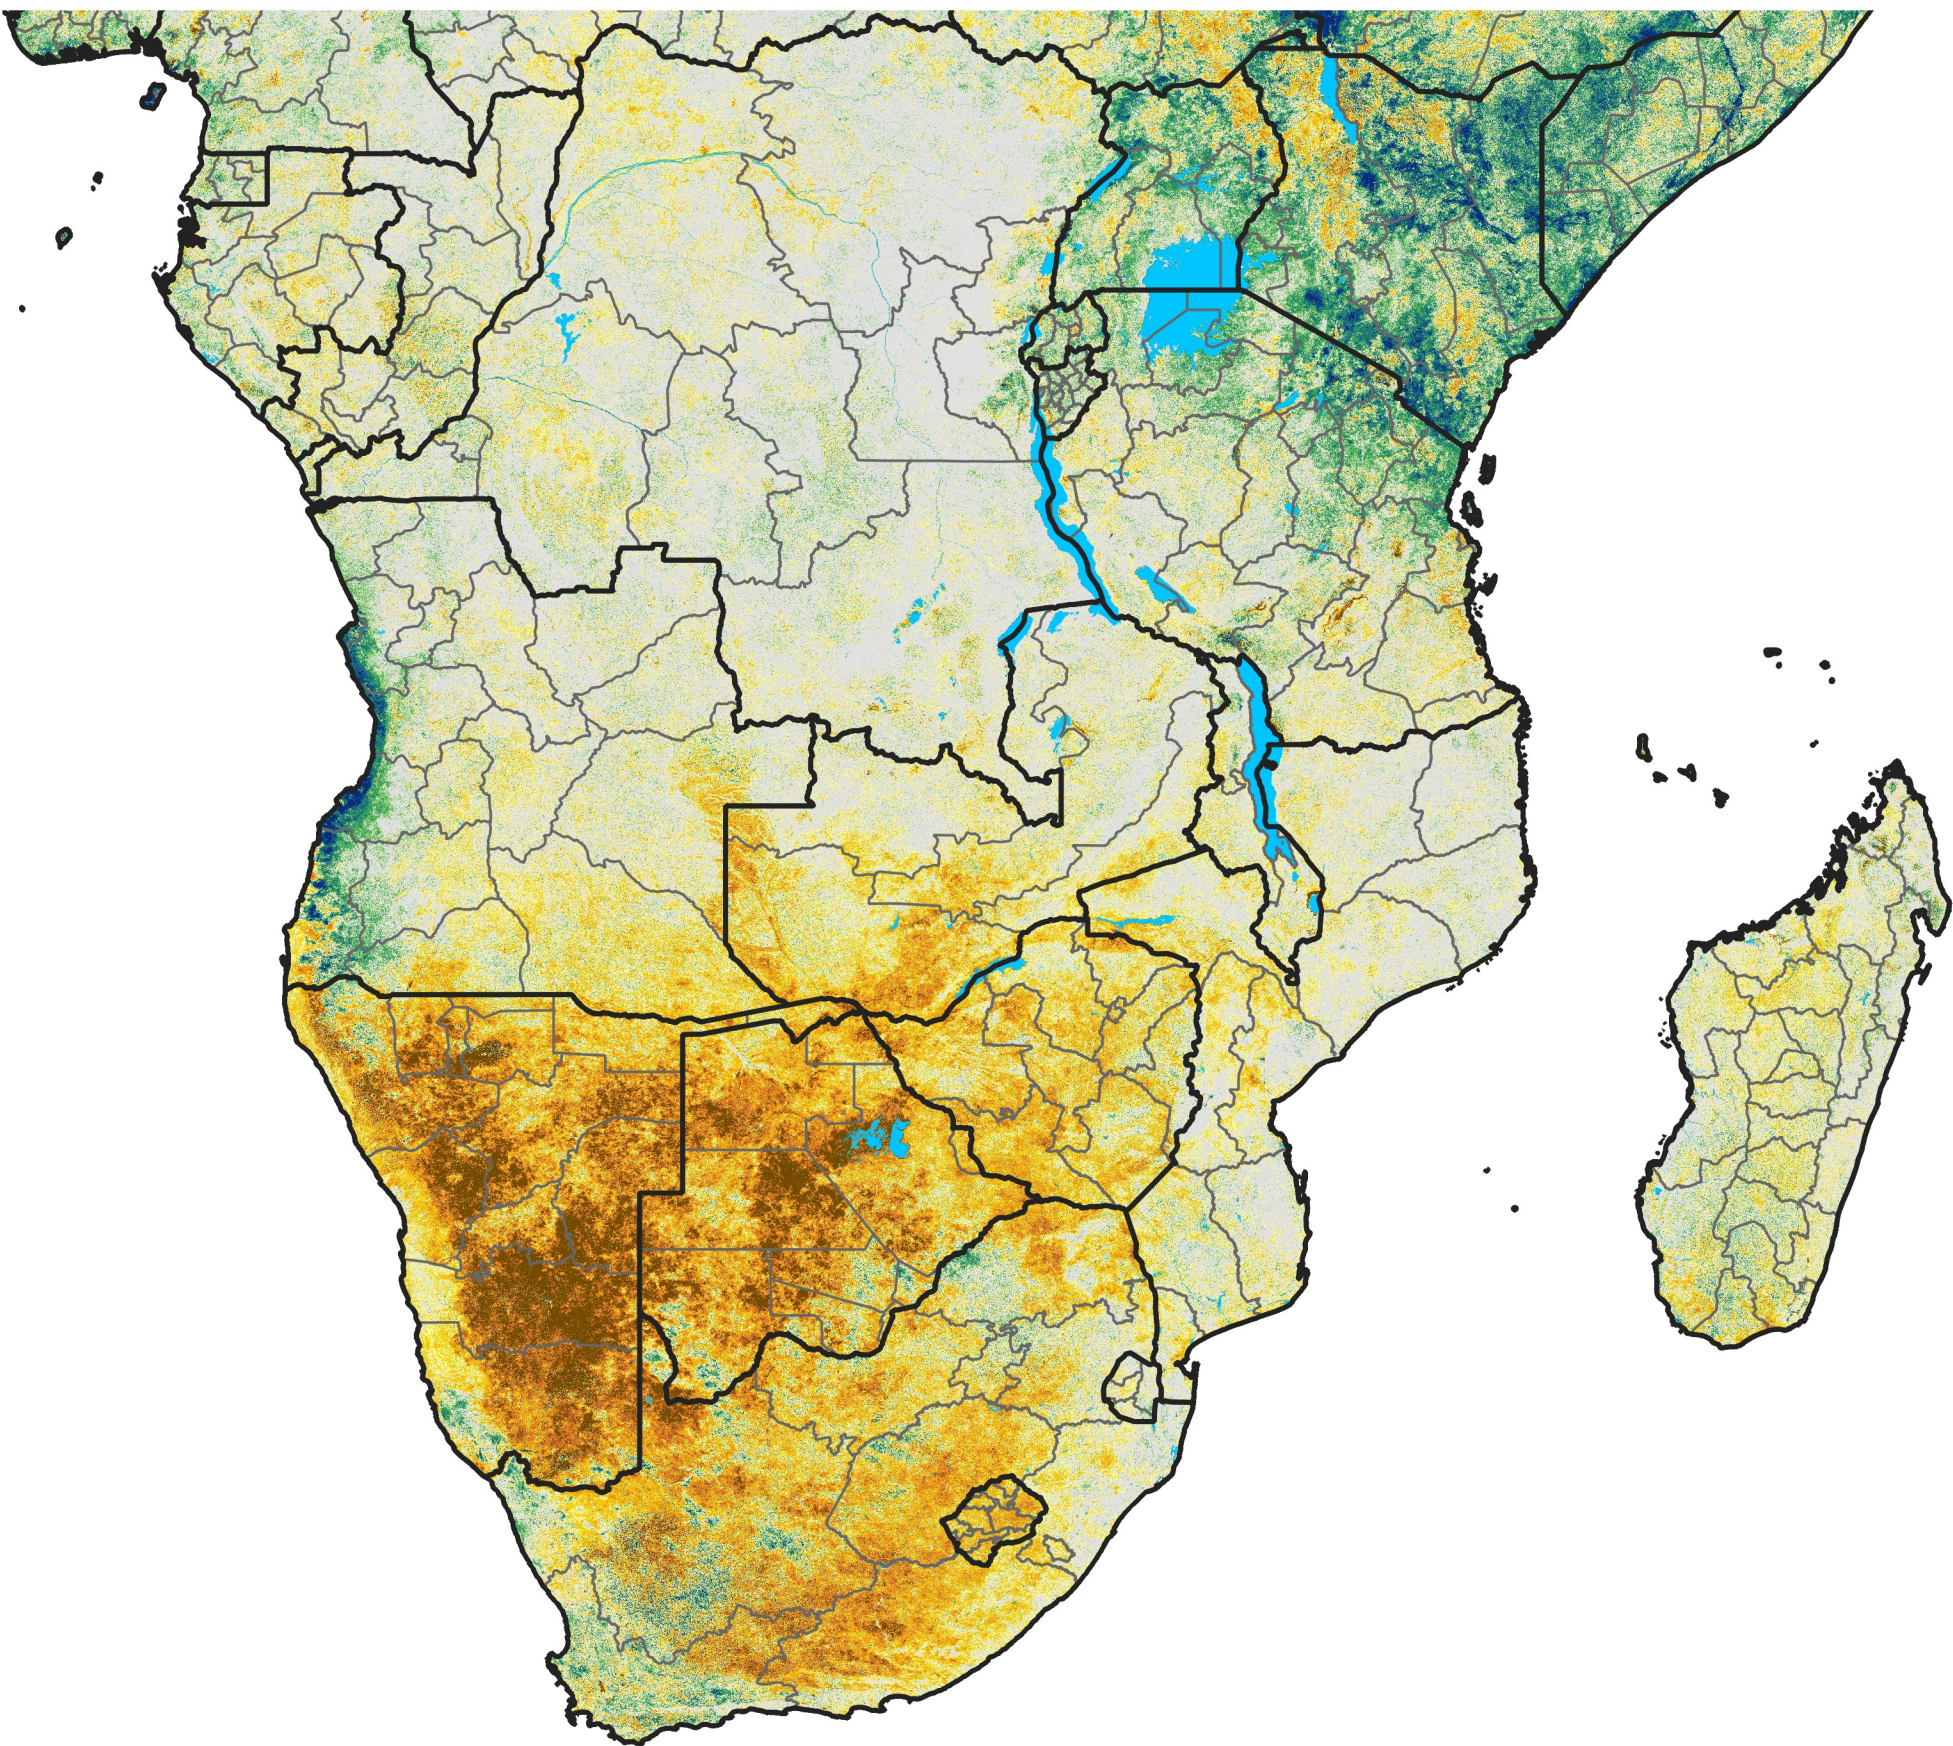

Southern Africa

Percent of Mean NDVI

2024 / Mean (2012 - 2021)
Period 17 / Mar 16 - 25, 2024

Percent of Normal