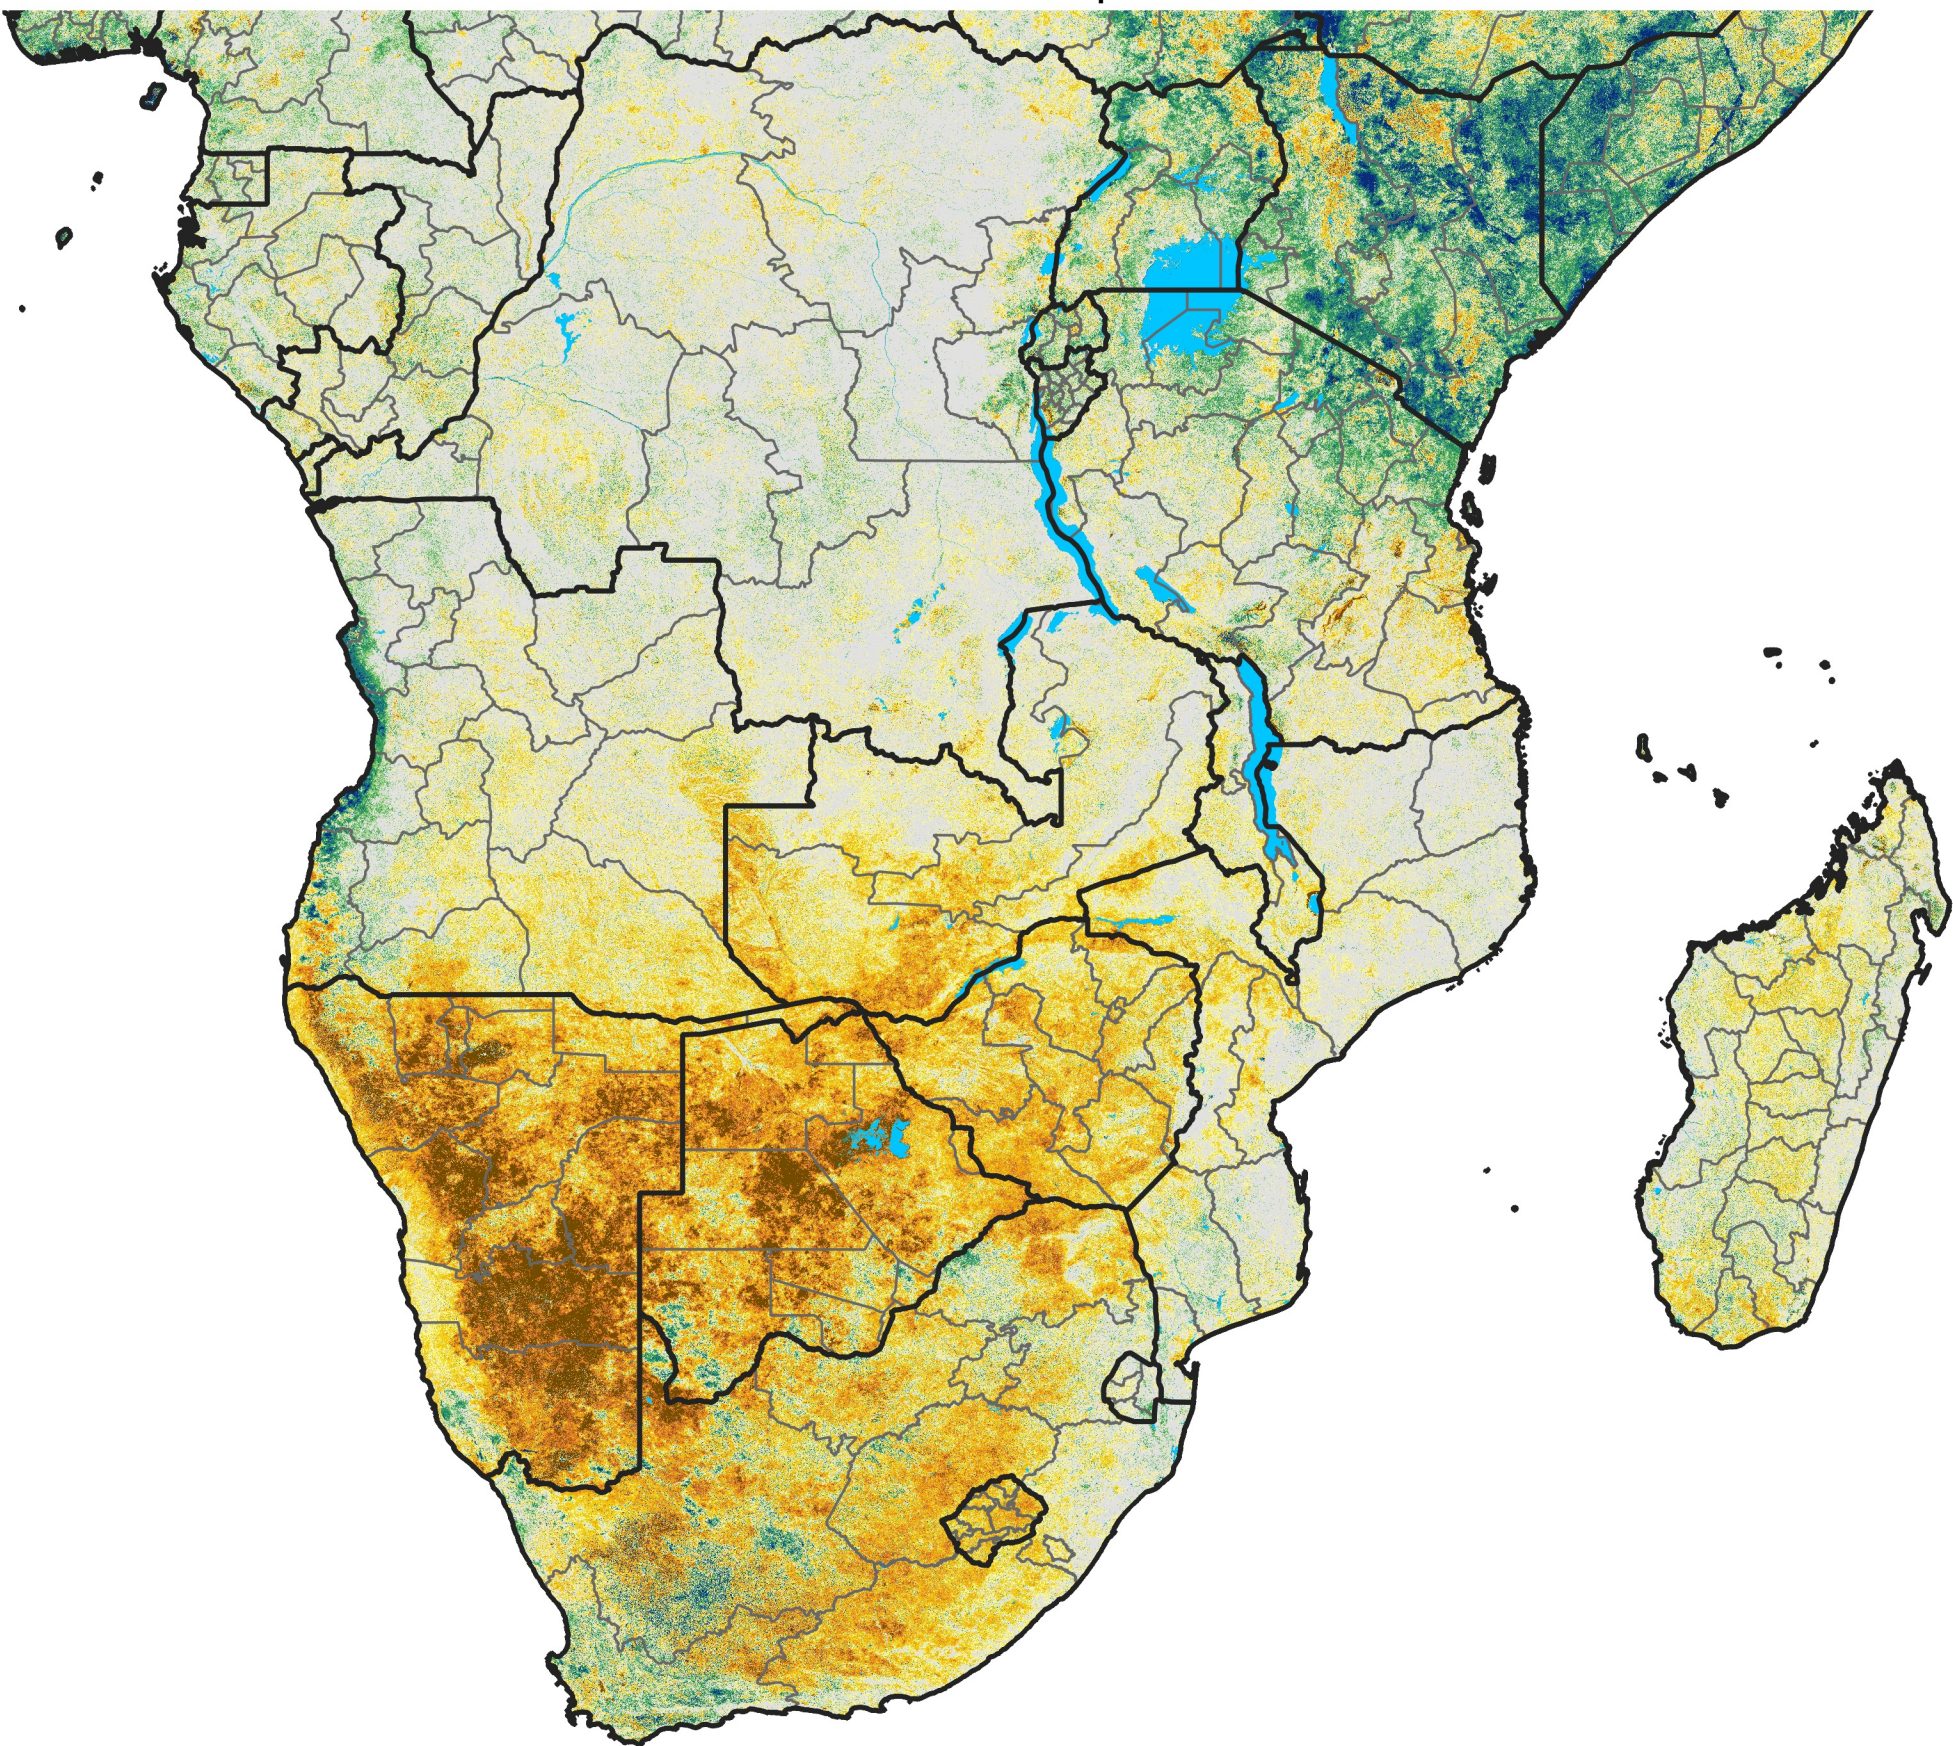

Southern Africa

Percent of Mean NDVI

2024 / Mean (2012 - 2021)

Period 19 / Mar 26 - Apr 05, 2024

Percent of Normal