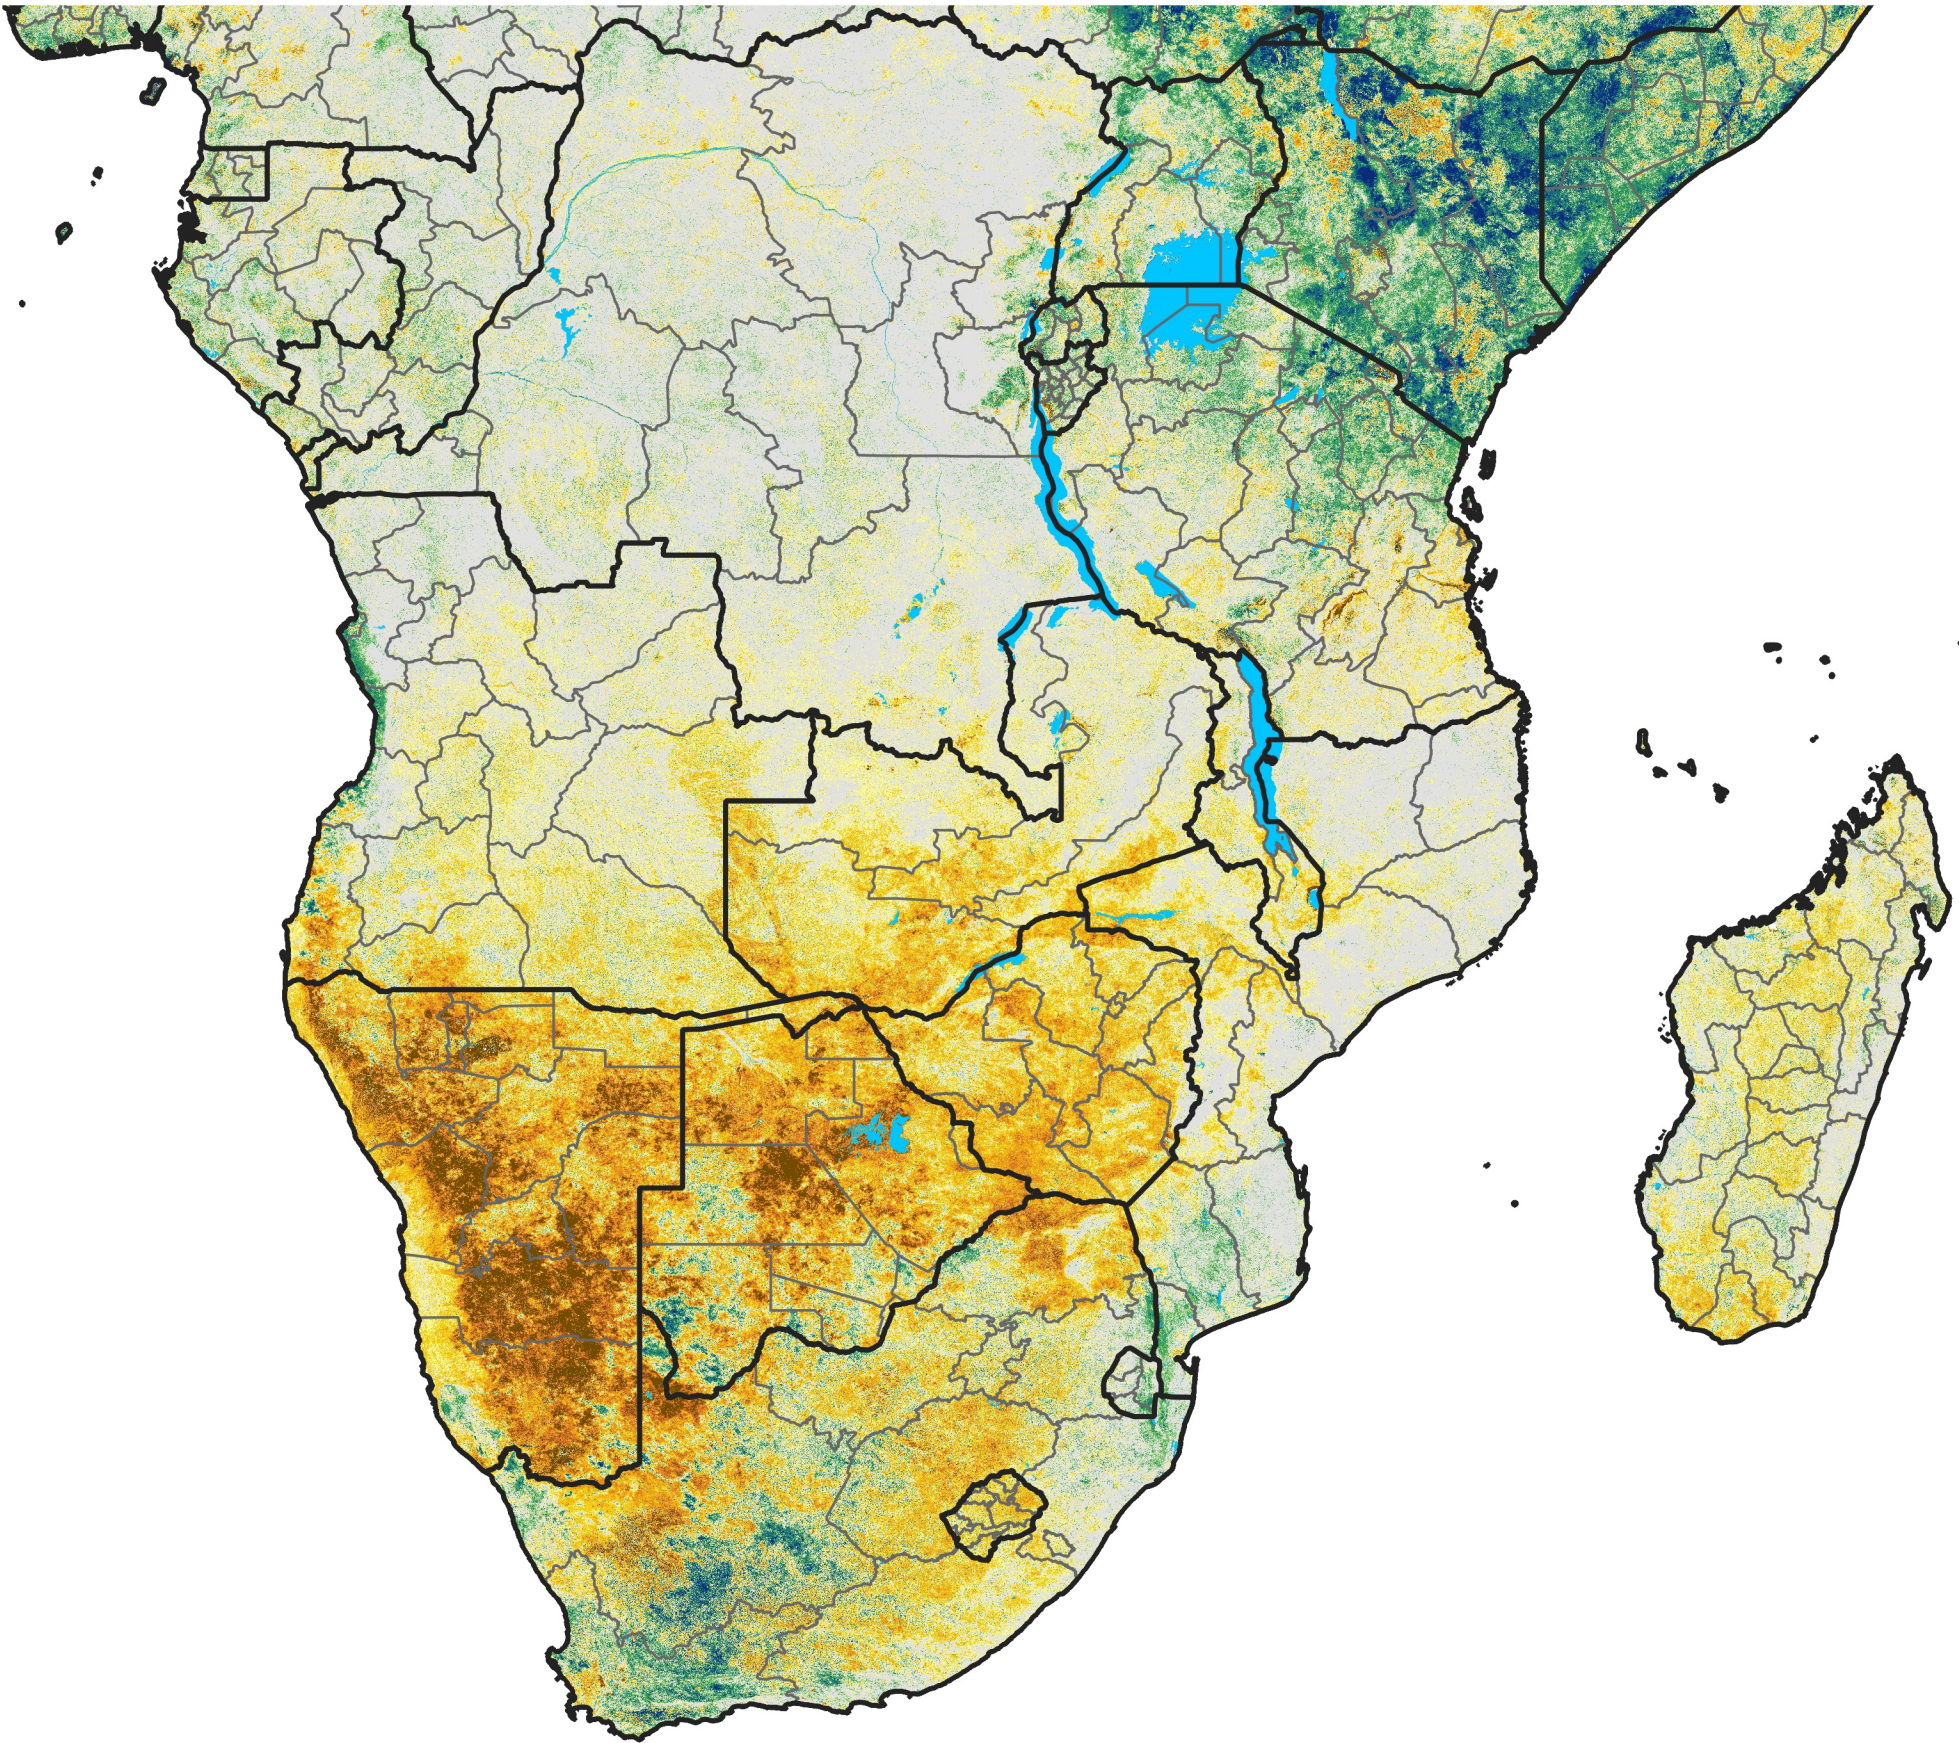

Southern Africa

Percent of Mean NDVI

2024 / Mean (2012 - 2021)
Period 22 / Apr 11 - 20, 2024

Percent of Normal