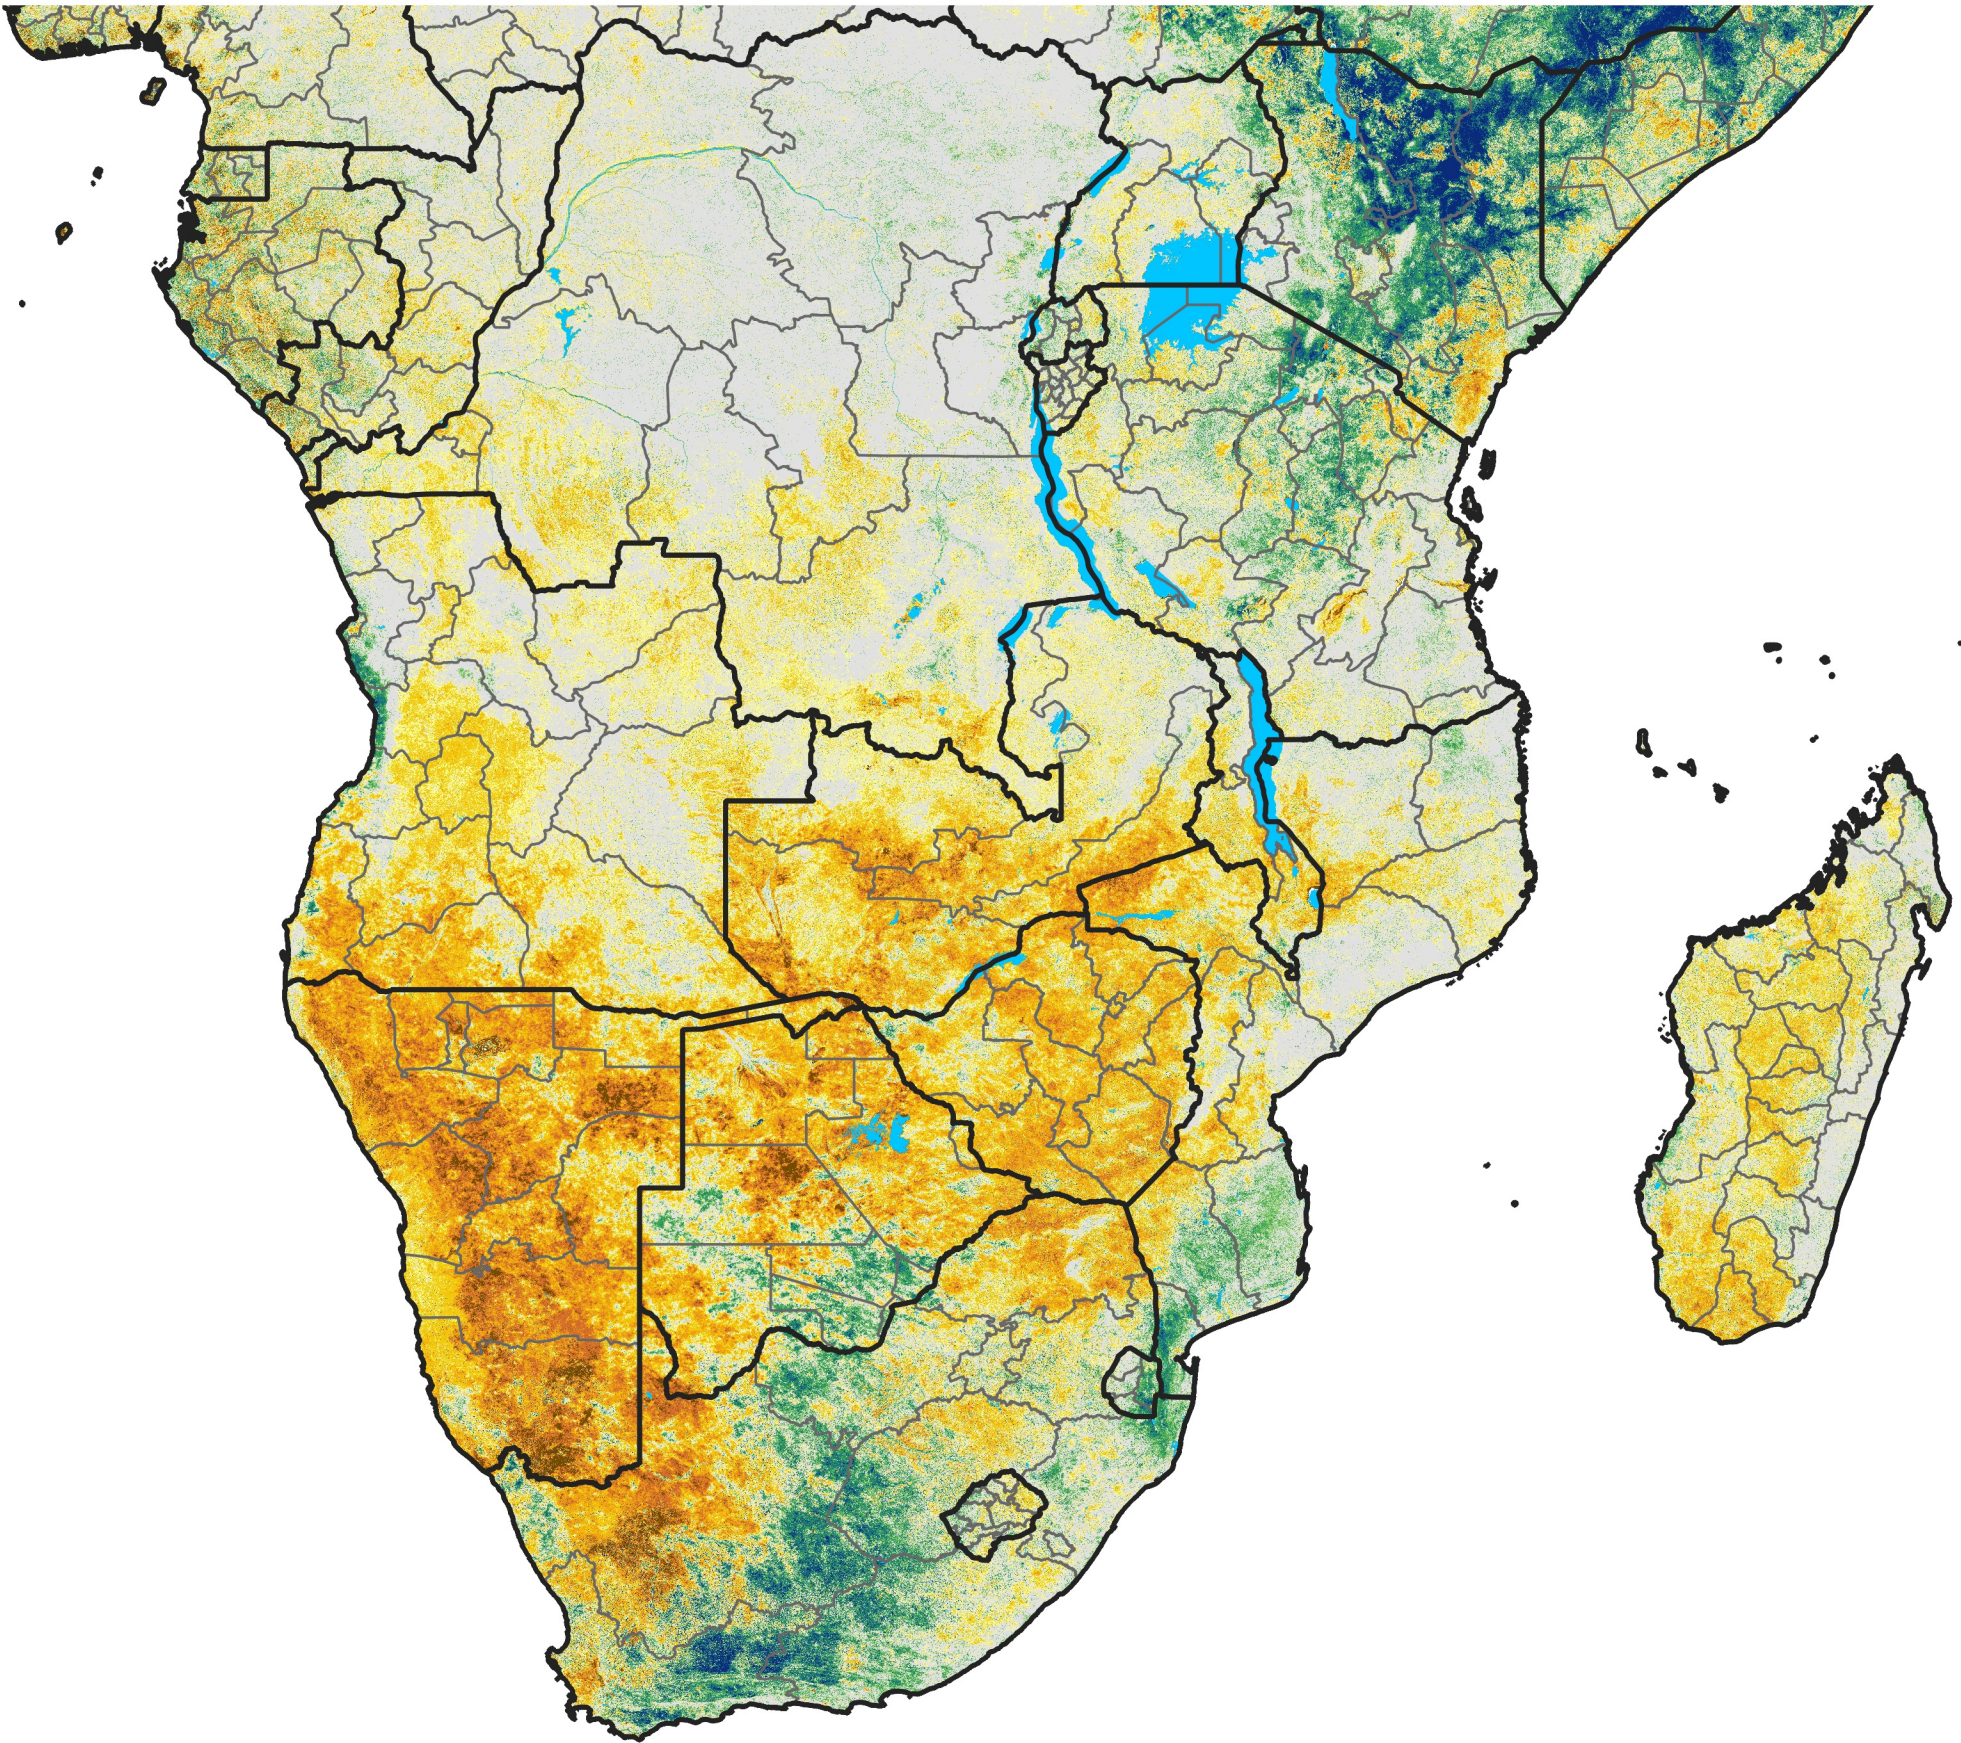

Southern Africa

Percent of Mean NDVI

2024 / Mean (2012 - 2021)

Period 31 / May 26 - Jun 05, 2024

Percent of Normal