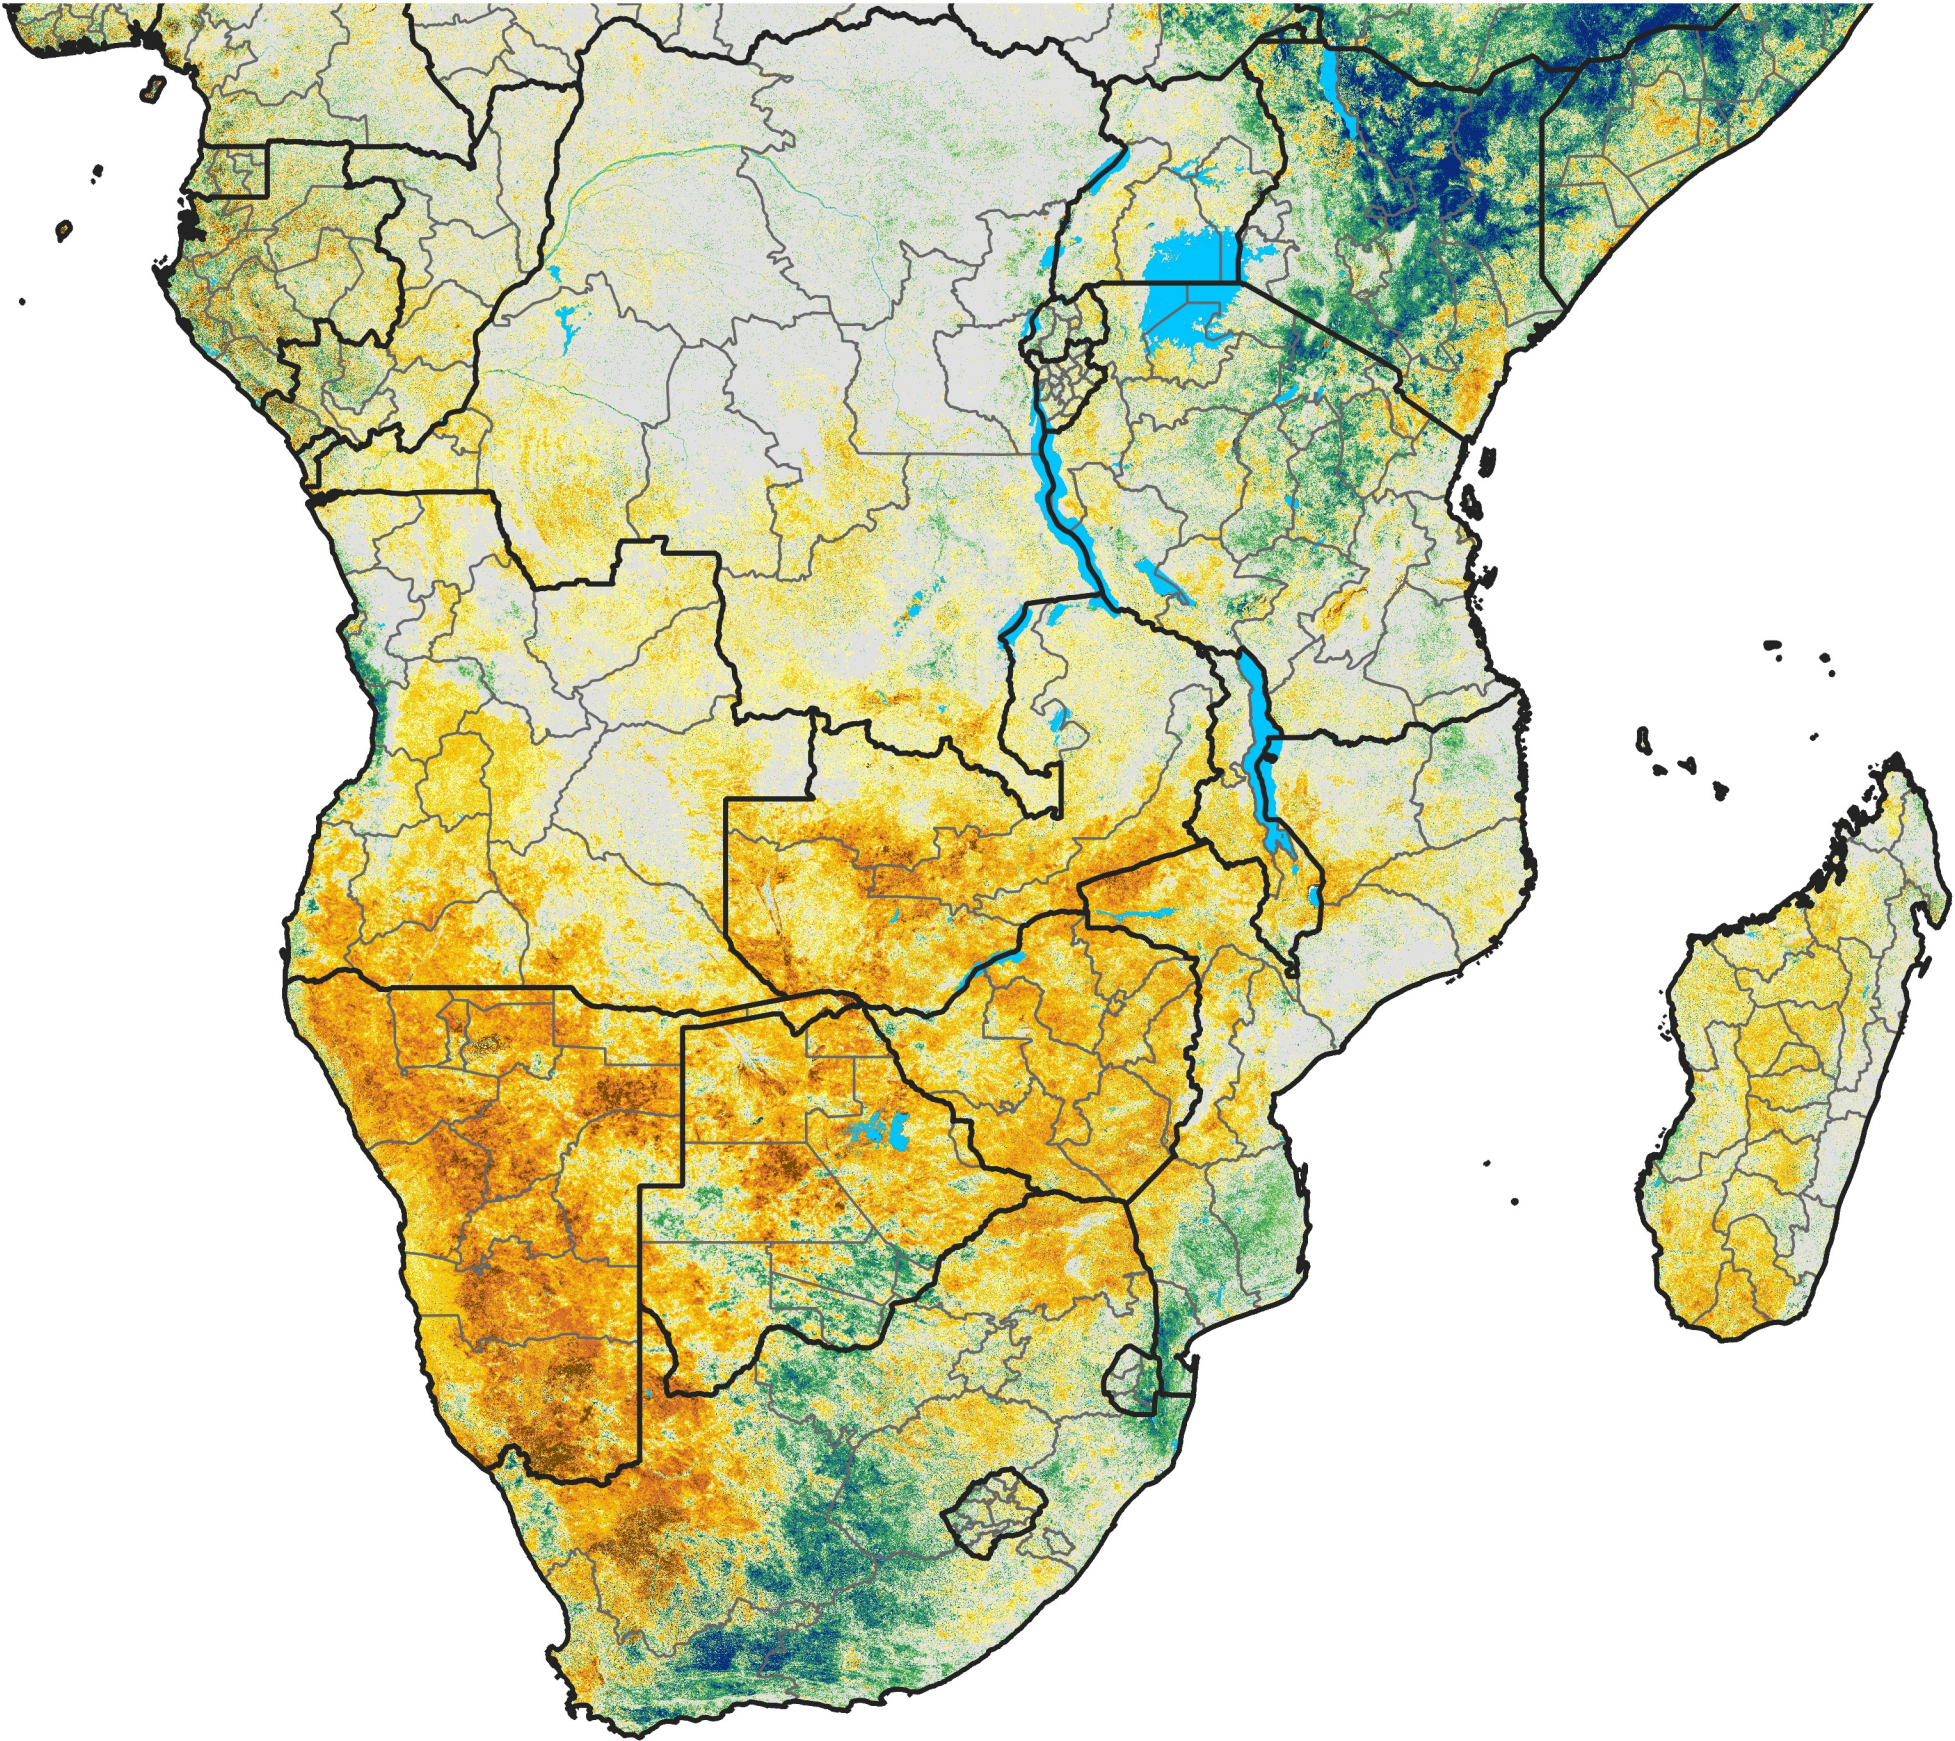

Southern Africa

Percent of Mean NDVI

2024 / Mean (2012 - 2021)
Period 32 / Jun 01 - 10, 2024

Percent of Normal