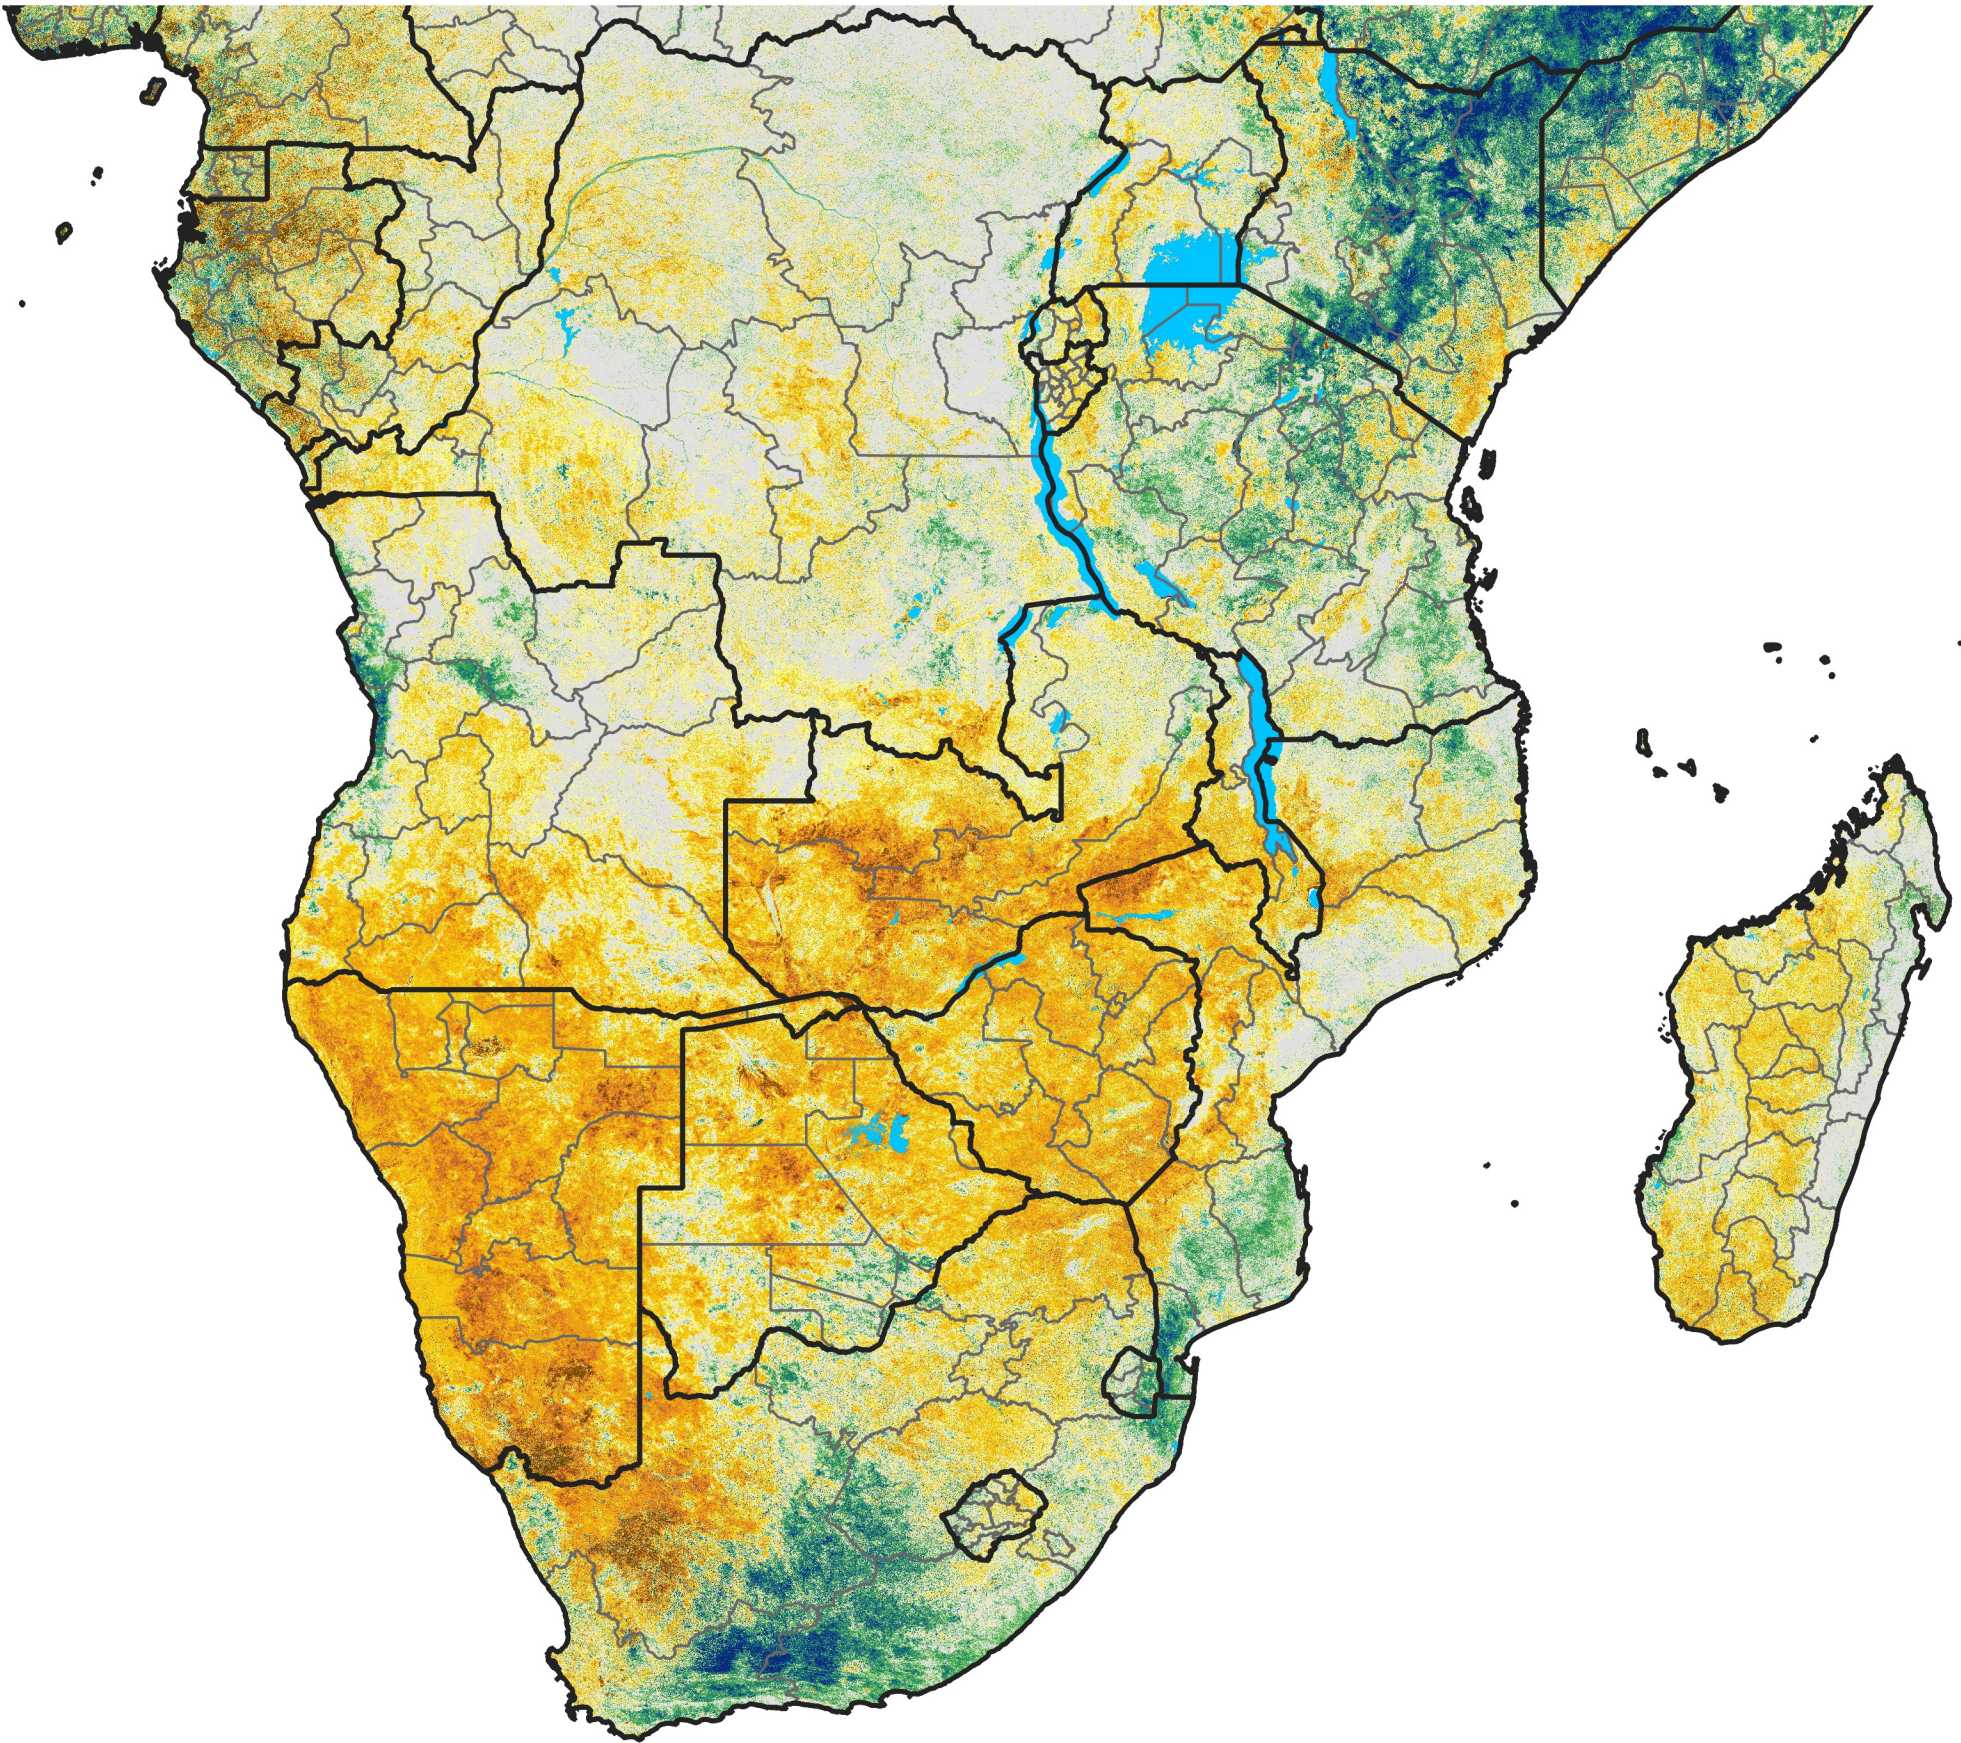

Southern Africa

Percent of Mean NDVI

2024 / Mean (2012 - 2021)

Period 38 / Jul 01 - 10, 2024

Percent of Normal