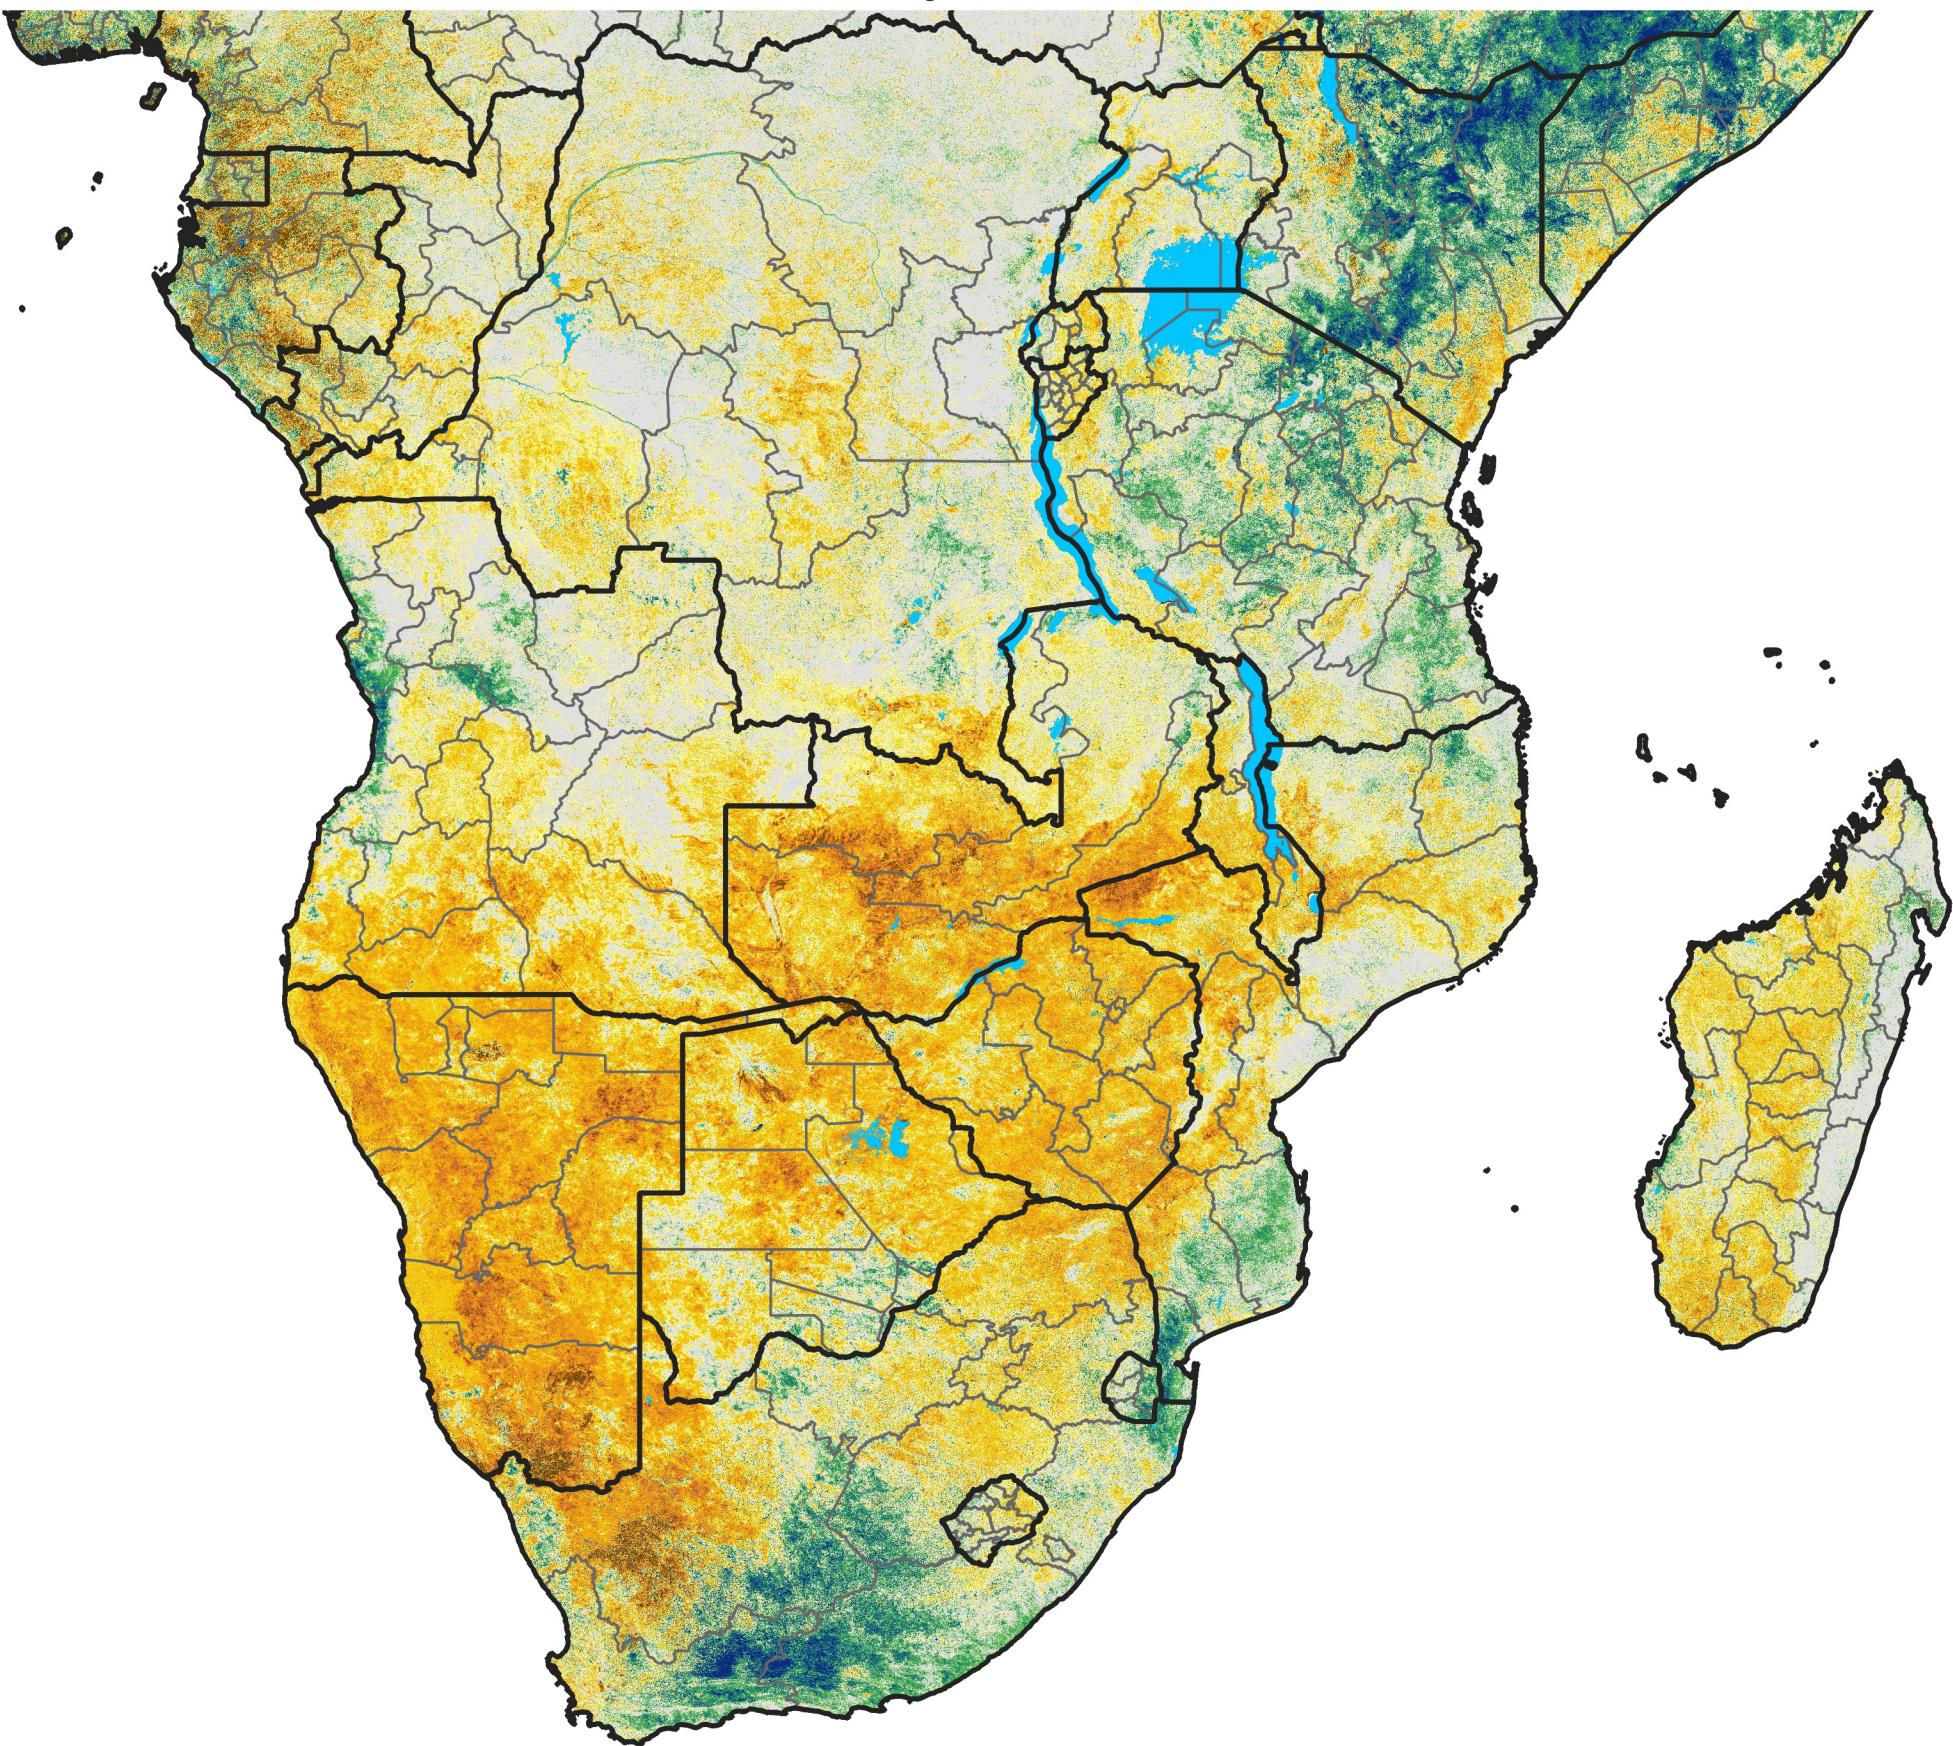

Southern Africa

Percent of Mean NDVI

2024 / Mean (2012 - 2021)

Period 39 / Jul 06 - 15, 2024

Percent of Normal