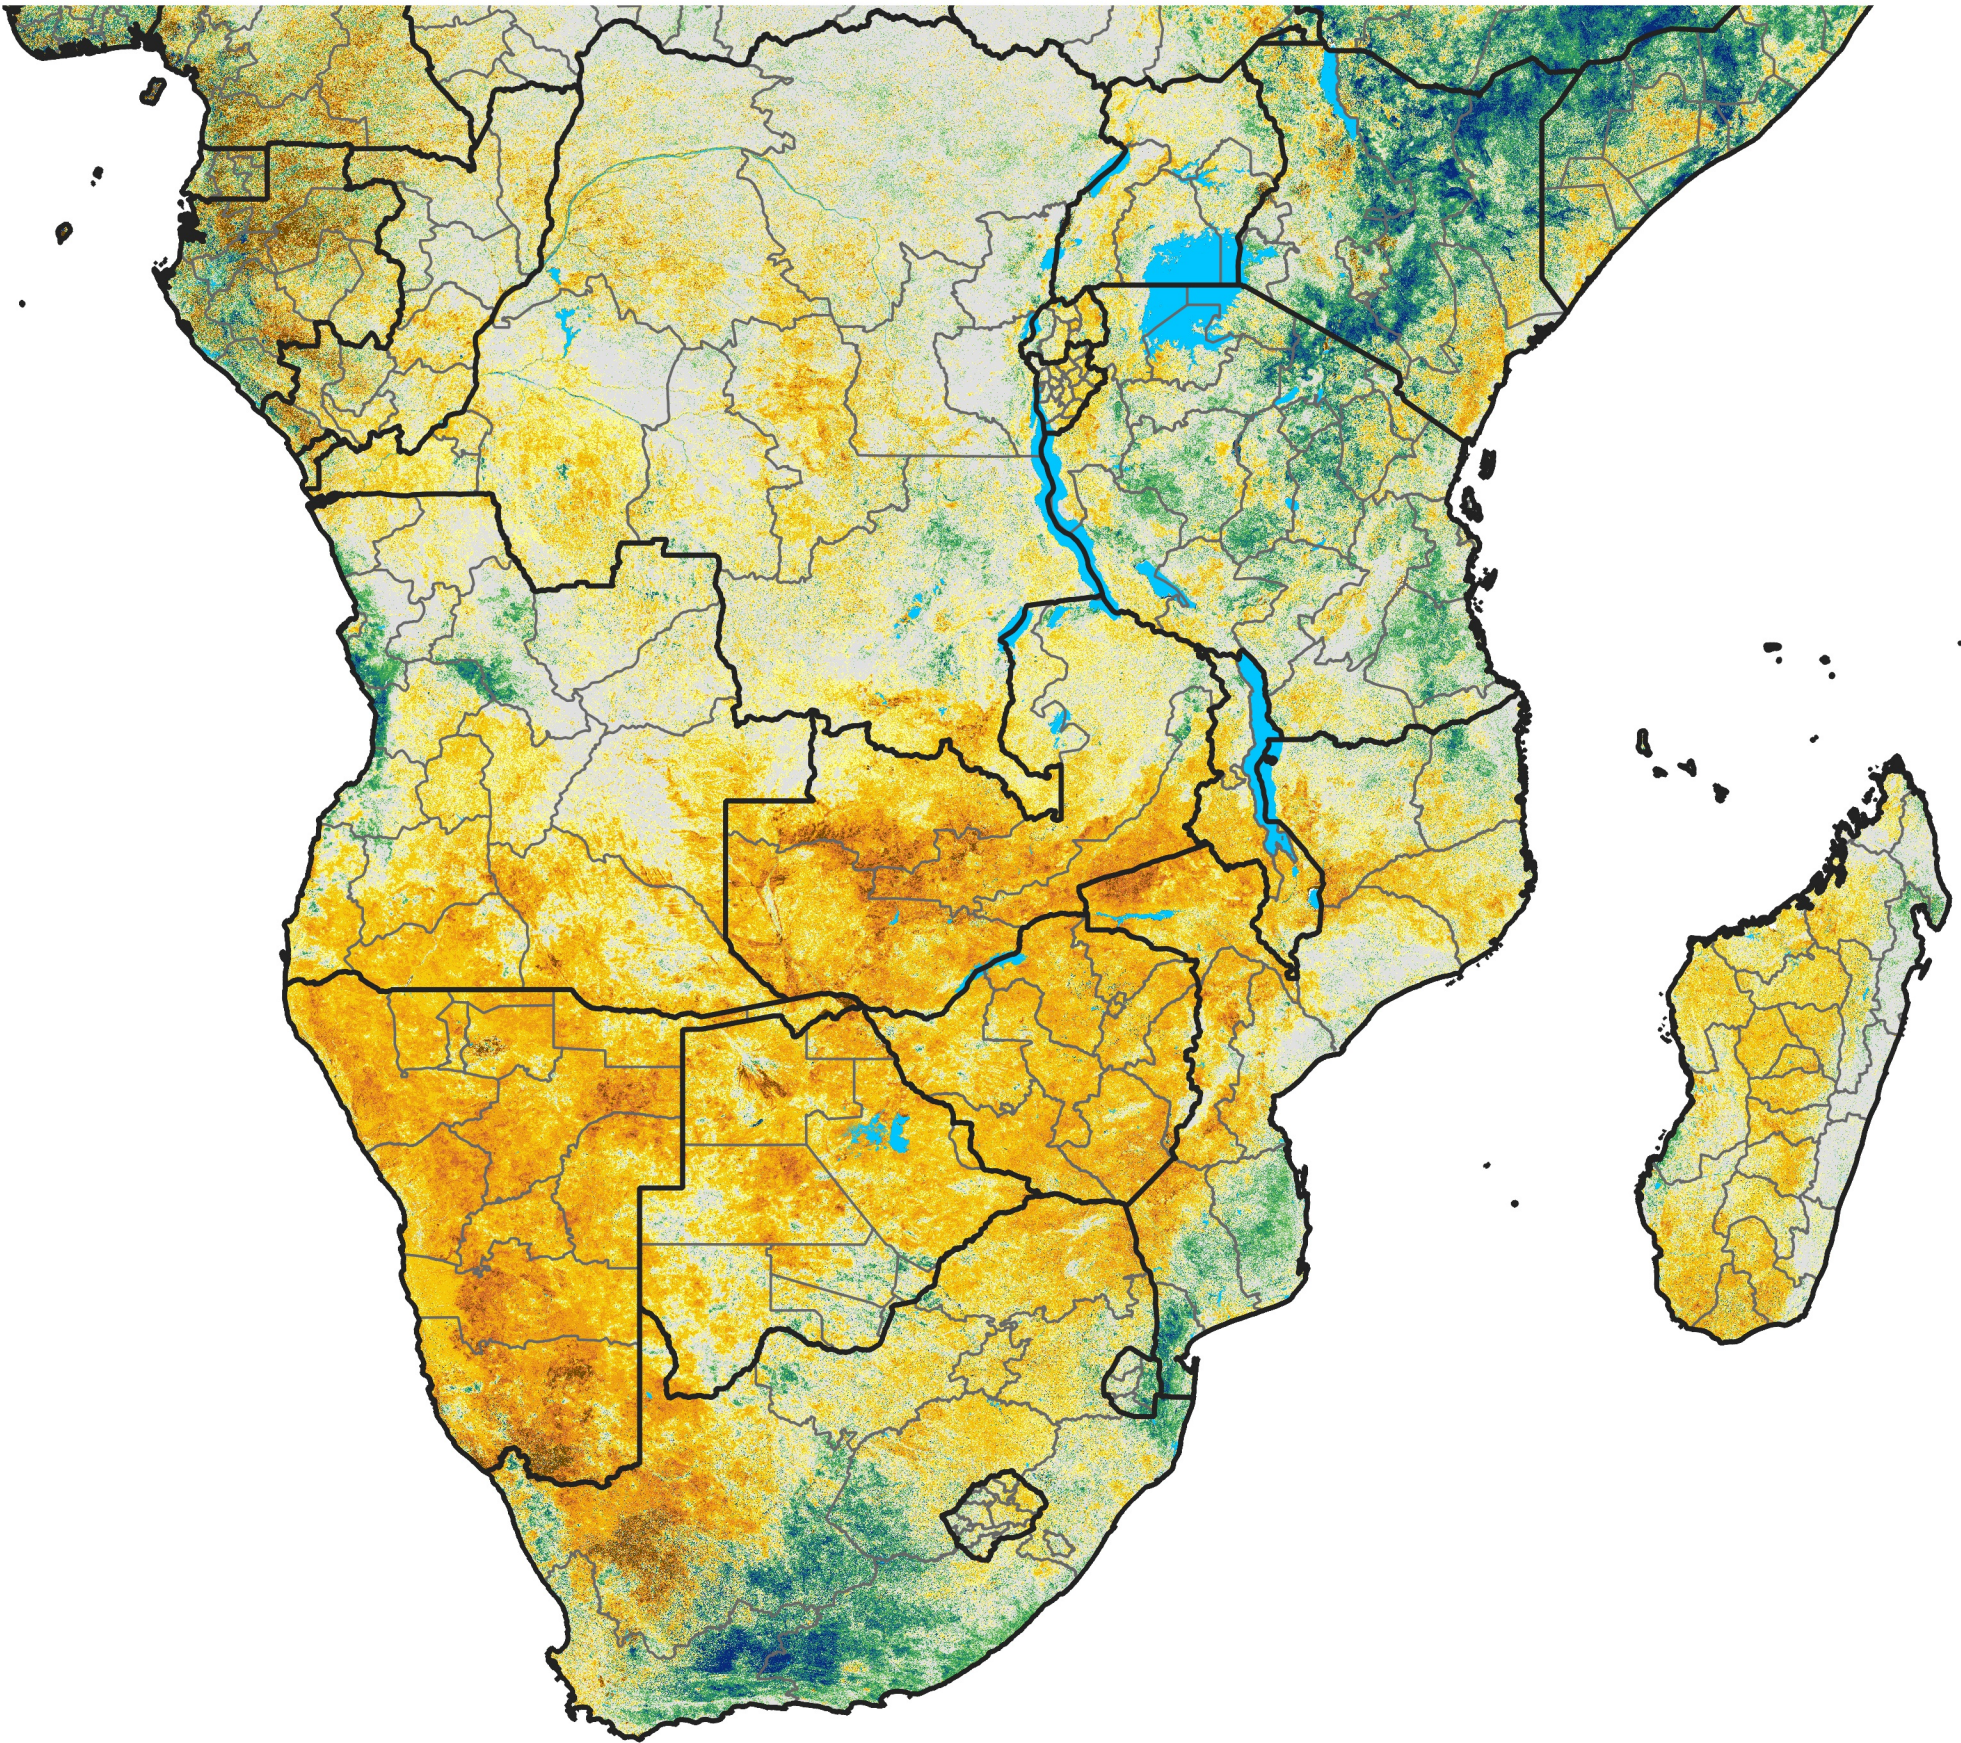

Southern Africa

Percent of Mean NDVI

2024 / Mean (2012 - 2021)

Period 40 / Jul 11 - 20, 2024

Percent of Normal