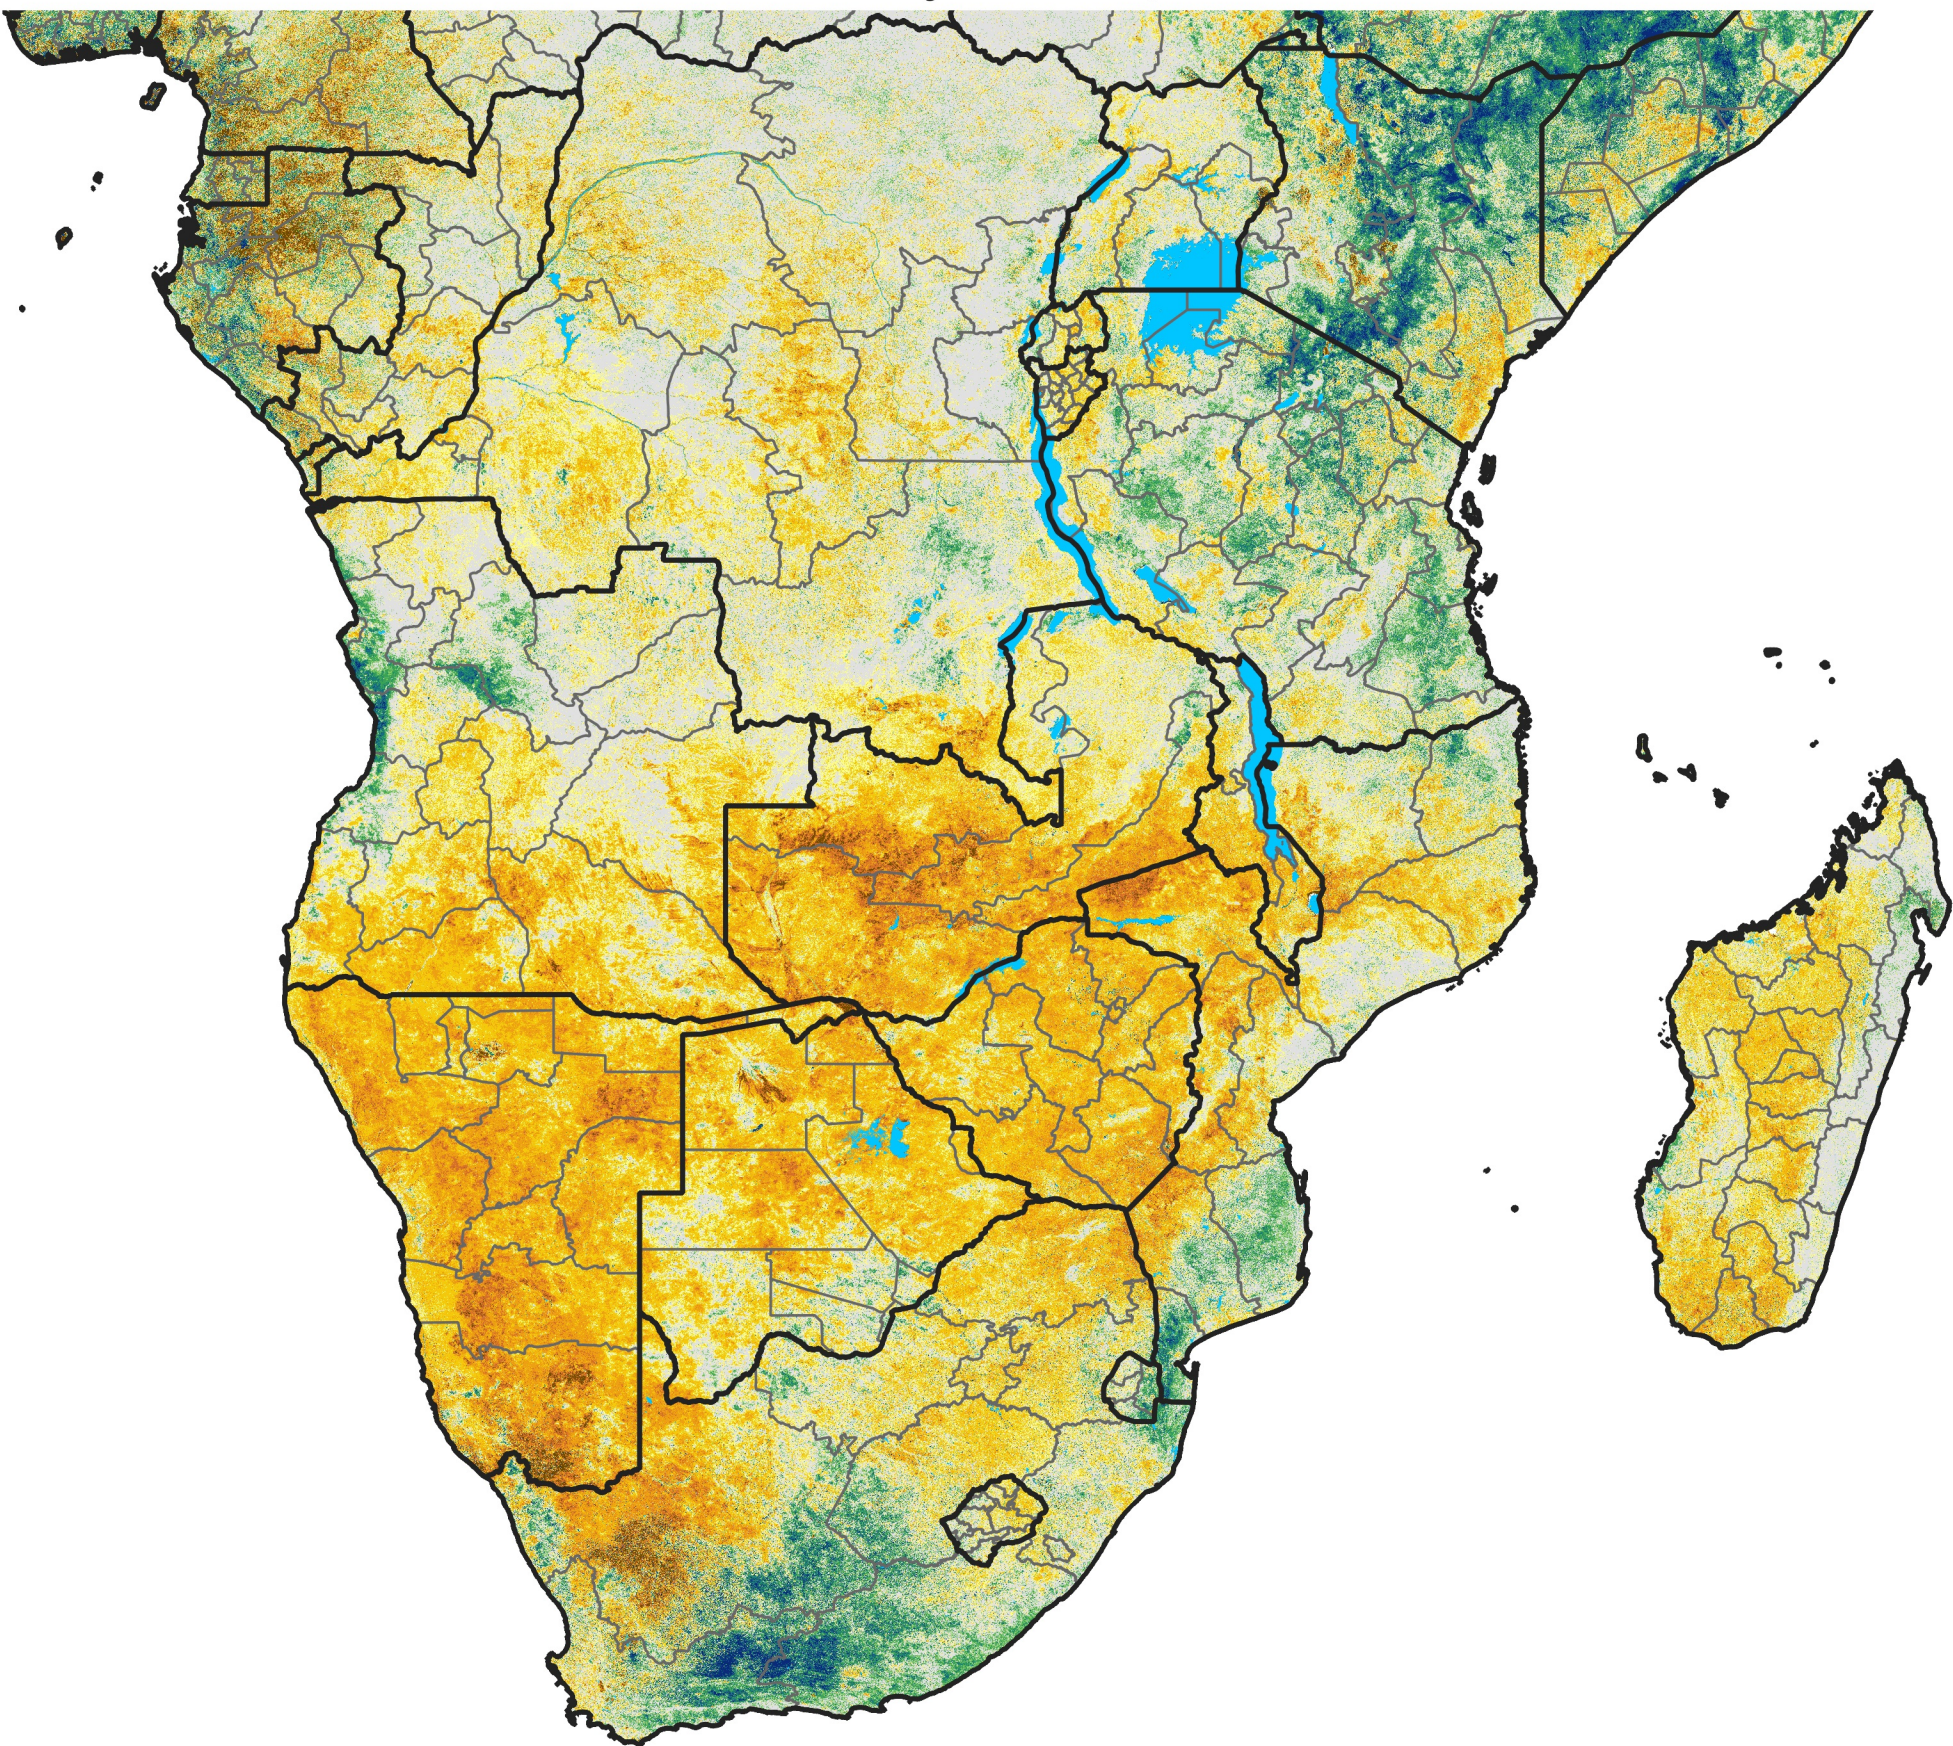

Southern Africa

Percent of Mean NDVI

2024 / Mean (2012 - 2021)

Period 41 / Jul 16 - 25, 2024

Percent of Normal