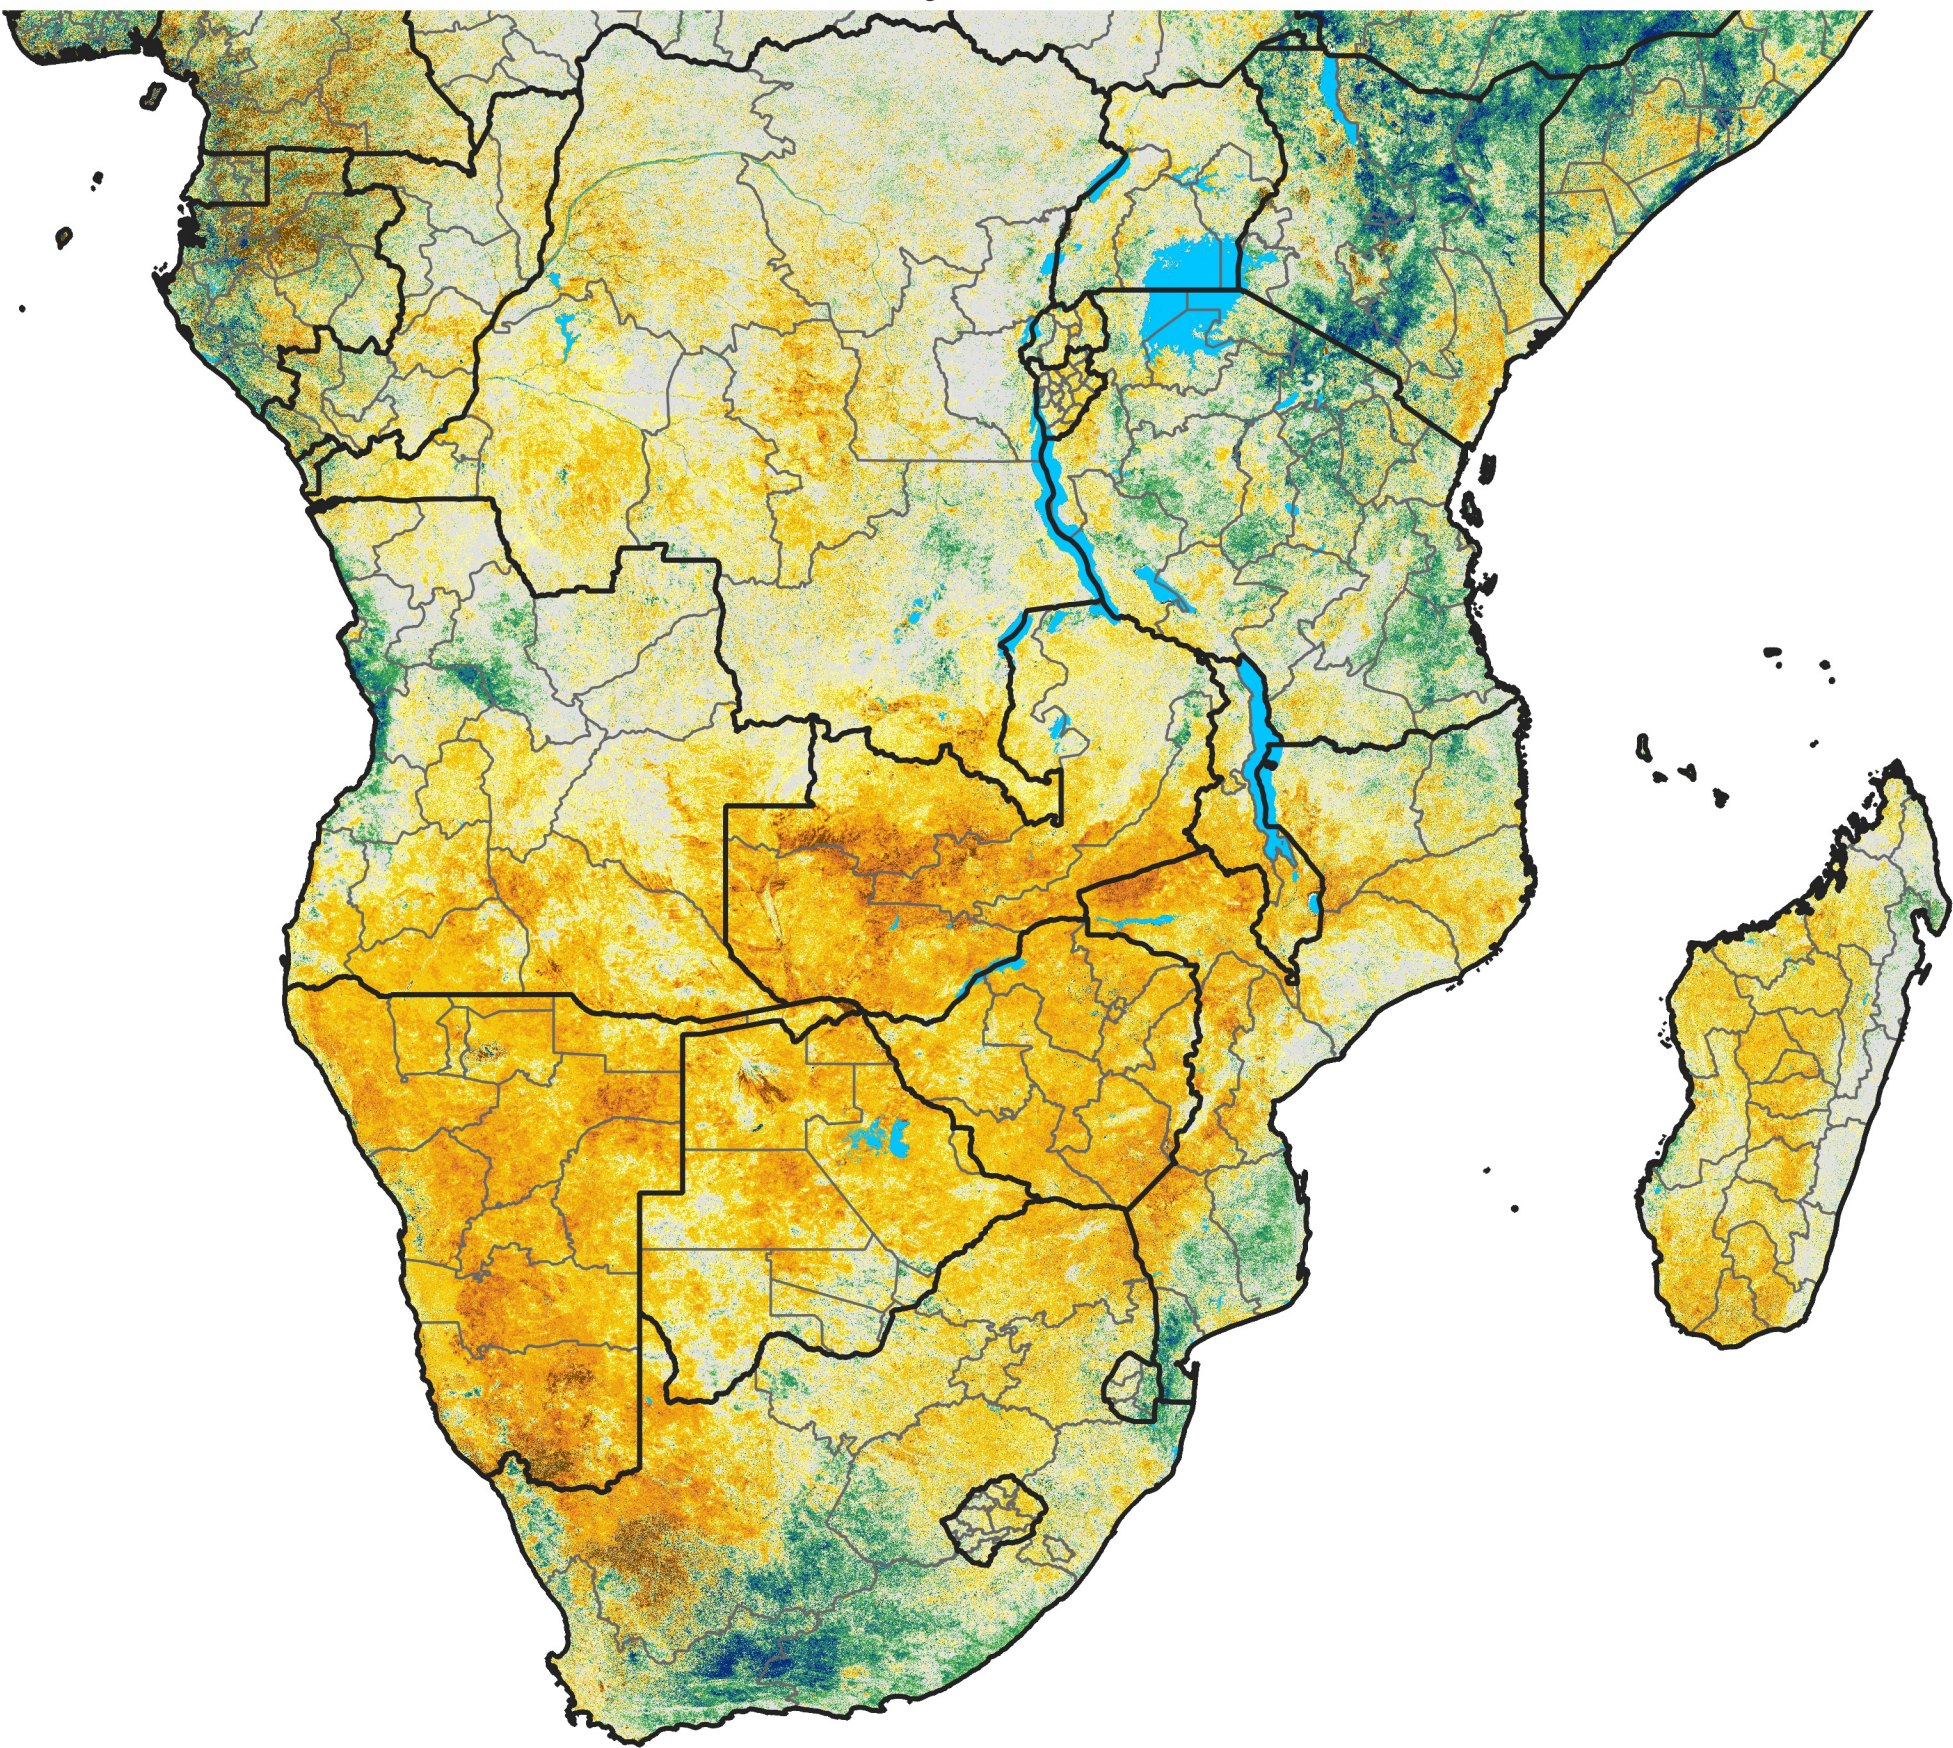

Southern Africa

Percent of Mean NDVI

2024 / Mean (2012 - 2021)

Period 42 / Jul 21 - 31, 2024

Percent of Normal