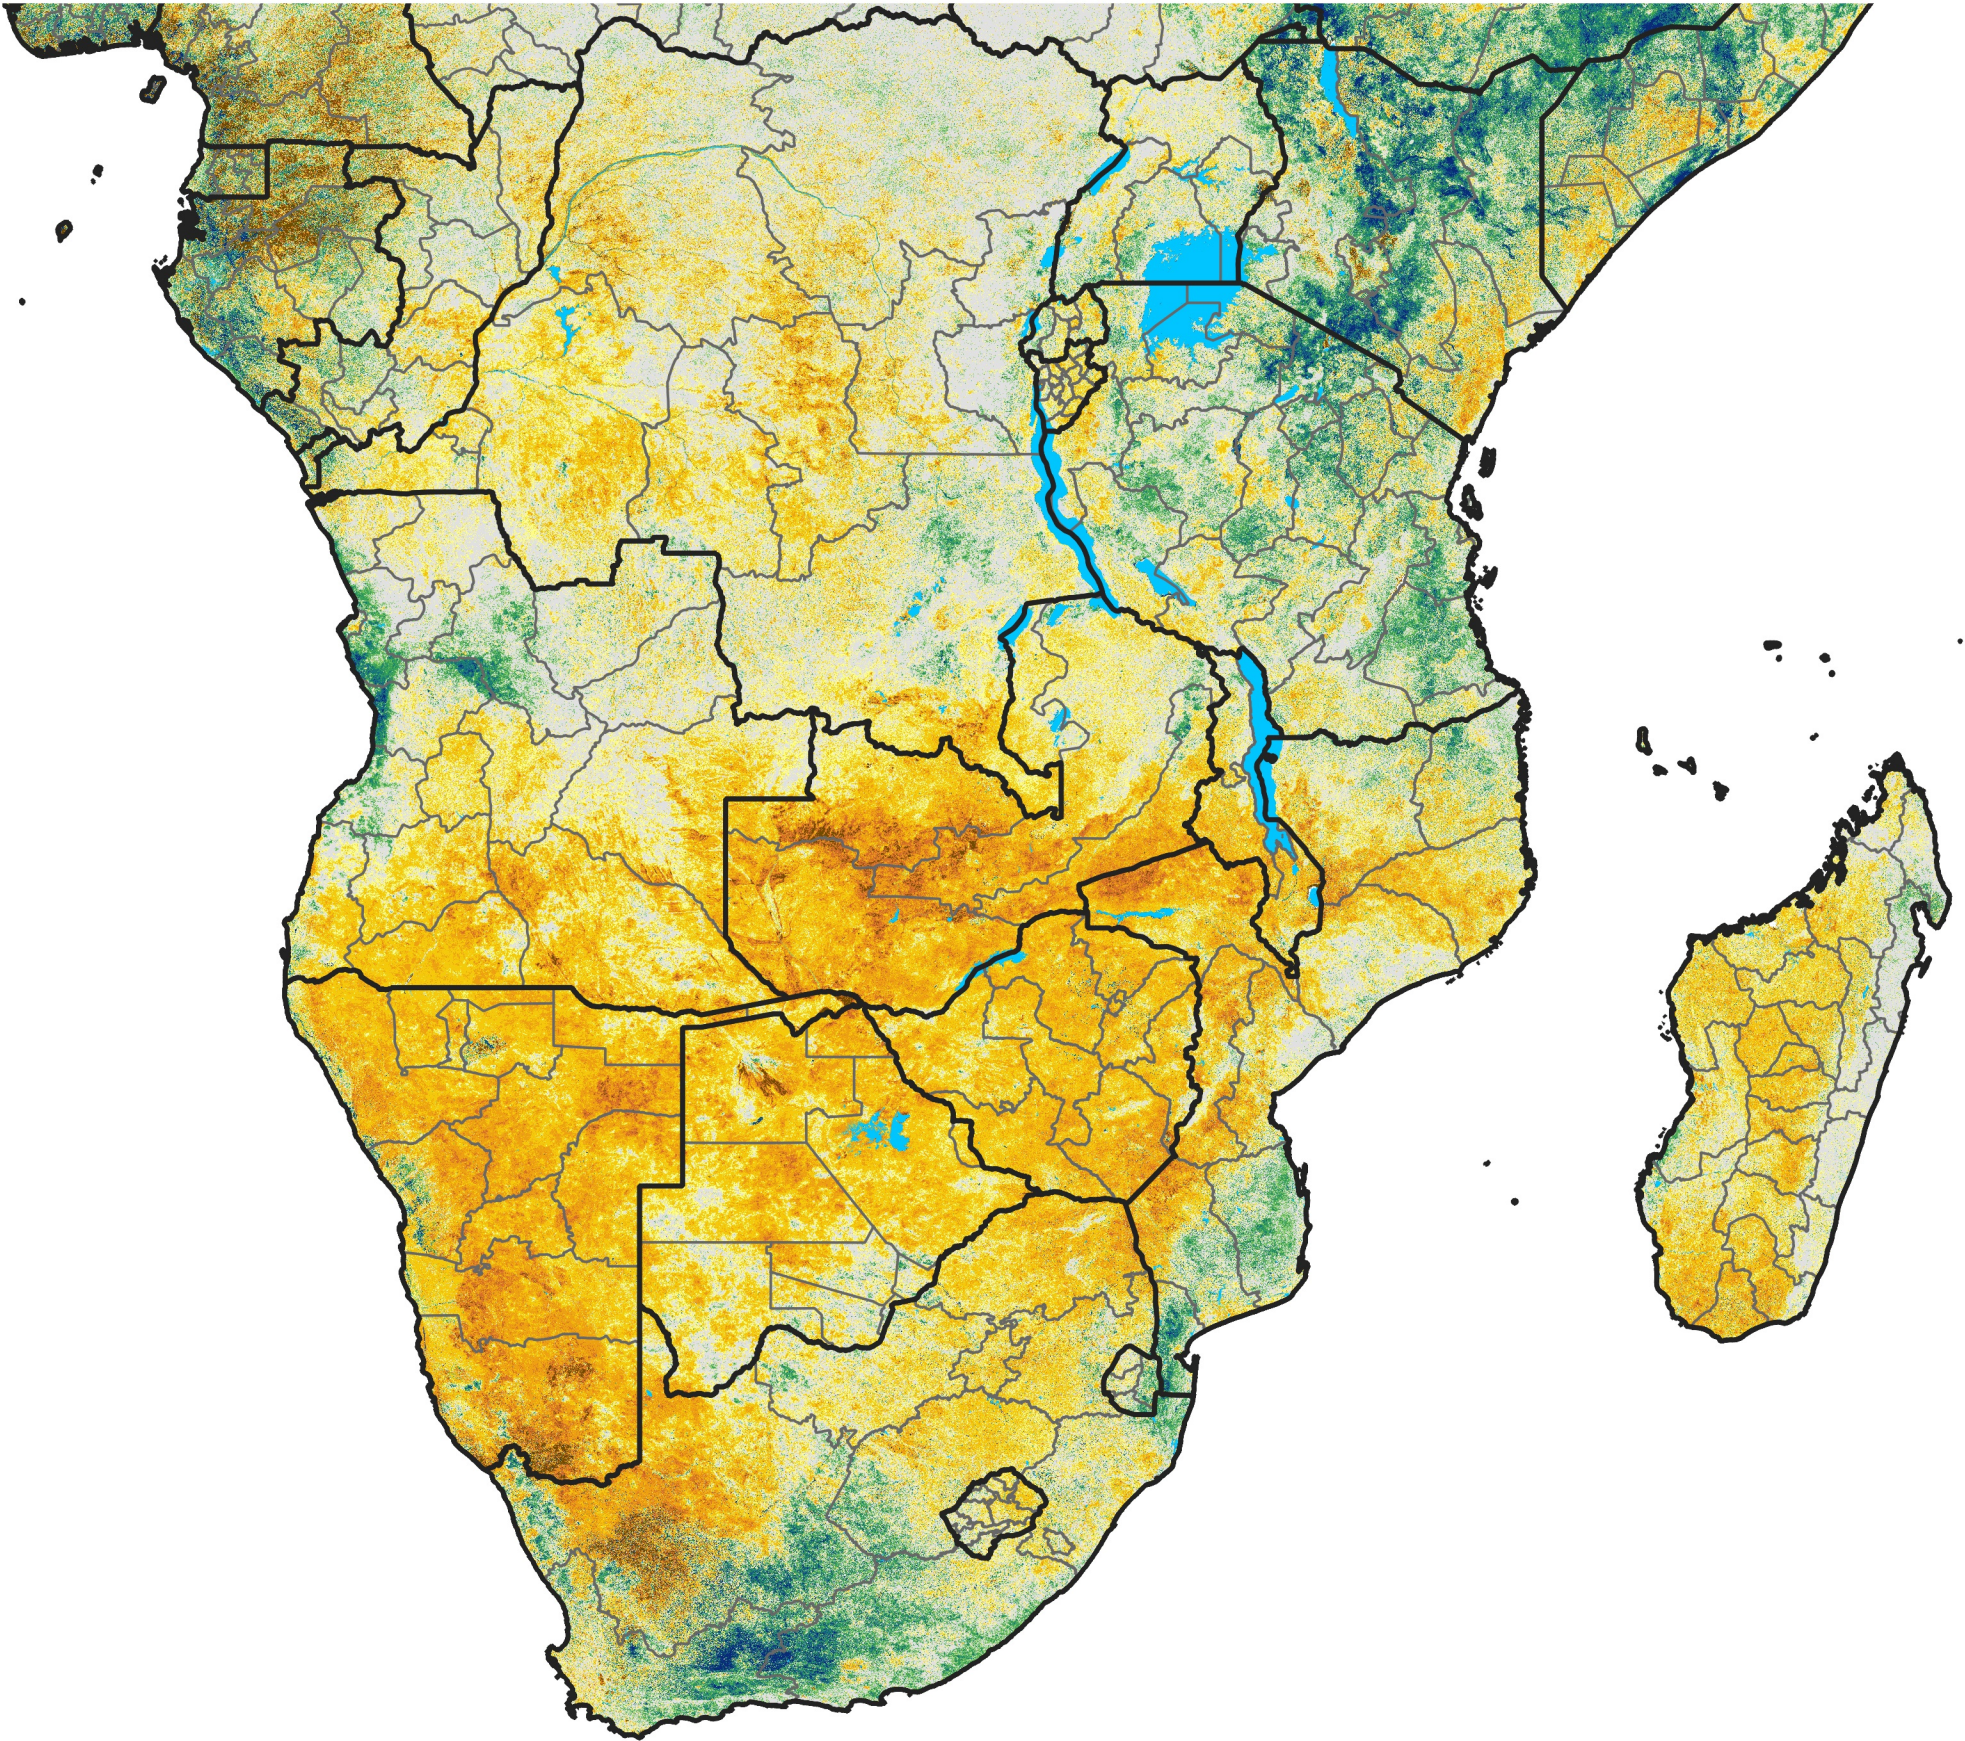

Southern Africa

Percent of Mean NDVI

2024 / Mean (2012 - 2021)

Period 43 / Jul 26 - Aug 05, 2024

Percent of Normal