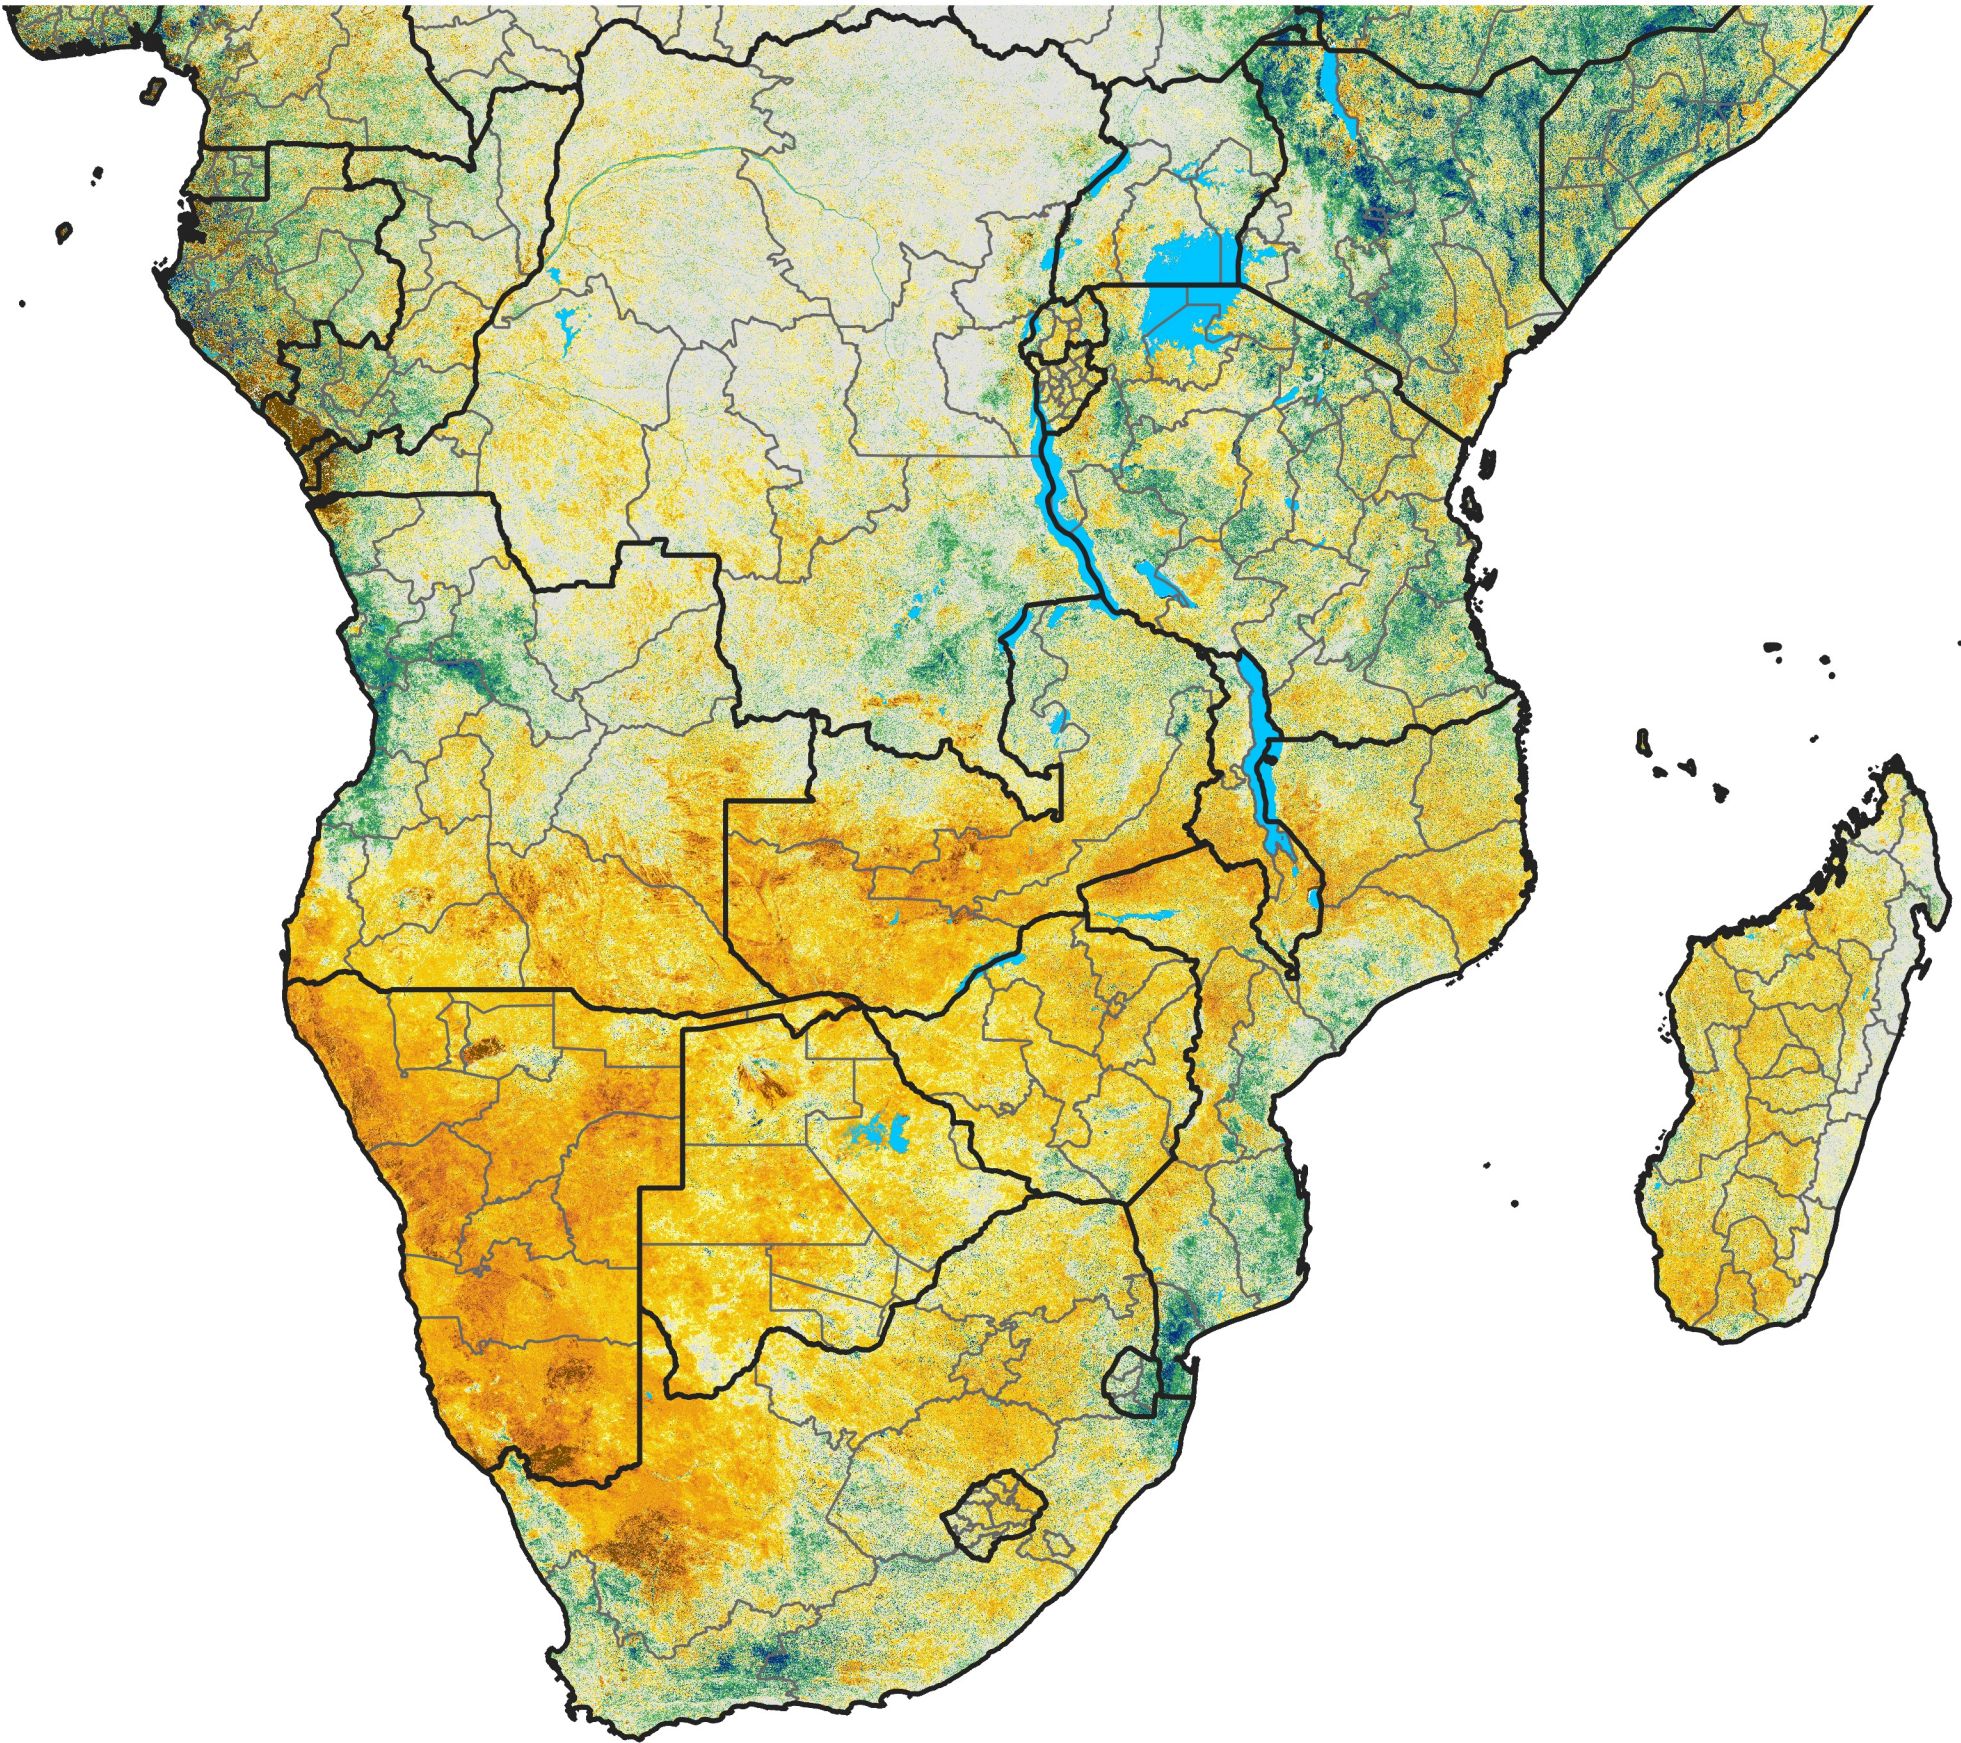

Southern Africa

Percent of Mean NDVI

2024 / Mean (2012 - 2021)
Period 52 / Sep 11 - 20, 2024

Percent of Normal