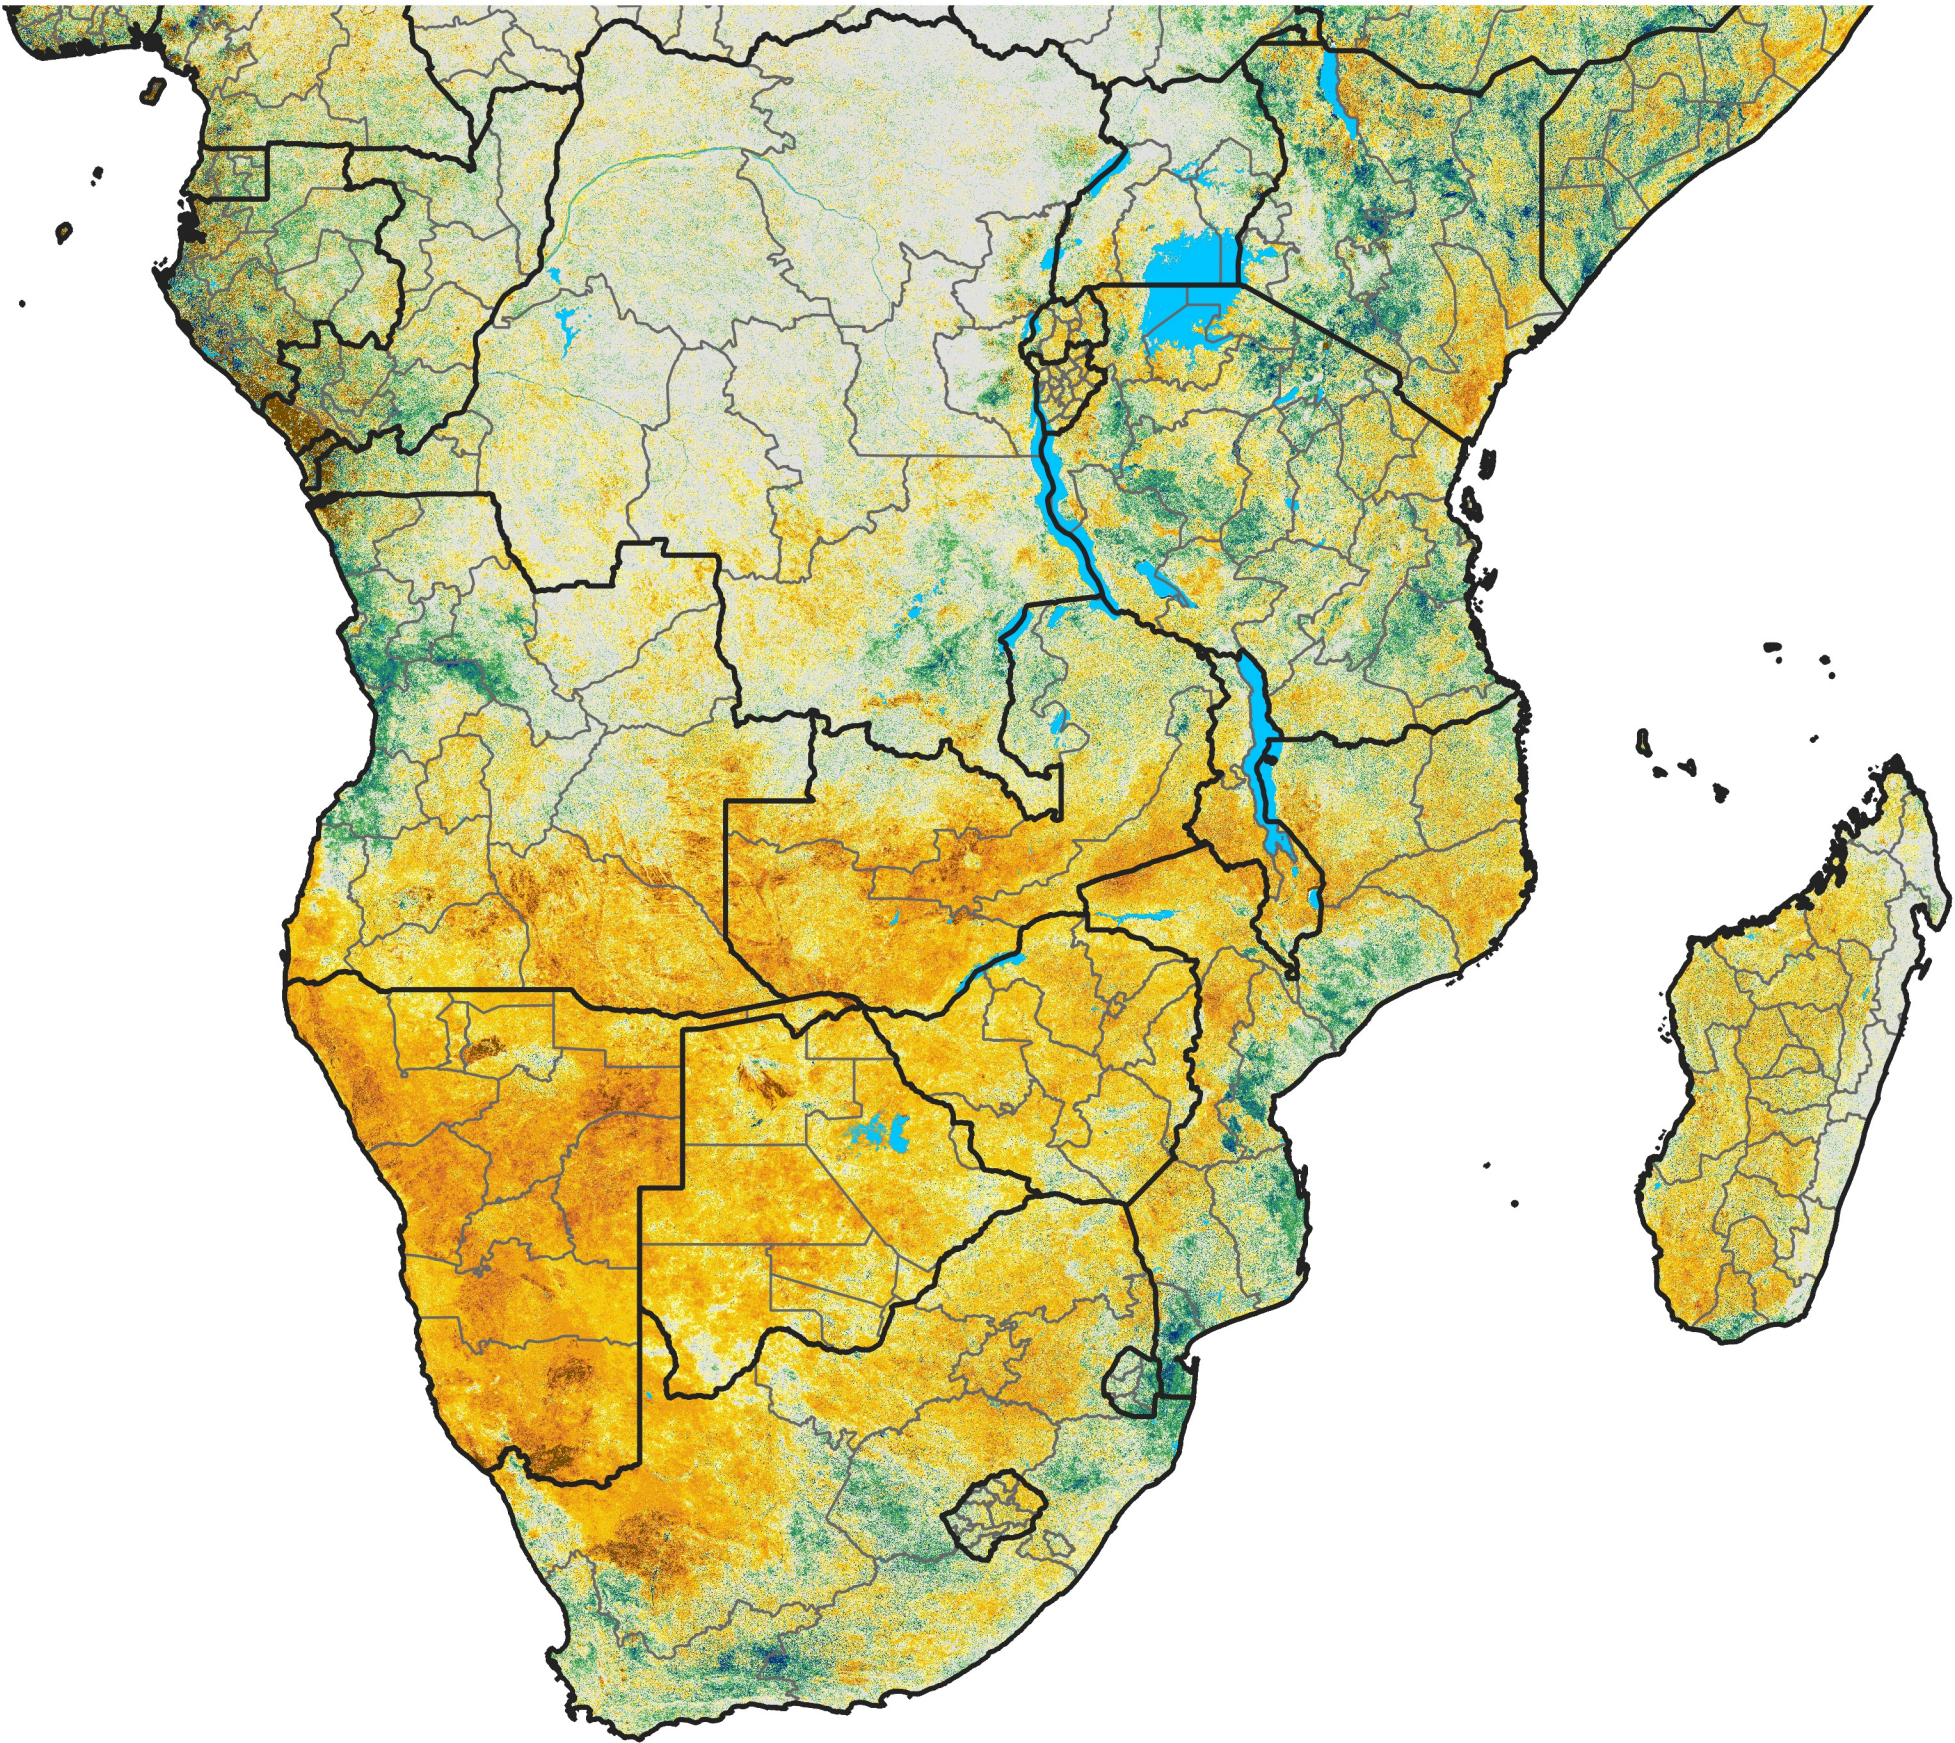

Southern Africa

Percent of Mean NDVI

2024 / Mean (2012 - 2021)

Period 55 / Sep 26 - Oct 05, 2024

Percent of Normal