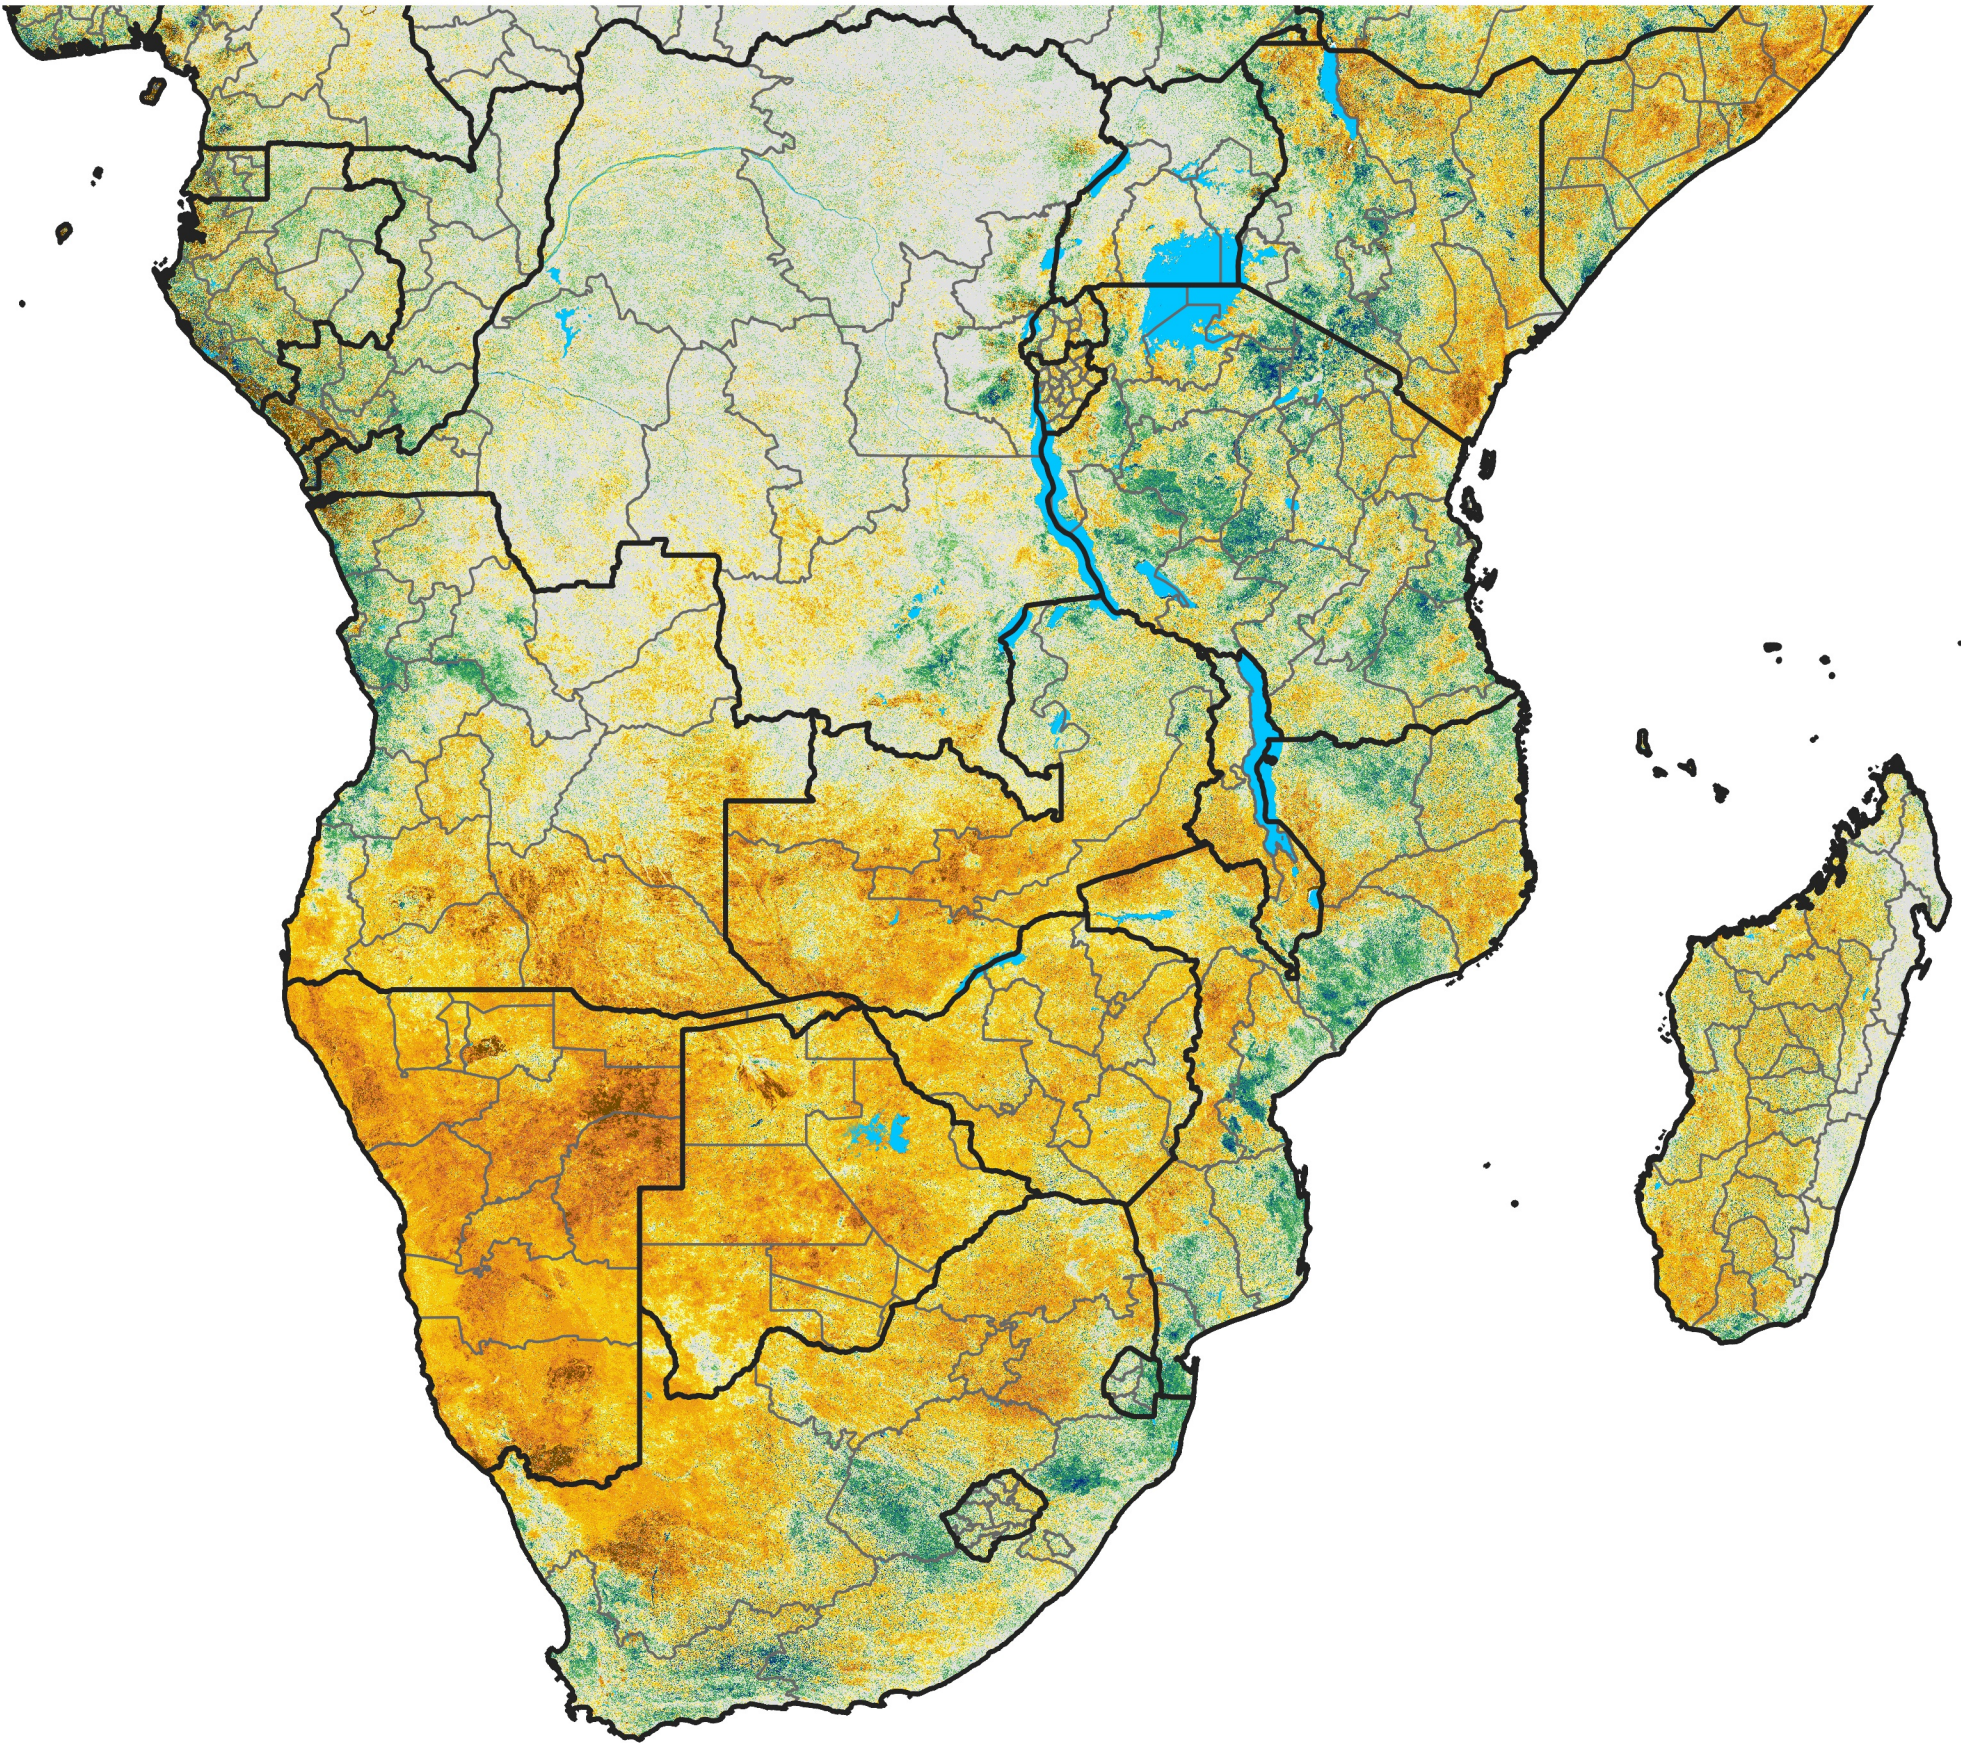

# Southern Africa

## Percent of Mean NDVI

2024 / Mean (2012 - 2021)  
Period 58 / Oct 11 - 20, 2024