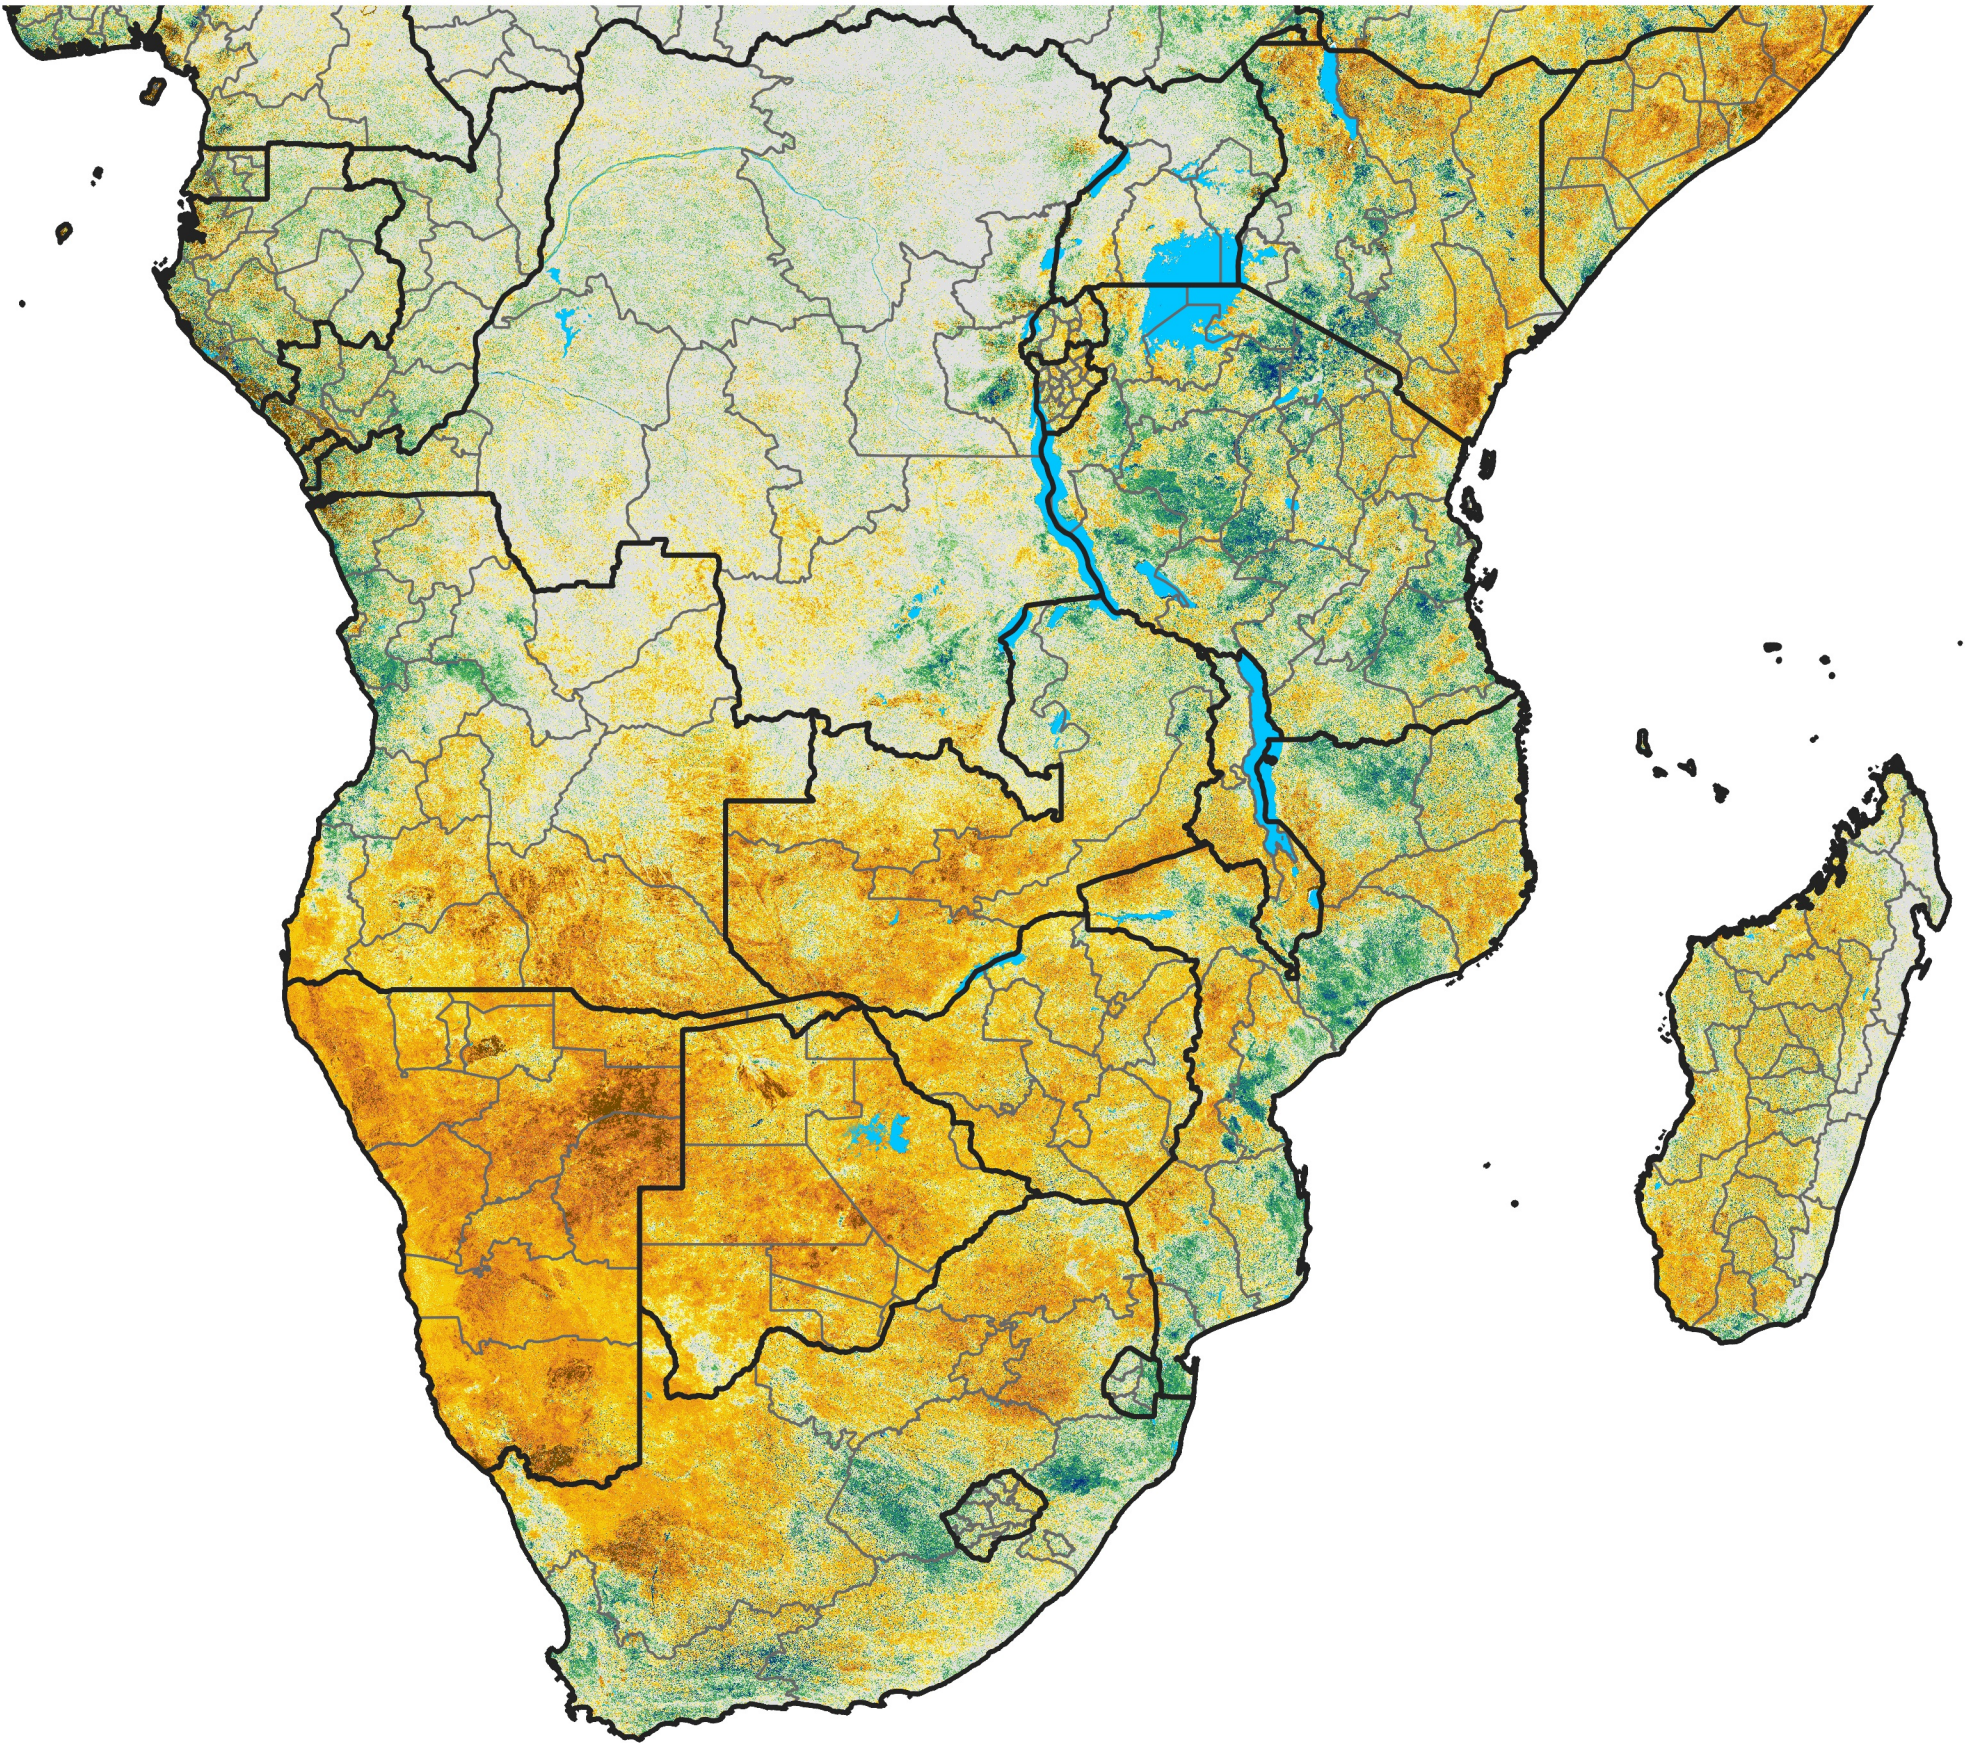

Southern Africa

Percent of Mean NDVI

2024 / Mean (2012 - 2021)
Period 59 / Oct 16 - 25, 2024

Percent of Normal