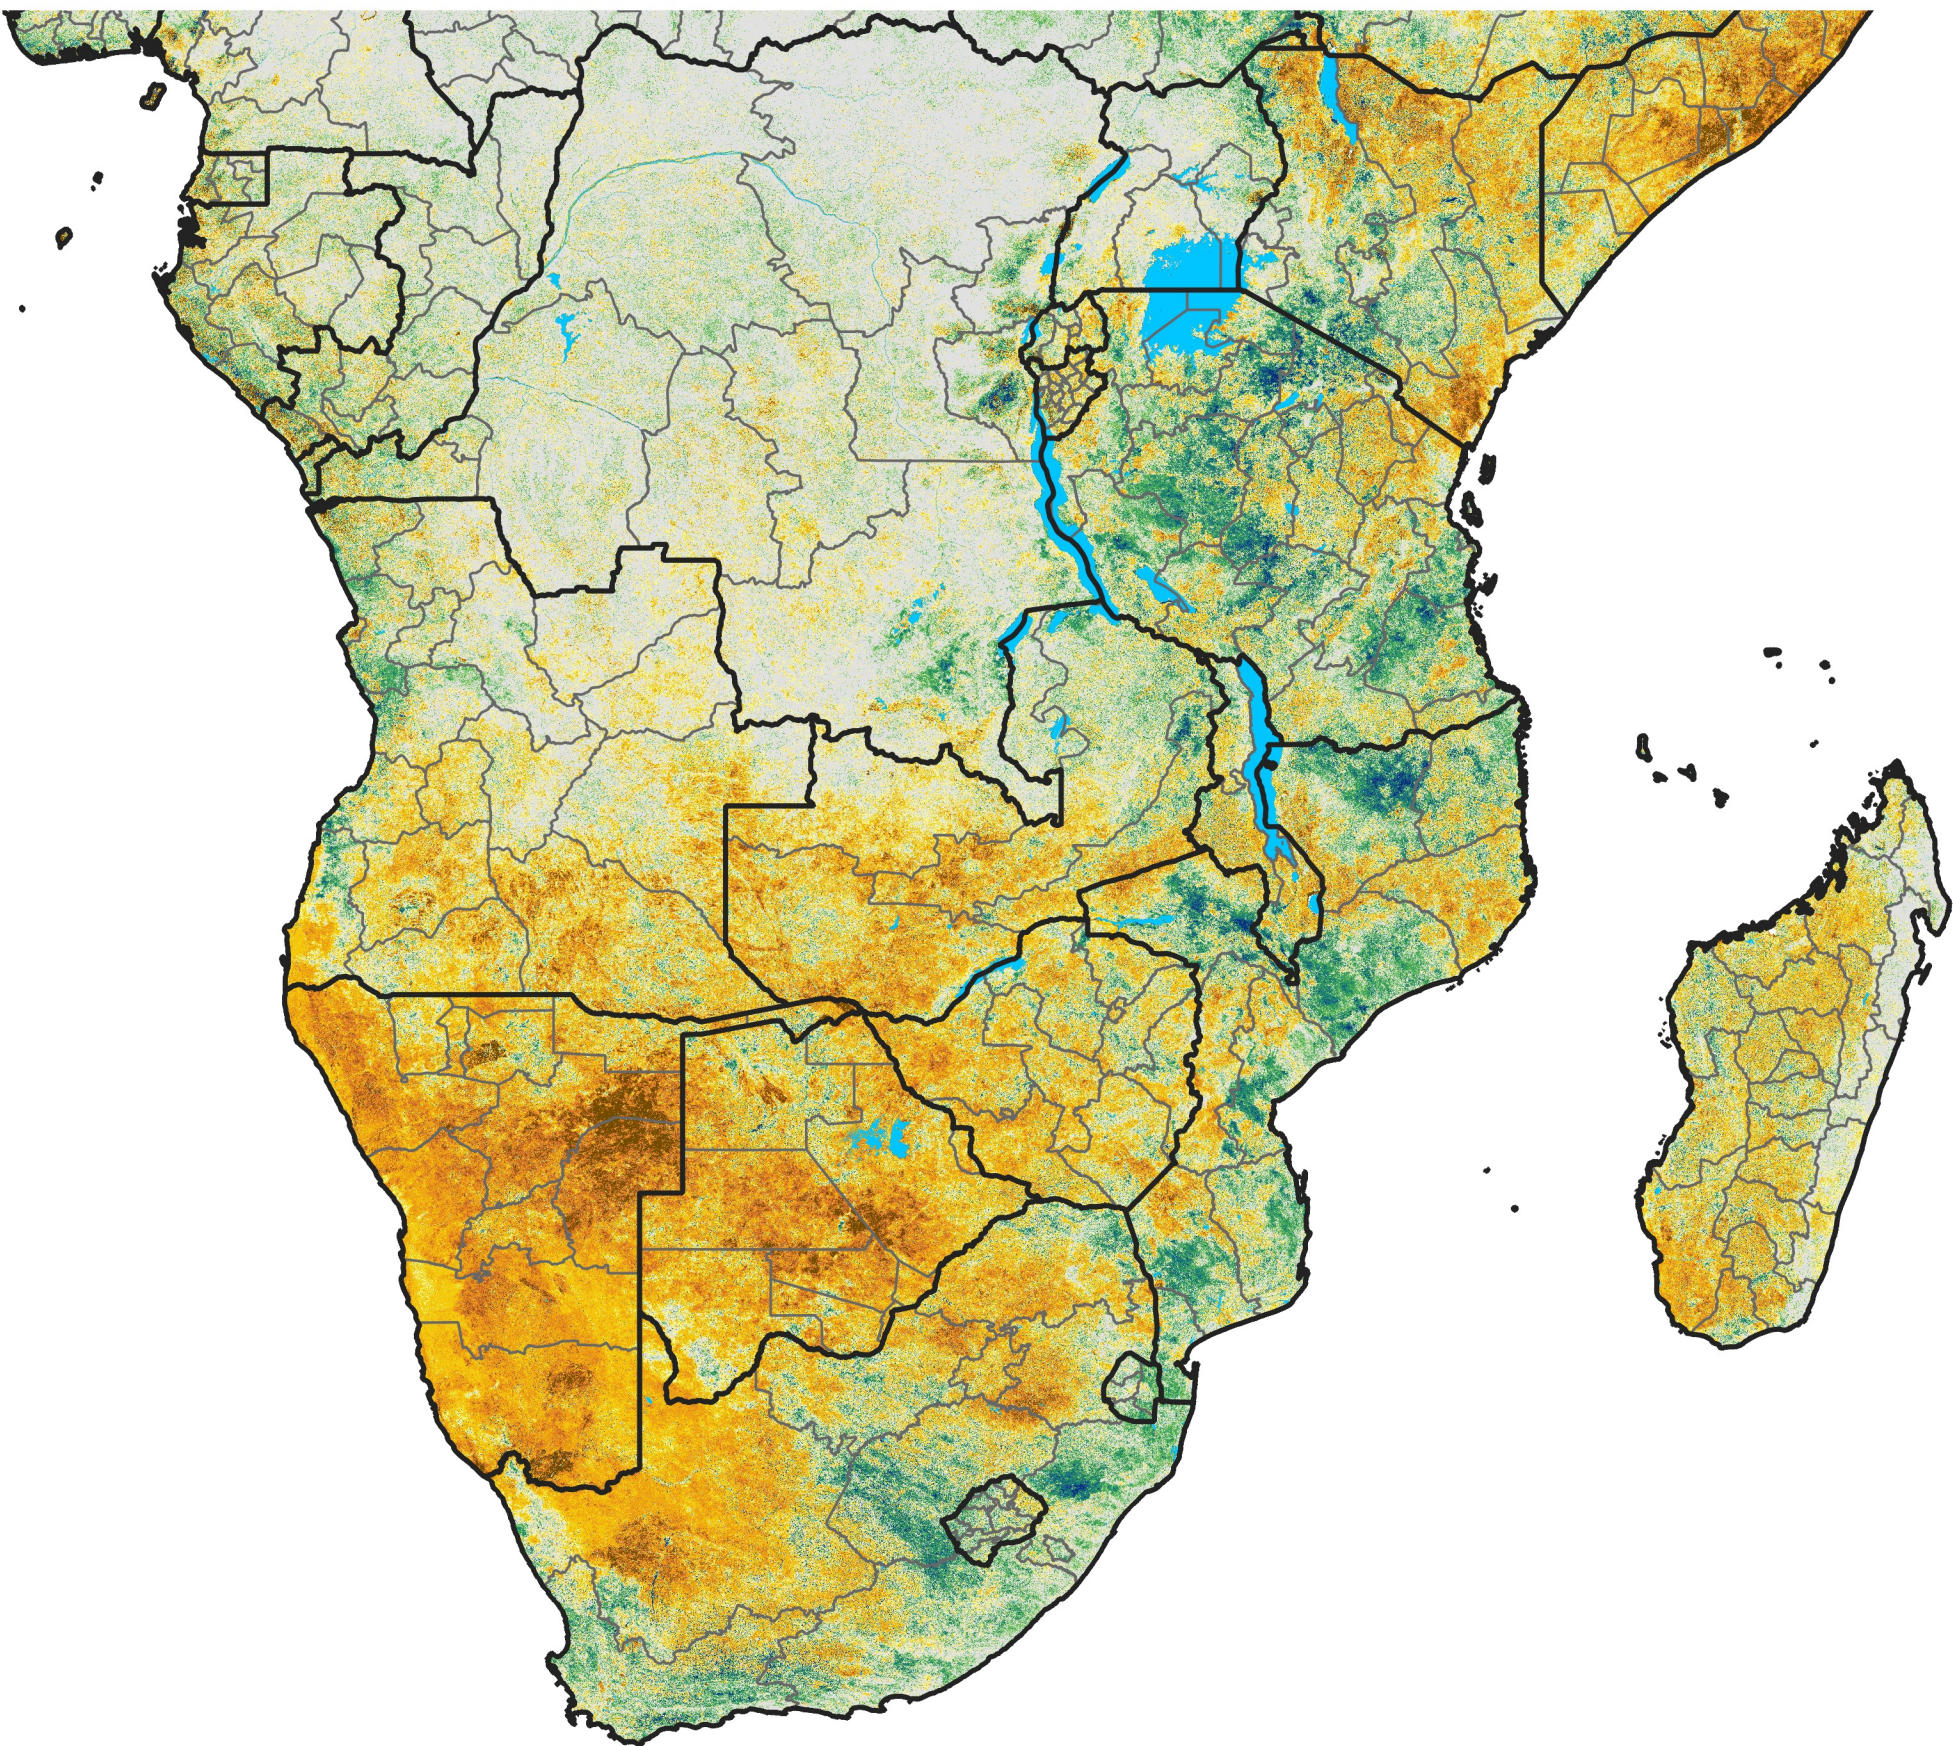

Southern Africa

Percent of Mean NDVI

2024 / Mean (2012 - 2021)
Period 62 / Nov 01 - 10, 2024

Percent of Normal