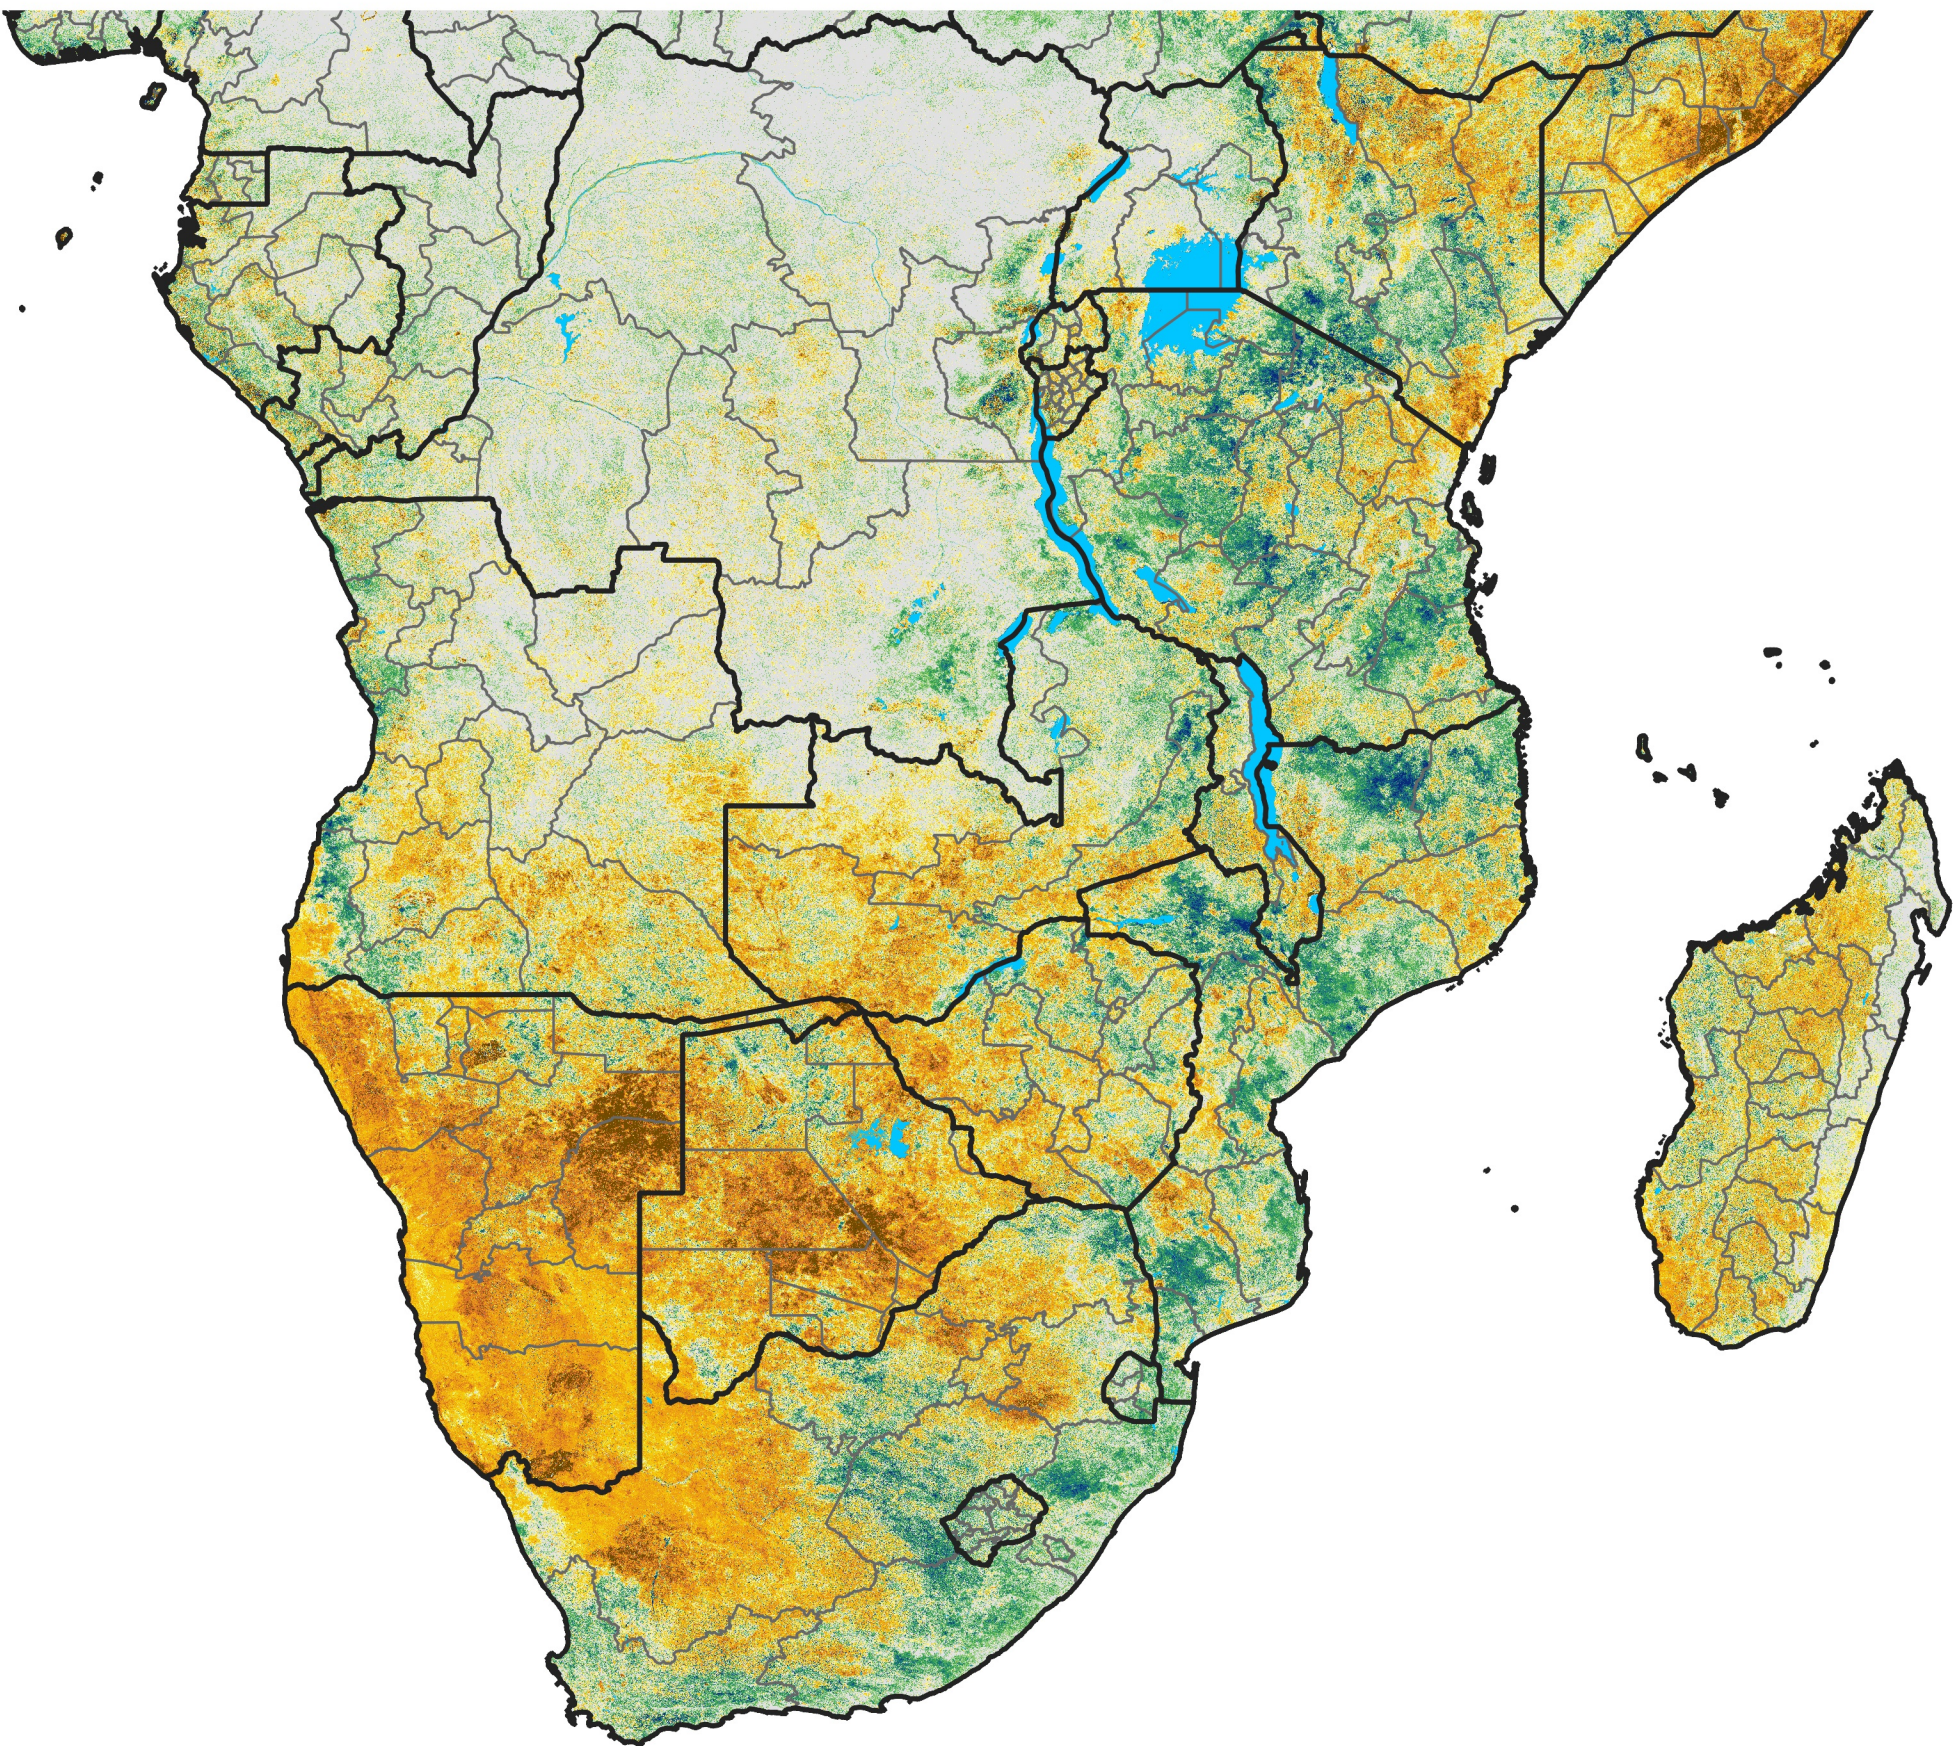

Southern Africa

Percent of Mean NDVI

2024 / Mean (2012 - 2021)
Period 64 / Nov 11 - 20, 2024

Percent of Normal