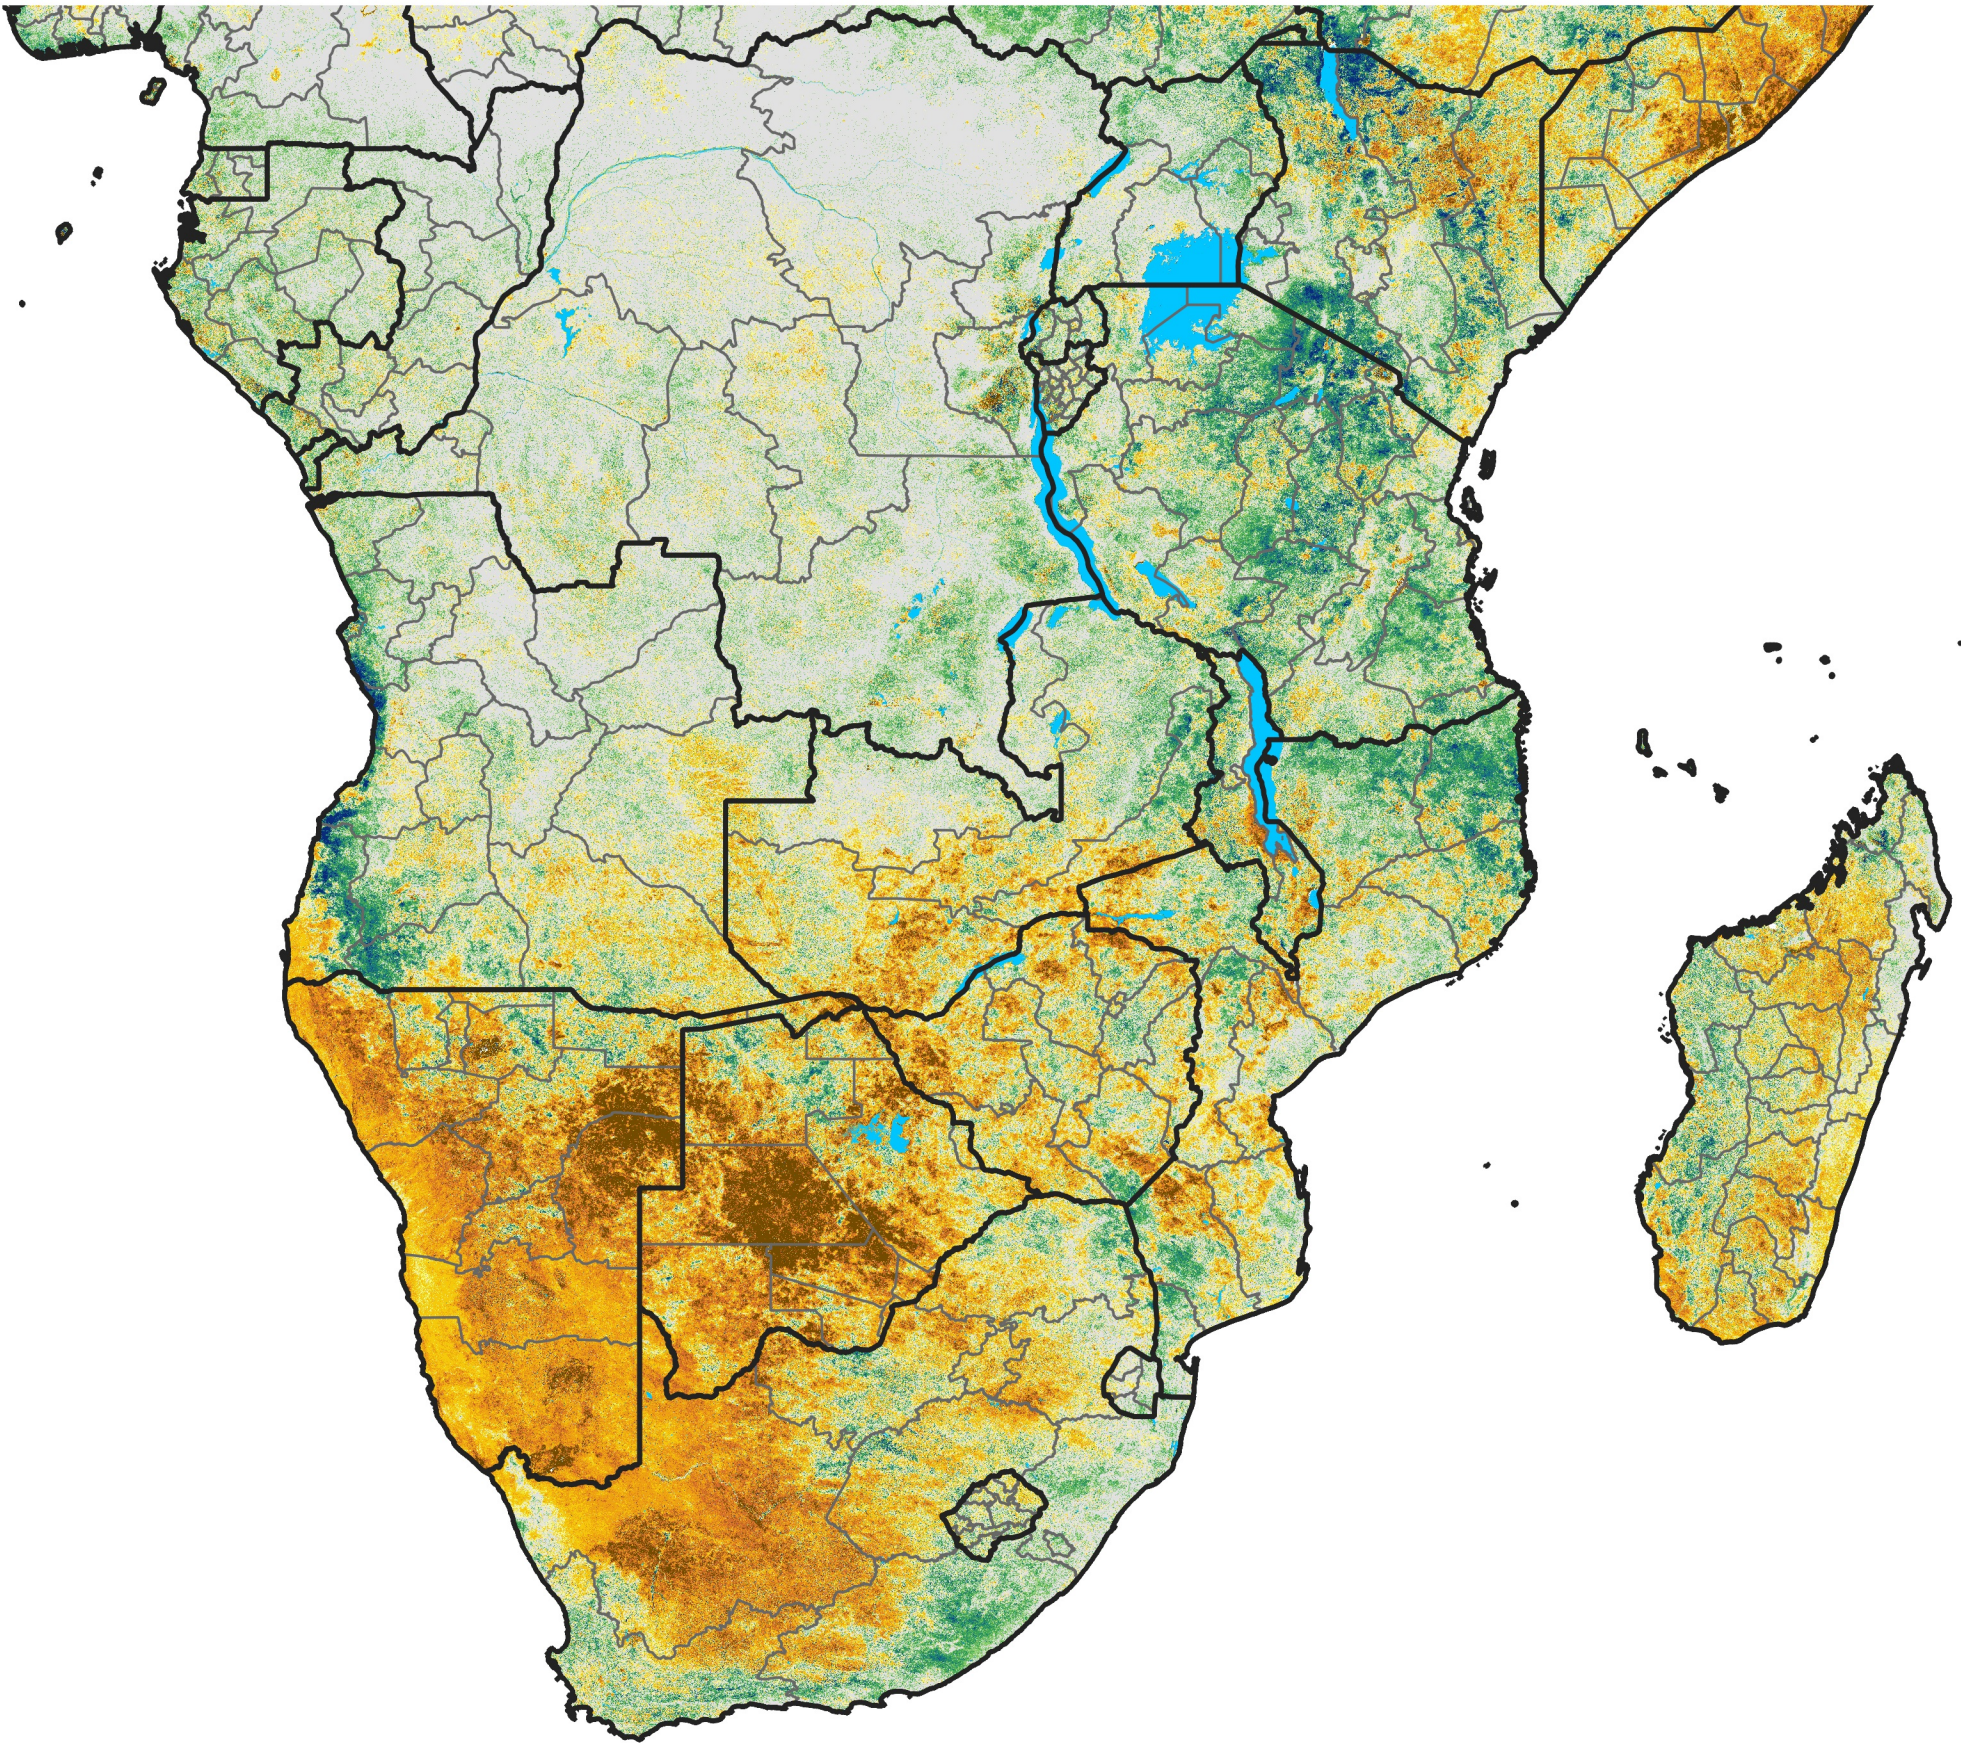

# Southern Africa

## Percent of Mean NDVI

2024 / Mean (2012 - 2021)  
Period 70 / Dec 11 - 20, 2024