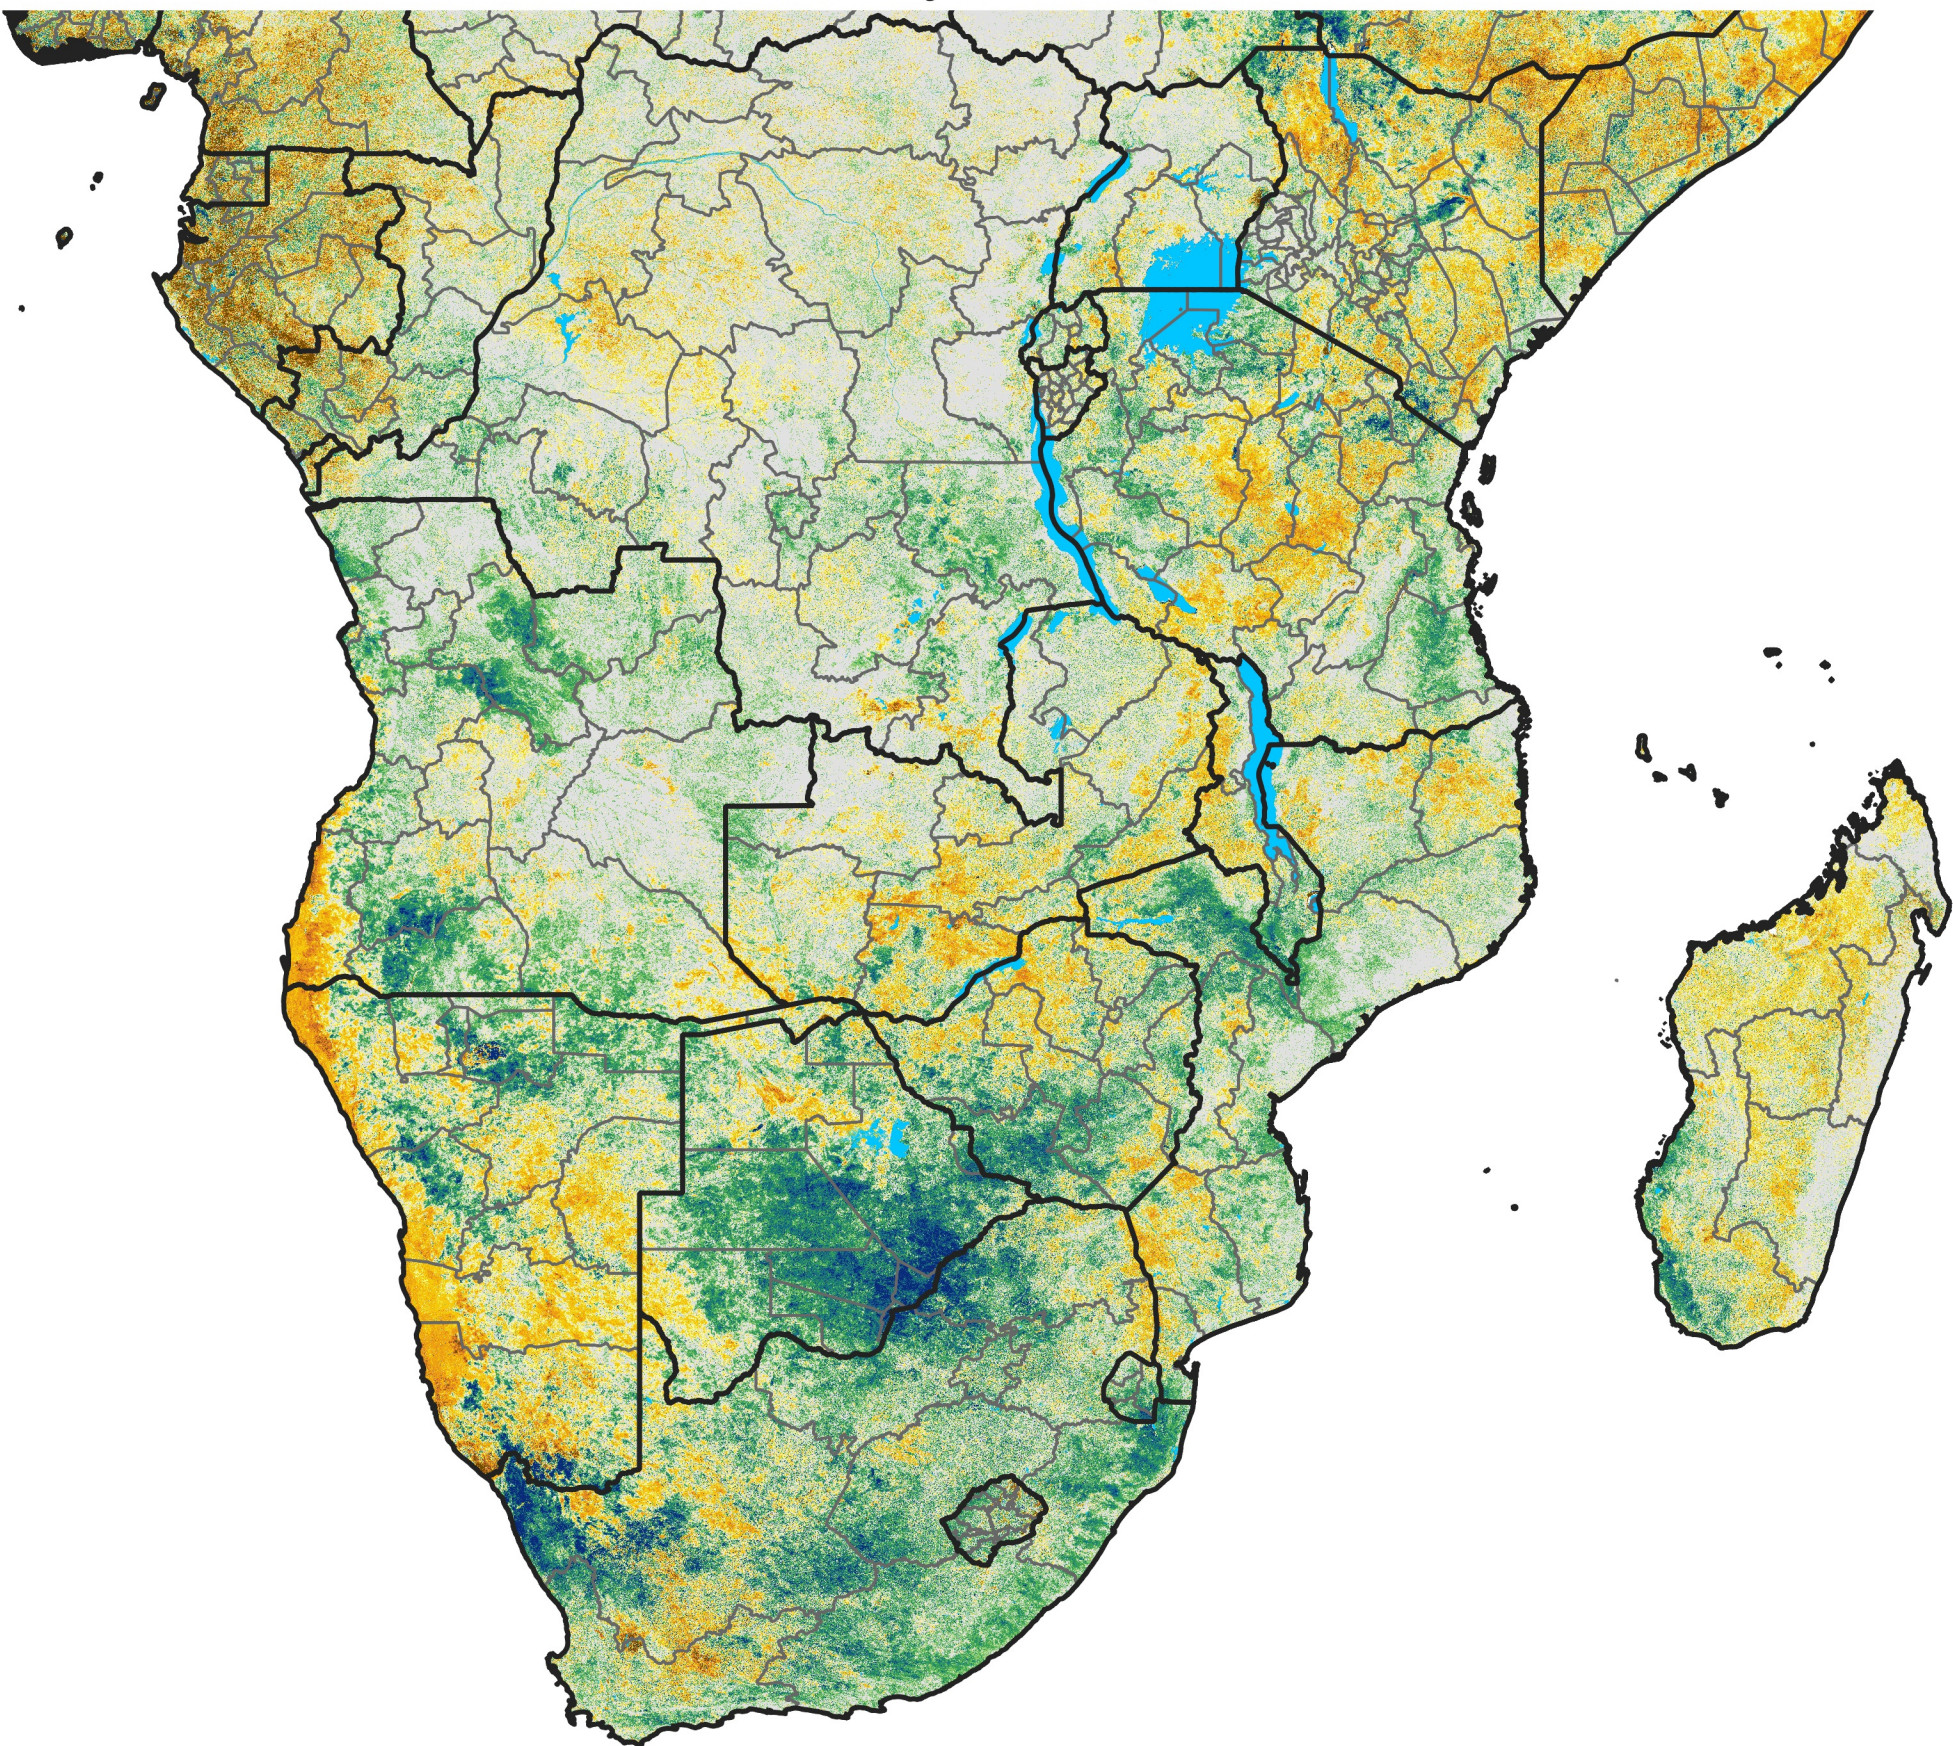

Southern Africa

Percent of Mean NDVI

2025 / Mean (2012 - 2021)

Period 39 / Jul 06 - 15, 2025

Percent of Normal