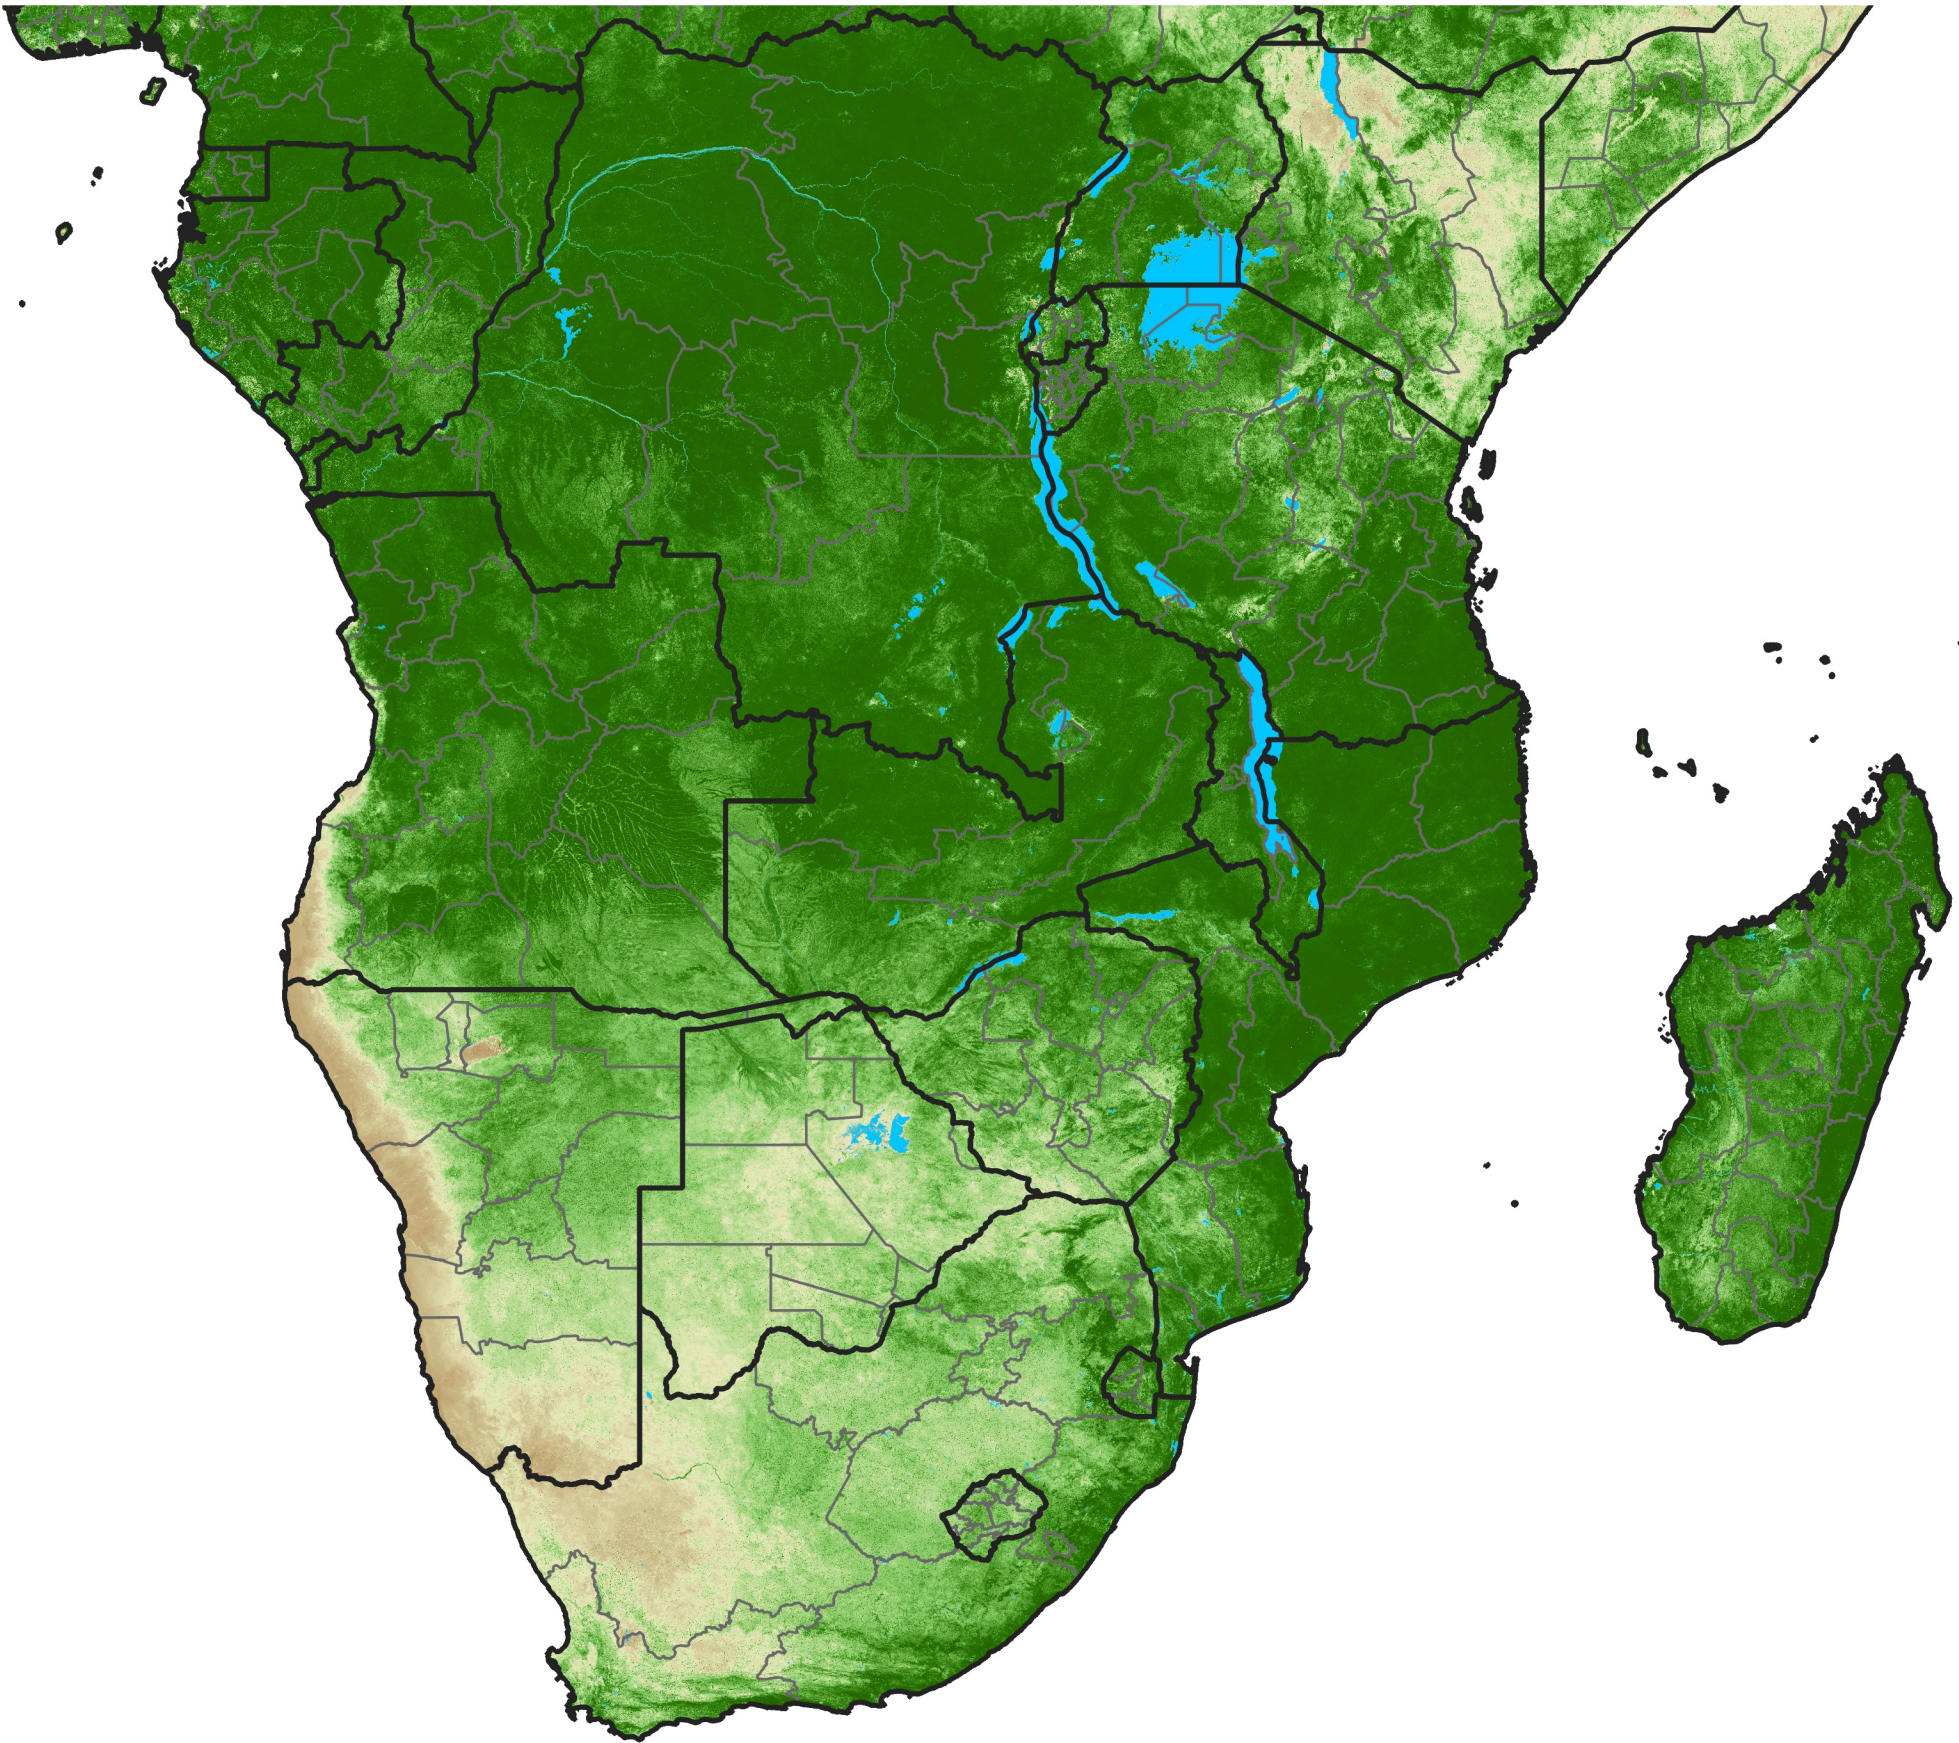

# Southern Africa

## Temporally Smoothed NDVI

Period 25 / Apr 26 - May 05, 2012

NDVI

0.1 0.2 0.3 0.4 0.5 0.6 0.7 0.8 0.9

Sparse

Moderate

Dense