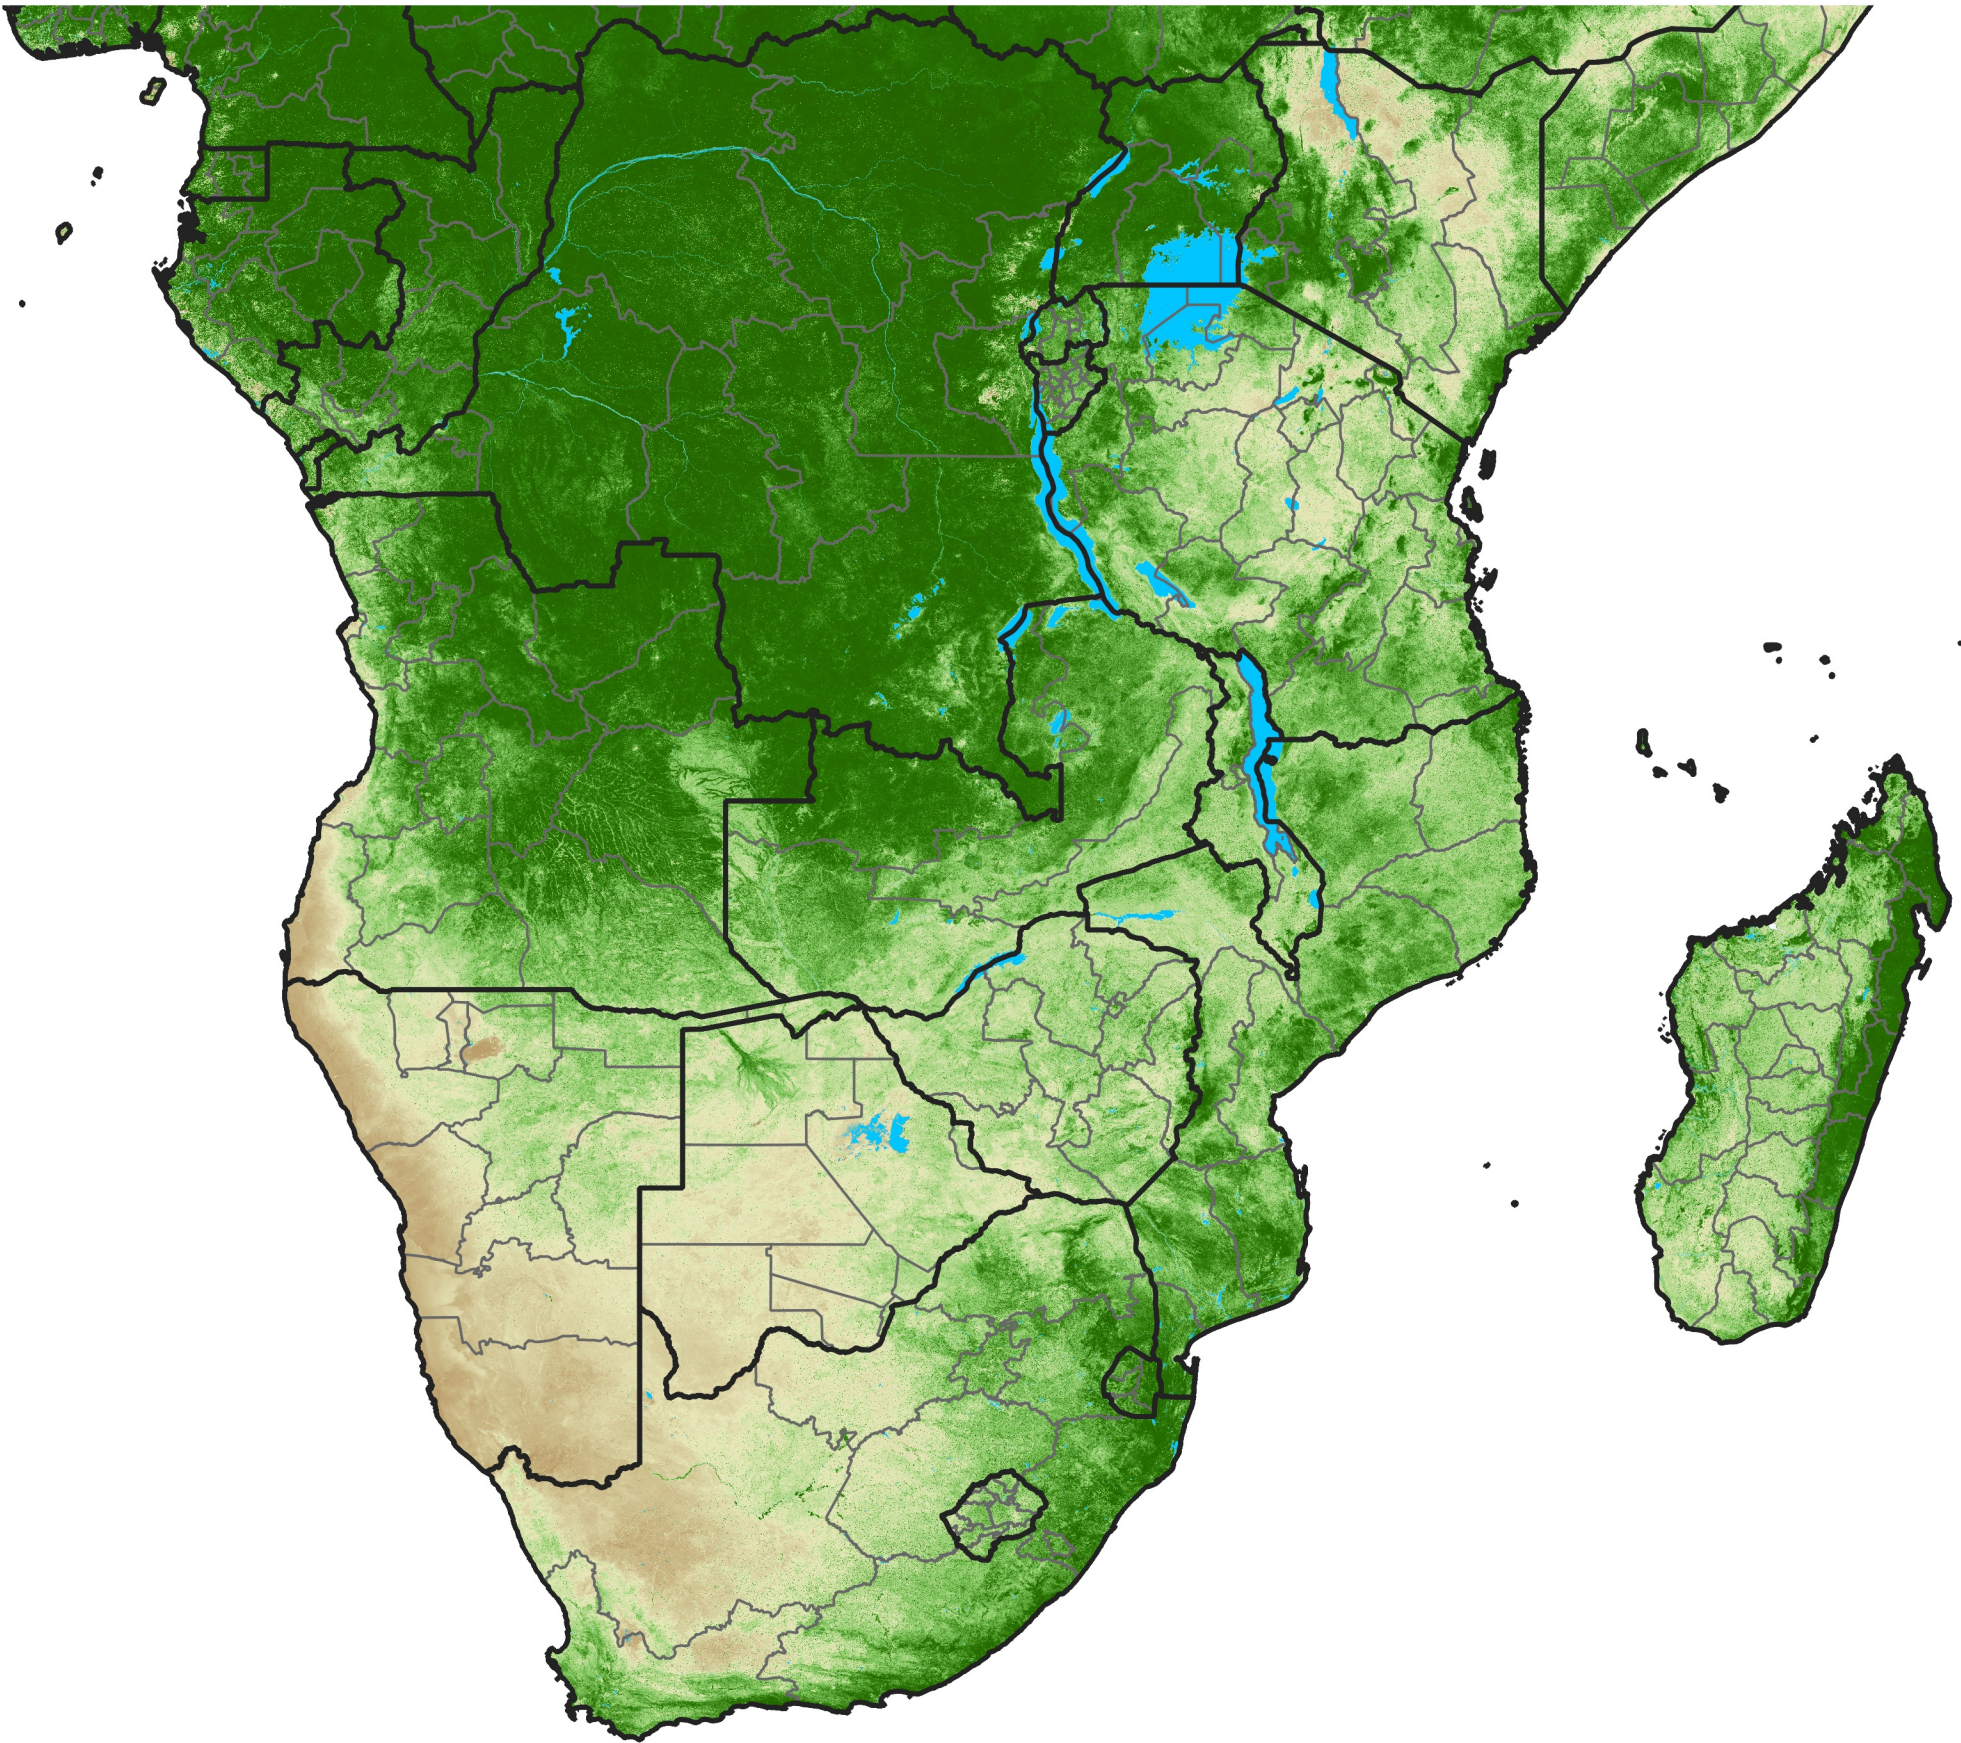

Southern Africa Temporally Smoothed NDVI

Period 60 / Oct 21 - 31, 2012

NDVI

0.1 0.2 0.3 0.4 0.5 0.6 0.7 0.8 0.9

Sparse

Moderate

Dense