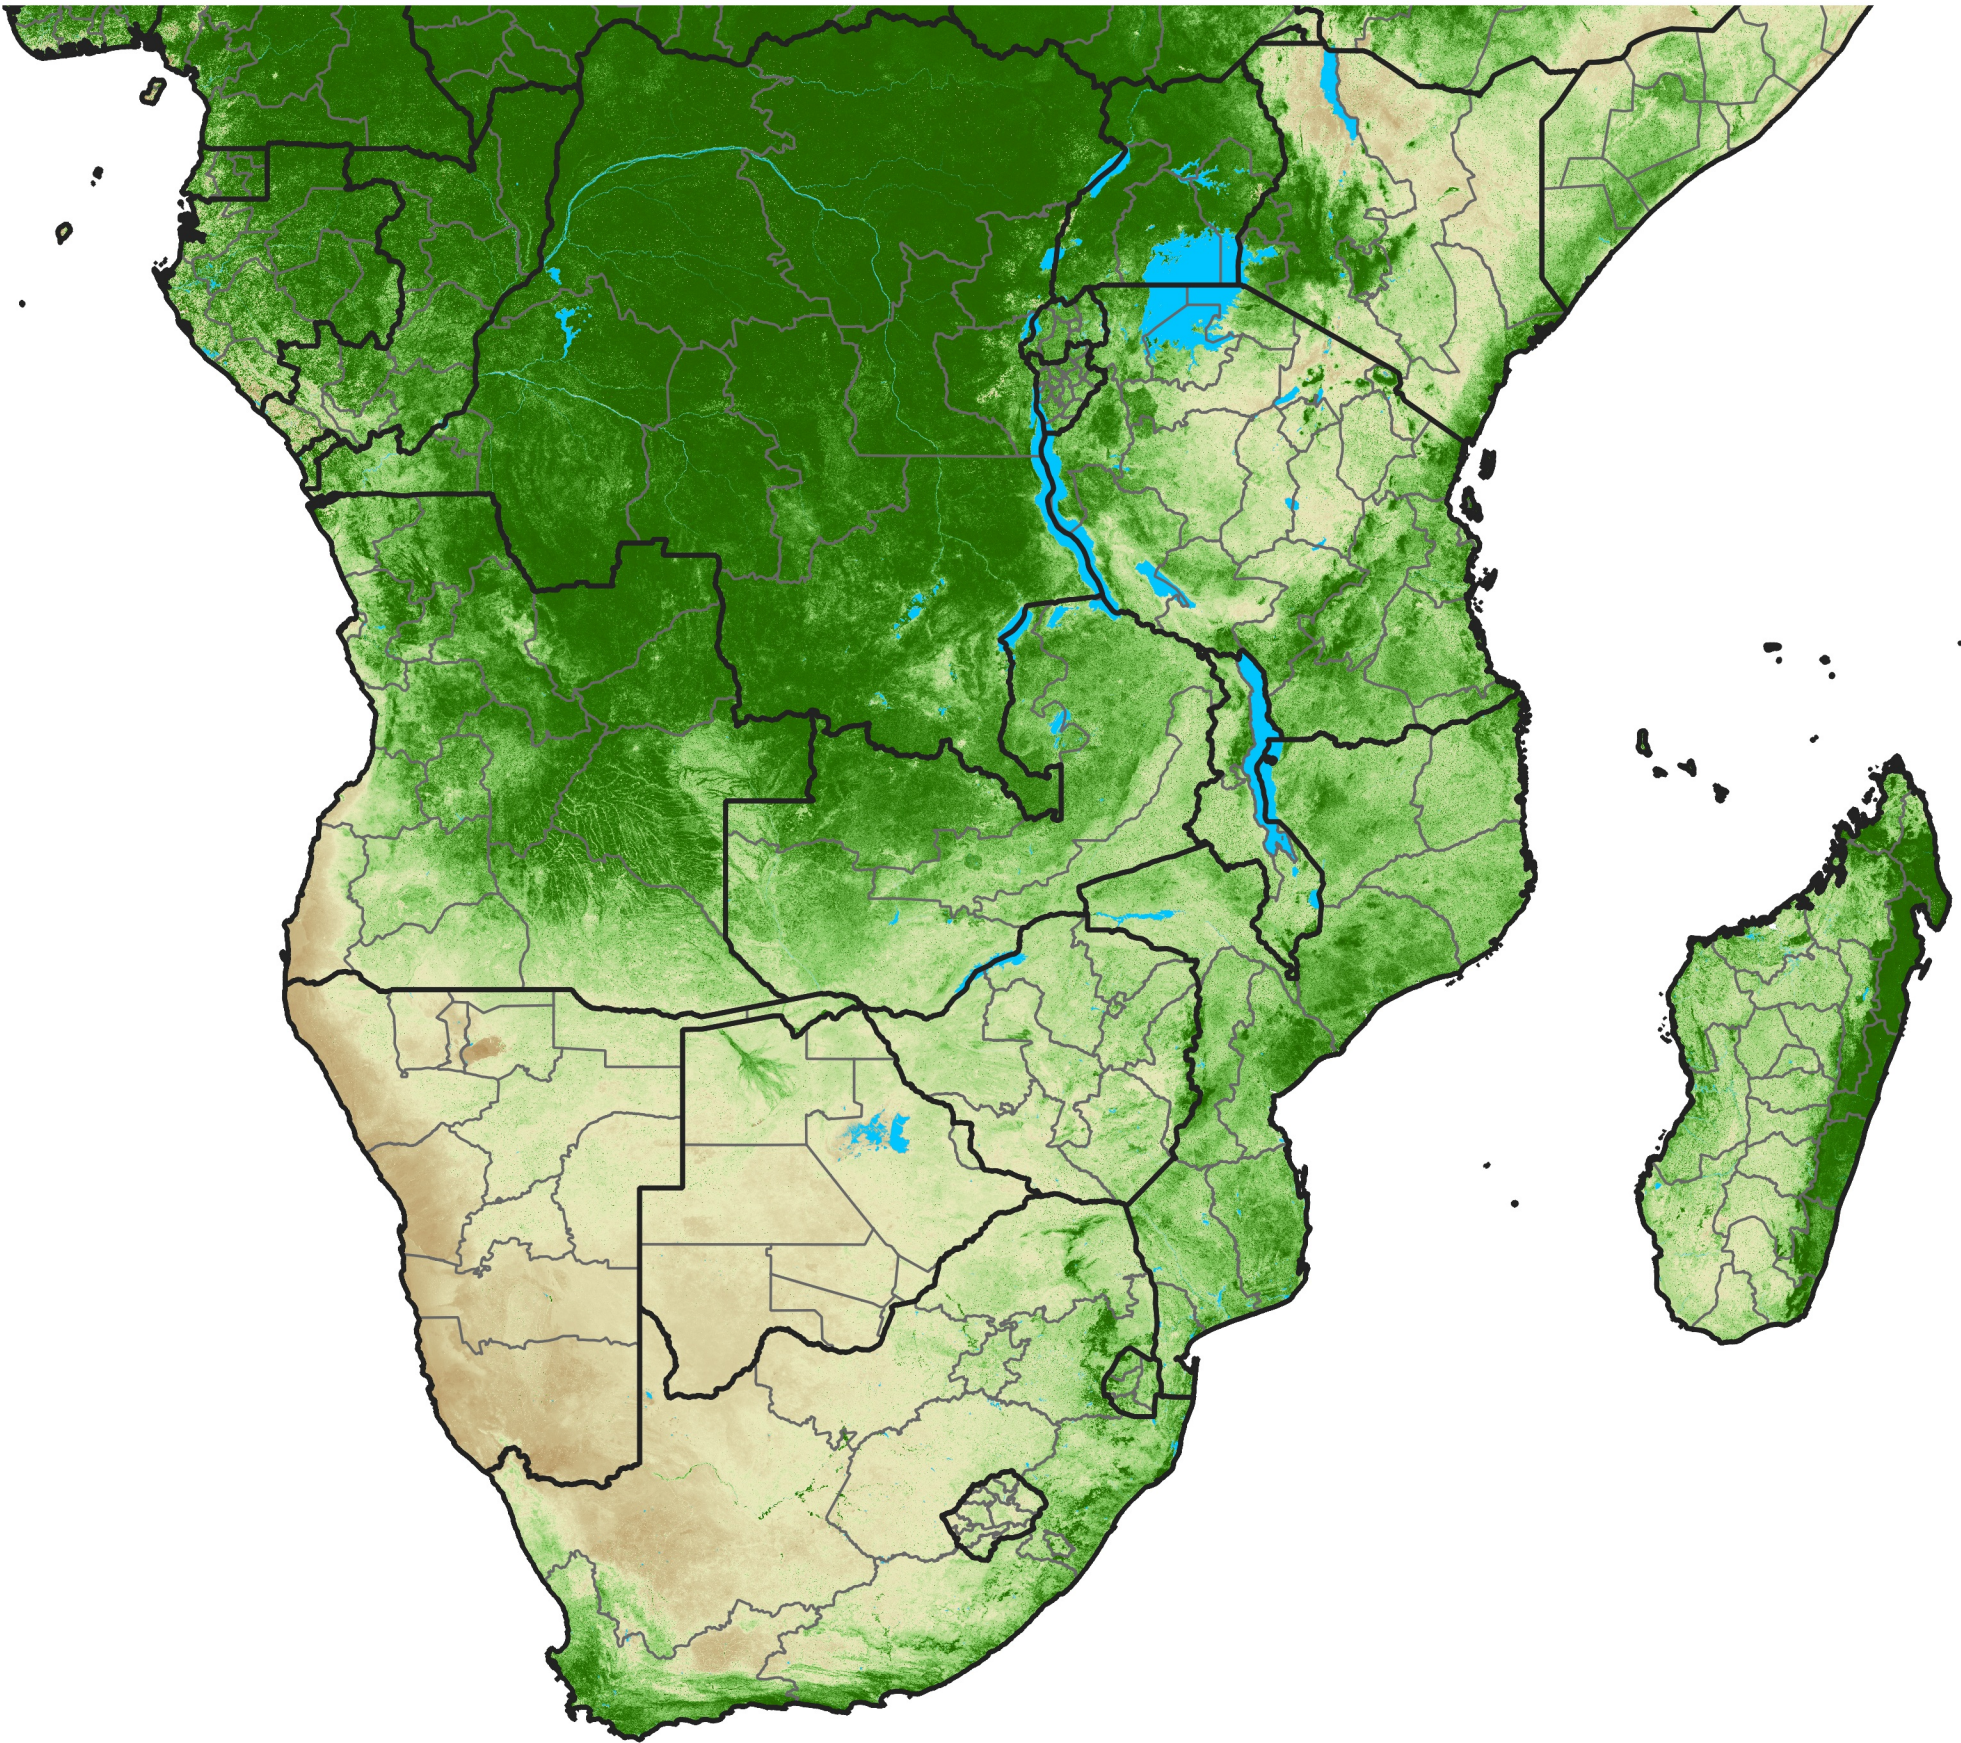

Southern Africa Temporally Smoothed NDVI

Period 56 / Oct 01 - 10, 2013

NDVI

0.1 0.2 0.3 0.4 0.5 0.6 0.7 0.8 0.9

Sparse

Moderate

Dense