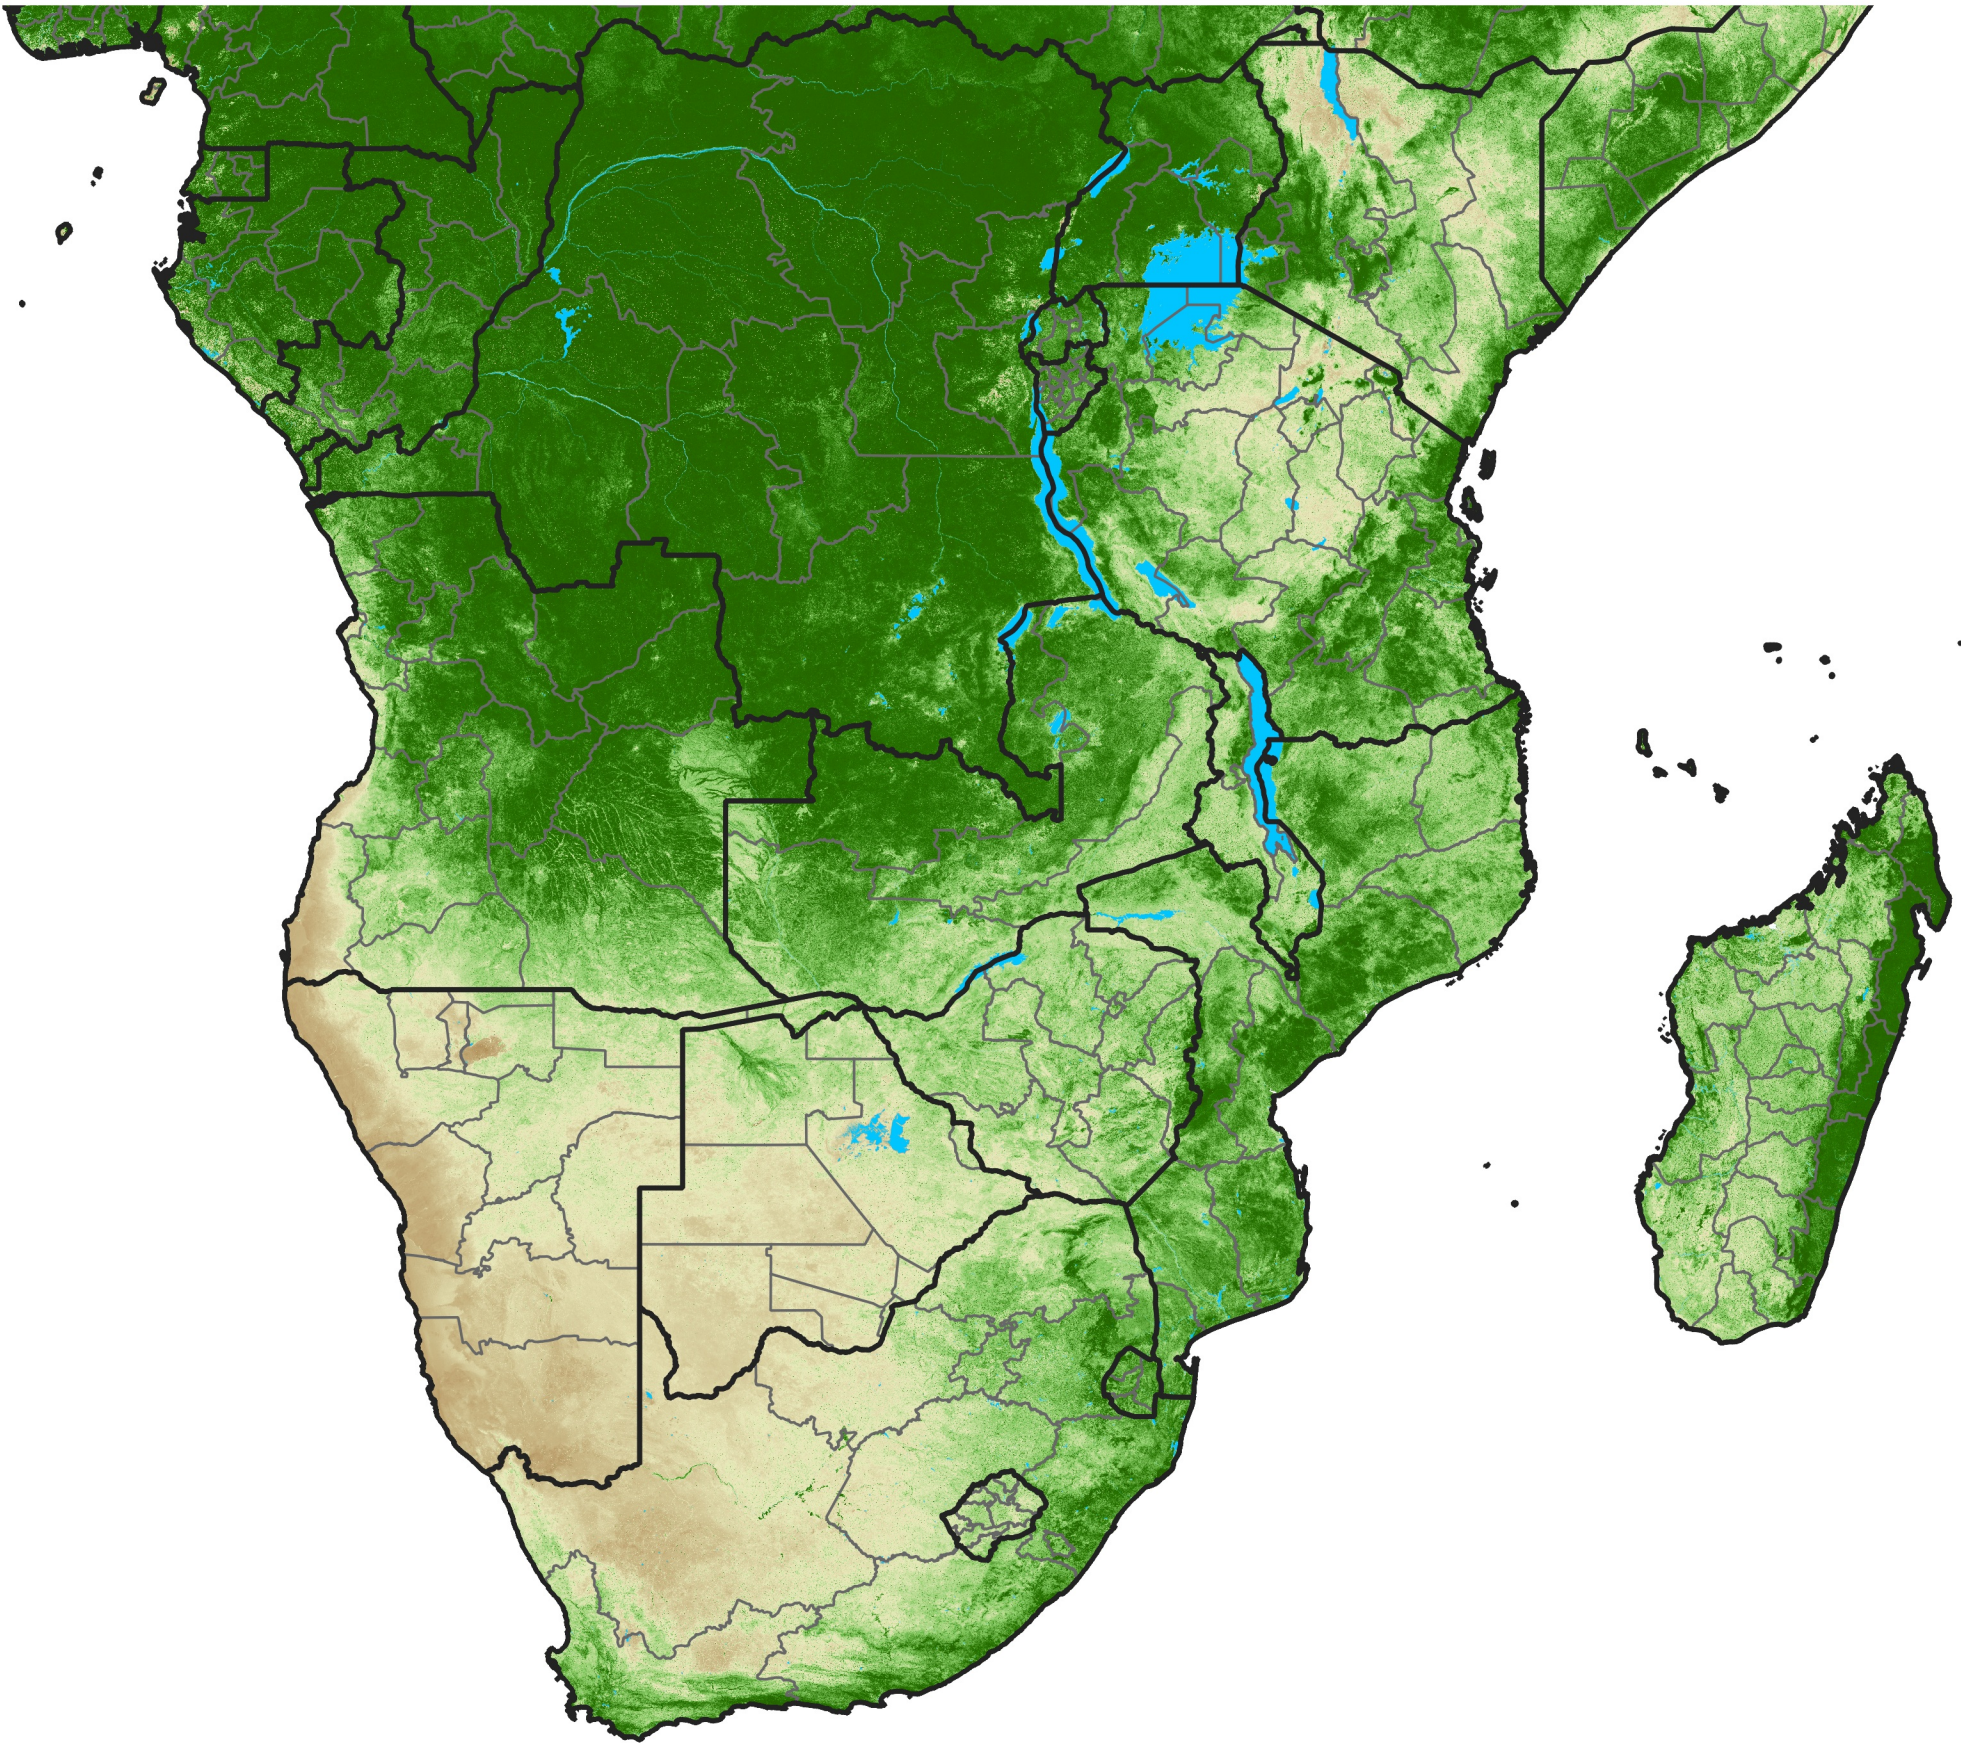

# Southern Africa Temporally Smoothed NDVI

Period 62 / Nov 01 - 10, 2013

NDVI

0.1 0.2 0.3 0.4 0.5 0.6 0.7 0.8 0.9

Sparse

Moderate

Dense