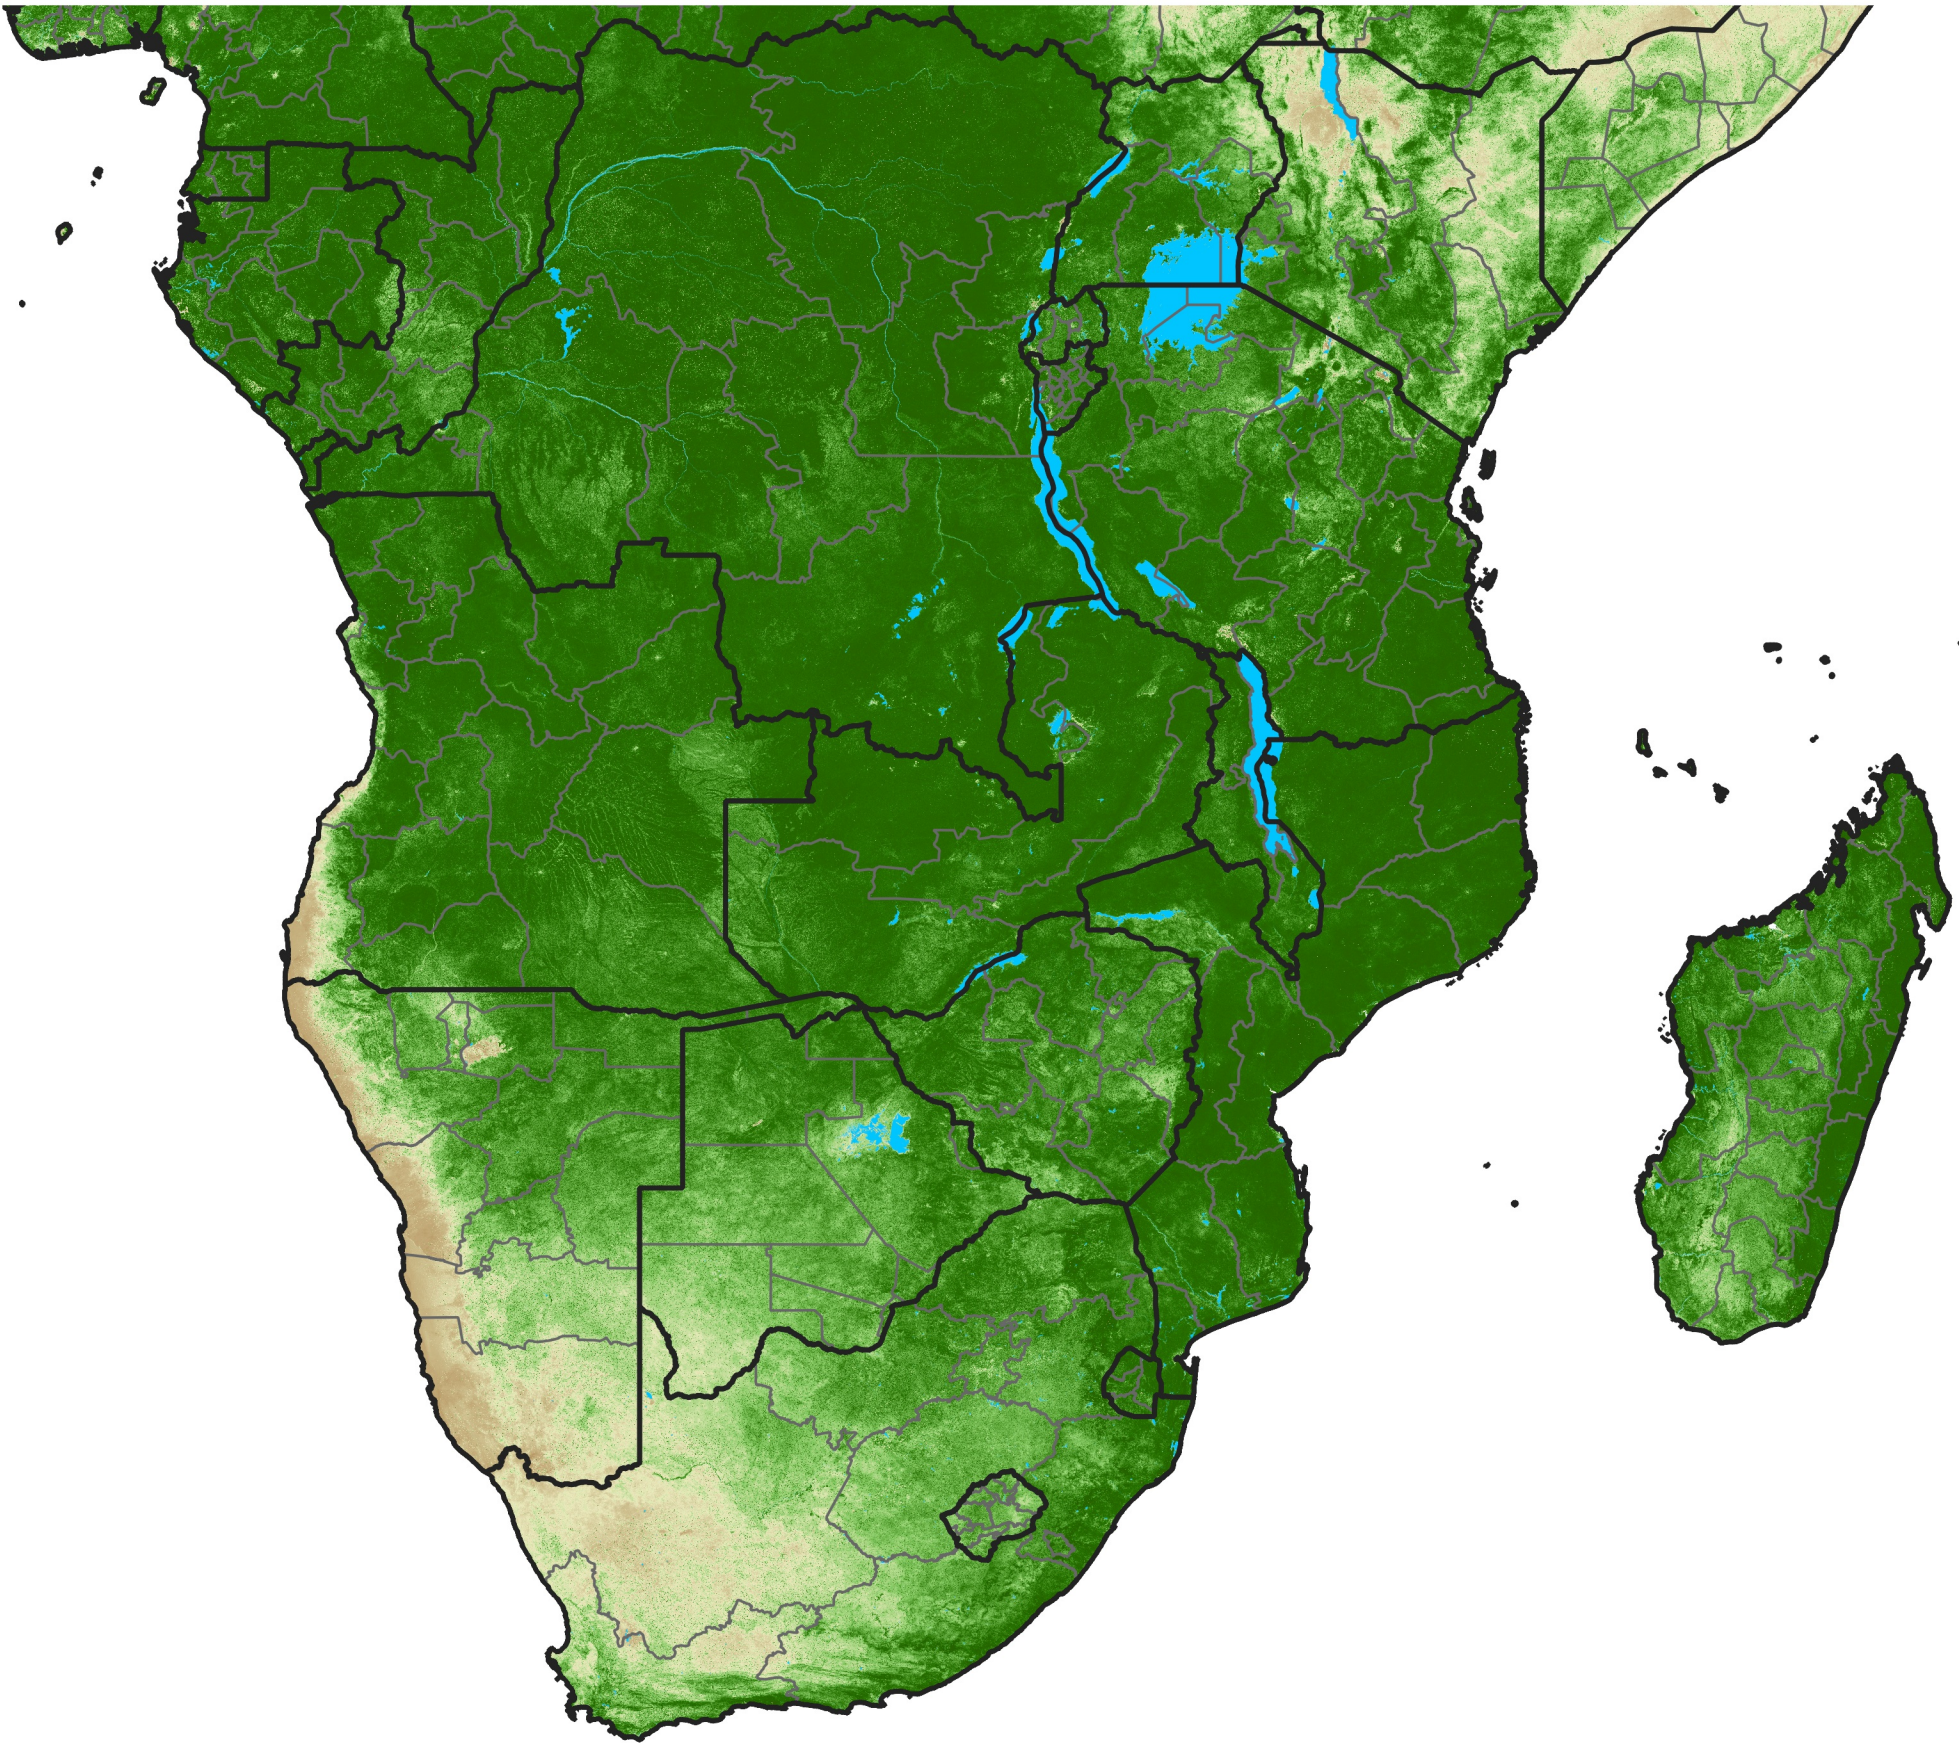

Southern Africa Temporally Smoothed NDVI

Period 22 / Apr 11 - 20, 2014

NDVI

0.1 0.2 0.3 0.4 0.5 0.6 0.7 0.8 0.9

Sparse

Moderate

Dense