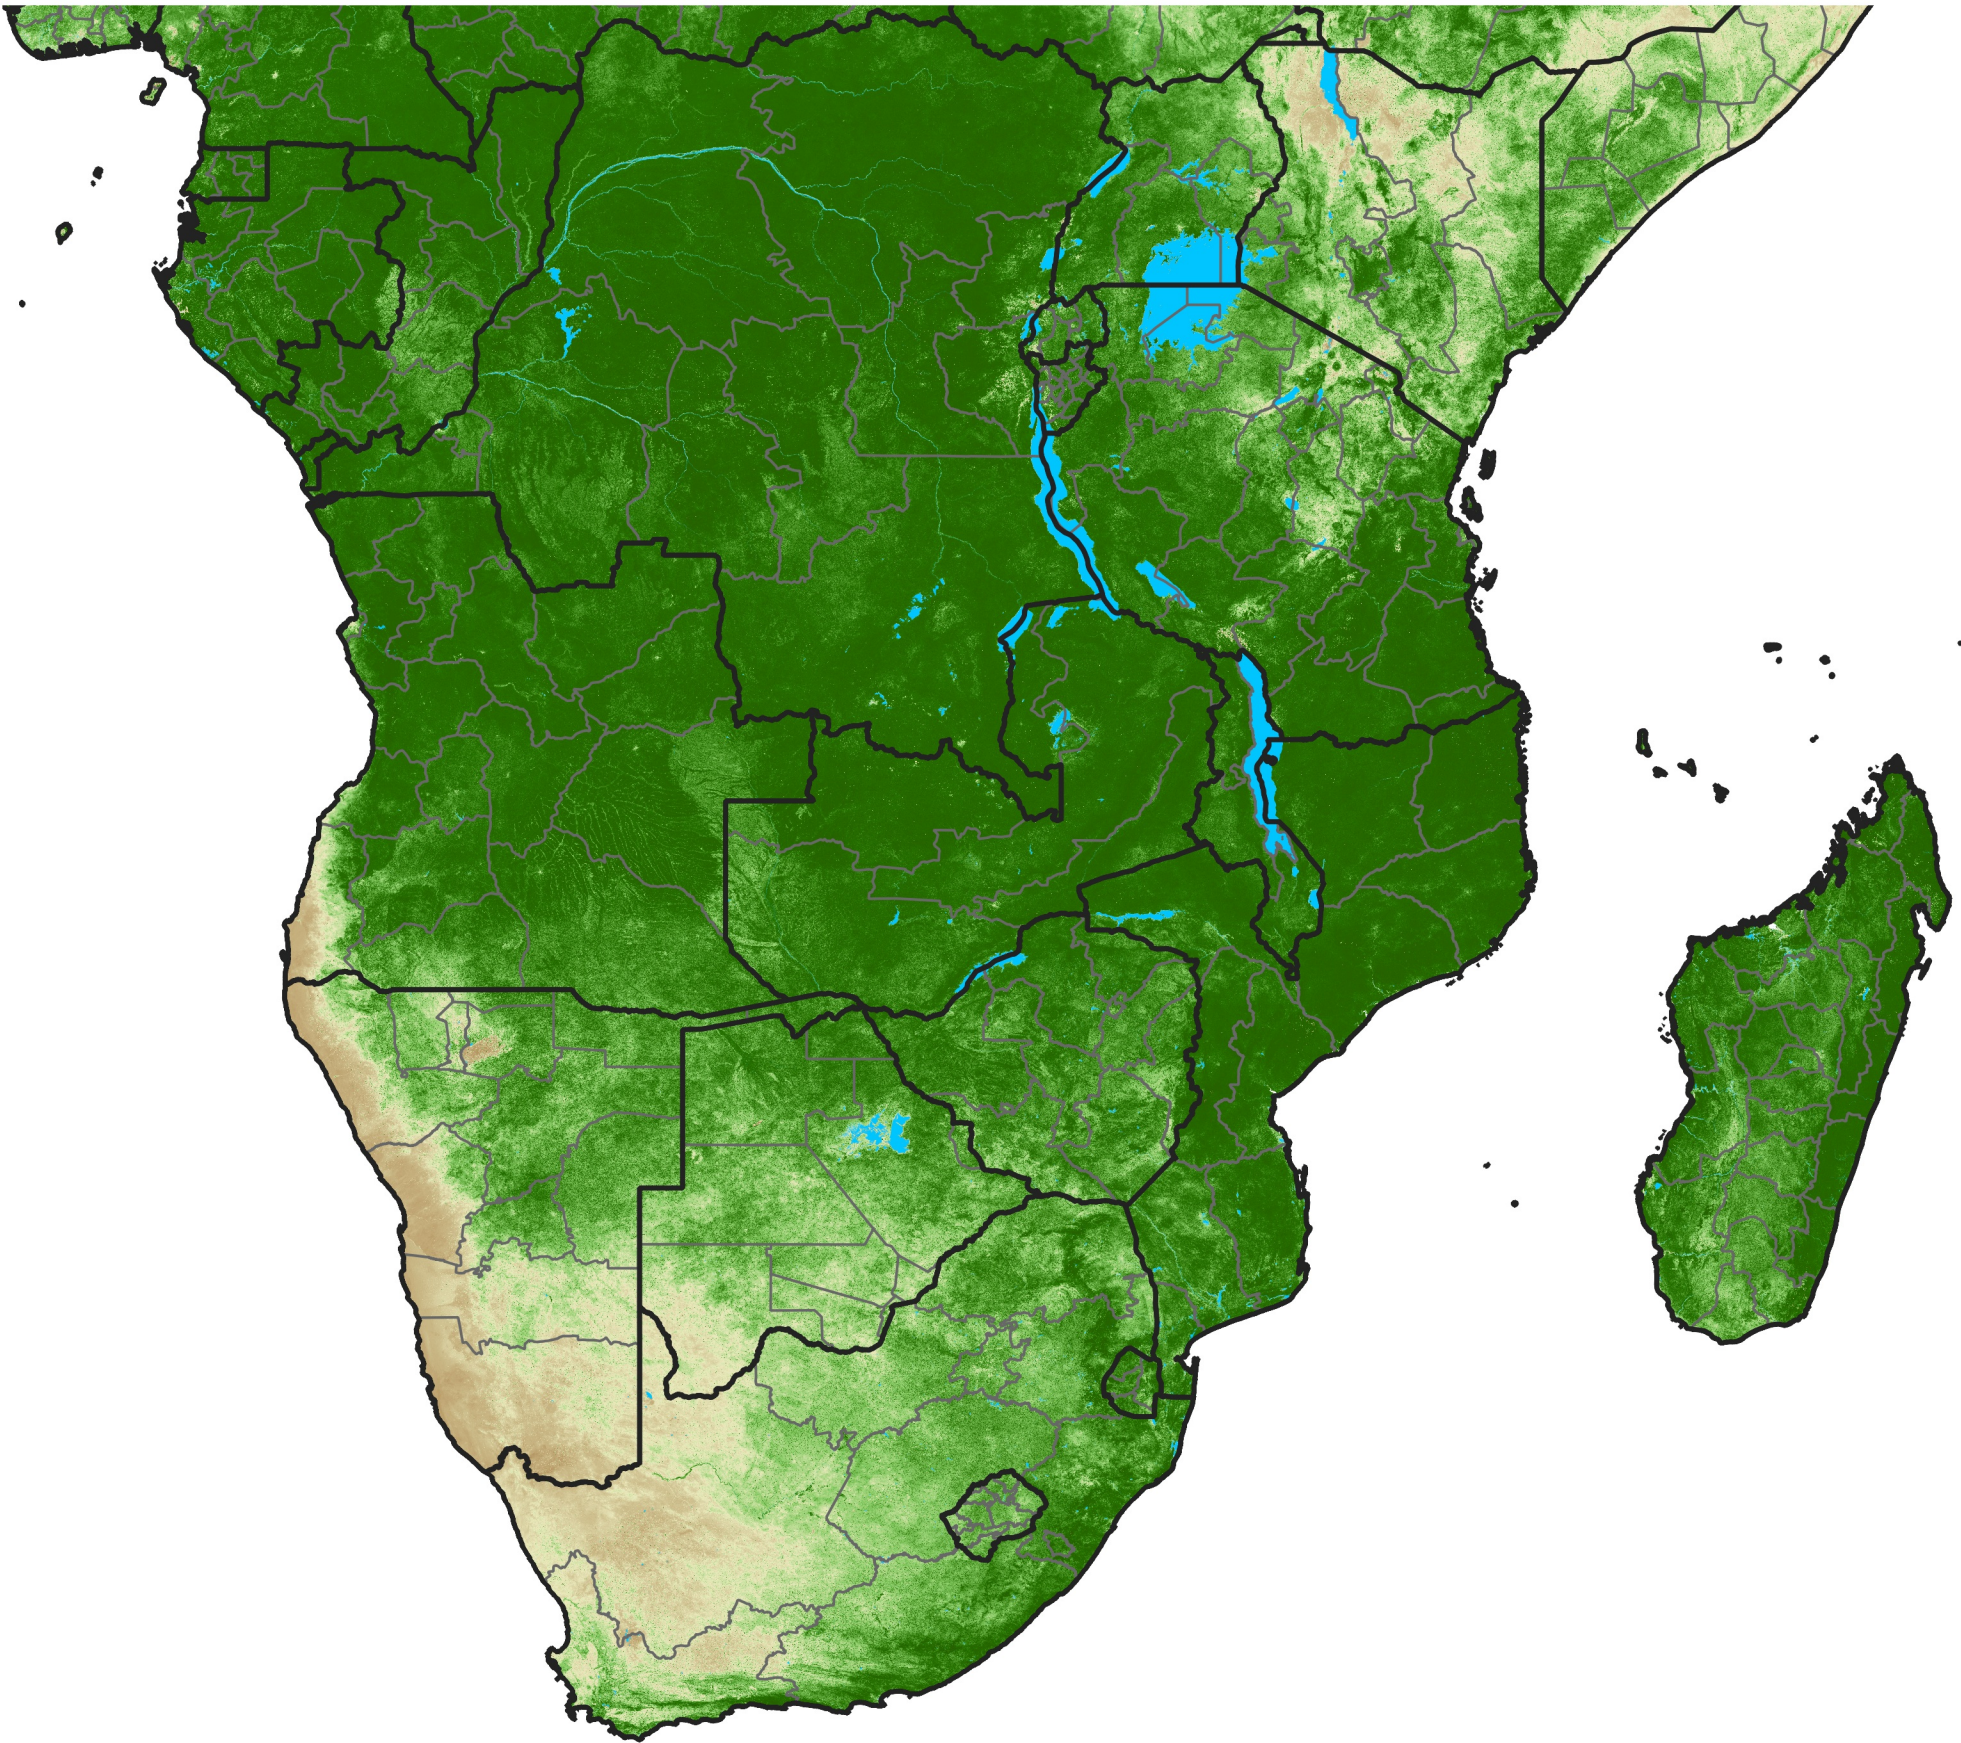

Southern Africa Temporally Smoothed NDVI

Period 22 / Apr 11 - 20, 2015

NDVI

0.1 0.2 0.3 0.4 0.5 0.6 0.7 0.8 0.9

Sparse

Moderate

Dense