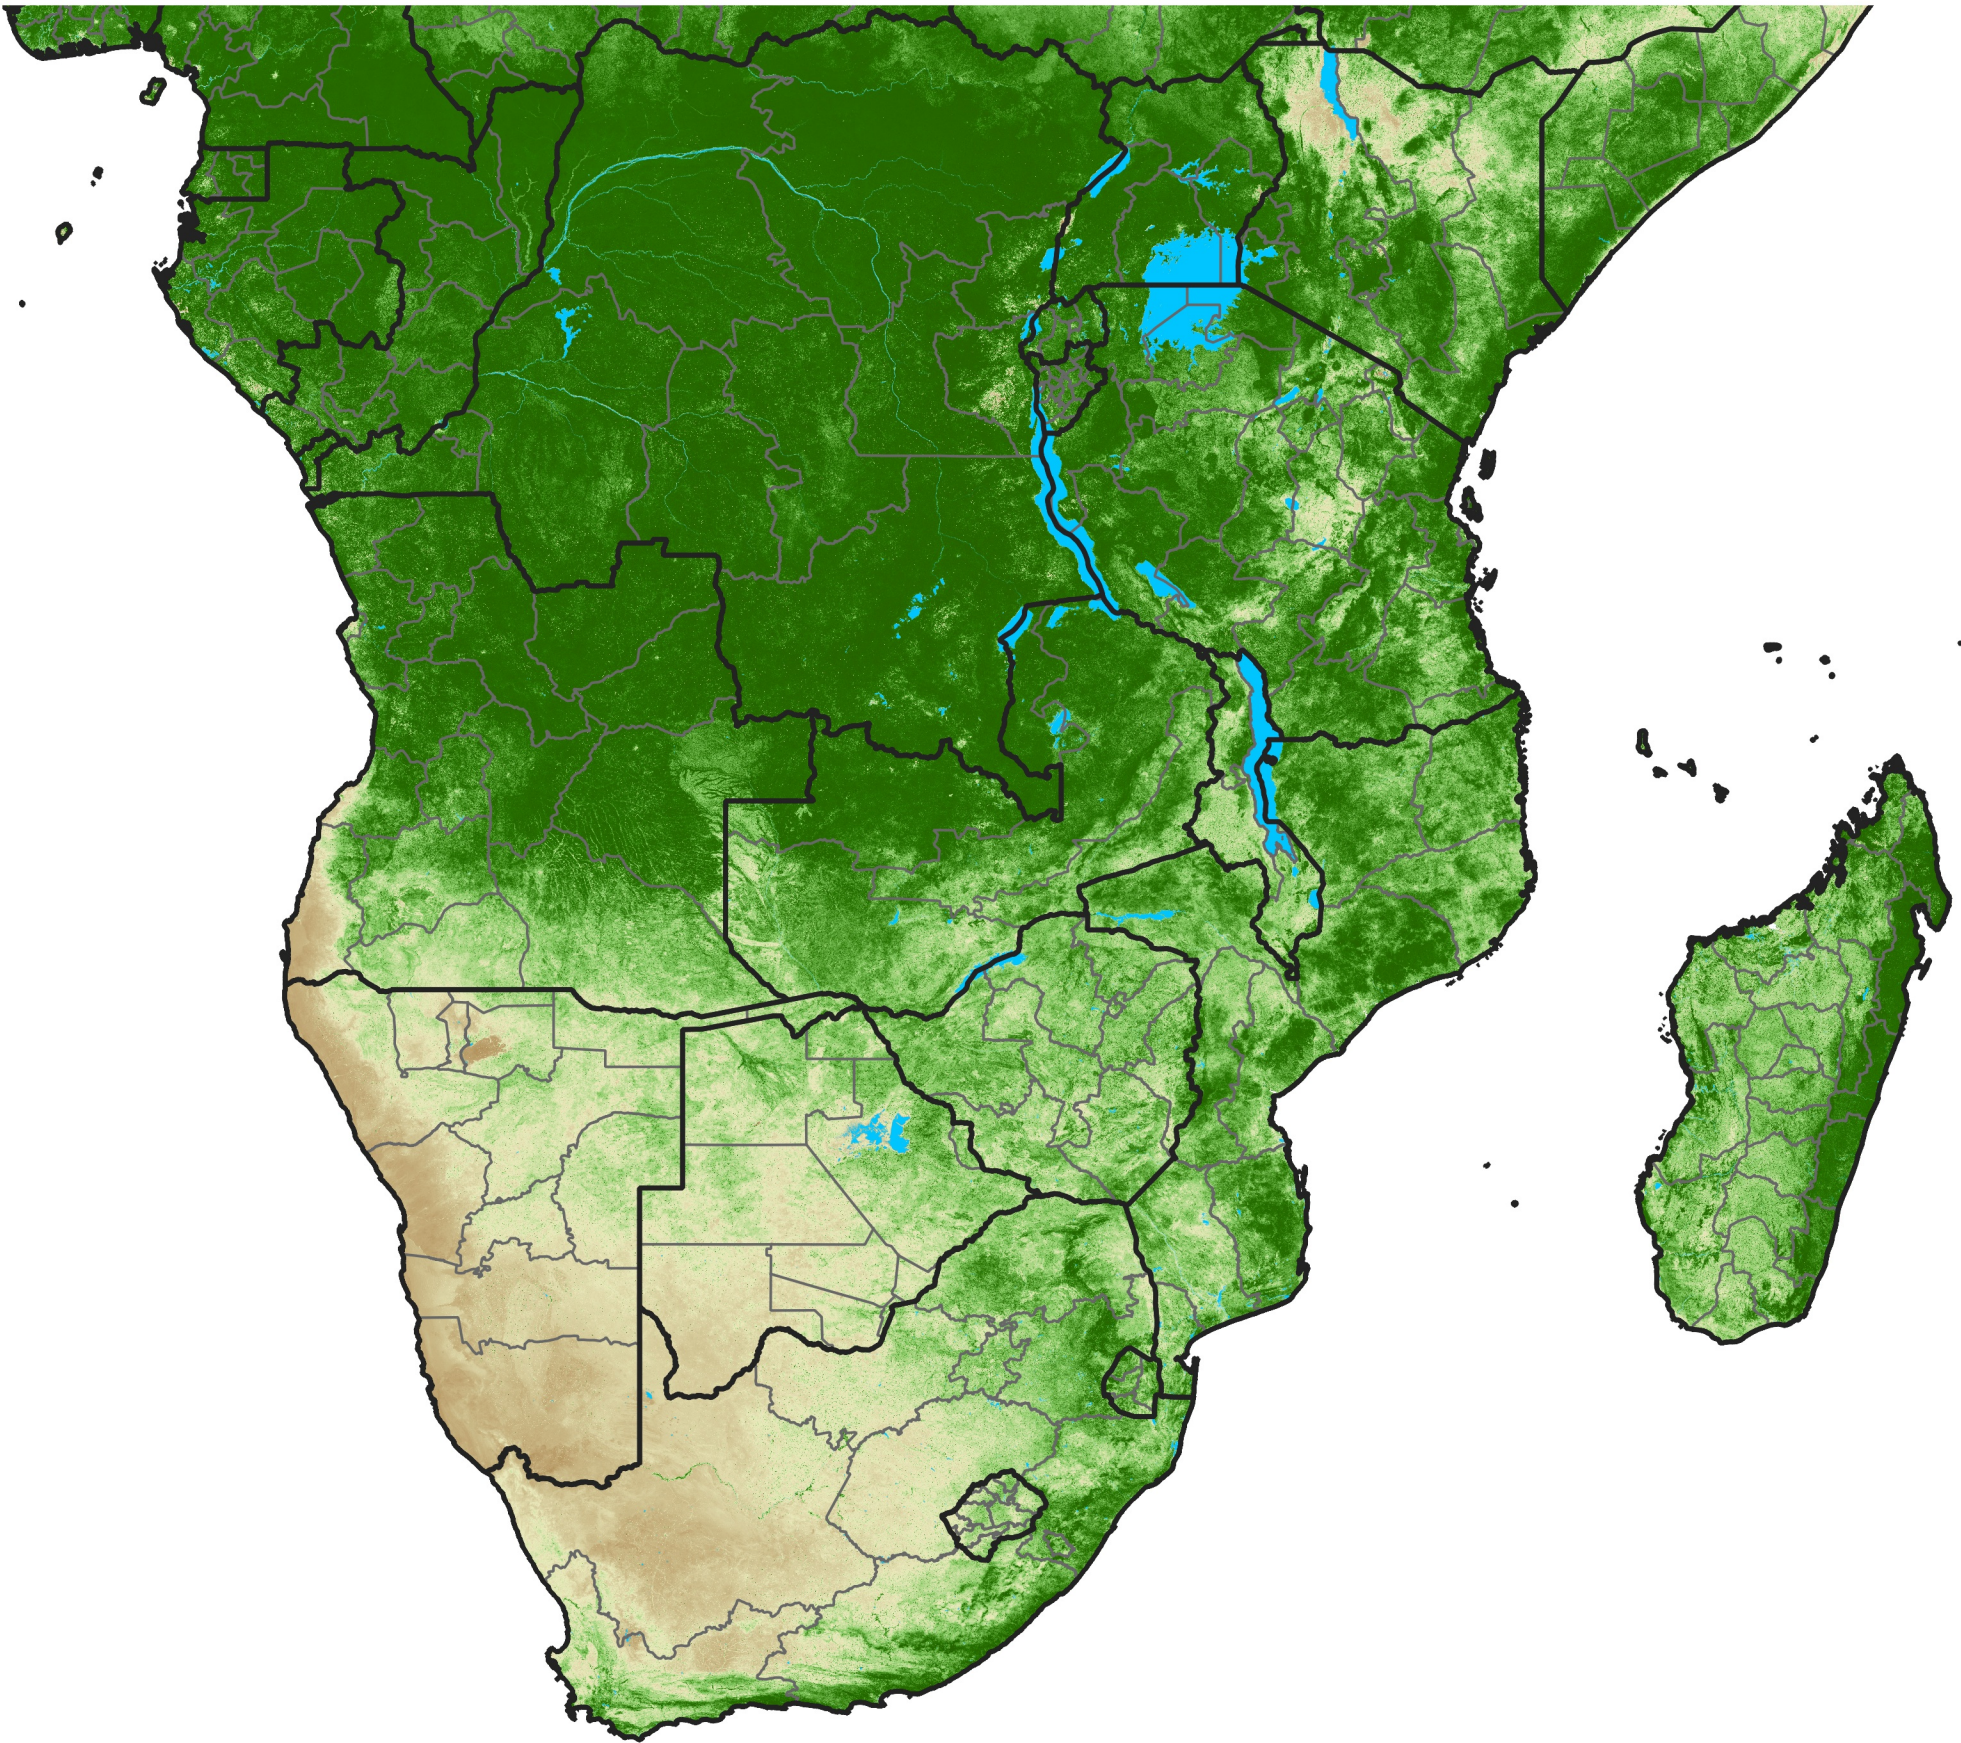

Southern Africa Temporally Smoothed NDVI

Period 68 / Dec 01 - 10, 2015

NDVI

0.1 0.2 0.3 0.4 0.5 0.6 0.7 0.8 0.9

Sparse

Moderate

Dense