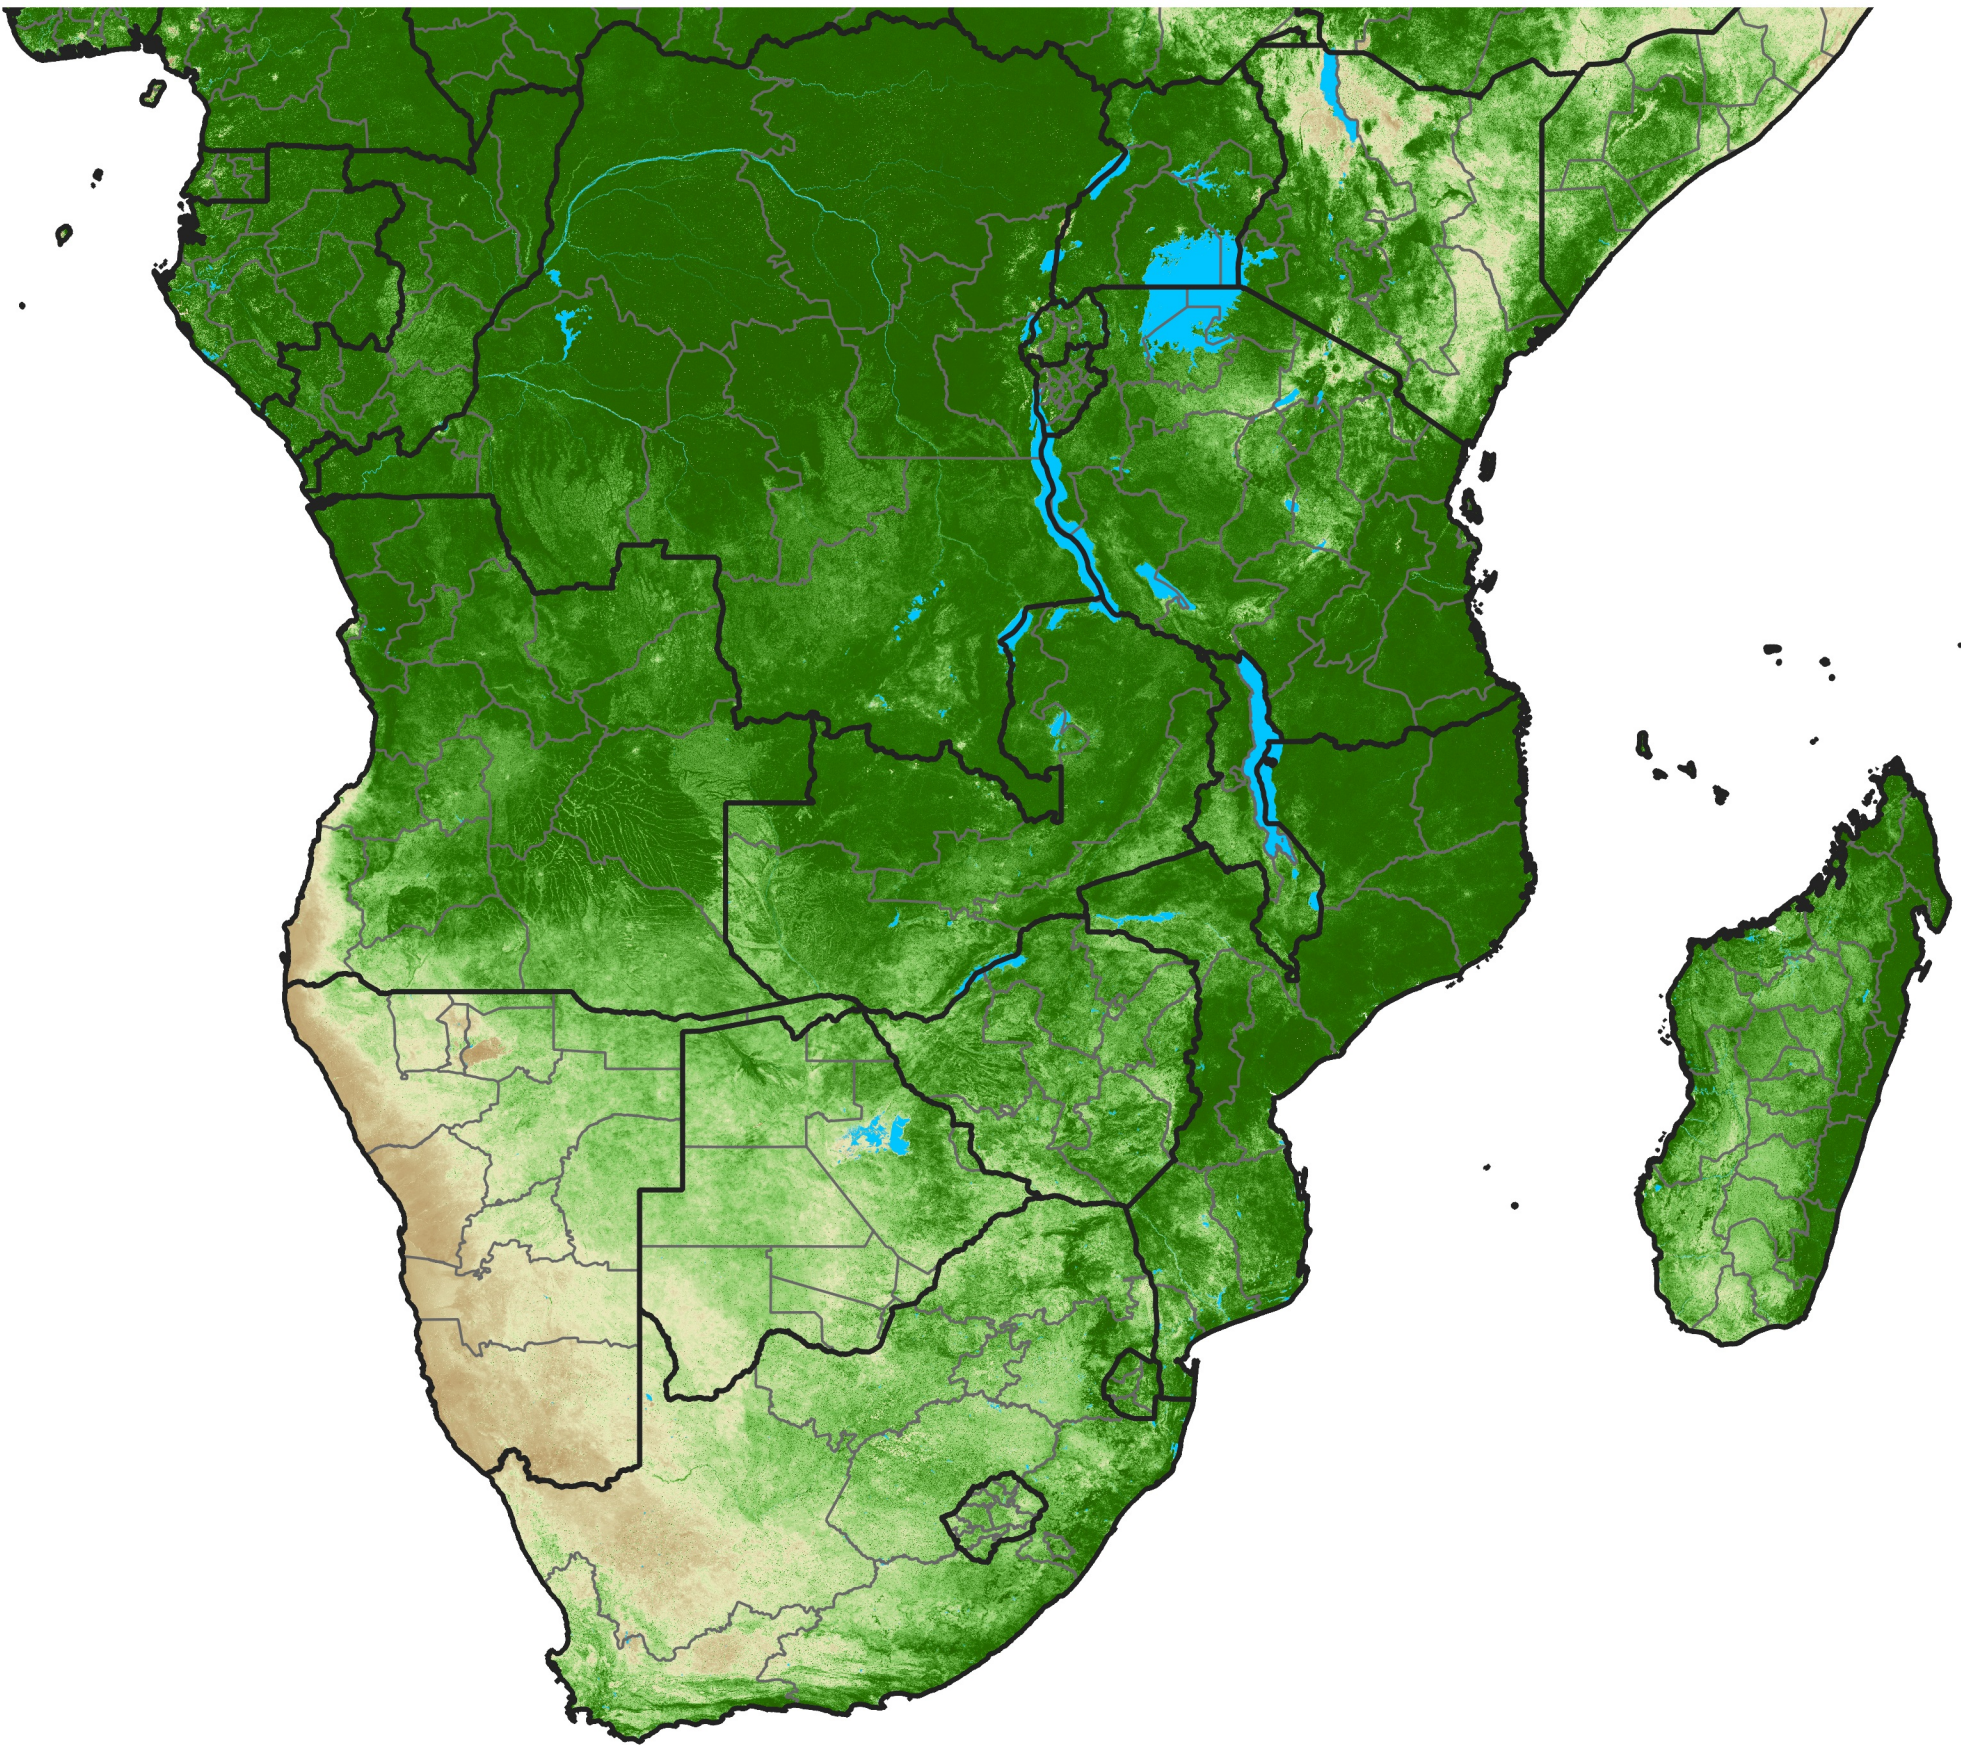

Southern Africa Temporally Smoothed NDVI

Period 28 / May 11 - 20, 2016

NDVI

0.1 0.2 0.3 0.4 0.5 0.6 0.7 0.8 0.9

Sparse

Moderate

Dense