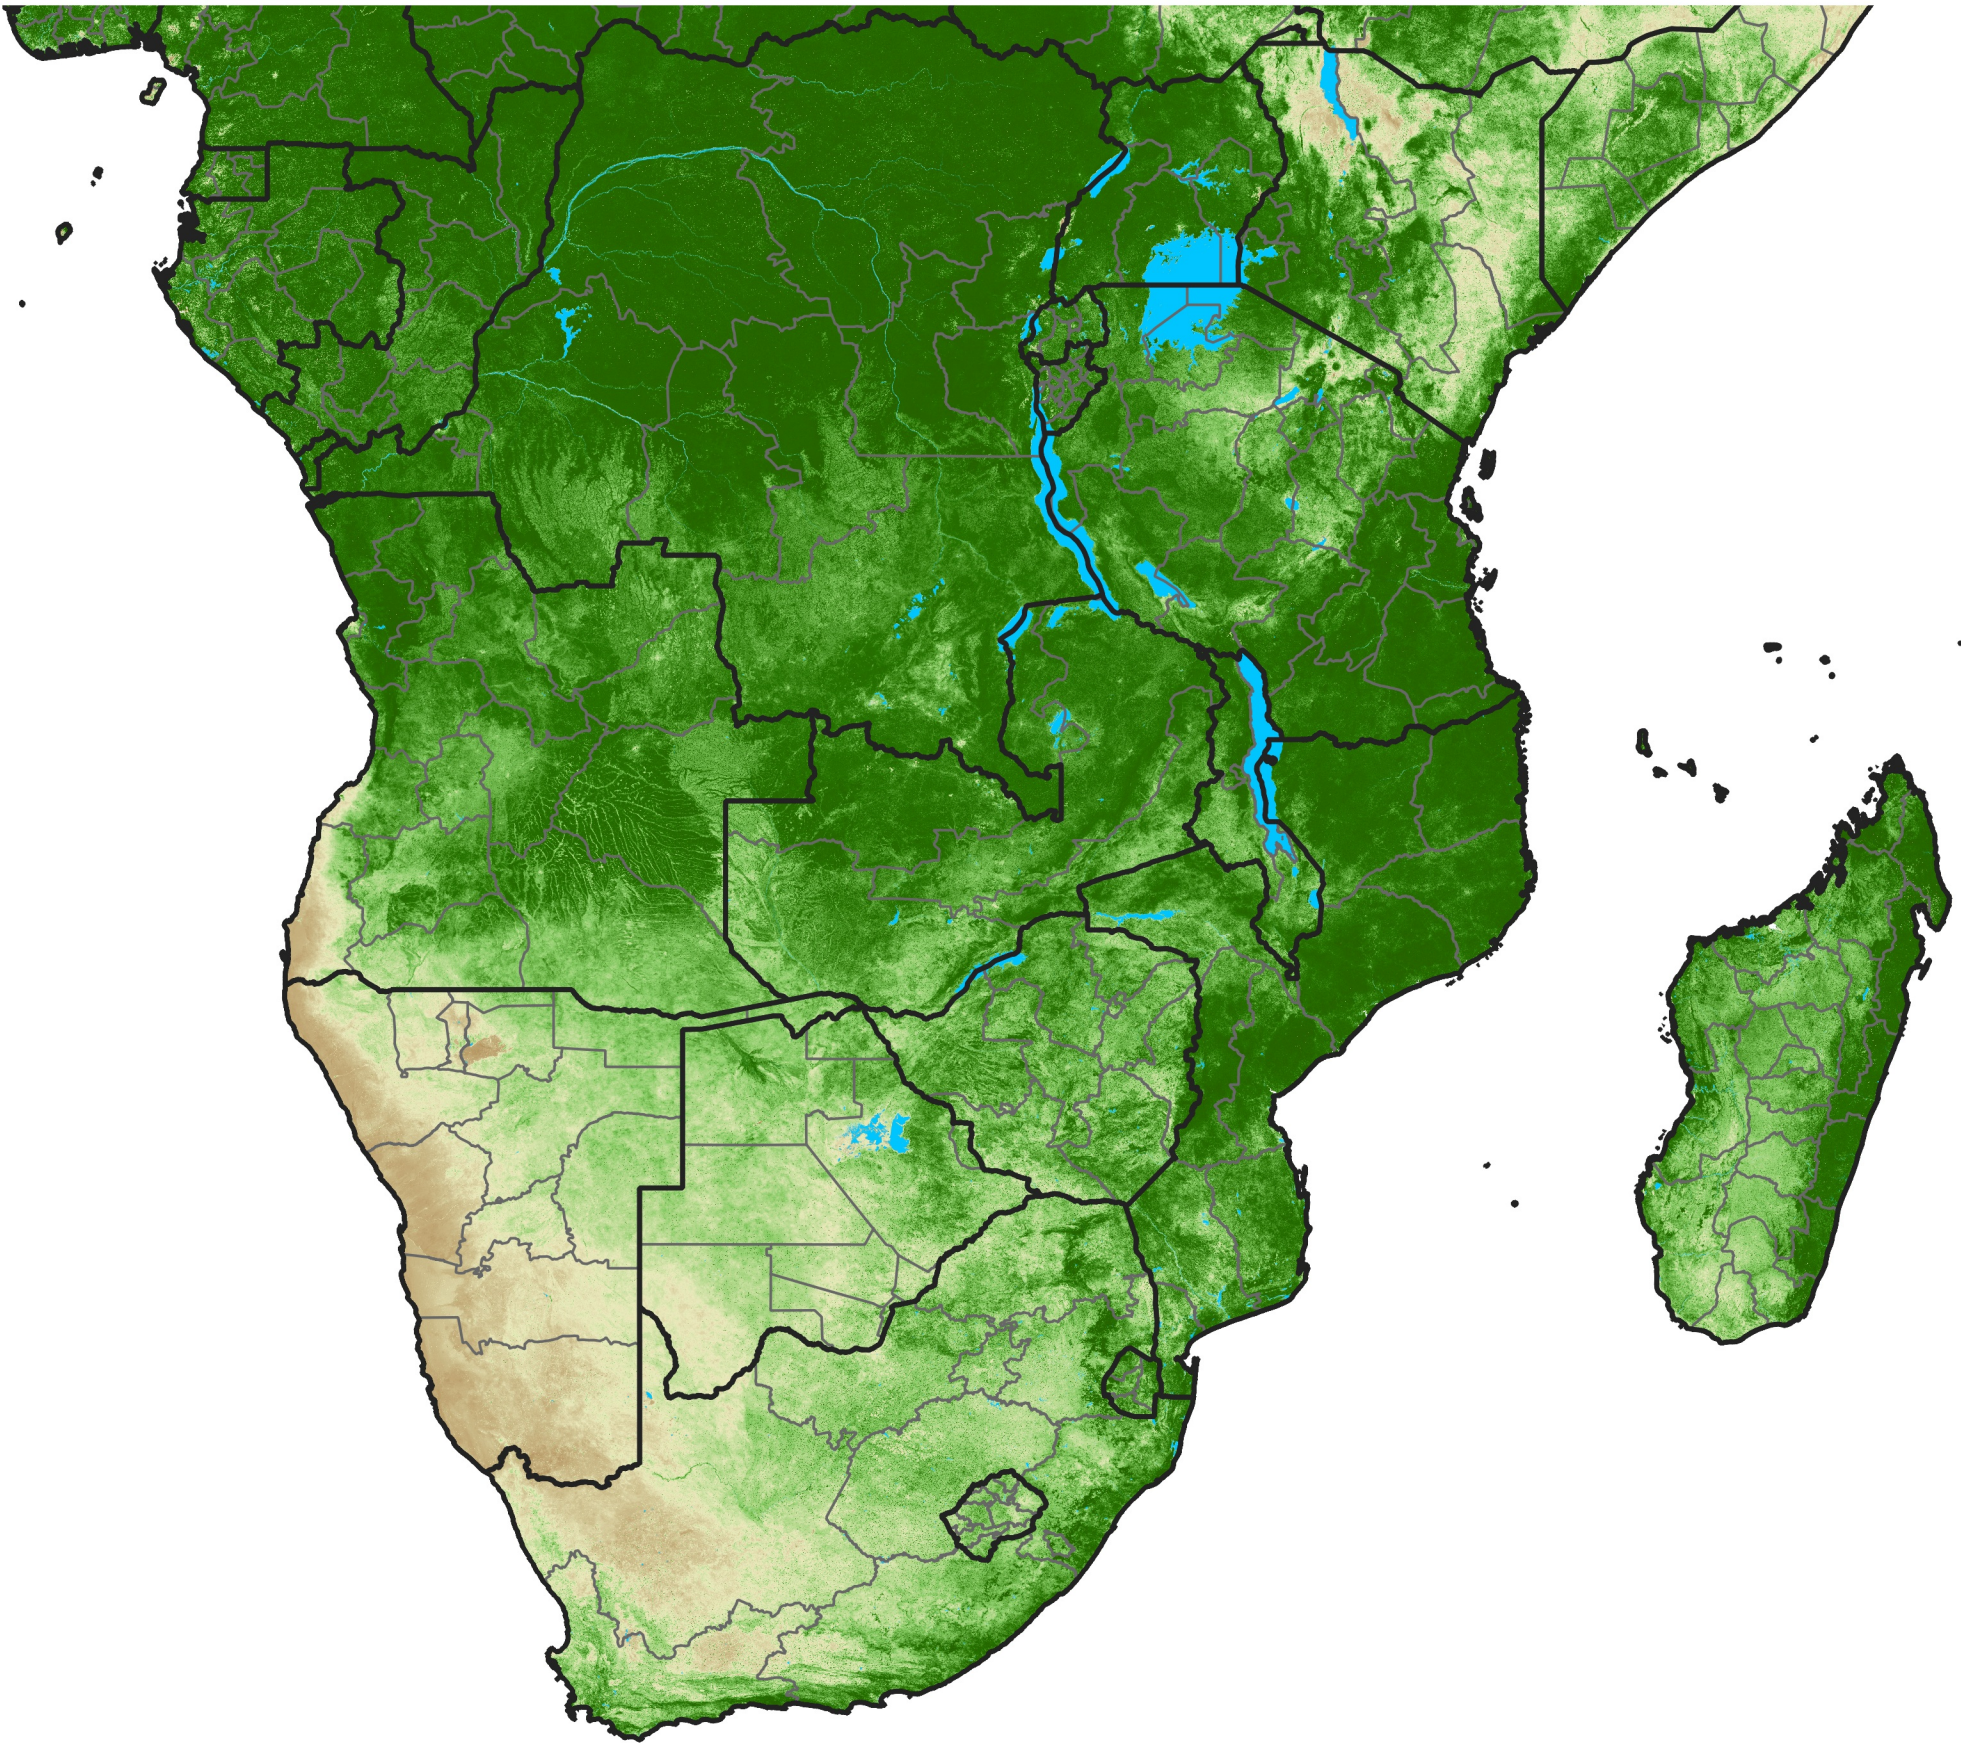

Southern Africa Temporally Smoothed NDVI

Period 30 / May 21 - 31, 2016

NDVI

0.1 0.2 0.3 0.4 0.5 0.6 0.7 0.8 0.9

Sparse

Moderate

Dense