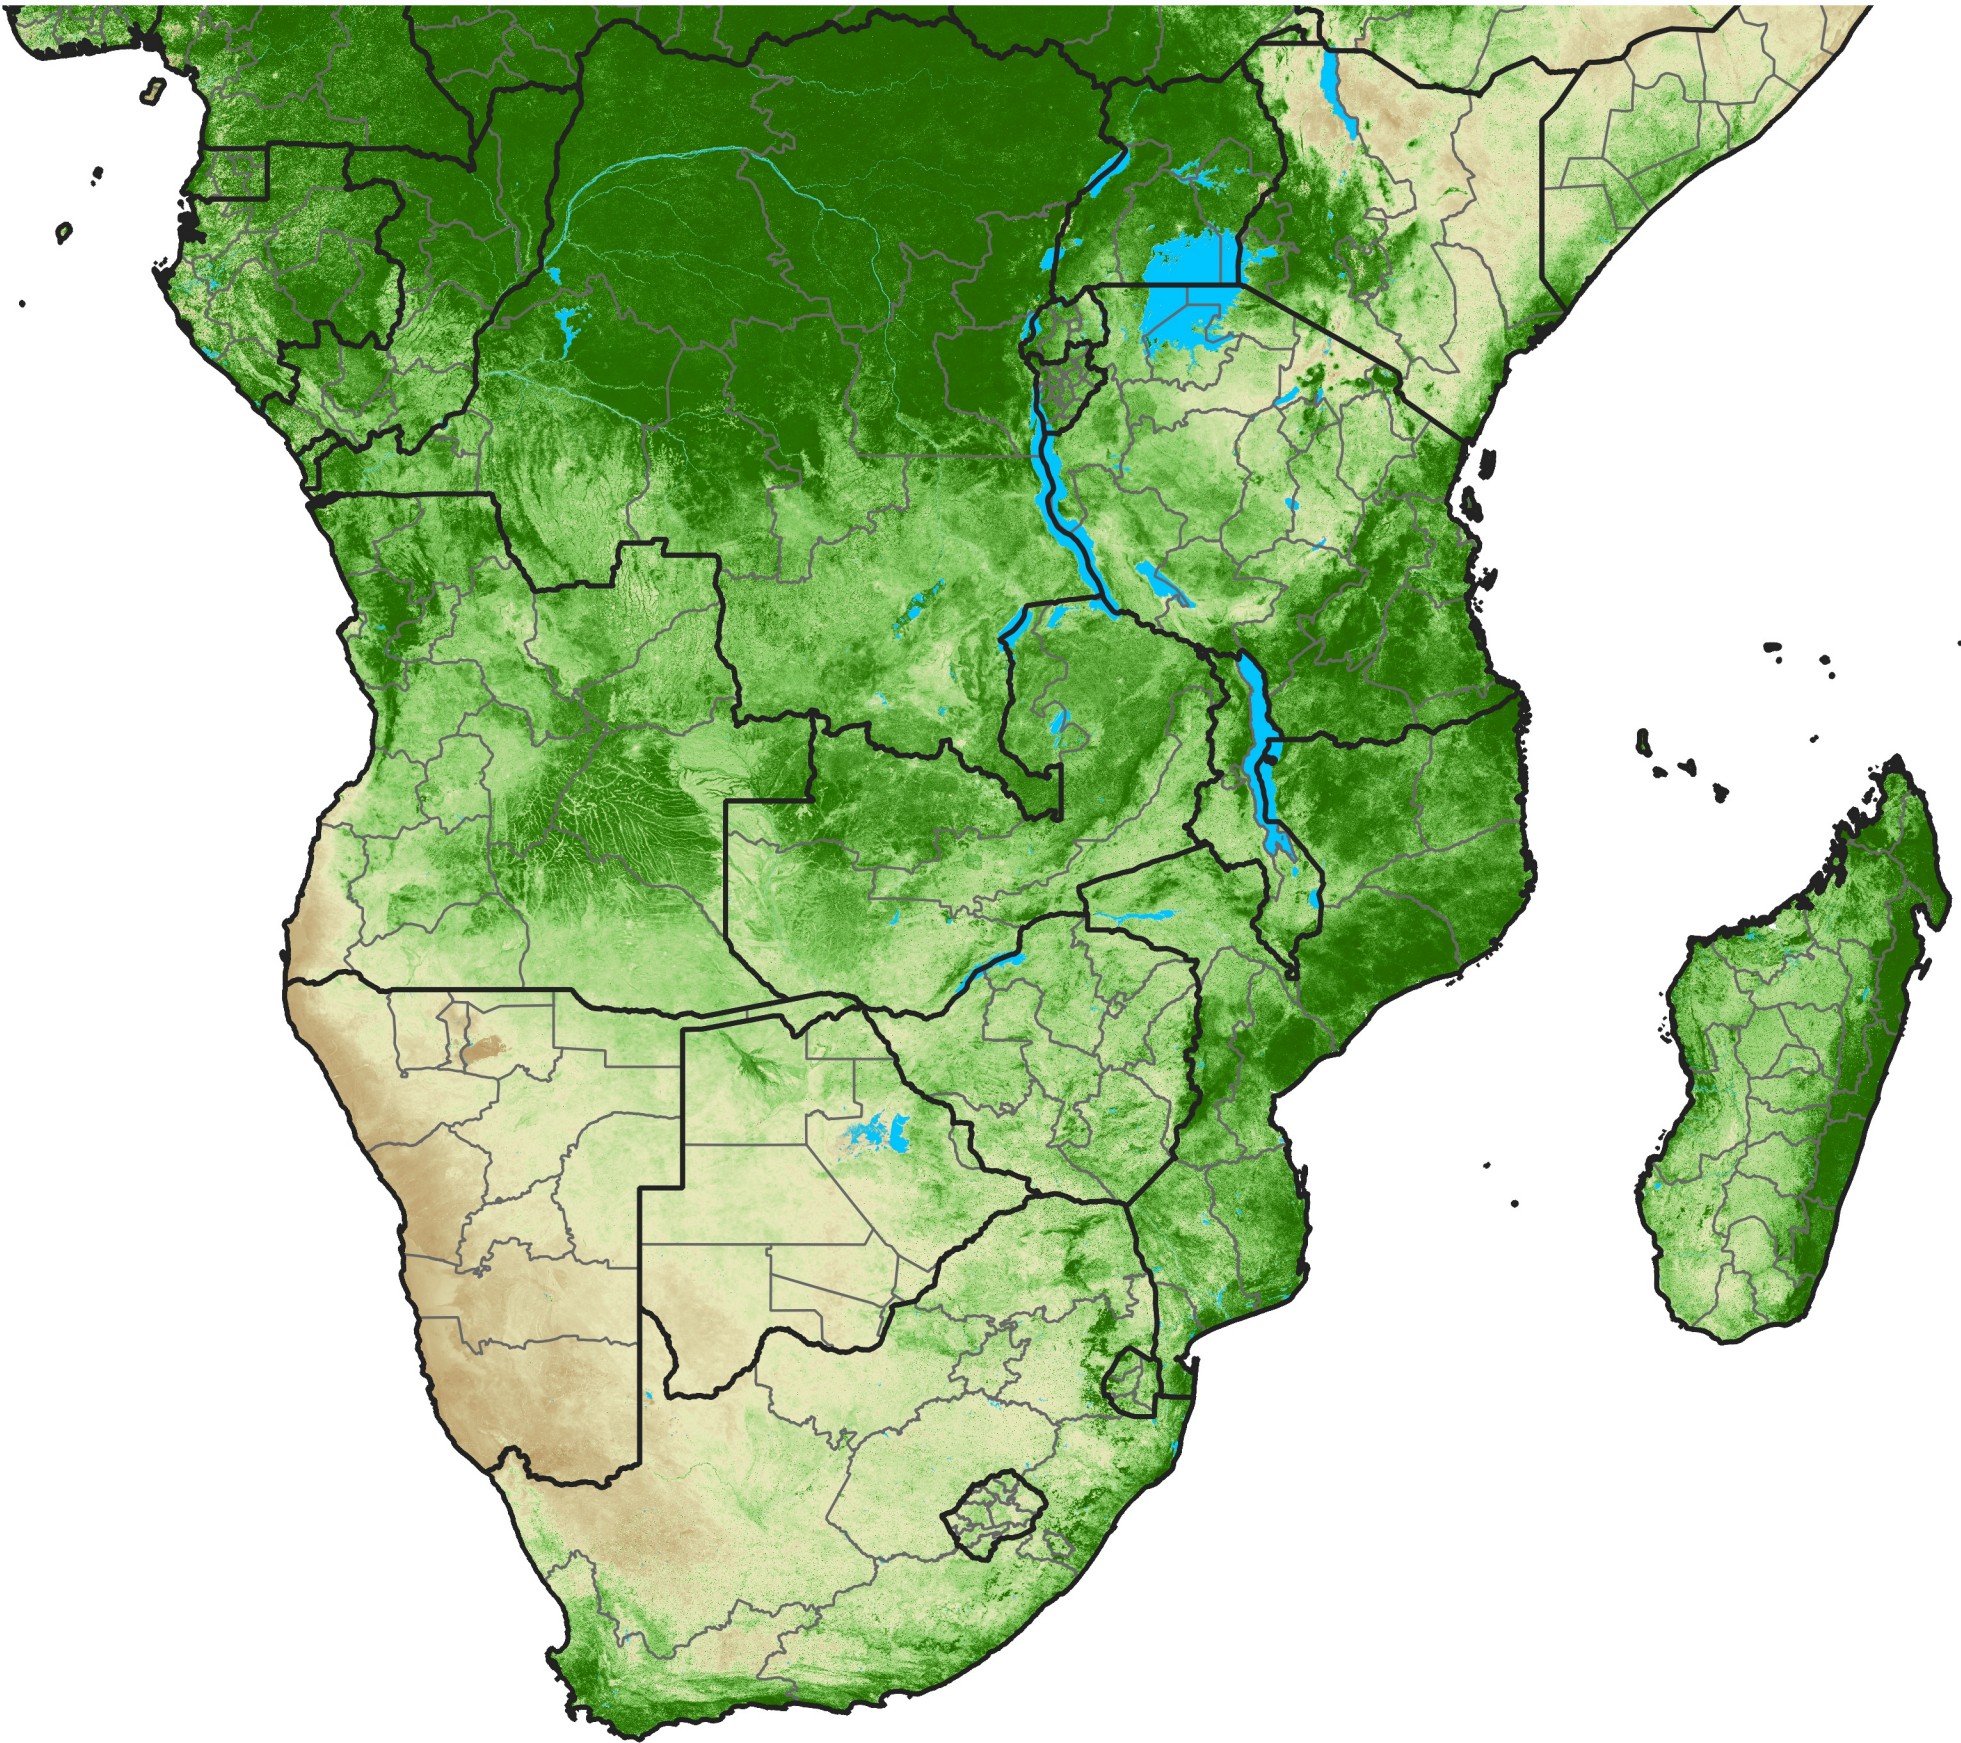

# Southern Africa Temporally Smoothed NDVI

Period 40 / Jul 11 - 20, 2016

NDVI

0.1 0.2 0.3 0.4 0.5 0.6 0.7 0.8 0.9

Sparse

Moderate

Dense