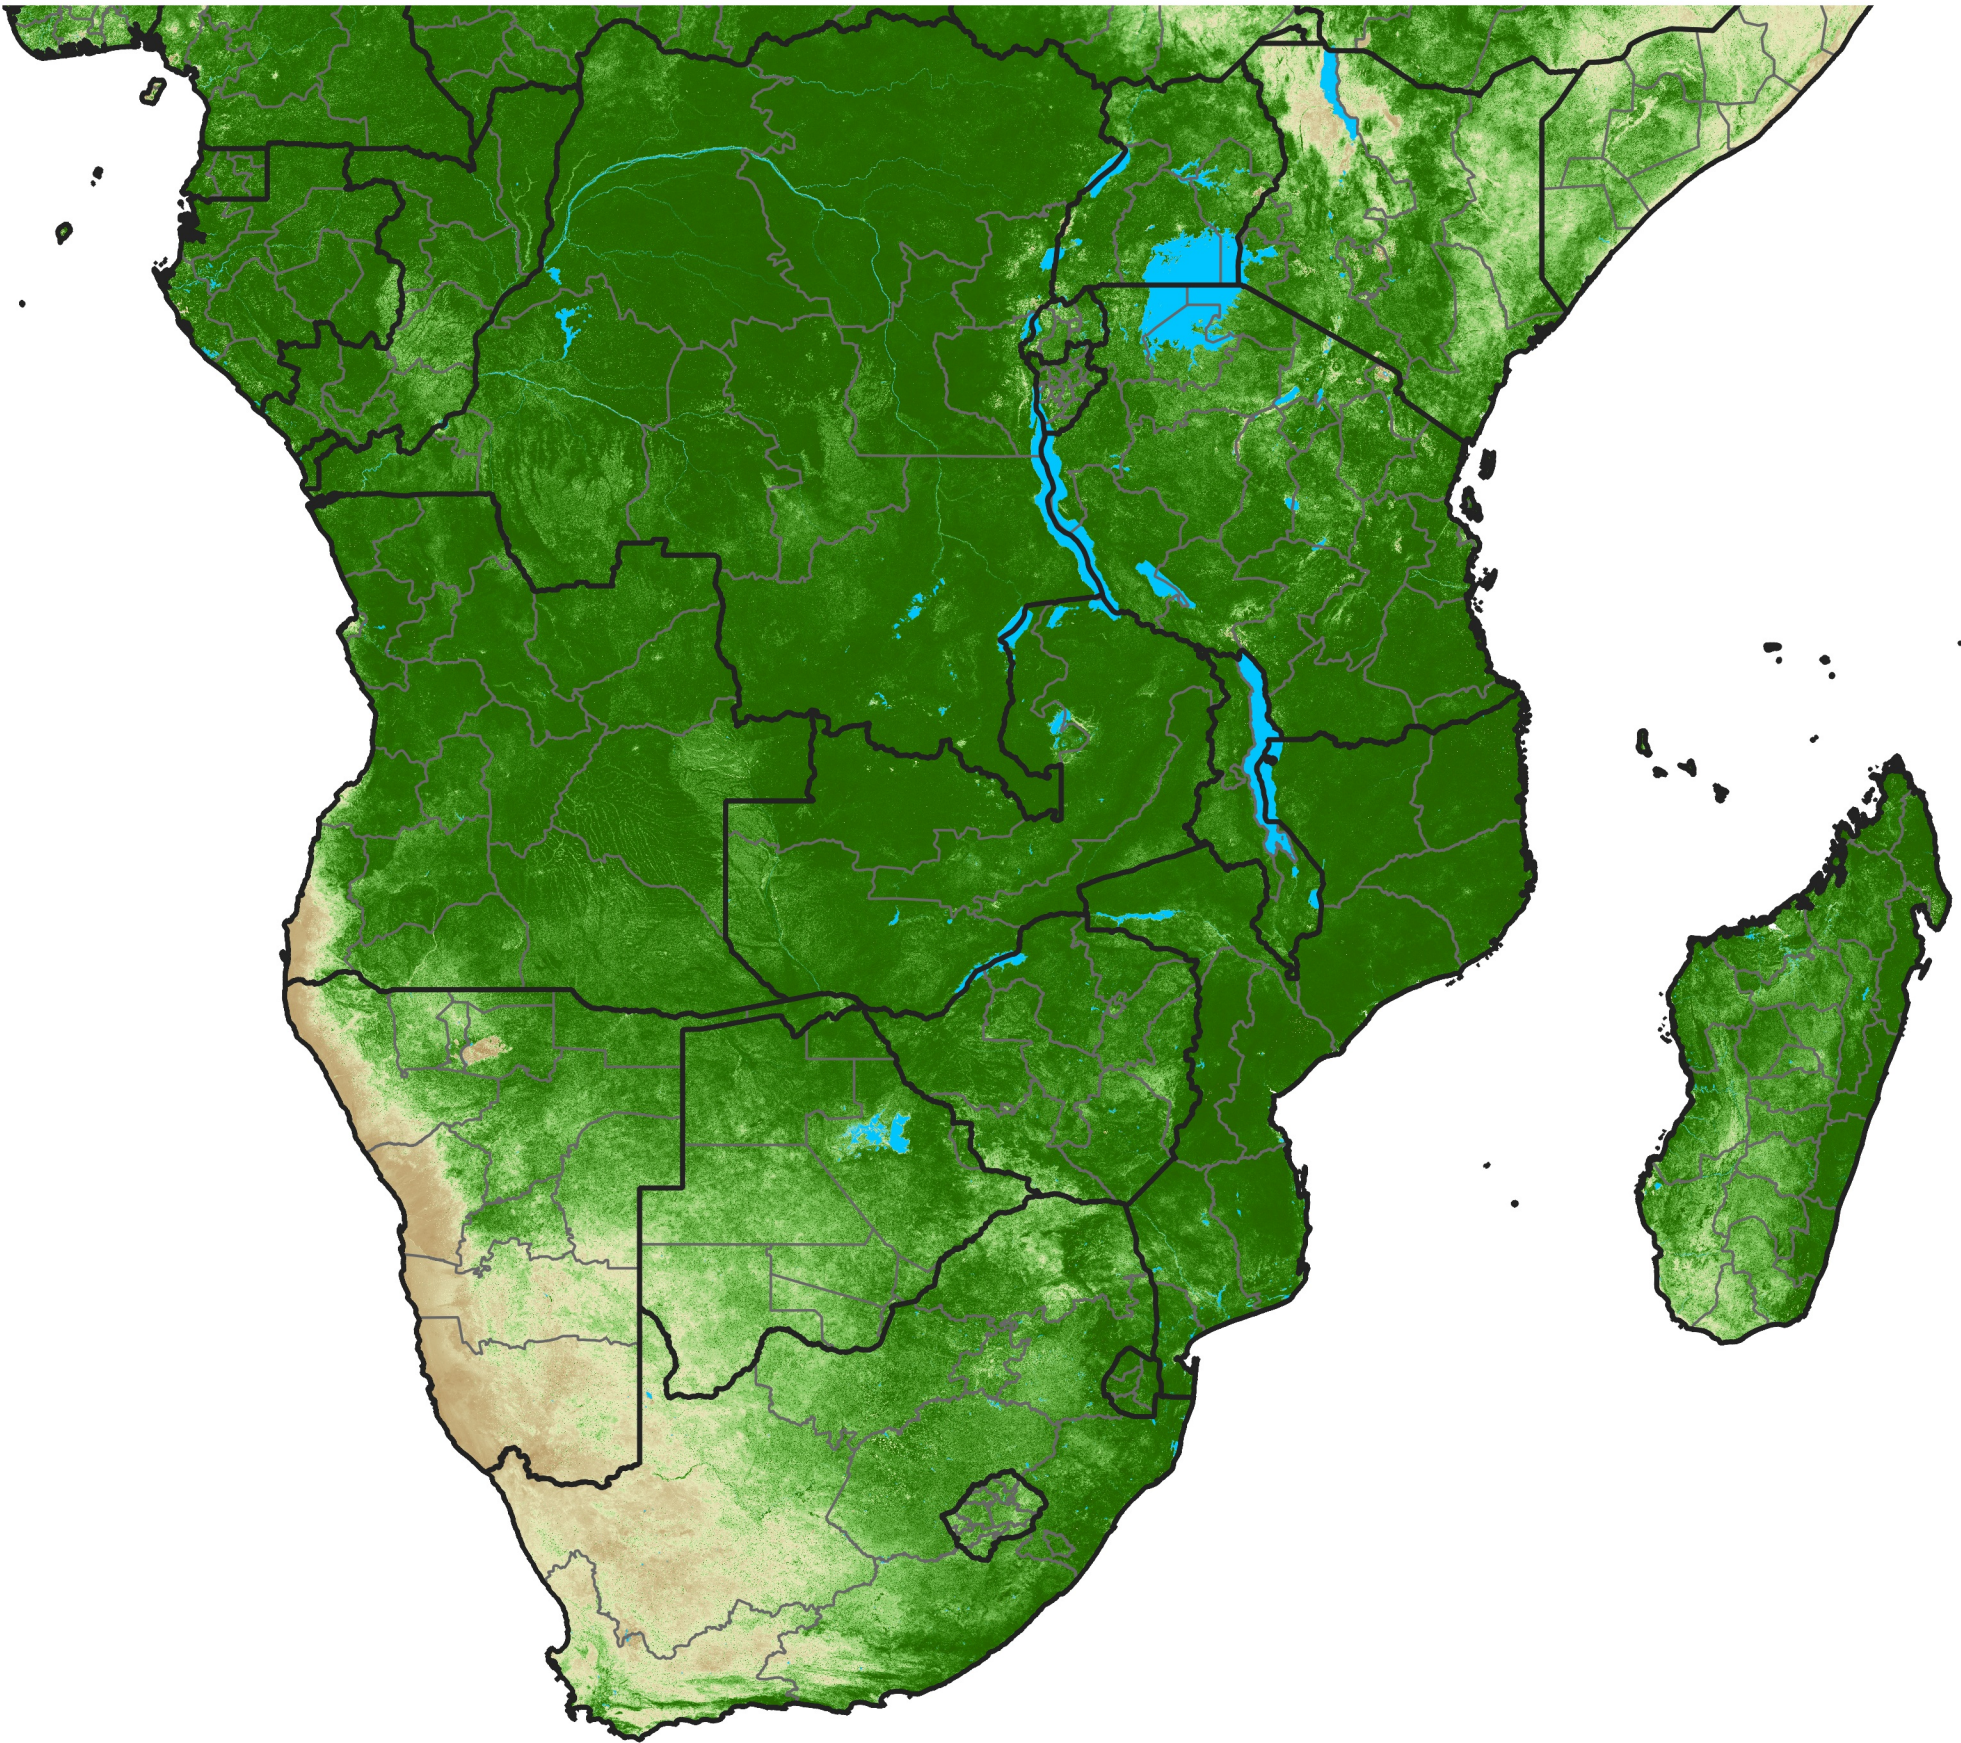

Southern Africa Temporally Smoothed NDVI

Period 22 / Apr 11 - 20, 2018

NDVI

0.1 0.2 0.3 0.4 0.5 0.6 0.7 0.8 0.9

Sparse

Moderate

Dense