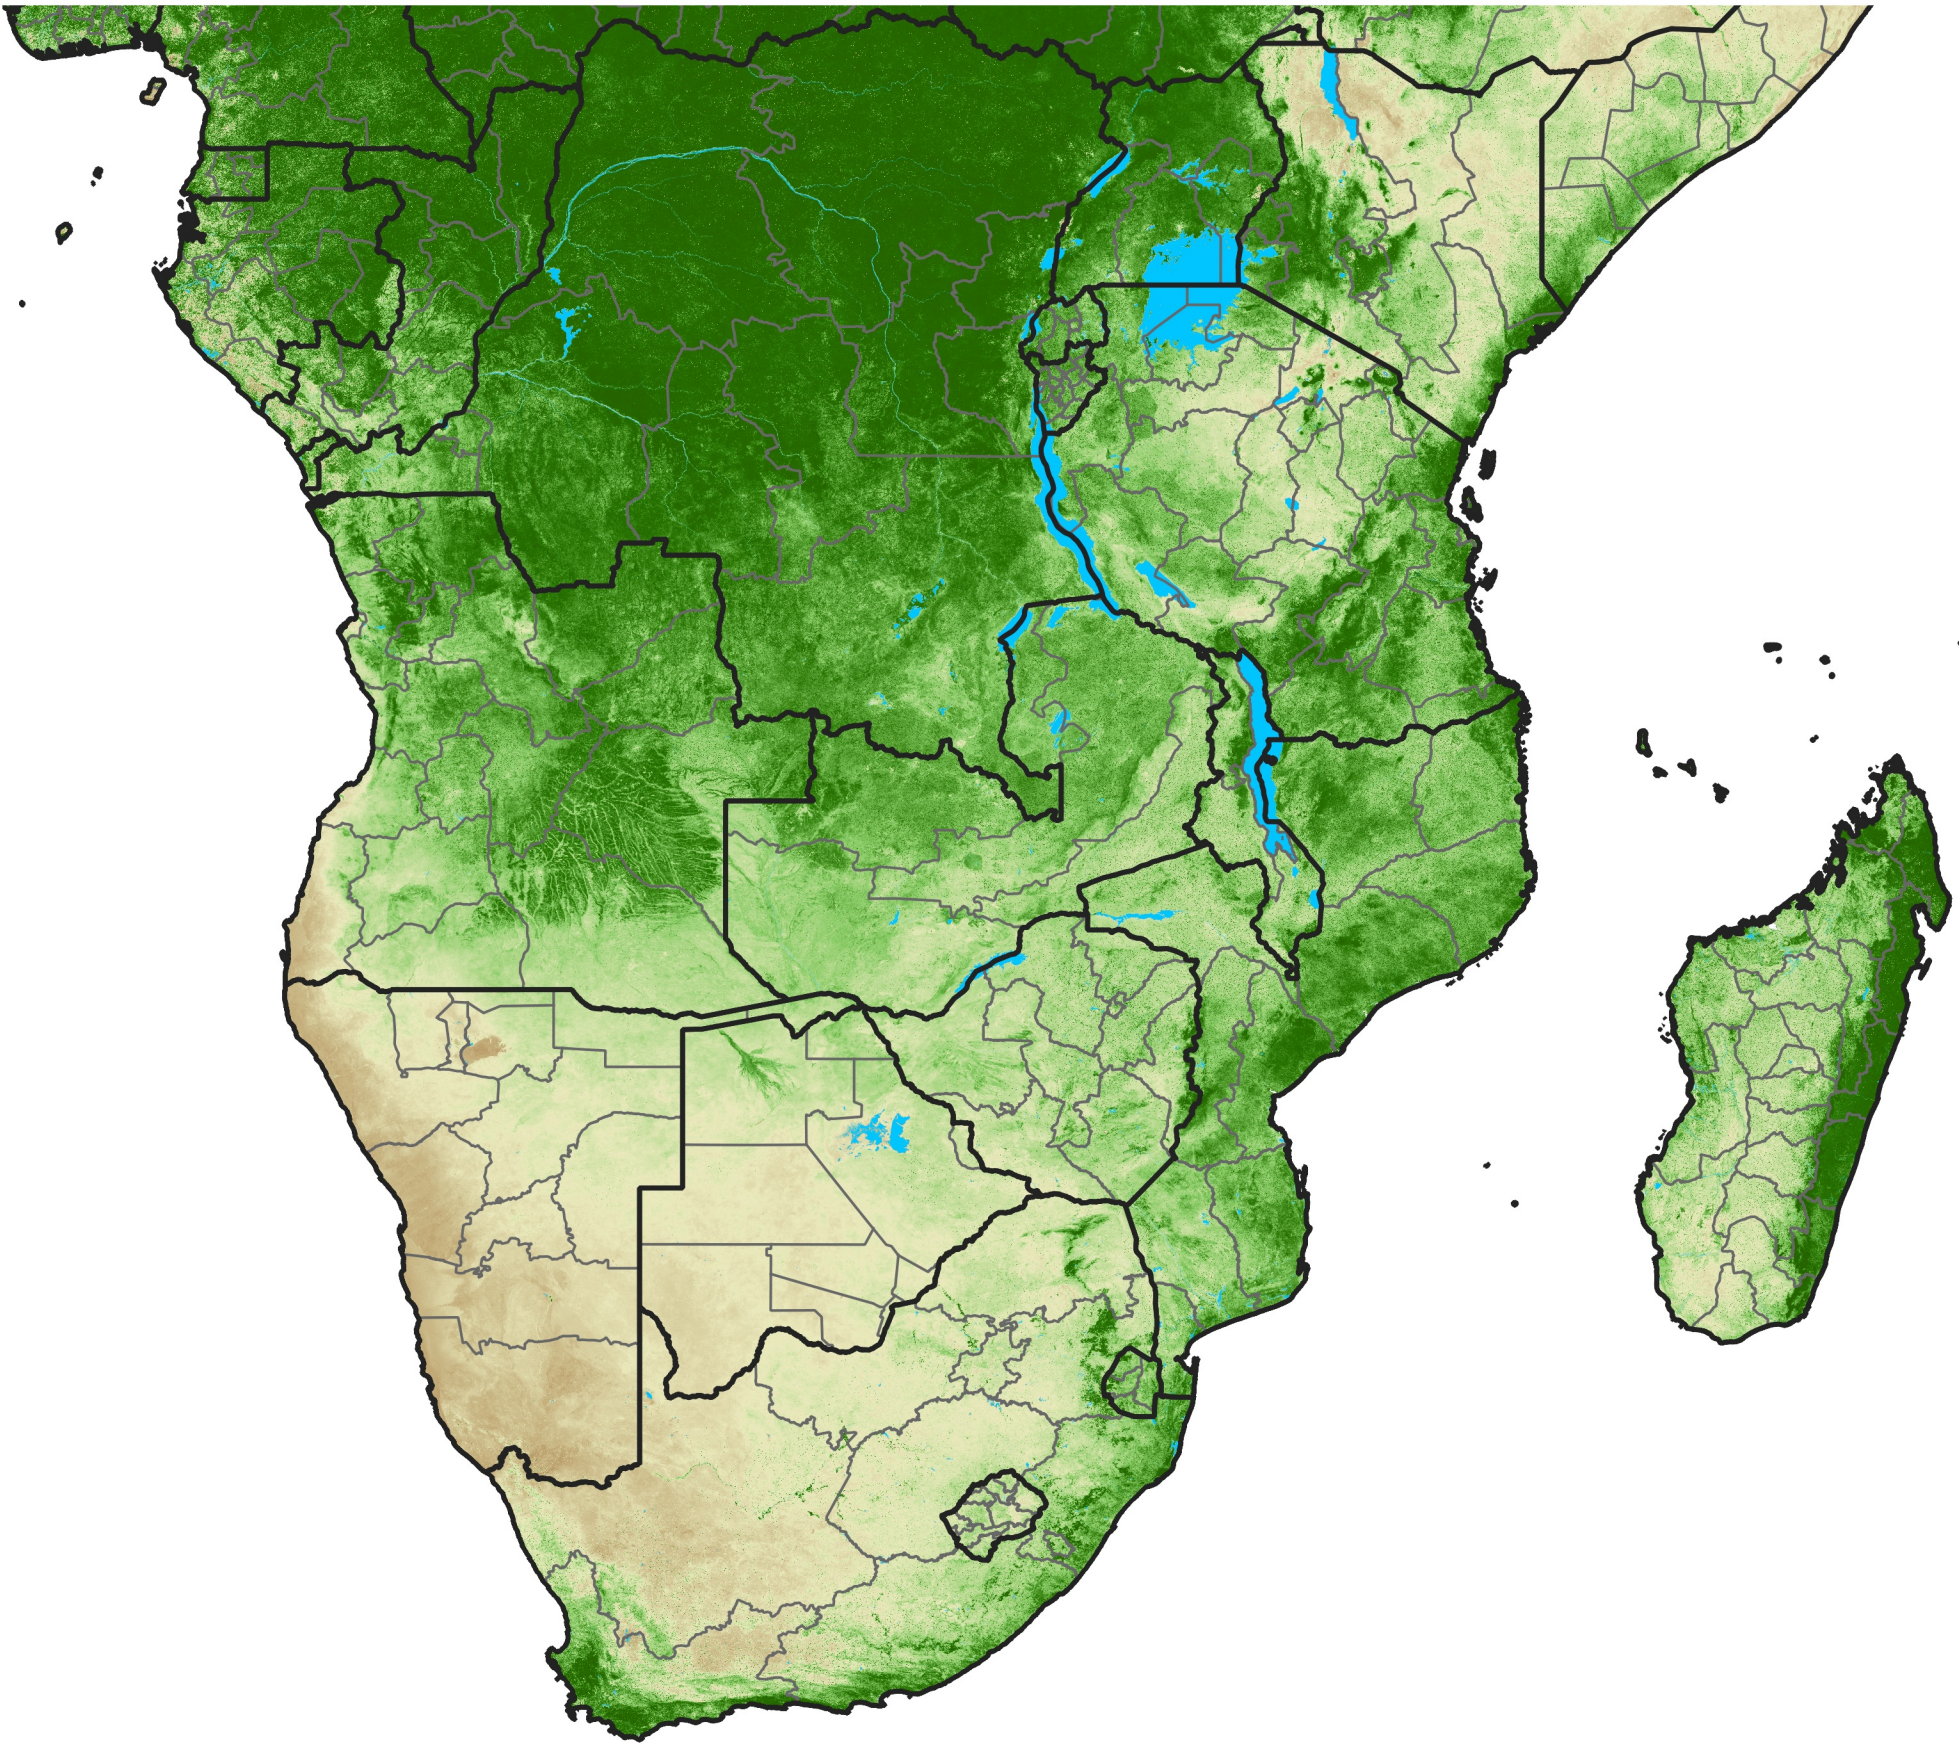

# Southern Africa Temporally Smoothed NDVI

Period 50 / Sep 01 - 10, 2018

NDVI

0.1 0.2 0.3 0.4 0.5 0.6 0.7 0.8 0.9

Sparse

Moderate

Dense