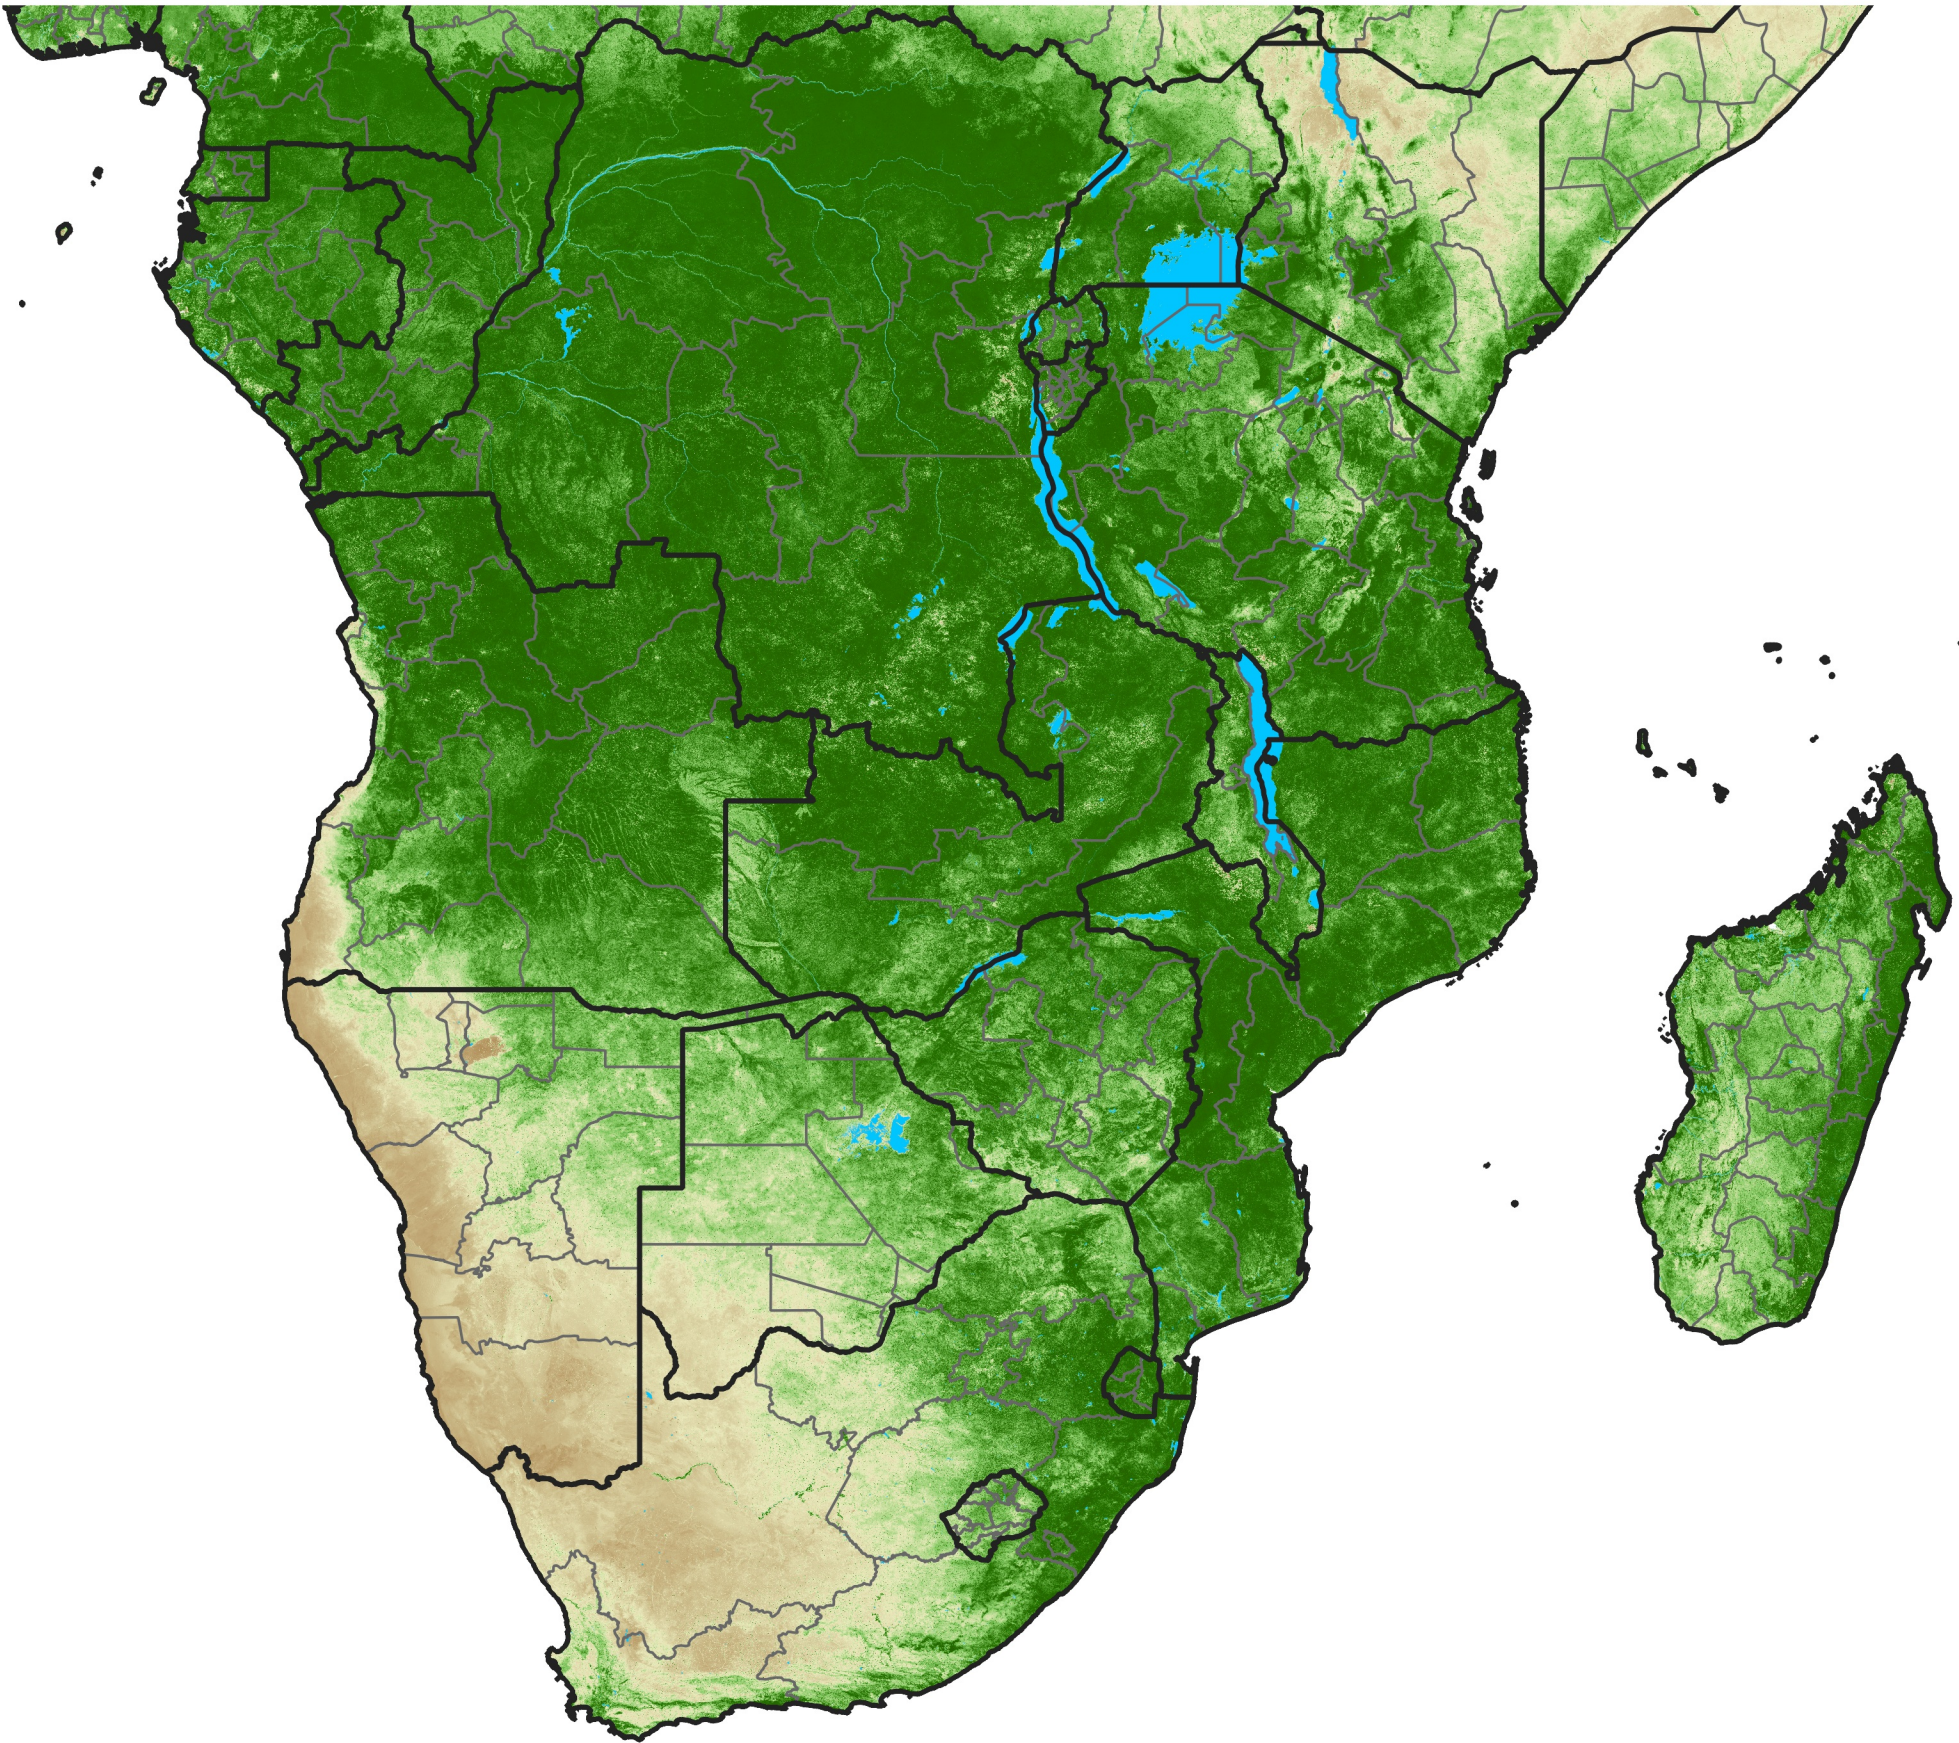

Southern Africa Temporally Smoothed NDVI

Period 03 / Jan 06 - 15, 2019

NDVI

0.1 0.2 0.3 0.4 0.5 0.6 0.7 0.8 0.9

Sparse

Moderate

Dense