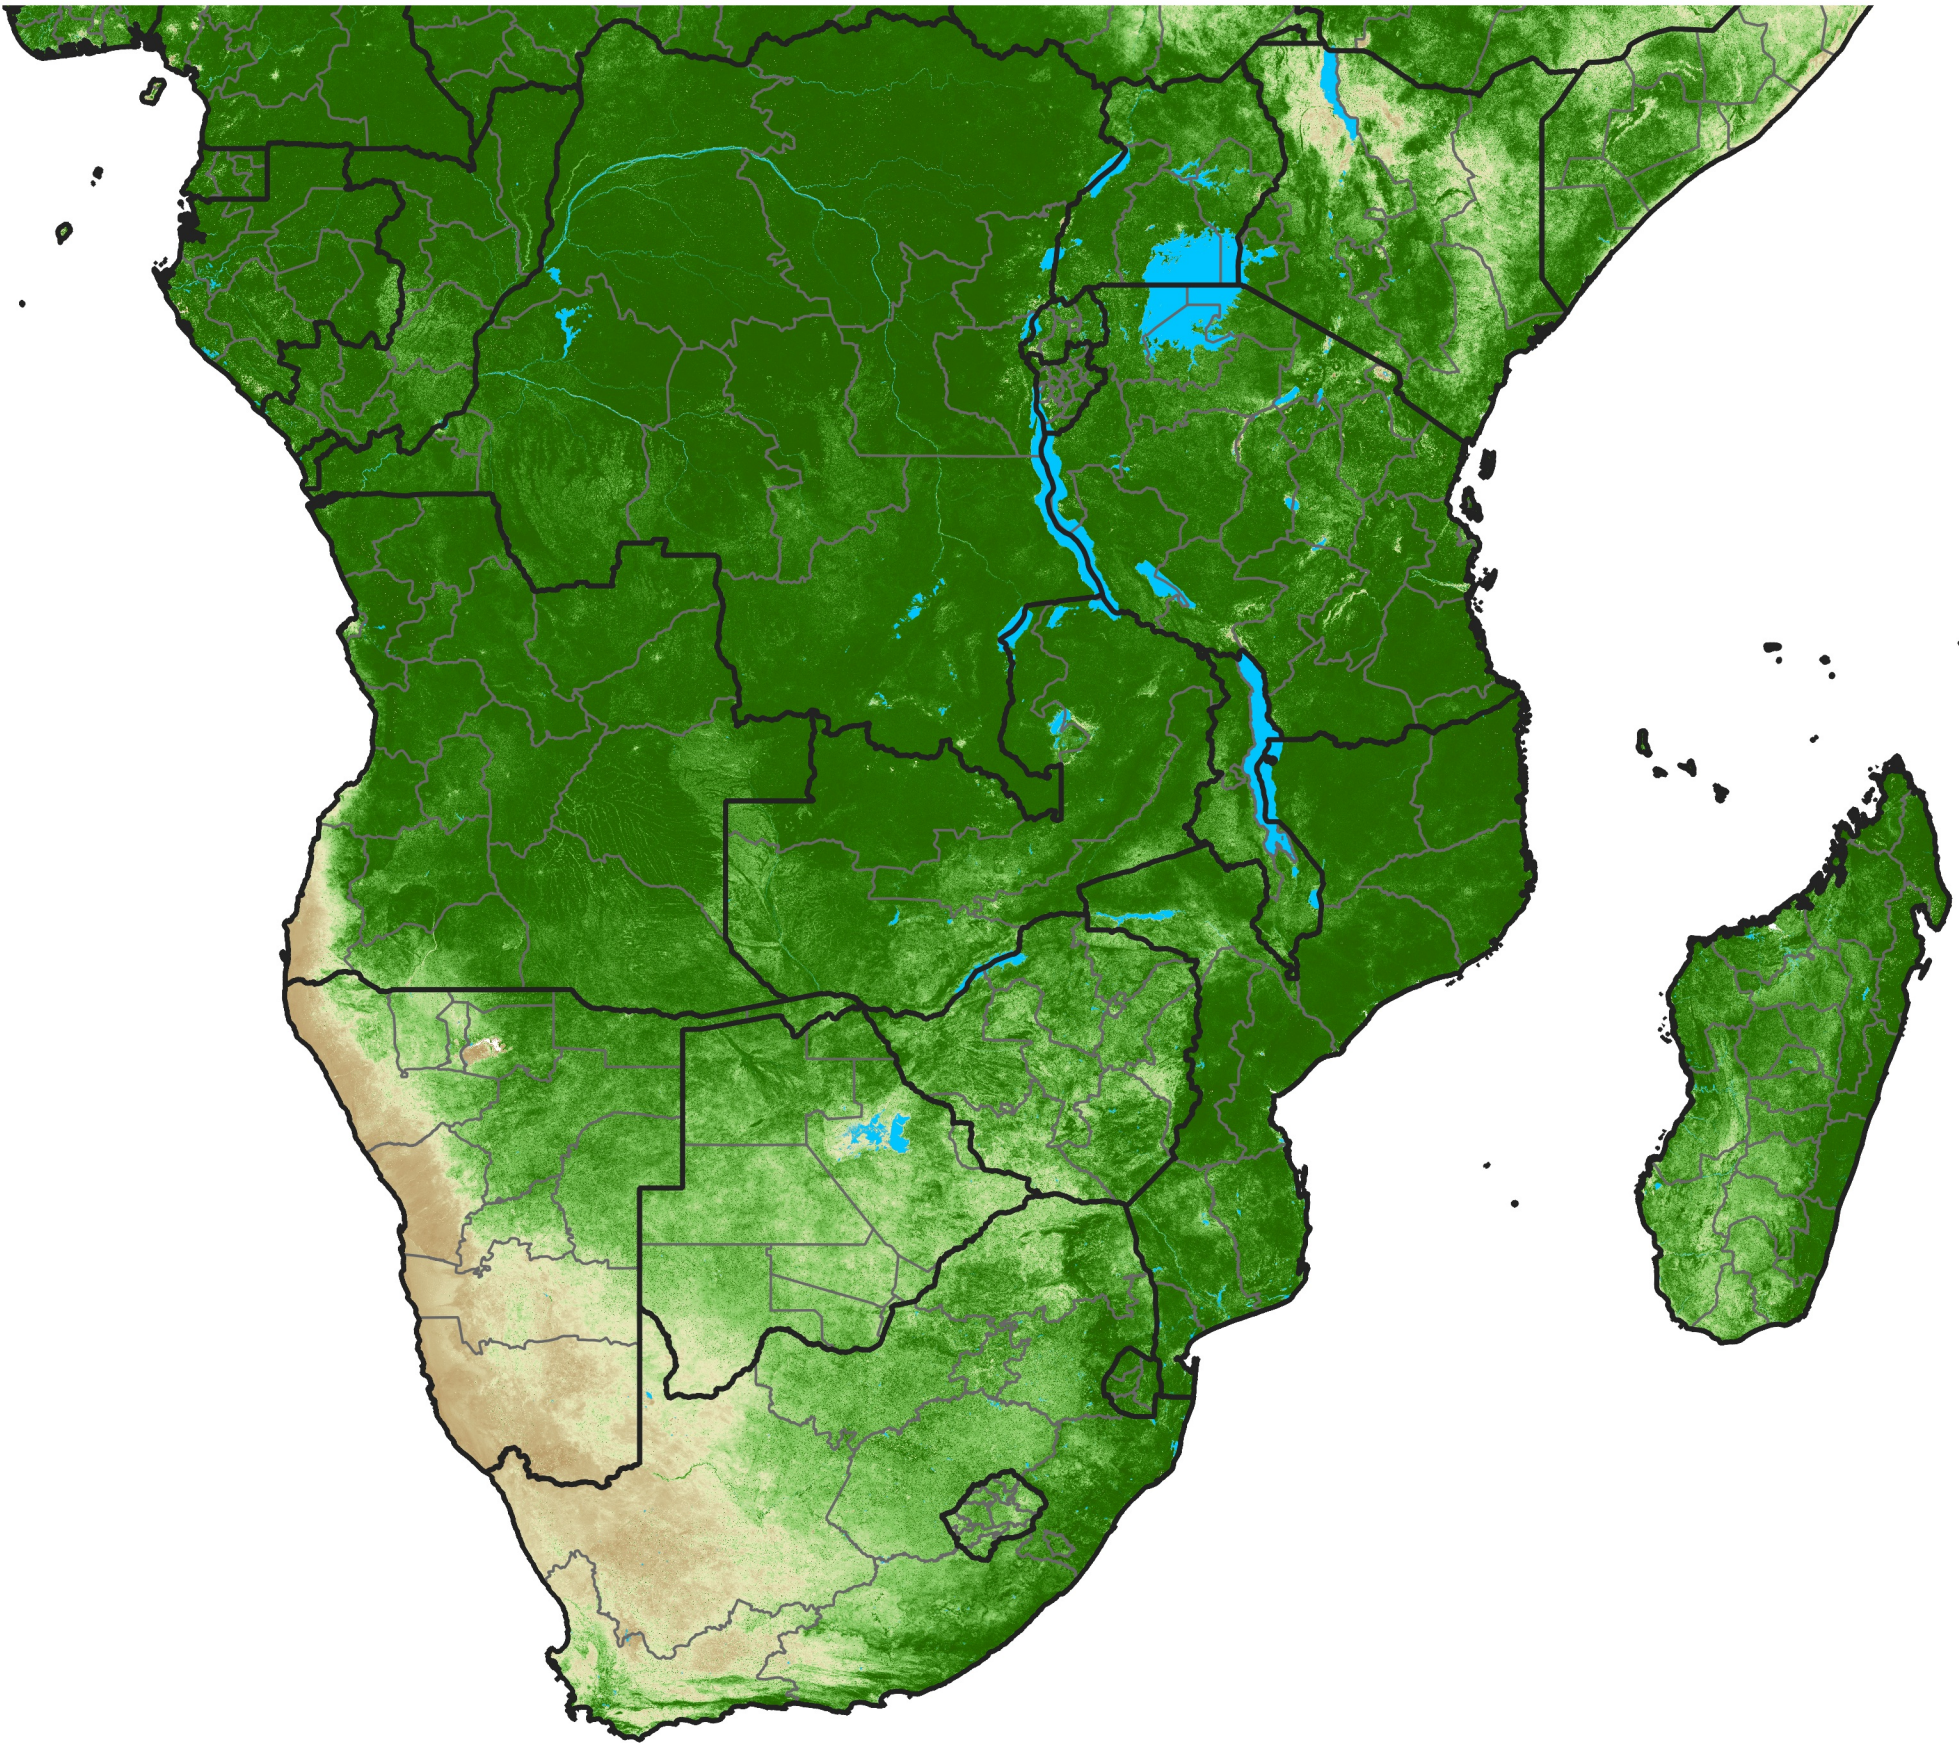

Southern Africa Temporally Smoothed NDVI

Period 24 / Apr 21 - 30, 2020

NDVI

0.1 0.2 0.3 0.4 0.5 0.6 0.7 0.8 0.9

Sparse

Moderate

Dense