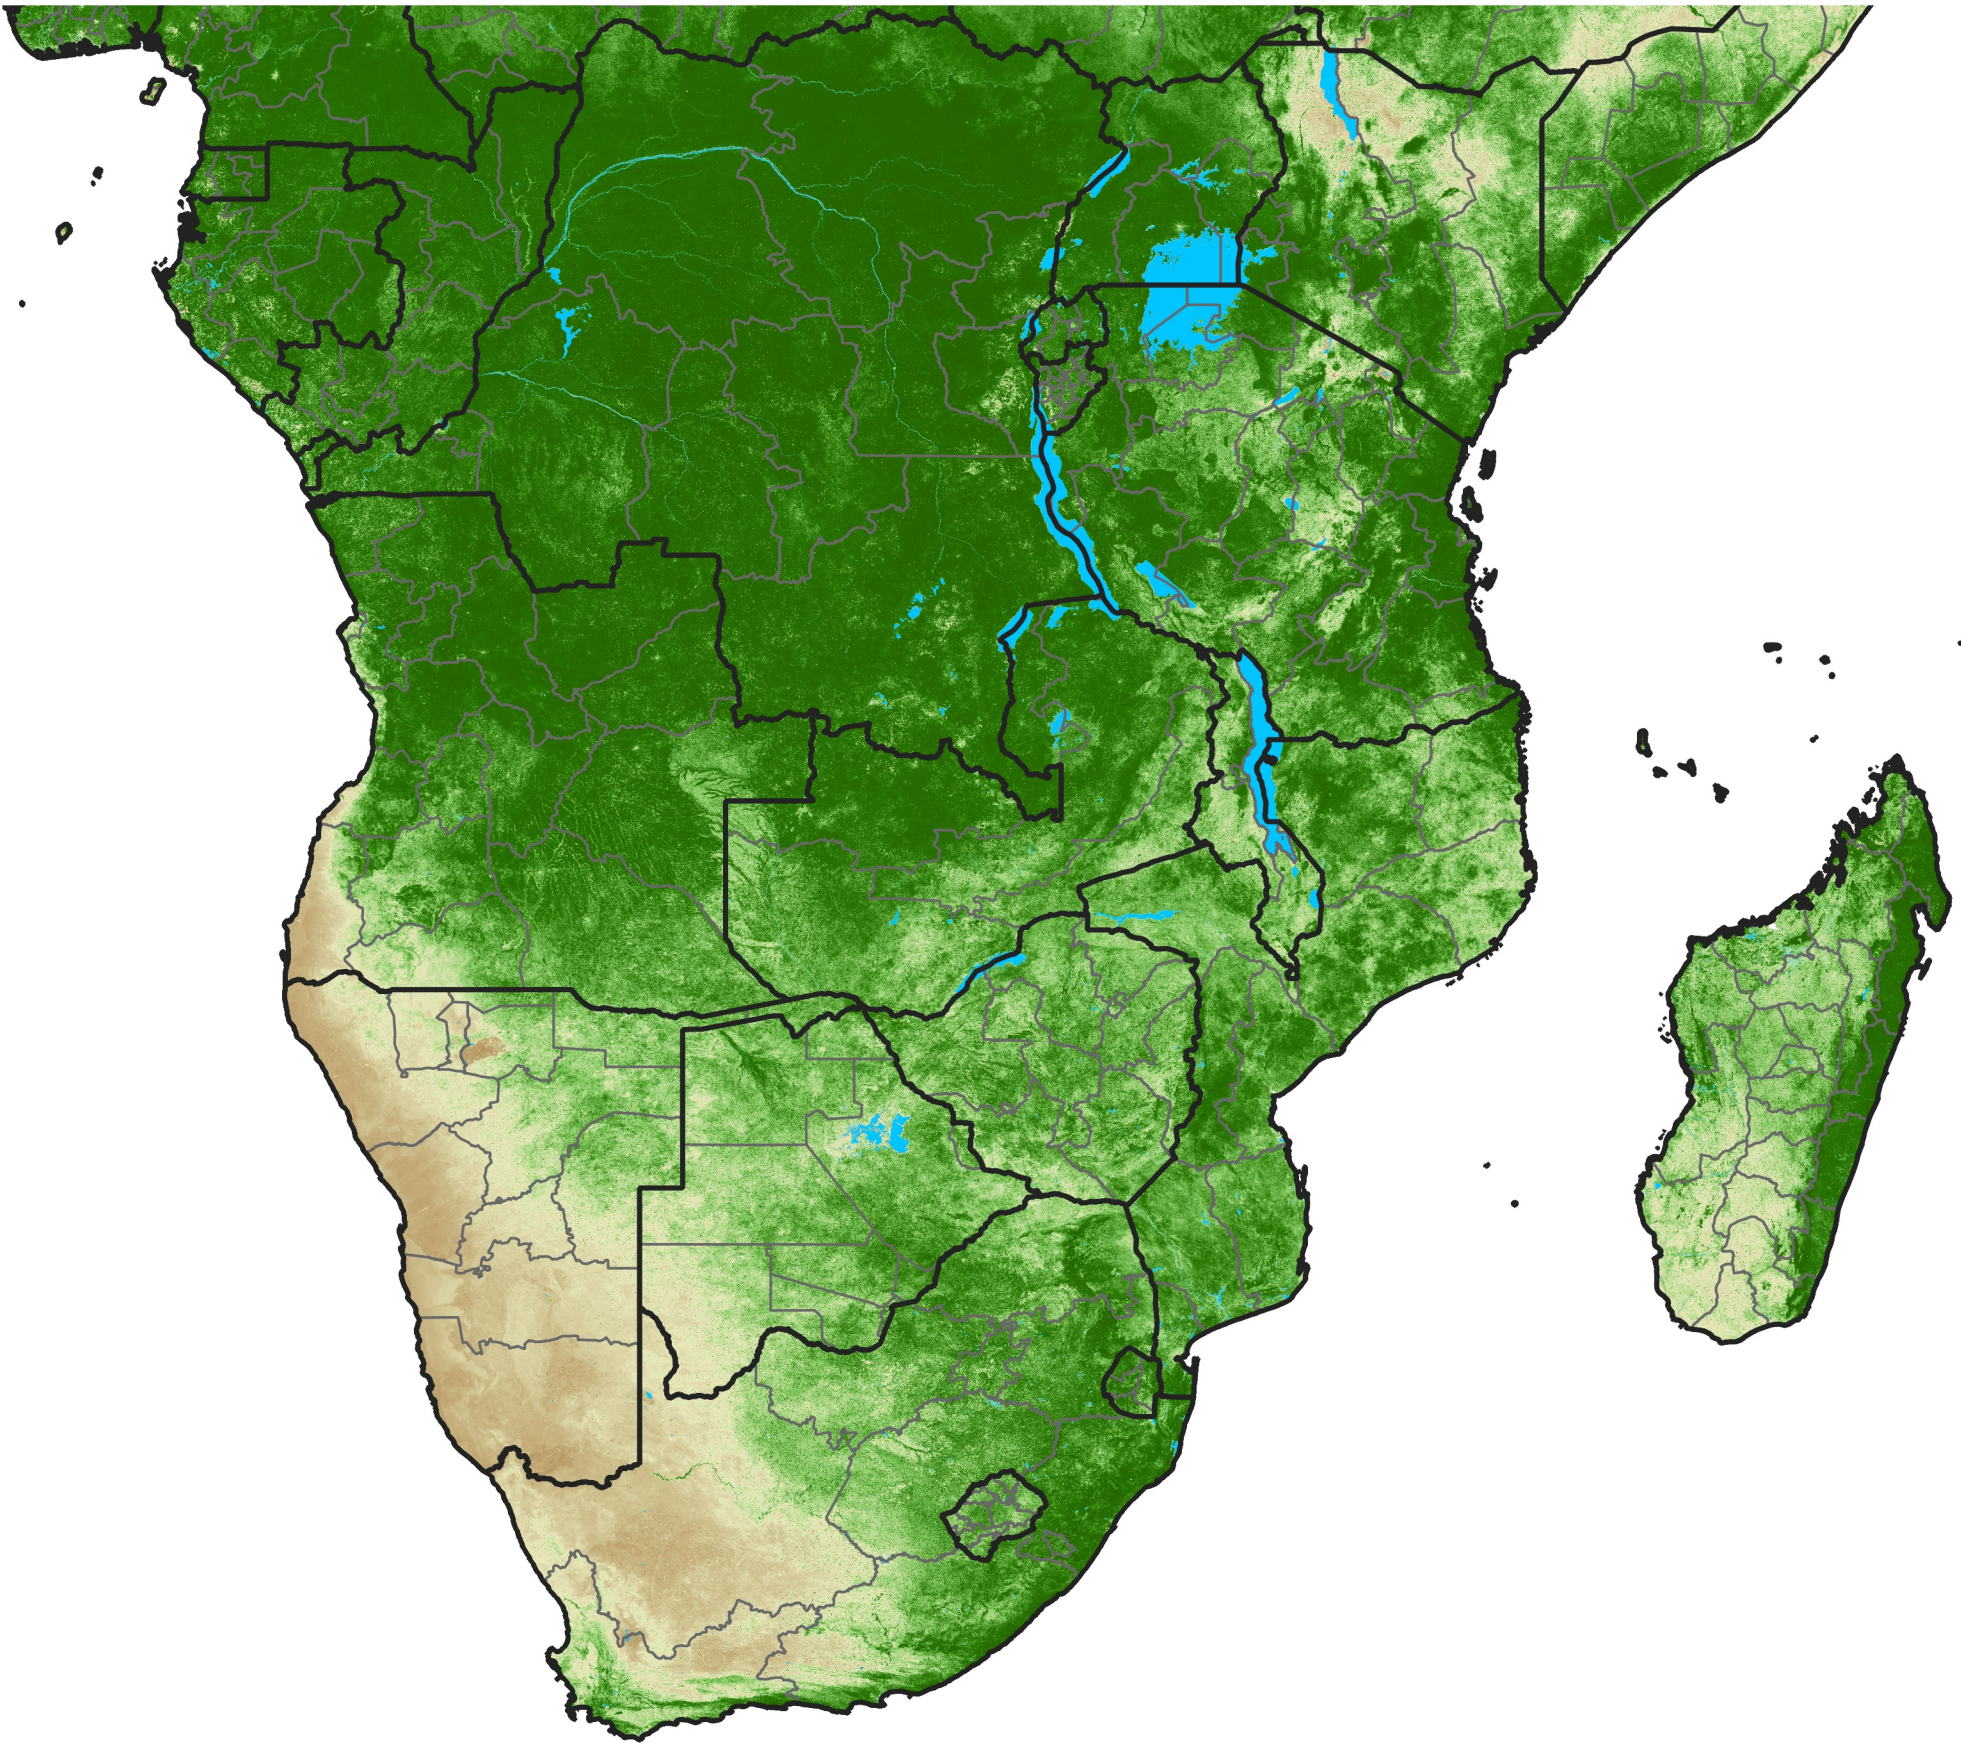

Southern Africa Temporally Smoothed NDVI

Period 68 / Dec 01 - 10, 2020

NDVI

0.1 0.2 0.3 0.4 0.5 0.6 0.7 0.8 0.9

Sparse

Moderate

Dense