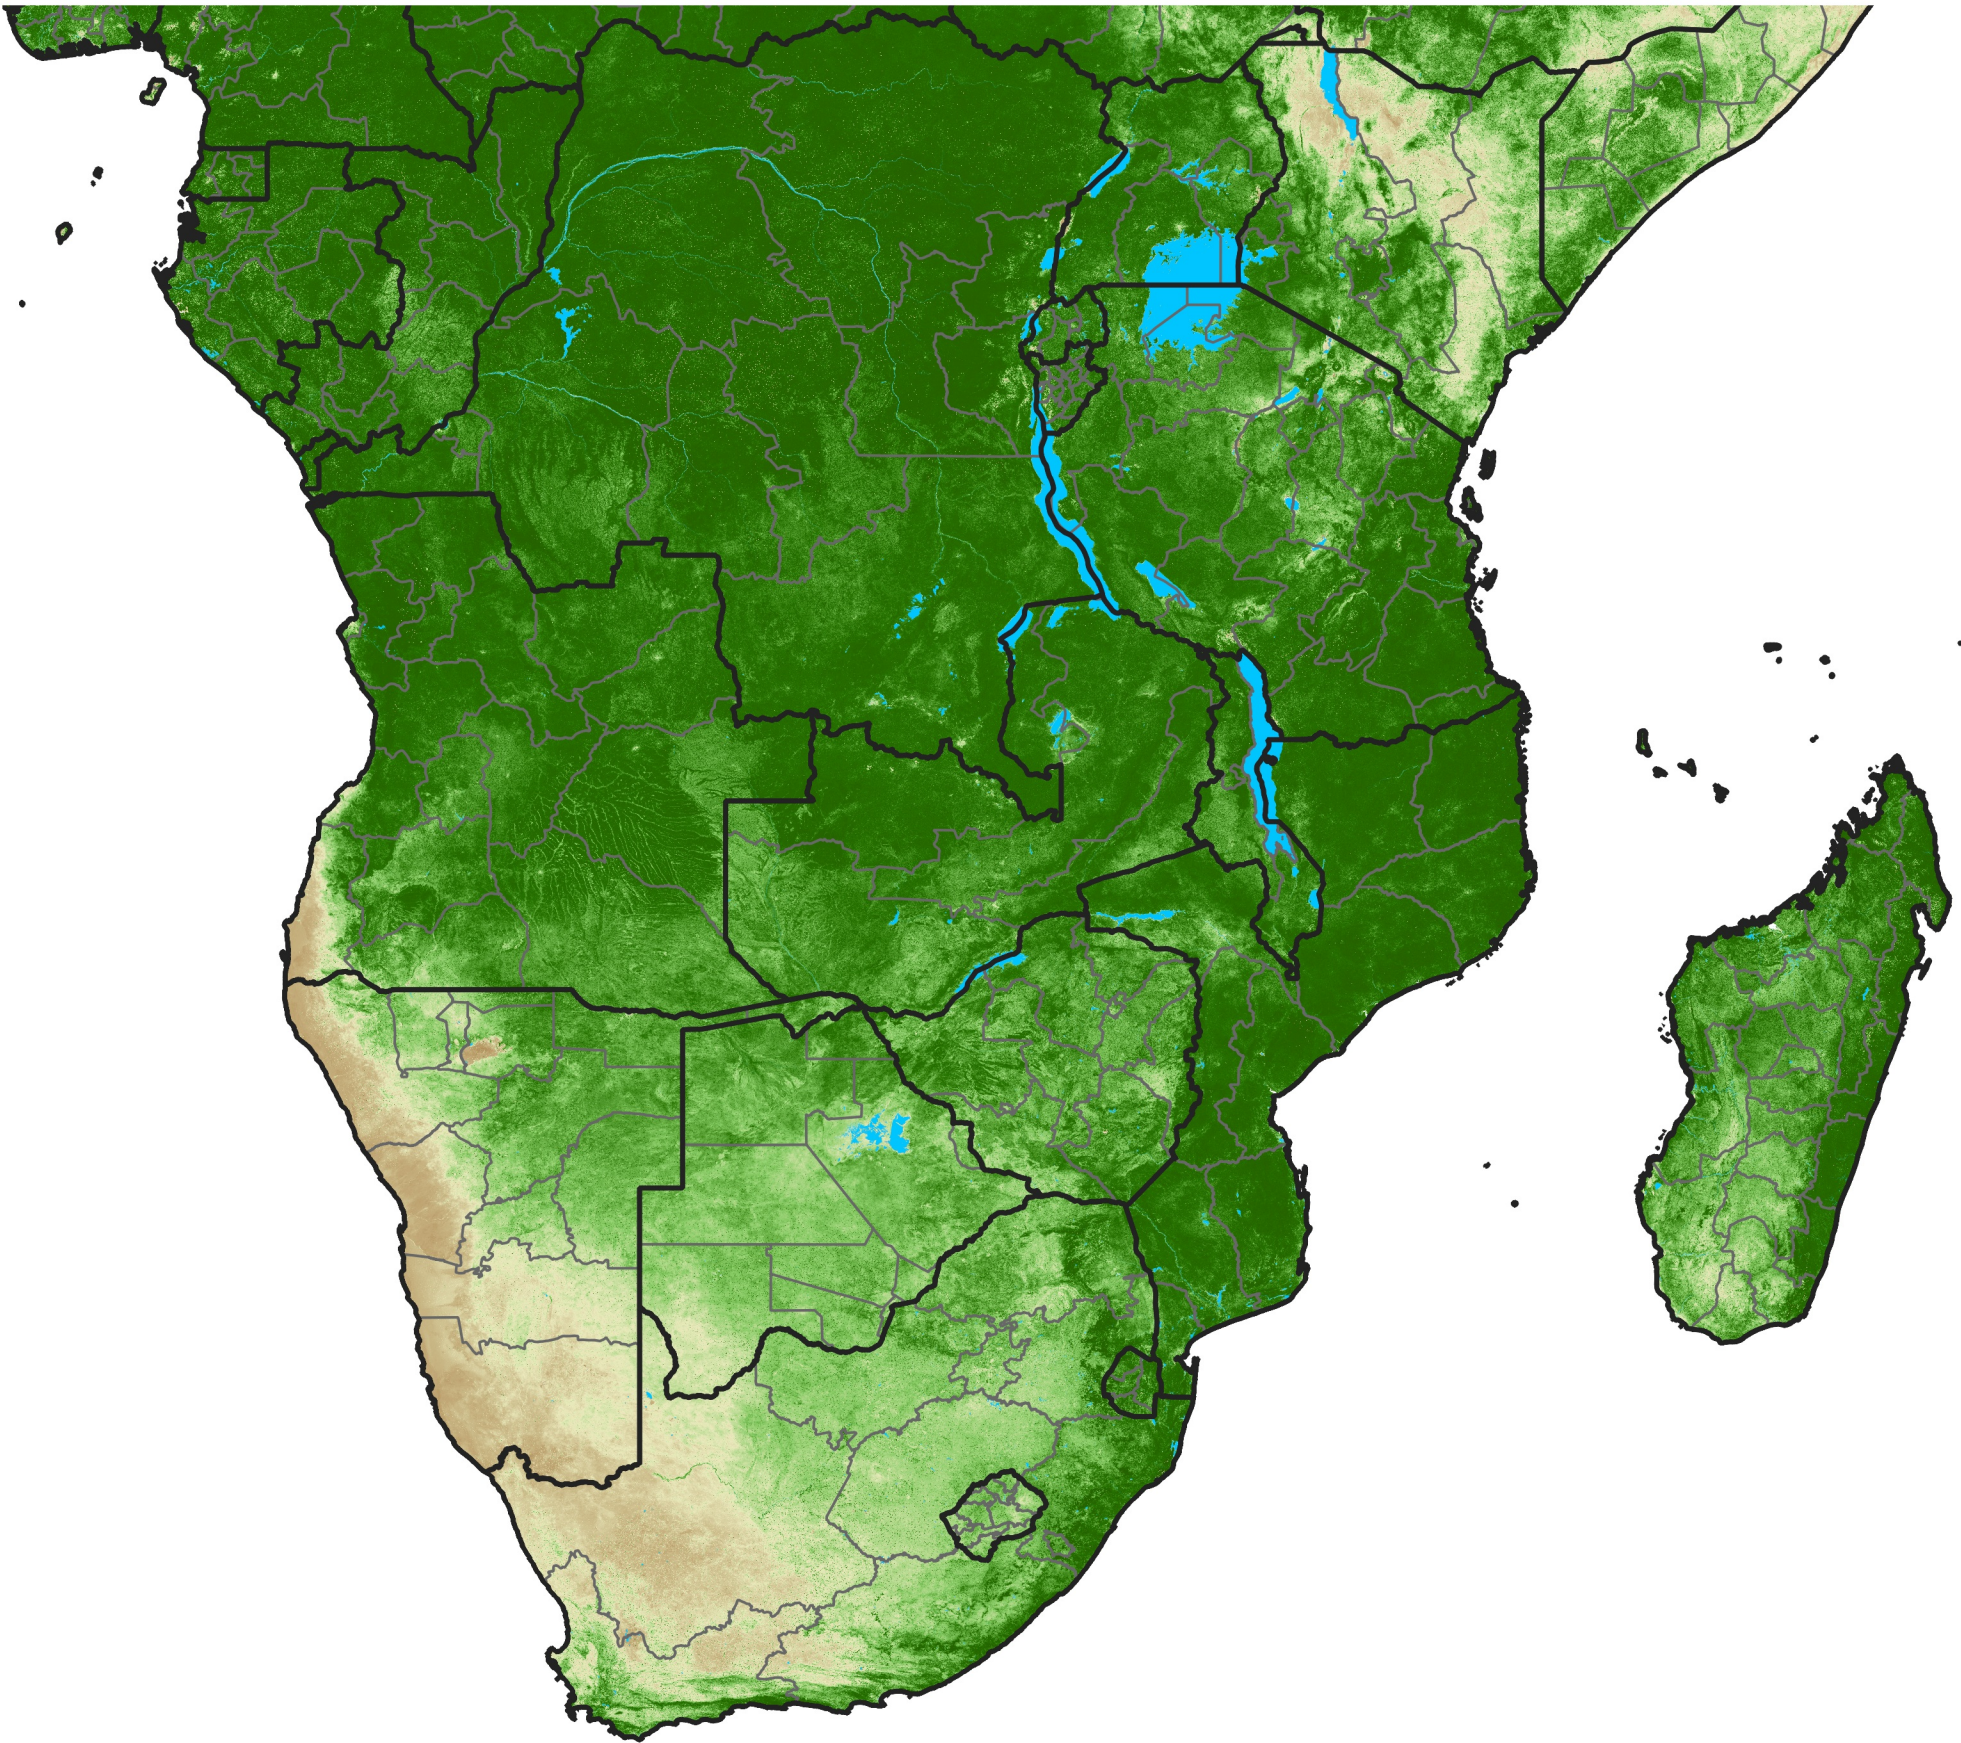

Southern Africa Temporally Smoothed NDVI

Period 26 / May 01 - 10, 2021

NDVI

0.1 0.2 0.3 0.4 0.5 0.6 0.7 0.8 0.9

Sparse

Moderate

Dense