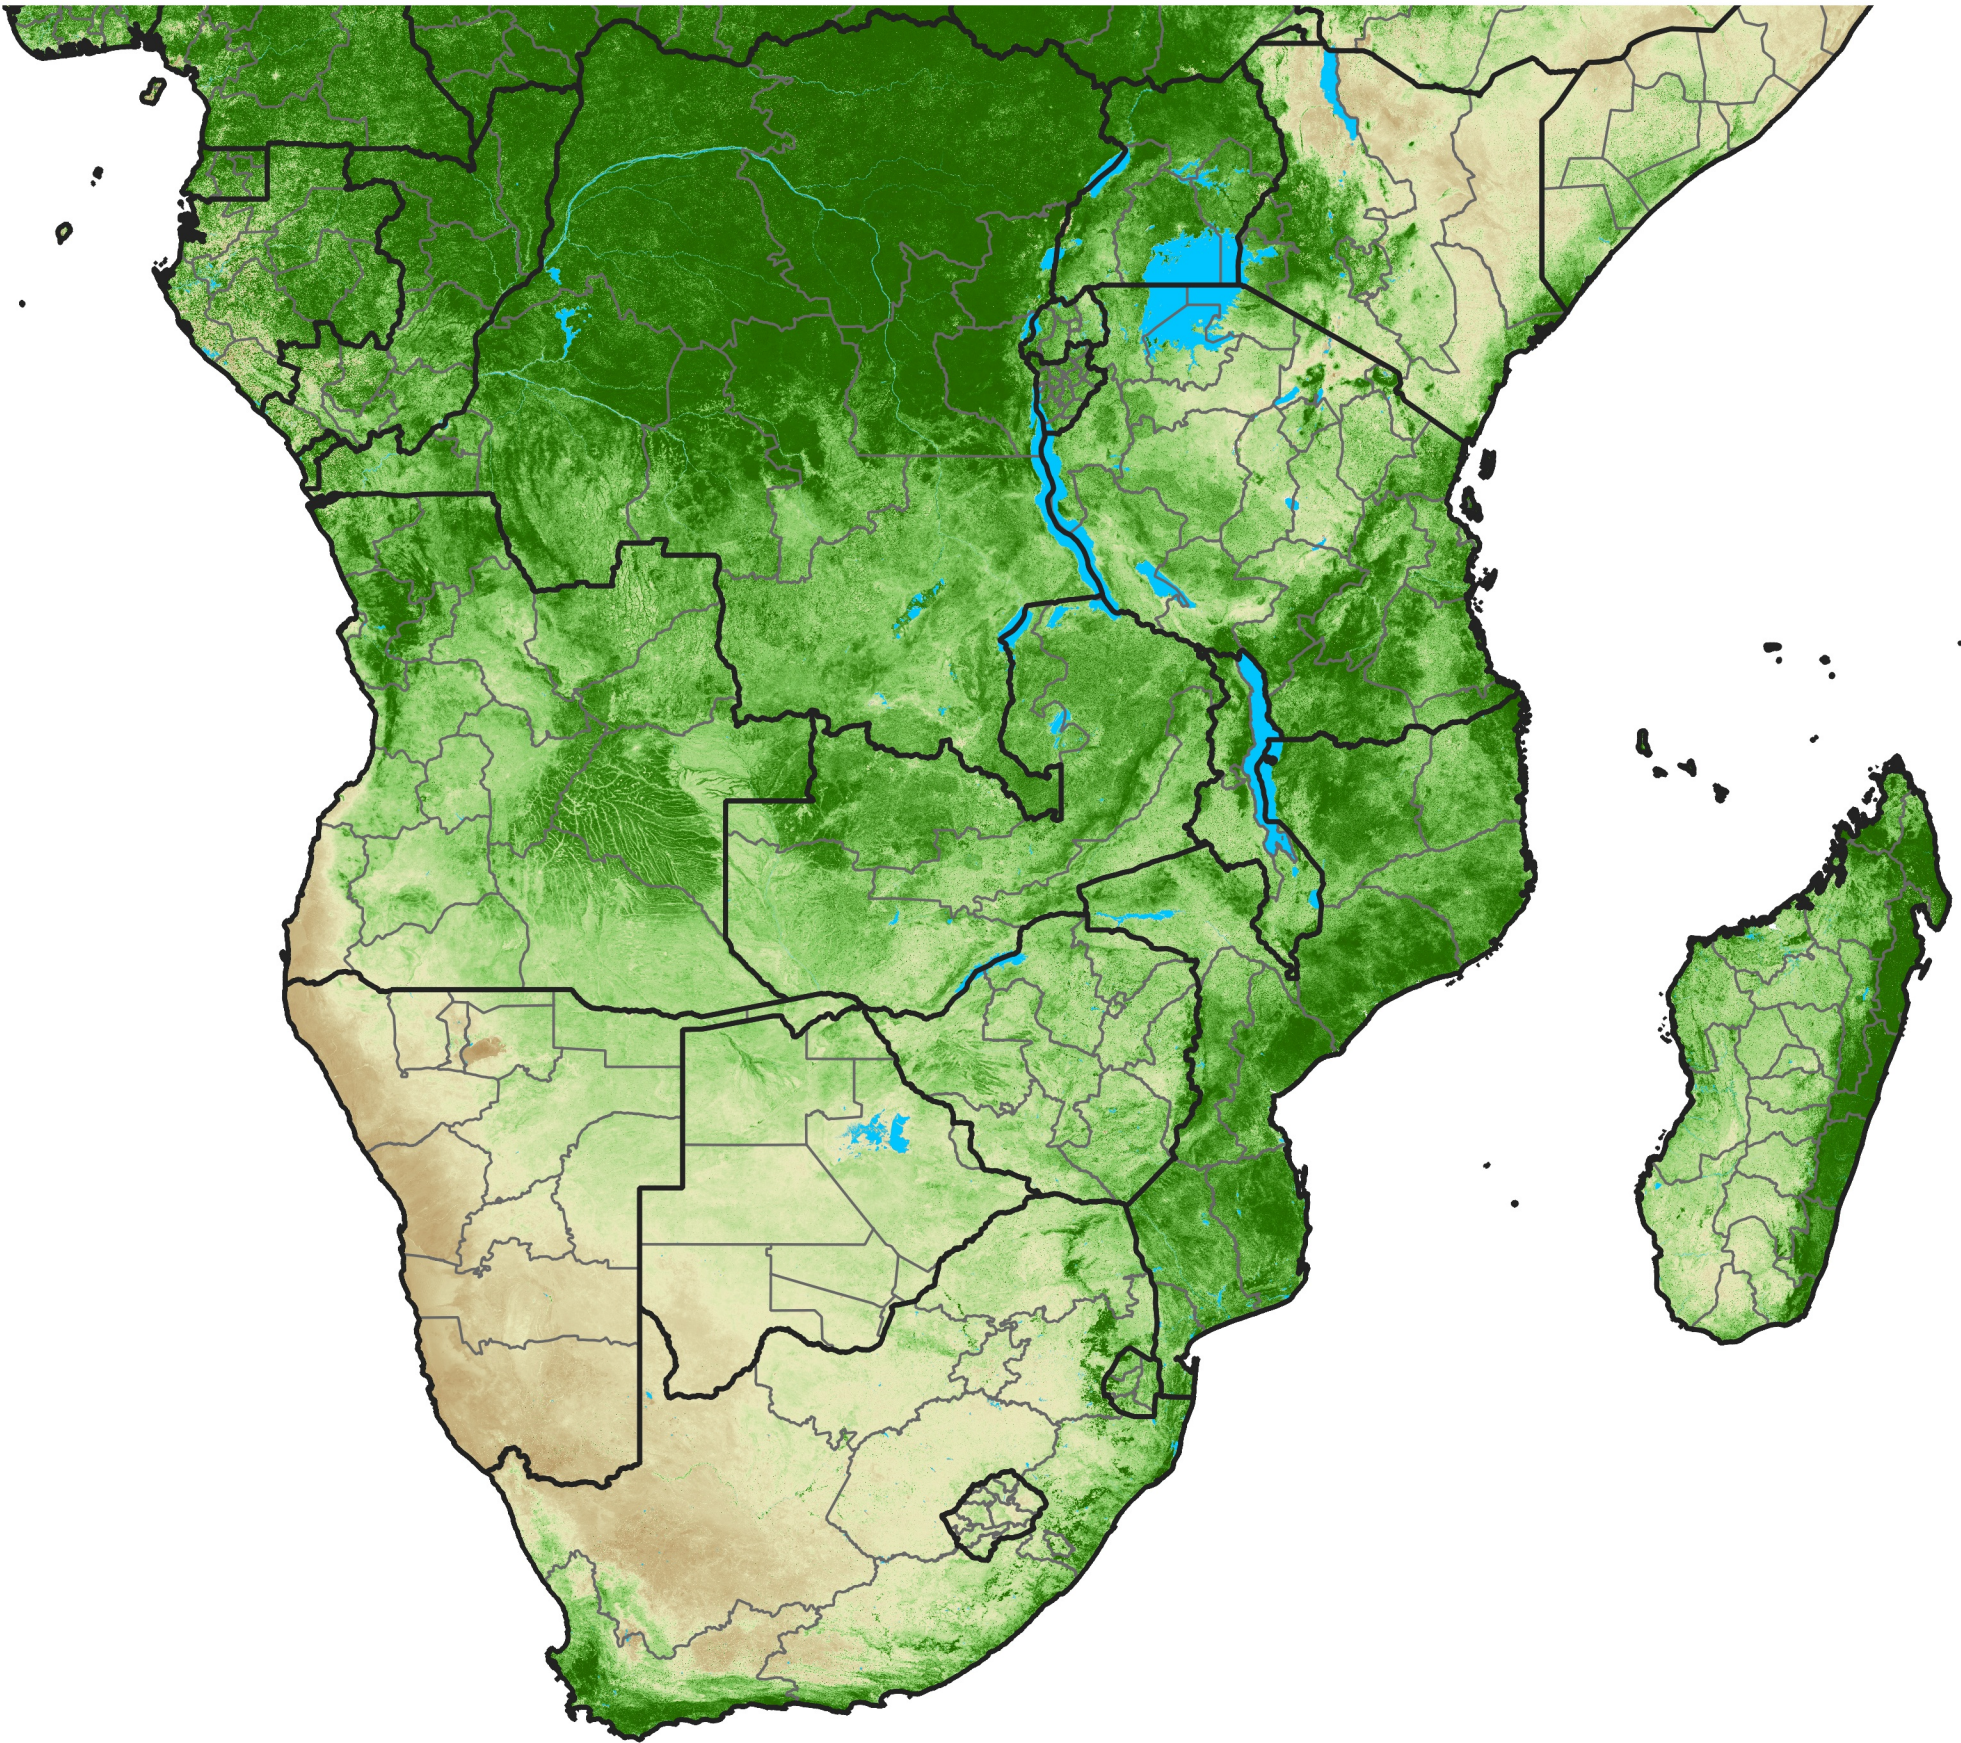

Southern Africa Temporally Smoothed NDVI

Period 44 / Aug 01 - 10, 2021

NDVI

0.1 0.2 0.3 0.4 0.5 0.6 0.7 0.8 0.9

Sparse

Moderate

Dense