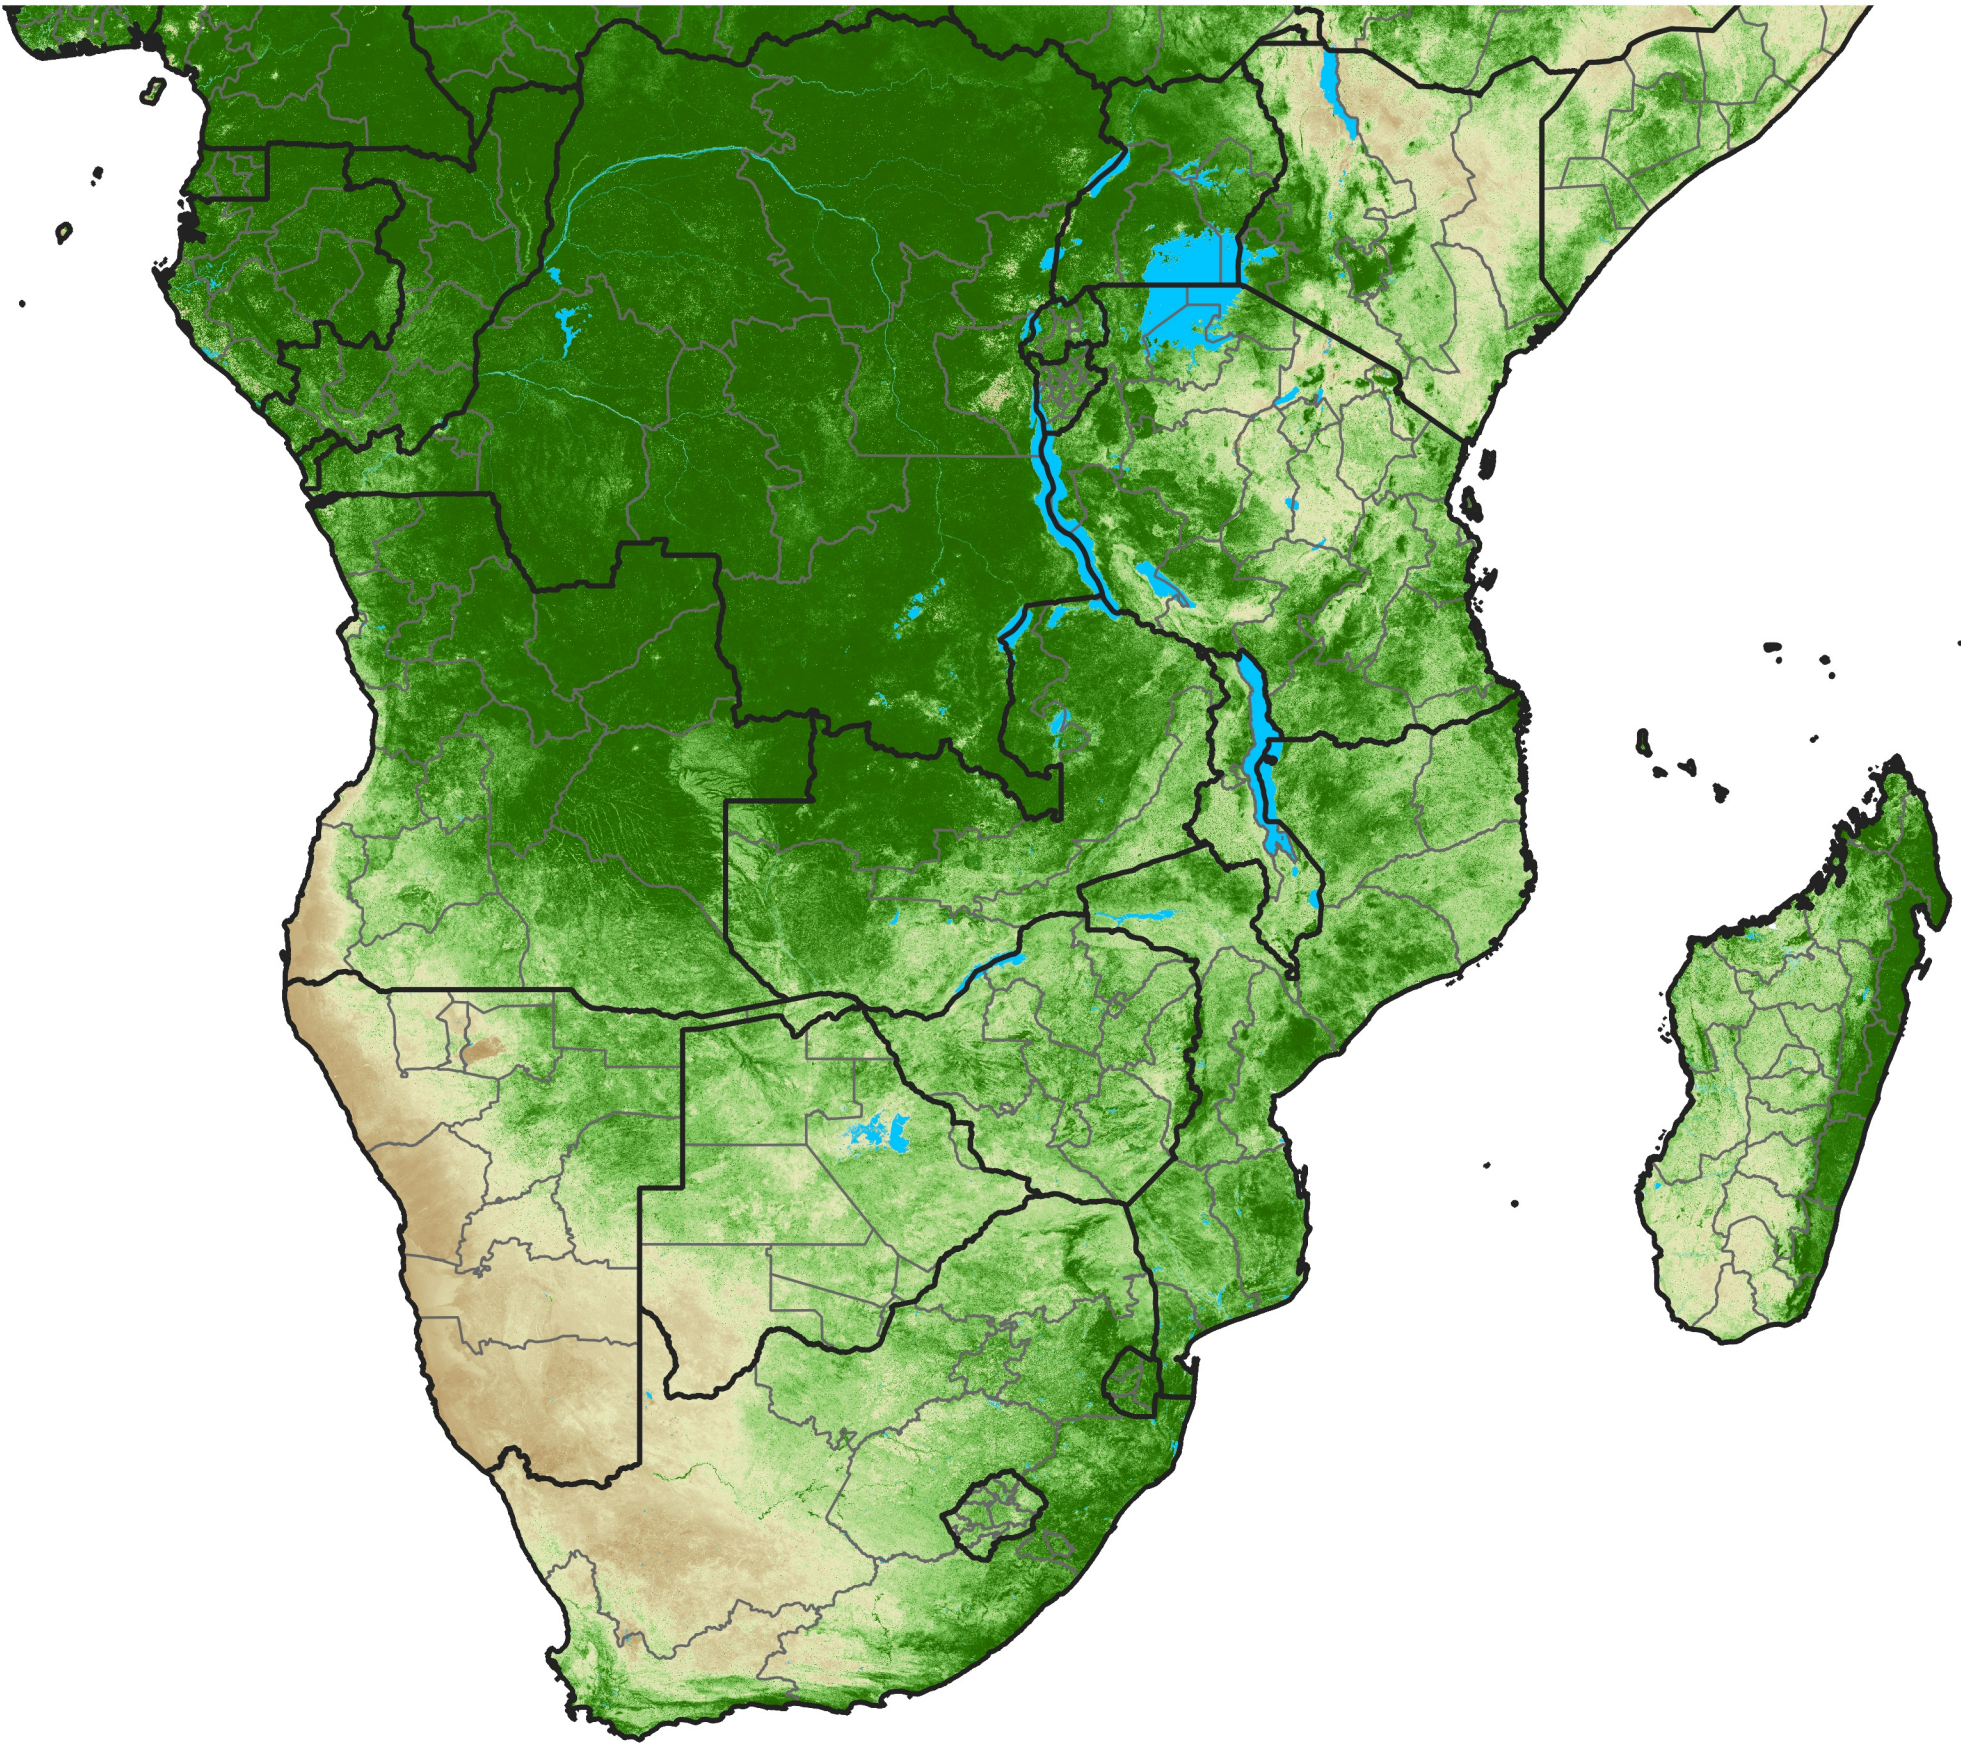

# Southern Africa Temporally Smoothed NDVI

Period 64 / Nov 11 - 20, 2021

NDVI

0.1 0.2 0.3 0.4 0.5 0.6 0.7 0.8 0.9

Sparse

Moderate

Dense