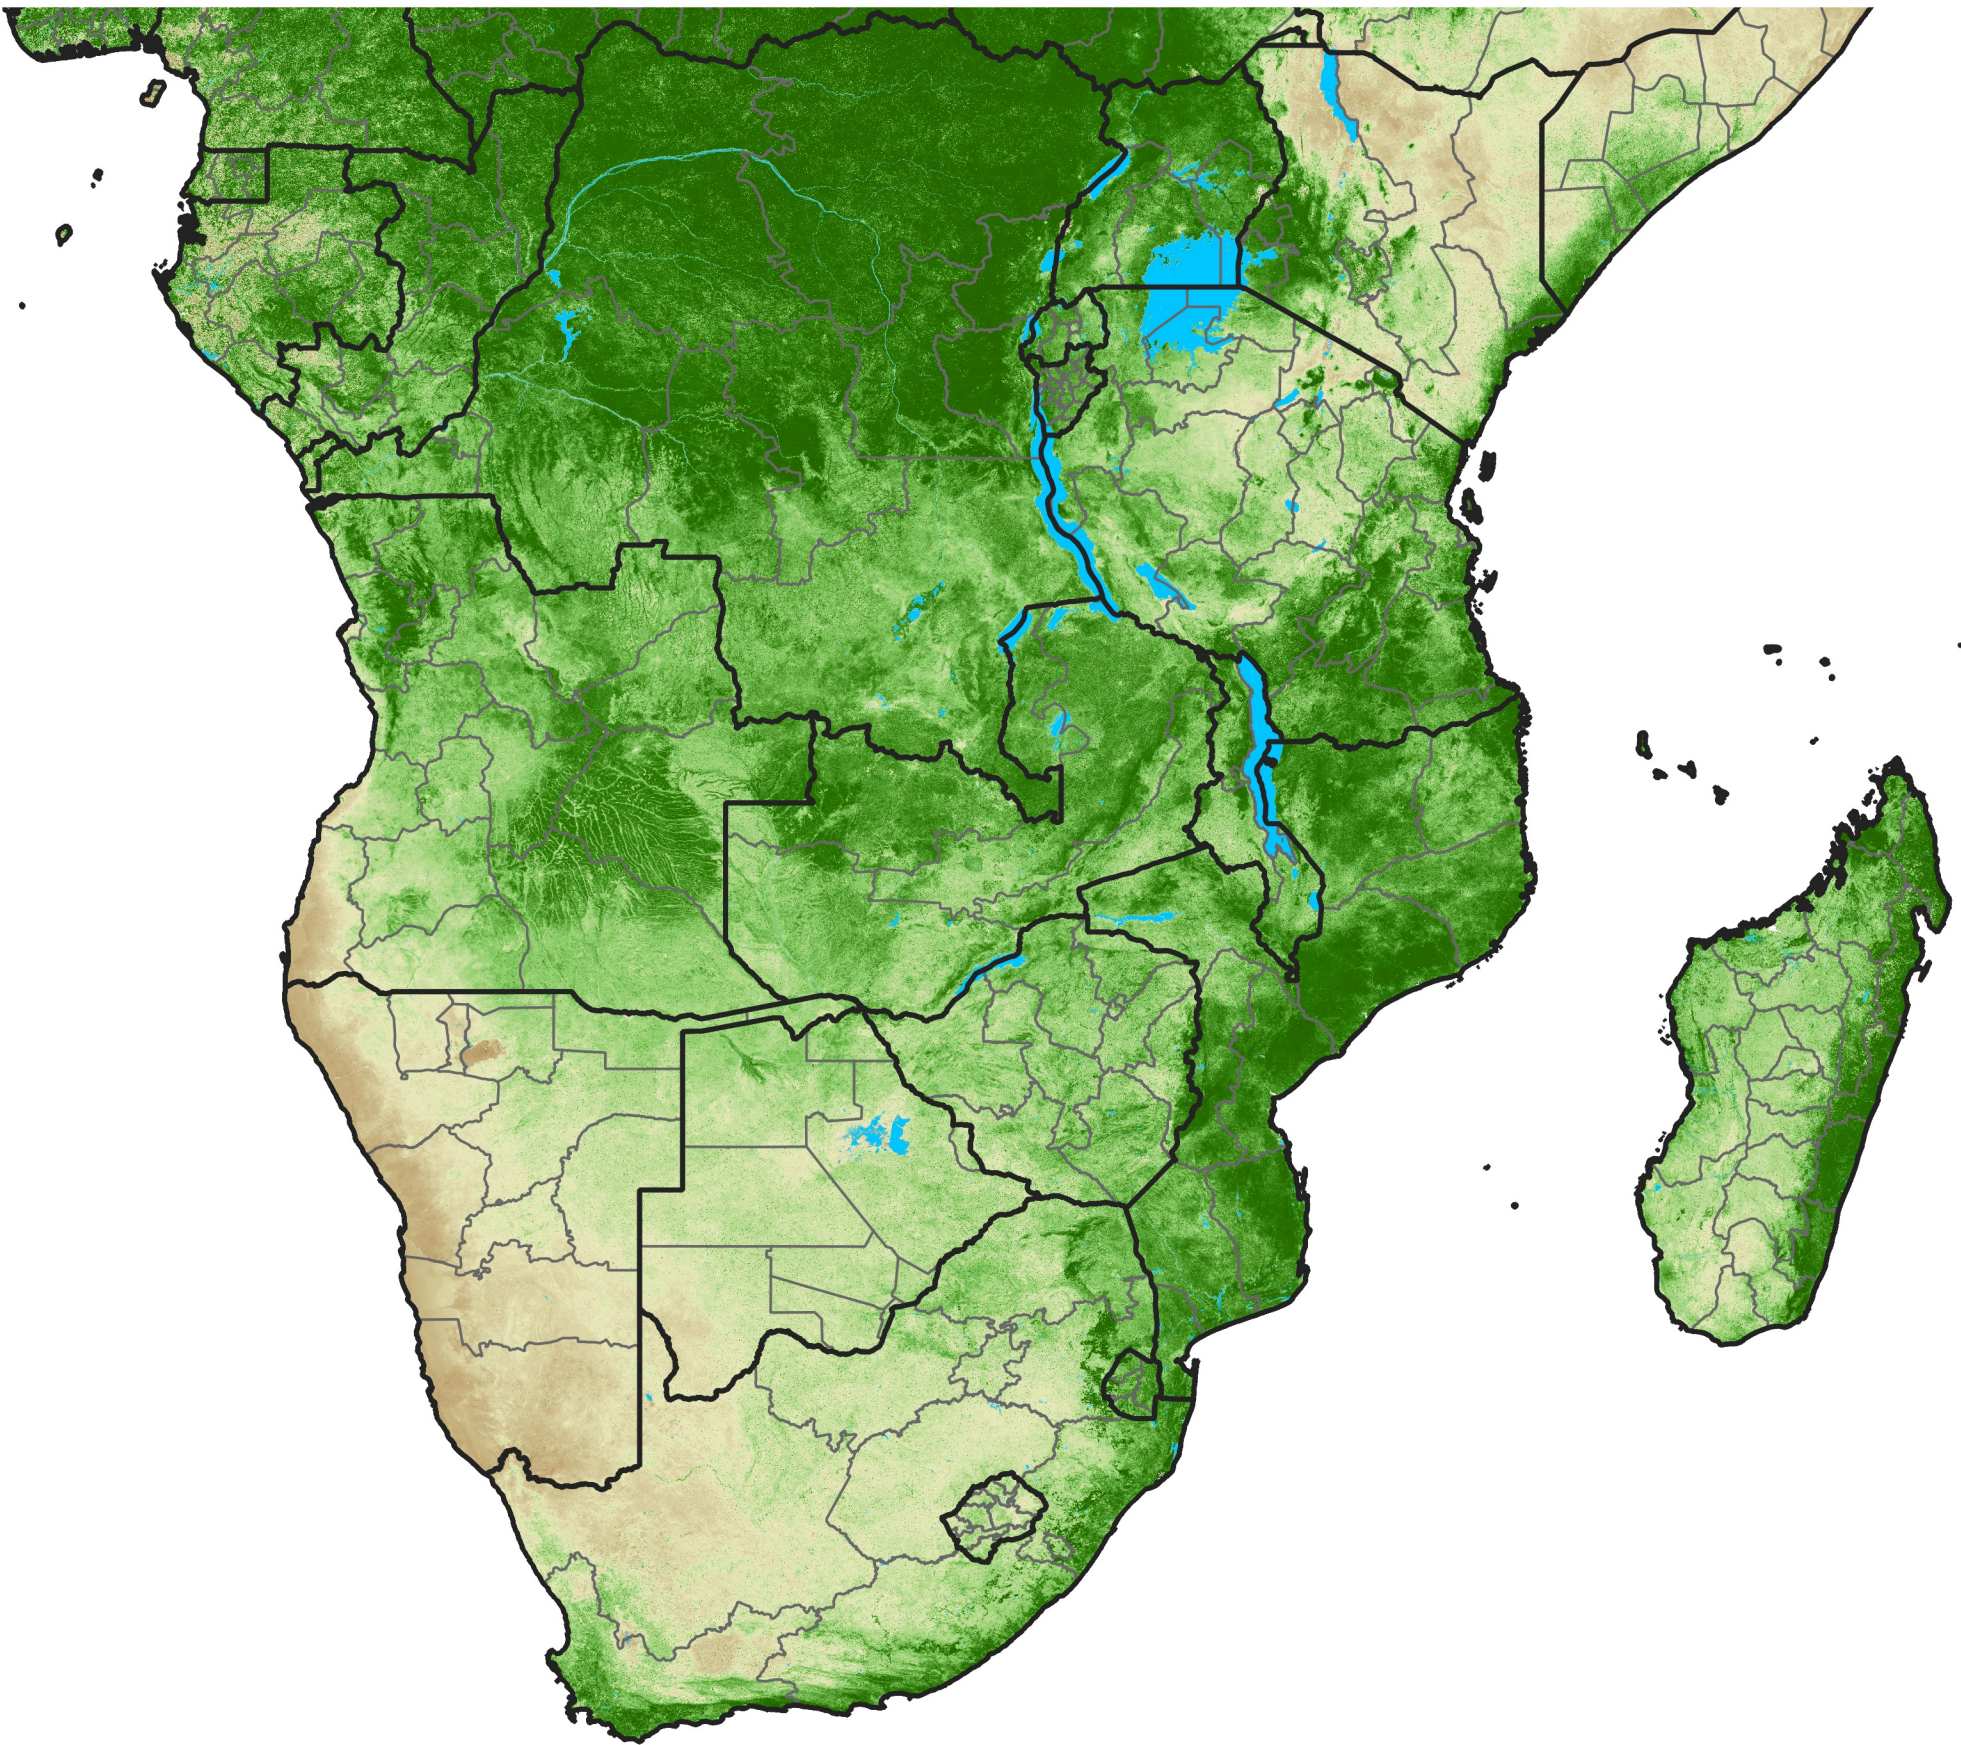

Southern Africa Temporally Smoothed NDVI

Period 41 / Jul 16 - 25, 2022

NDVI

0.1 0.2 0.3 0.4 0.5 0.6 0.7 0.8 0.9

Sparse

Moderate

Dense