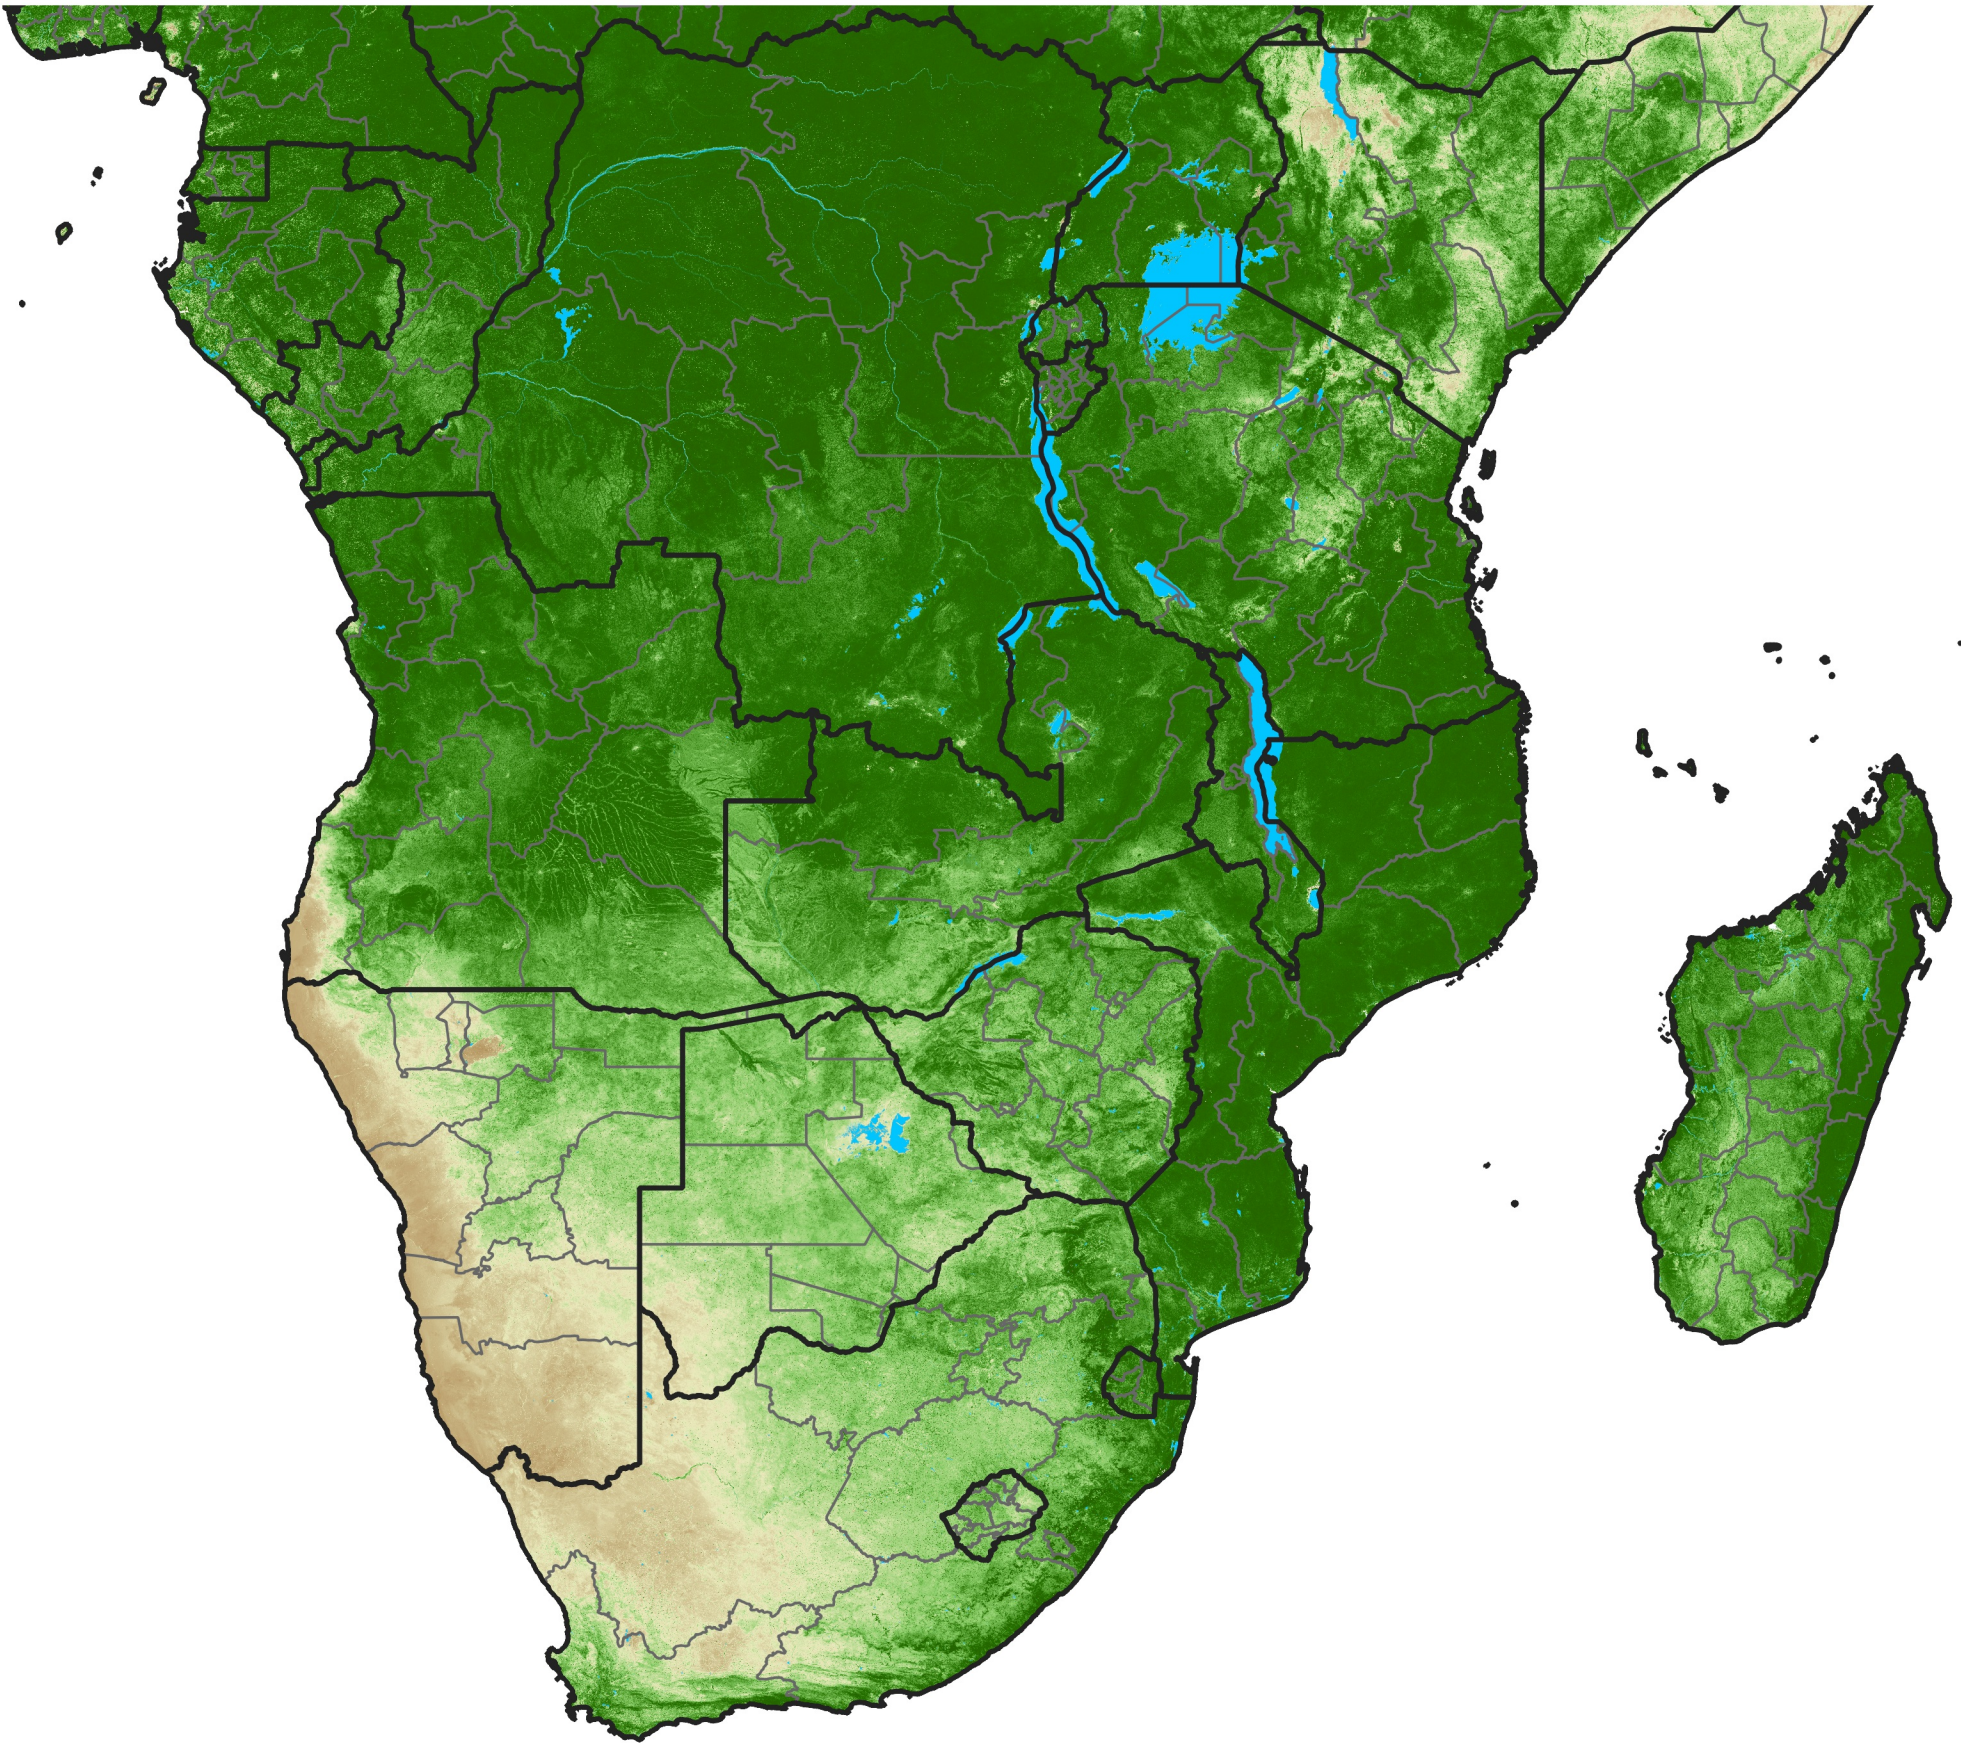

# Southern Africa Temporally Smoothed NDVI

Period 27 / May 06 - 15, 2023

NDVI

0.1 0.2 0.3 0.4 0.5 0.6 0.7 0.8 0.9

Sparse

Moderate

Dense