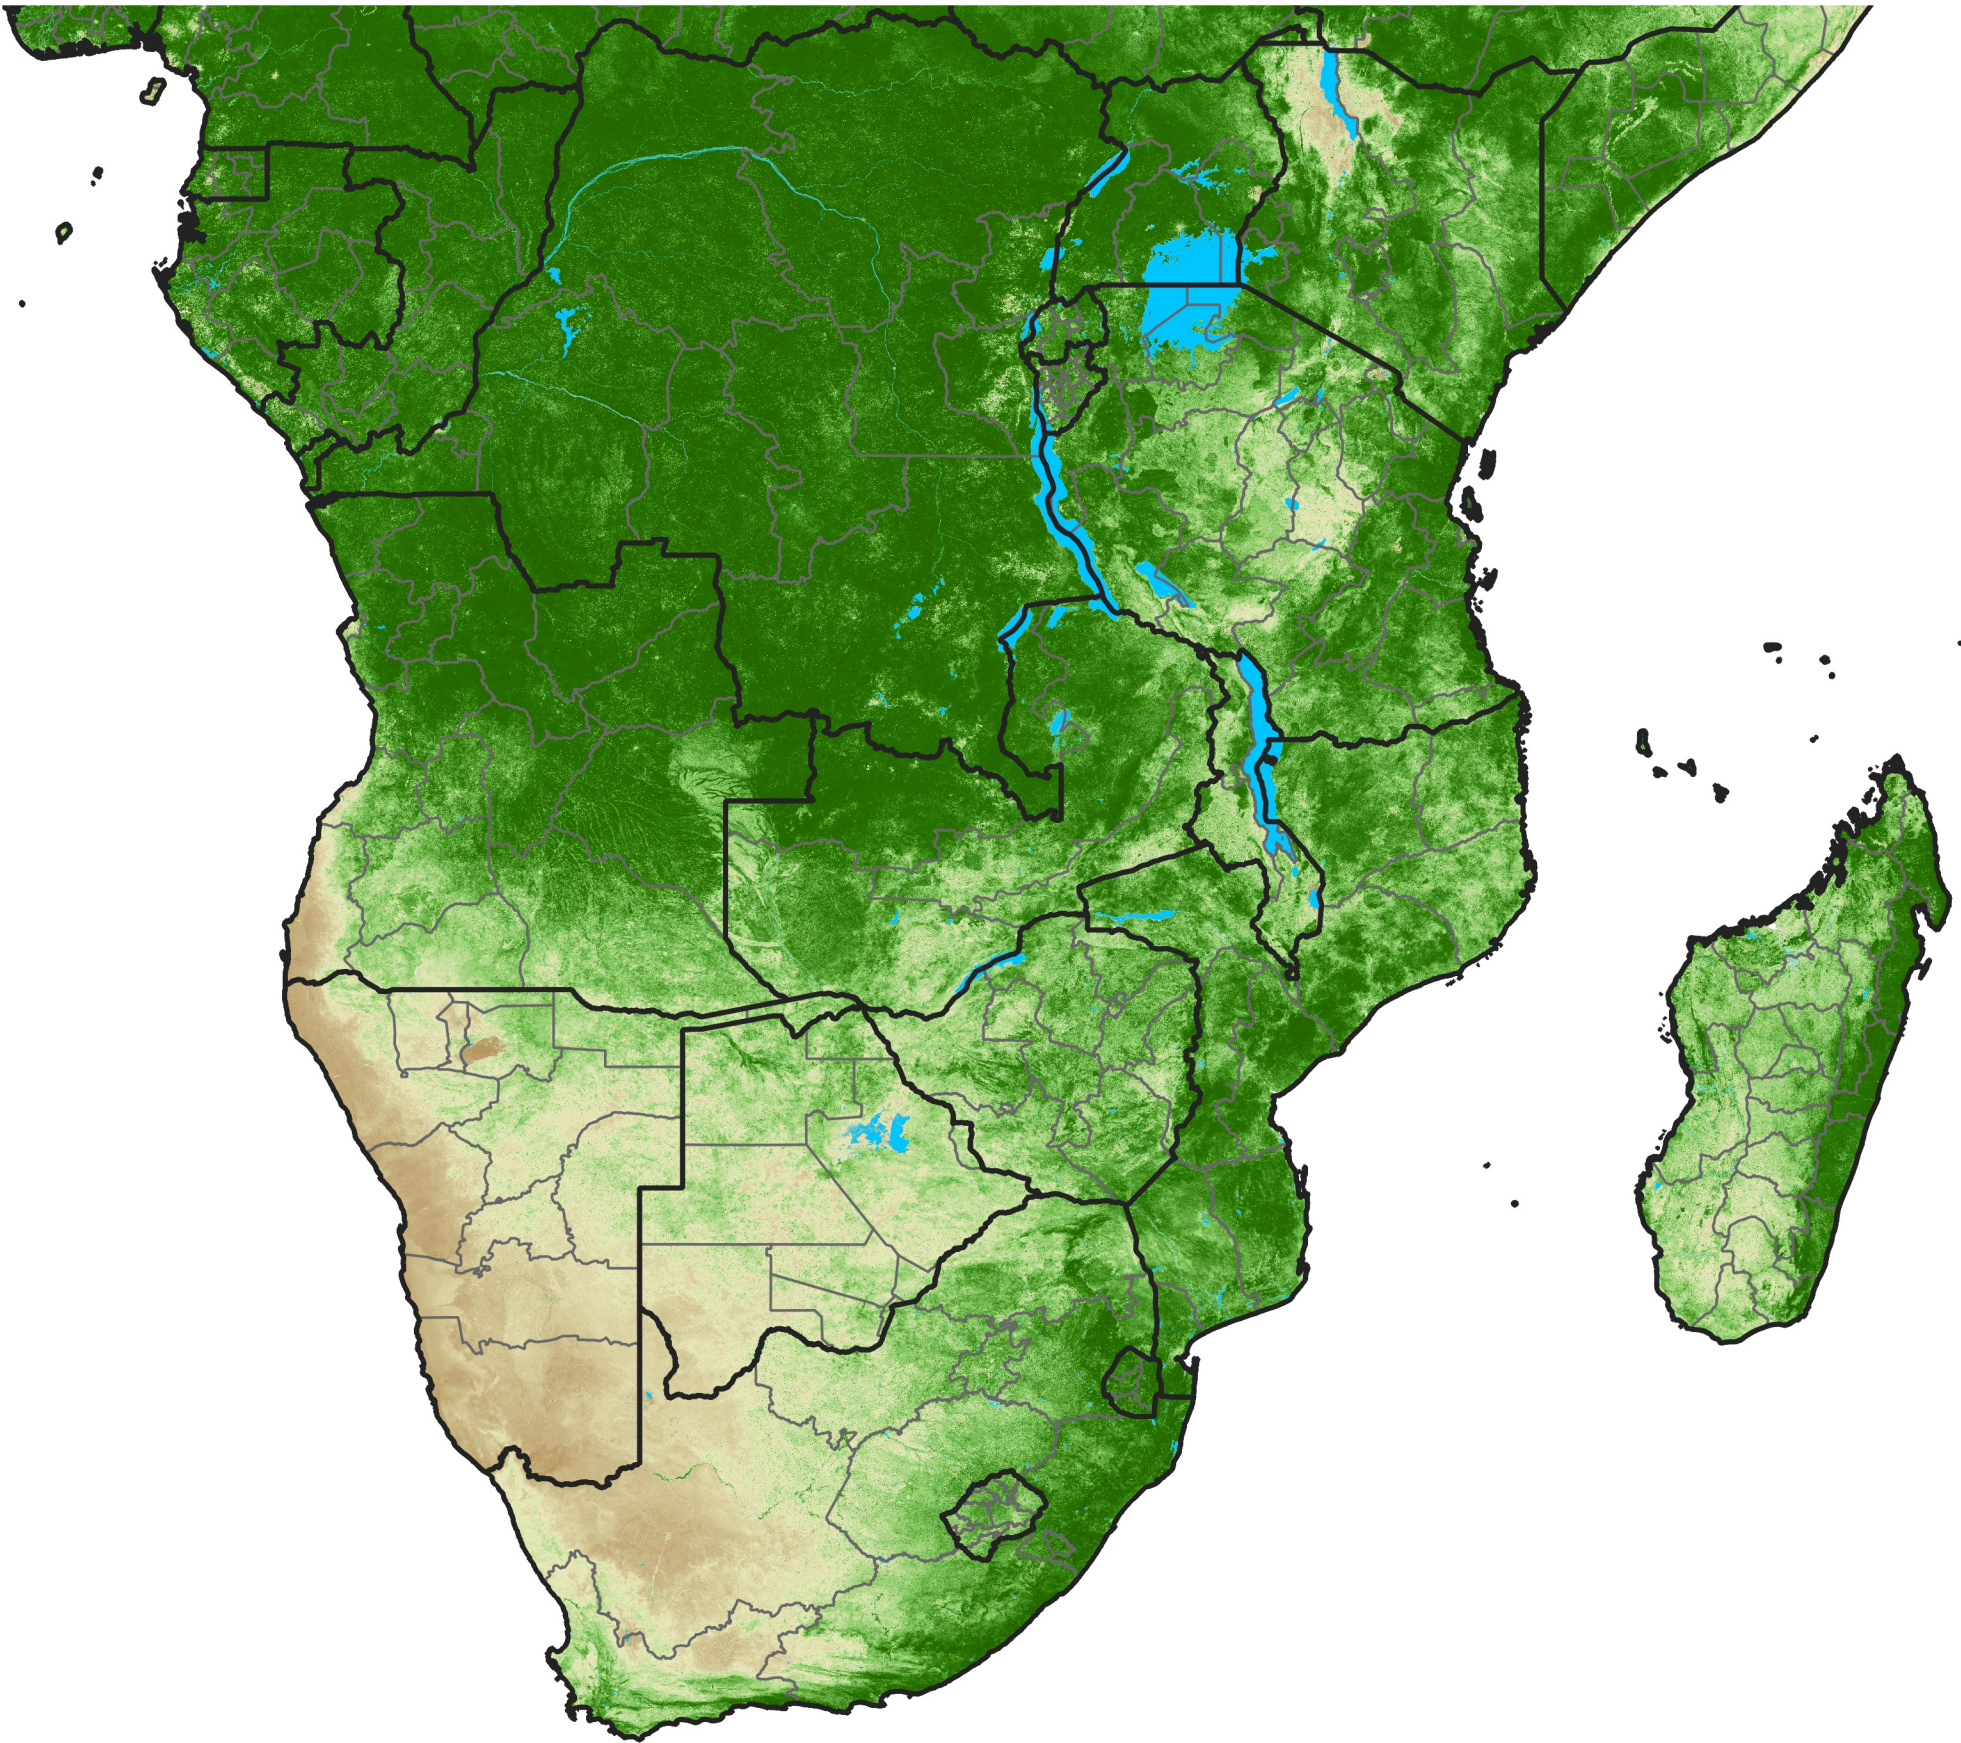

Southern Africa Temporally Smoothed NDVI

Period 66 / Nov 21 - 30, 2023

NDVI

0.1 0.2 0.3 0.4 0.5 0.6 0.7 0.8 0.9

Sparse

Moderate

Dense